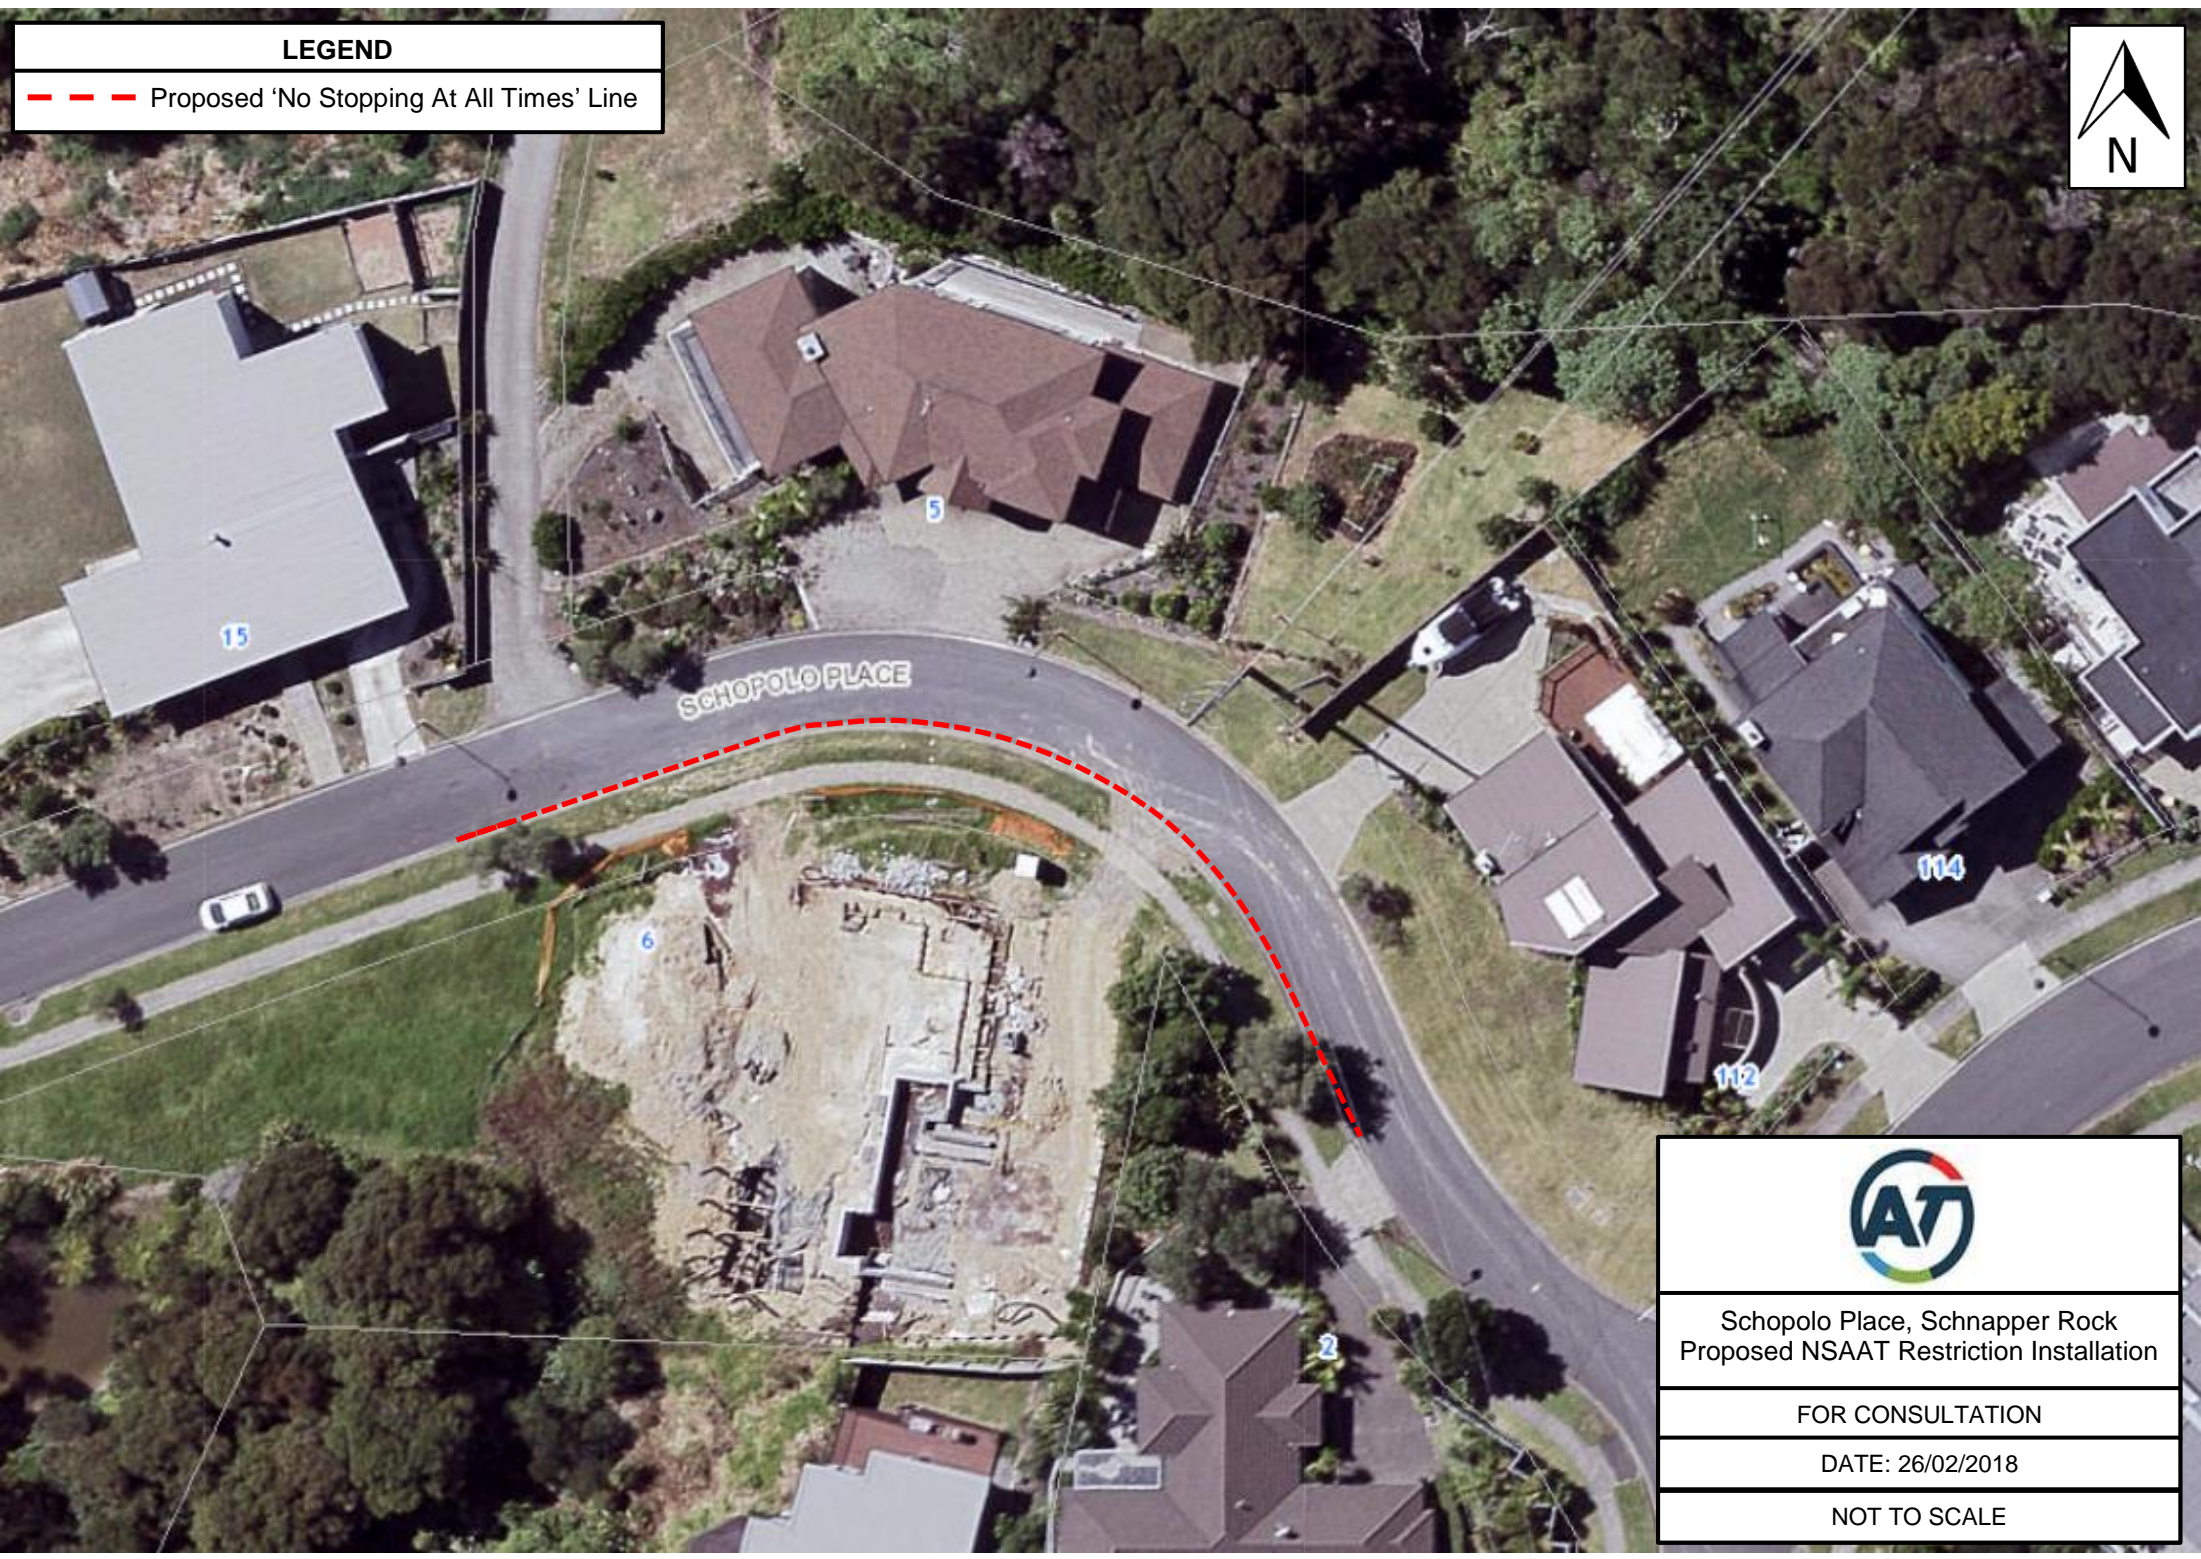

**LEGEND**

--- Proposed 'No Stopping At All Times' Line

Schopolo Place, Schnapper Rock  
Proposed NSAAT Restriction Installation

FOR CONSULTATION

DATE: 26/02/2018

NOT TO SCALE