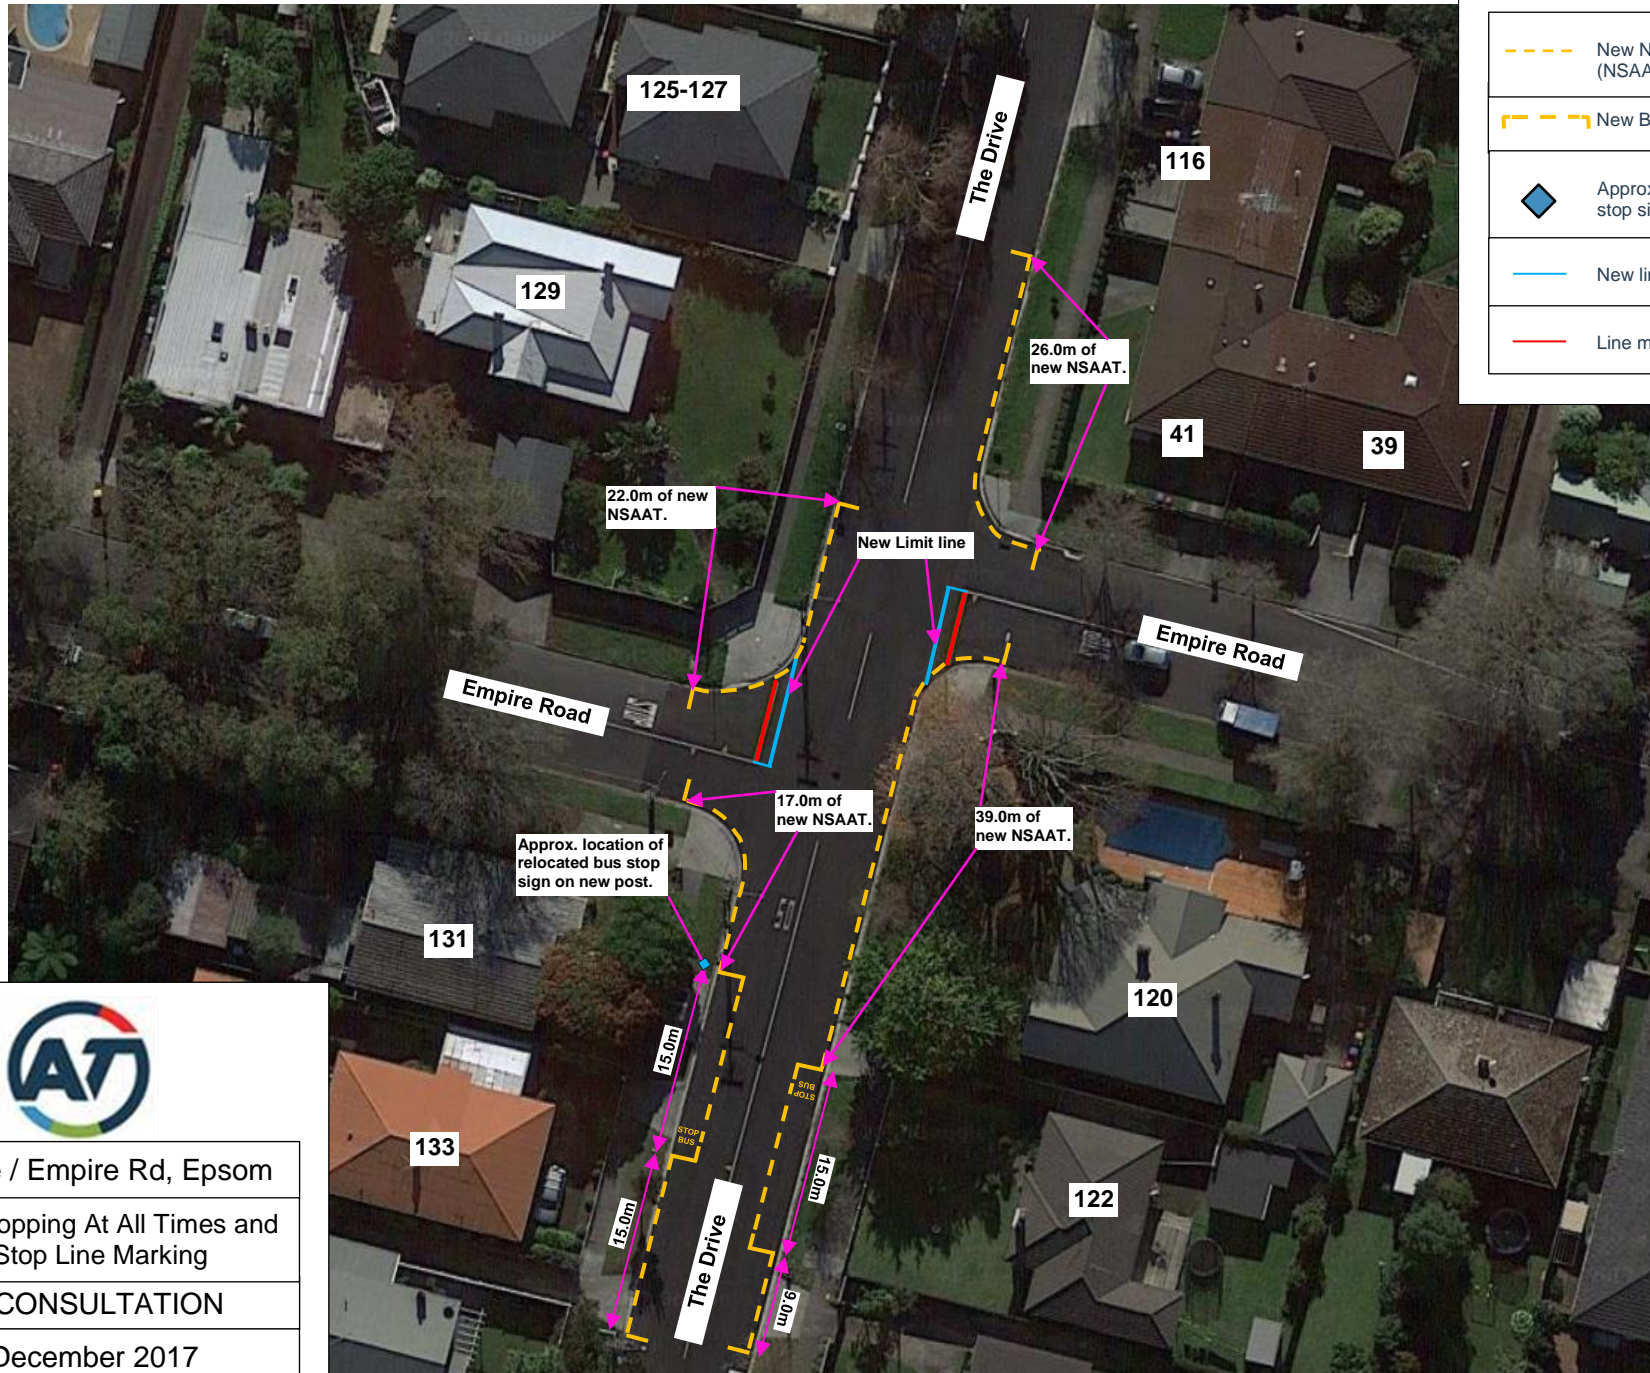

Notes / Legend

	New No Stopping At All Times (NSAAT) line marking.
	New Bus Stop line marking
	Approx. location of relocated bus stop sign on a new post.
	New line marking
	Line marking removal

The Drive / Empire Rd, Epsom

New No Stopping At All Times and Bus Stop Line Marking

FOR CONSULTATION

13 December 2017

Scale: NTS