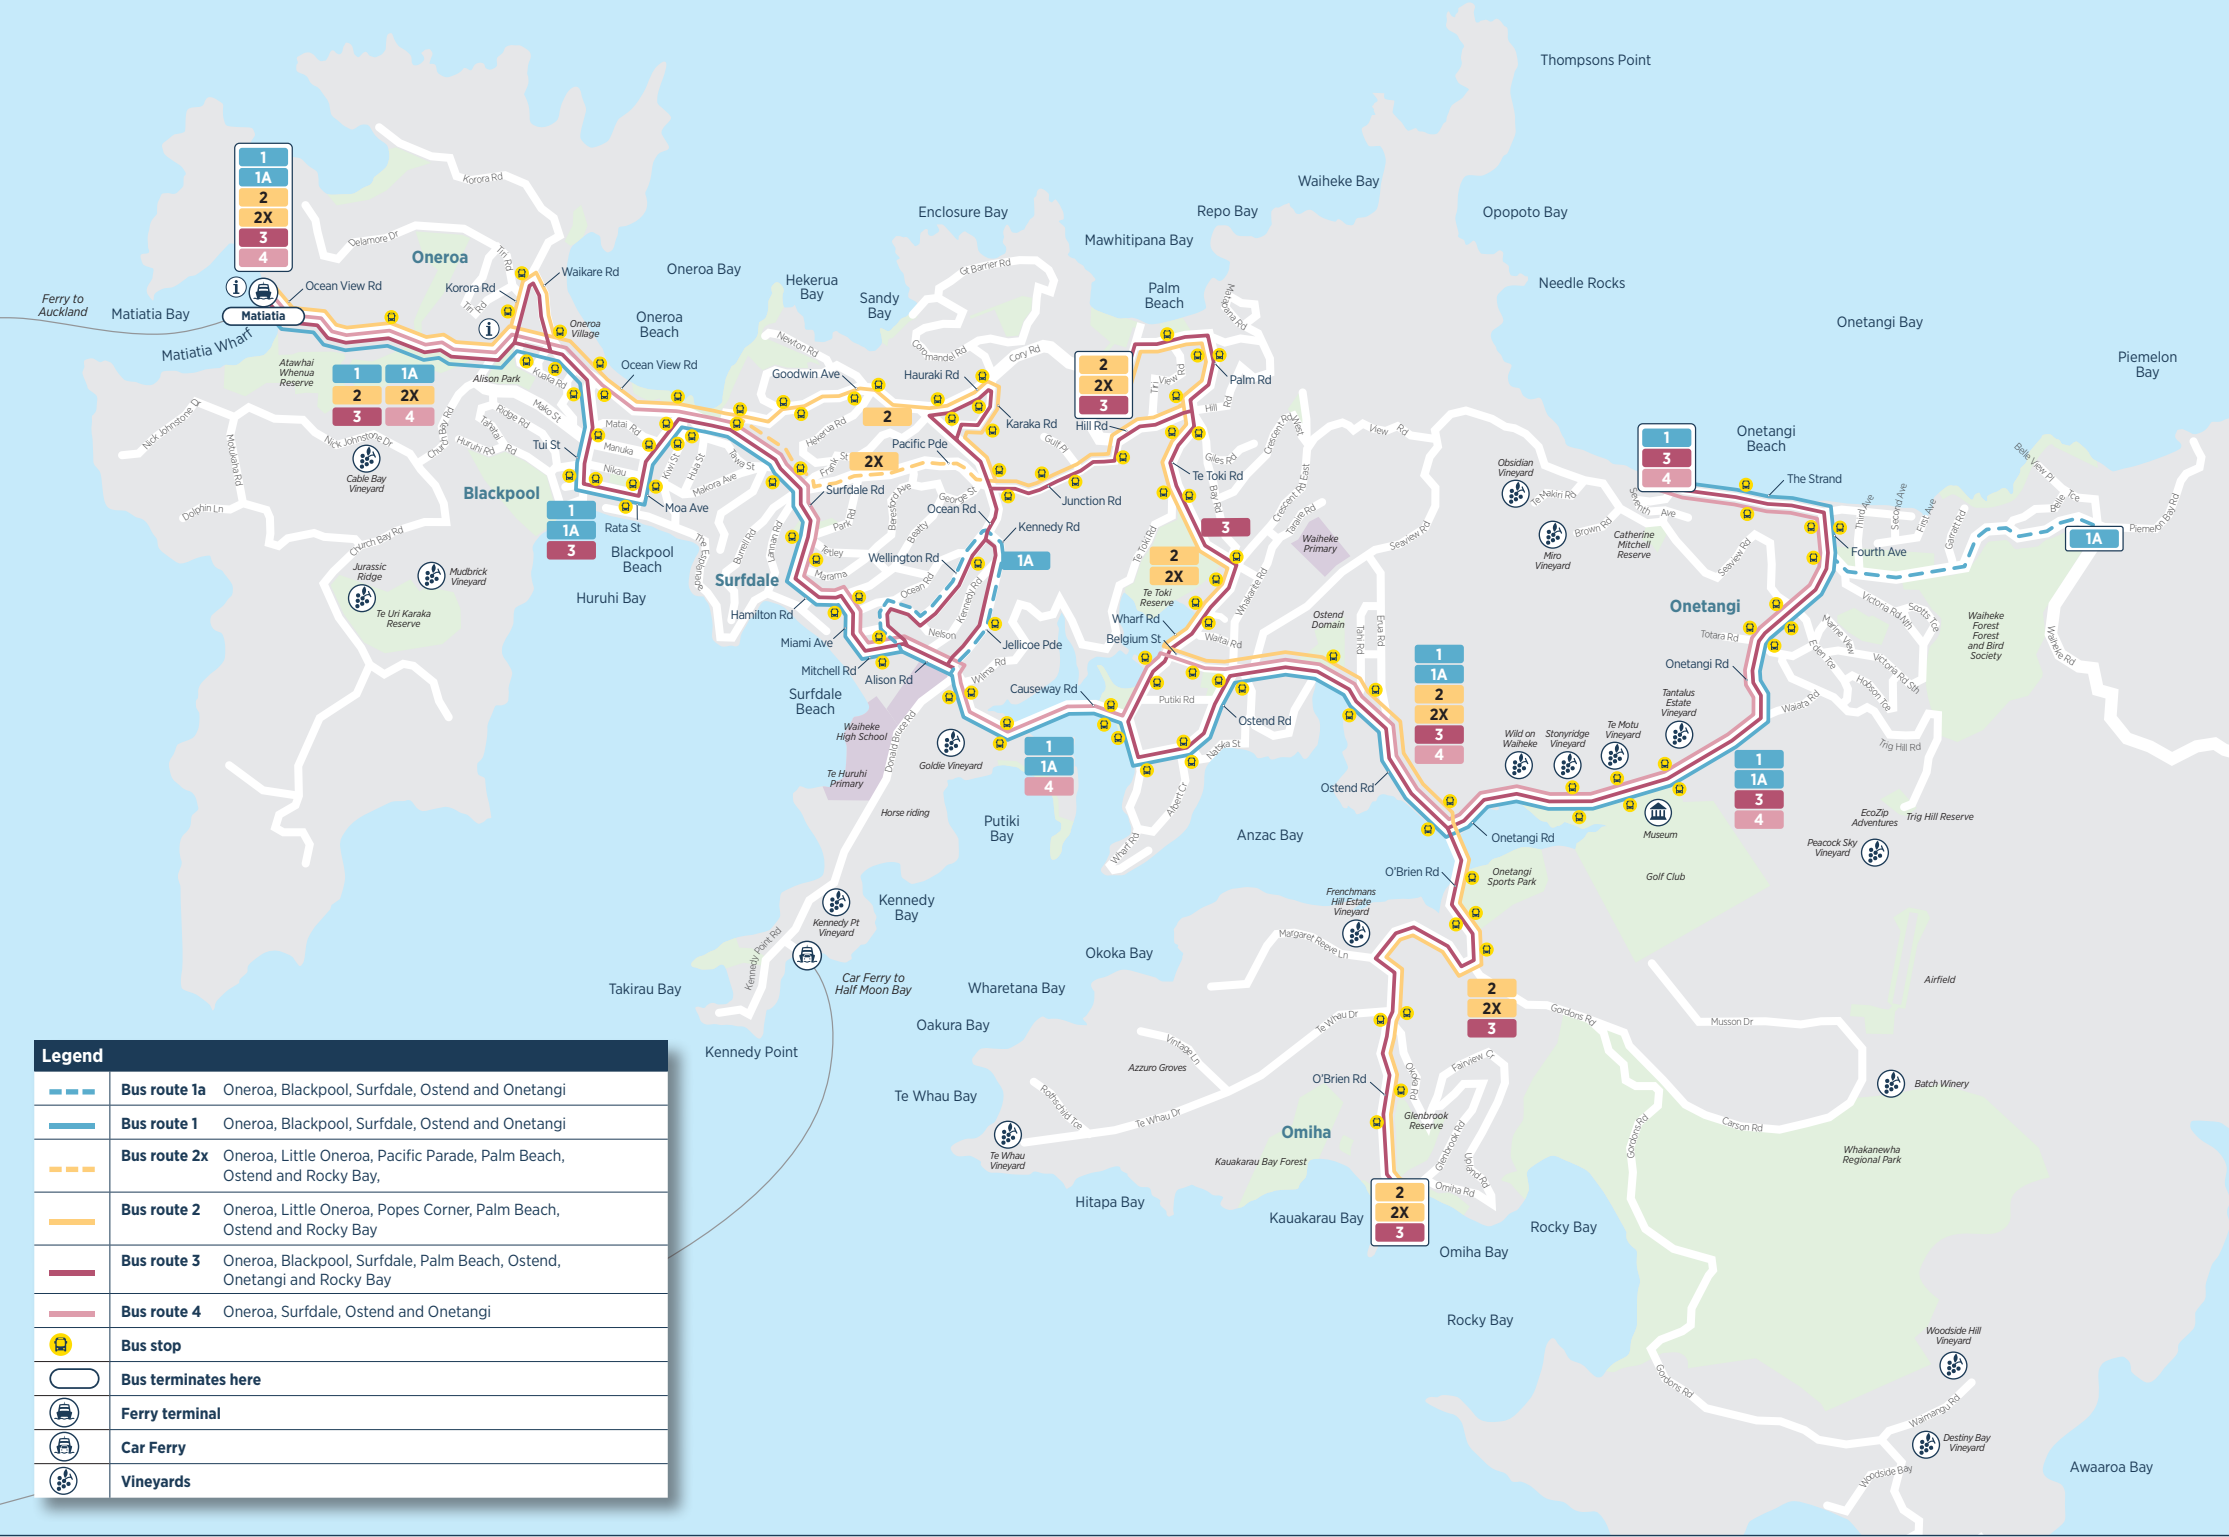

Matiatia Ferry Terminal to Oneroa • Little Oneroa • Palm Beach • Rocky Bay

	Route	Matiatia	Oneroa	Popes Corner	Palm Beach	Ostend	Rocky Bay
Monday to Friday							2 2X 3
AM	3	6.25	6.30	6.40	6.45	6.50	7.10
▼	3	6.55	7.00	7.10	7.15	7.20	7.40
	2	7.25	7.30	7.34	7.40	7.45	7.55
	2	7.55	8.00	8.04	8.10	8.15	8.25
	2	8.25	8.30	8.34	8.40	8.45	8.55
	2	8.55	9.00	9.04	9.13	9.18	9.30
	2X	9.20	9.25	-	9.33	9.38	9.50
	2	9.55	10.00	10.05	10.13	10.18	10.30
	2X	10.20	10.25	-	10.33	10.38	10.50
	2	10.50	10.55	11.00	11.08	11.13	11.25
	2X	11.20	11.25	-	11.33	11.38	11.50
	2	11.55	12.00	12.05	12.13	12.18	12.30
PM	2X	12.20	12.25	-	12.33	12.38	12.50
▼	2	12.50	12.55	1.00	1.08	1.13	1.25
	2X	1.20	1.25	-	1.33	1.38	1.50
	2	1.55	2.00	2.05	2.13	2.18	2.30
	2X	2.20	2.25	-	2.33	2.38	2.50
	2	2.50	2.55	3.00	3.08	3.13	3.25
	2X	3.20	3.25	-	3.33	3.38	3.50
	2	3.55	4.00	4.05	4.13	4.18	4.30
	2X	4.20	4.25	-	4.33	4.38	4.50
	2	4.45	4.50	4.55	5.03	5.08	5.20
	2	5.15	5.20	5.25	5.30	5.35	5.45
	2	5.45	5.50	5.55	6.00	6.05	6.15
	2	6.15	6.20	6.25	6.30	6.35	6.45
	2	6.45	6.50	6.55	7.00	7.05	7.15
	2	7.15	7.20	7.25	7.30	7.35	7.45
	2	7.55	8.00	8.04	8.10	8.15	8.25
	2	8.40	8.45	8.49	8.55	9.00	9.10
	2	9.25	9.30	9.34	9.40	9.45	9.55
	2	10.55	11.00	11.04	11.10	11.15	11.25
AM	3	12.25	12.30	12.41	12.47	12.52	1.12

Legend	
	Bus route 1a Oneroa, Blackpool, Surfdale, Ostend and Onetangi
	Bus route 1 Oneroa, Blackpool, Surfdale, Ostend and Onetangi
	Bus route 2x Oneroa, Little Oneroa, Pacific Parade, Palm Beach, Ostend and Rocky Bay,
	Bus route 2 Oneroa, Little Oneroa, Popes Corner, Palm Beach, Ostend and Rocky Bay
	Bus route 3 Oneroa, Blackpool, Surfdale, Palm Beach, Ostend, Onetangi and Rocky Bay
	Bus route 4 Oneroa, Surfdale, Ostend and Onetangi
	Bus stop
	Bus terminates here
	Ferry terminal
	Car Ferry
	Vineyards