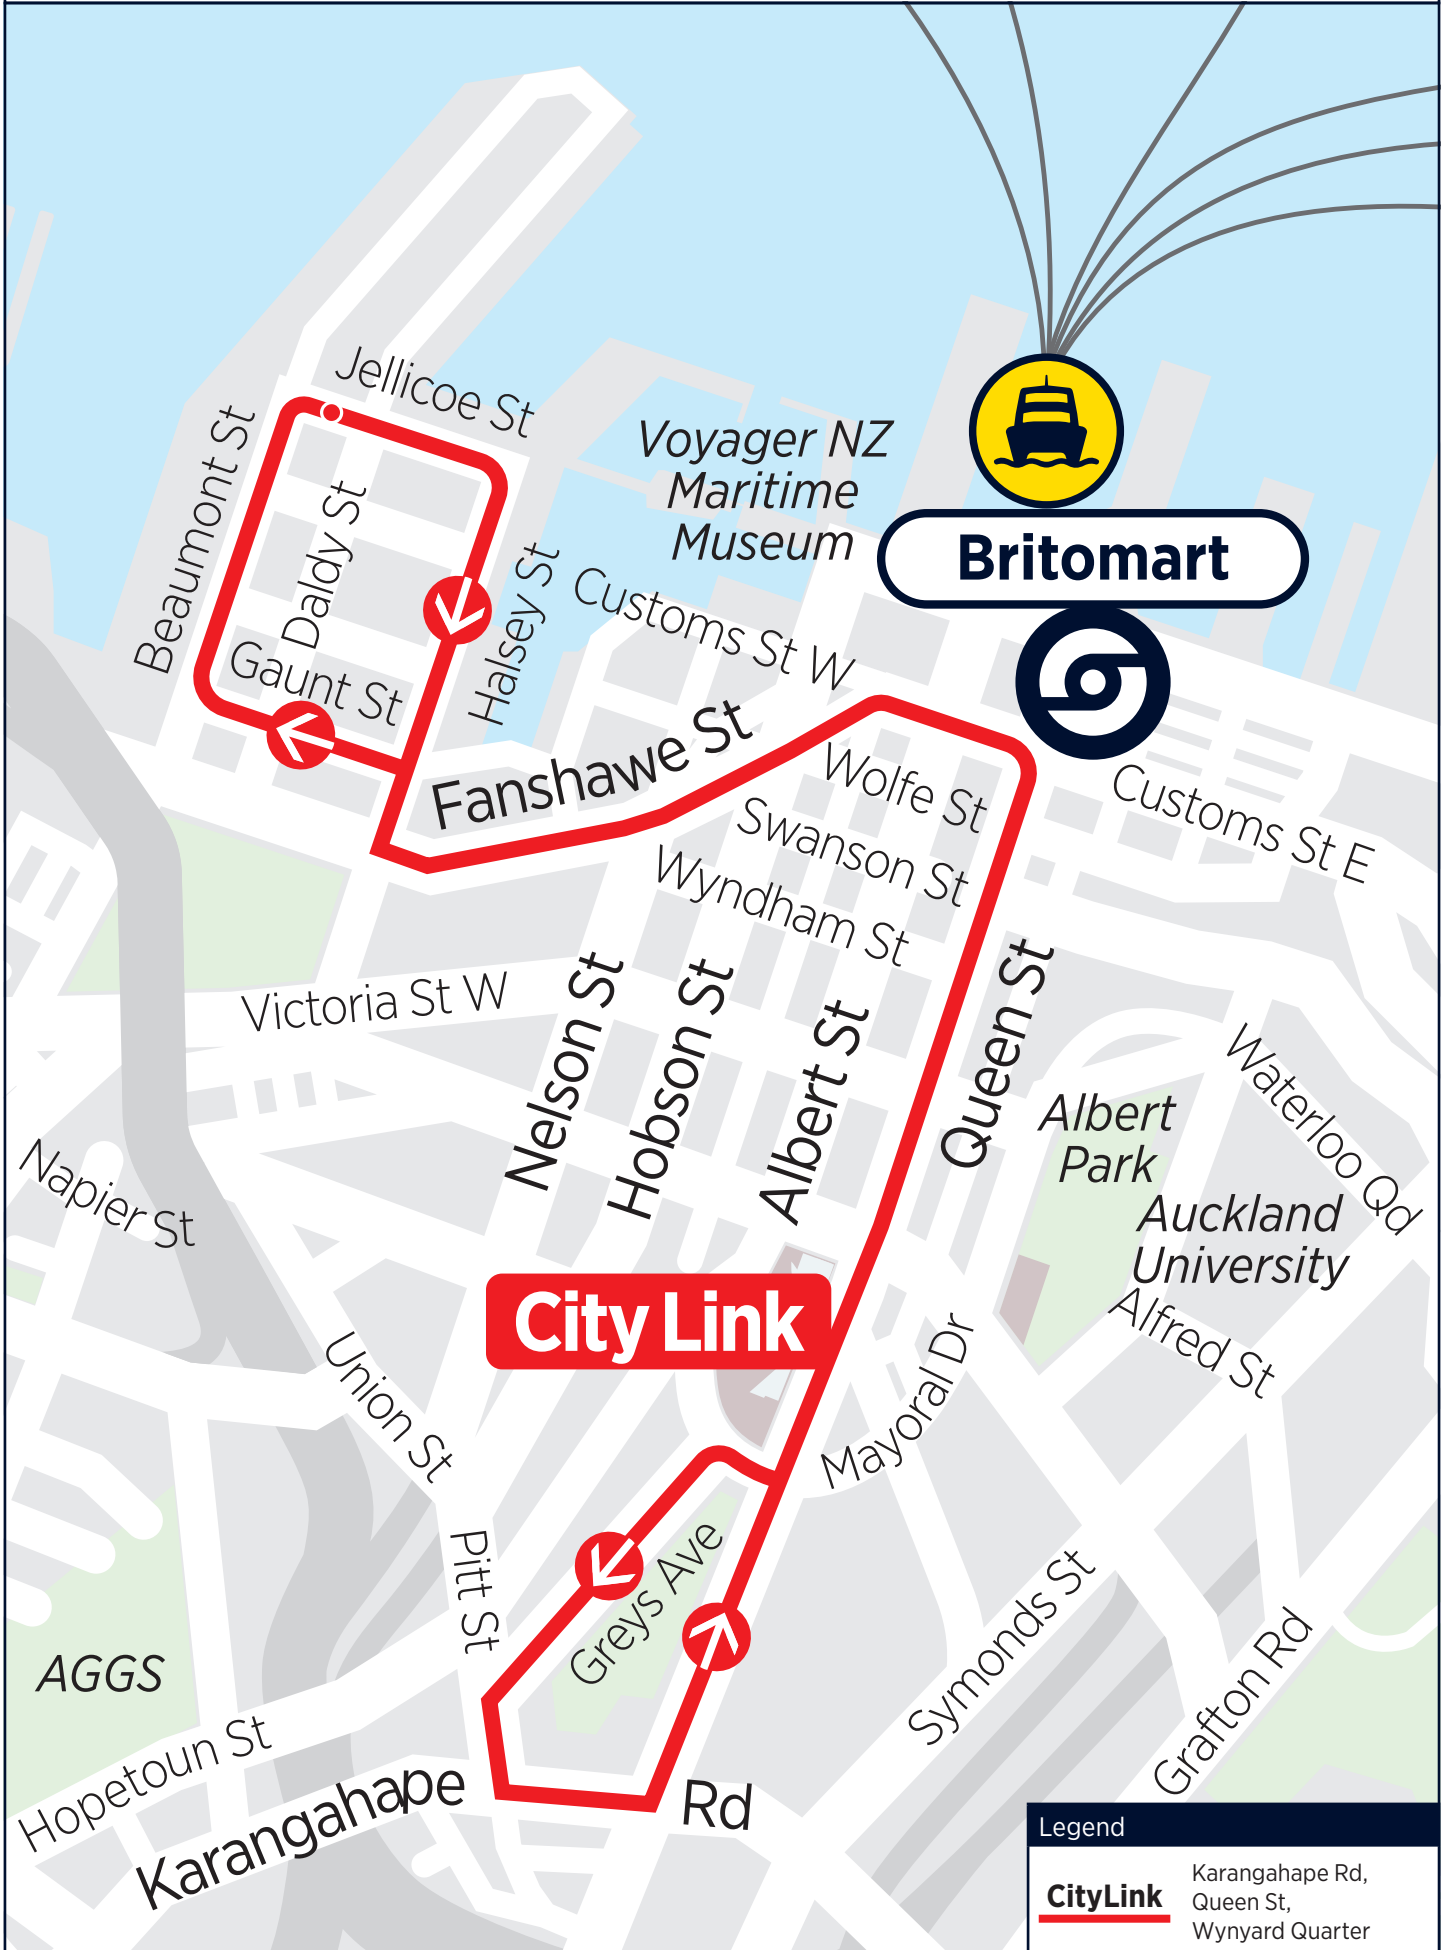

CITY LINK - WYNYARD QUARTER TO KARANGAHAPE RD VIA QUEEN ST

Legend	
CityLink	Karangahape Rd, Queen St, Wynyard Quarter