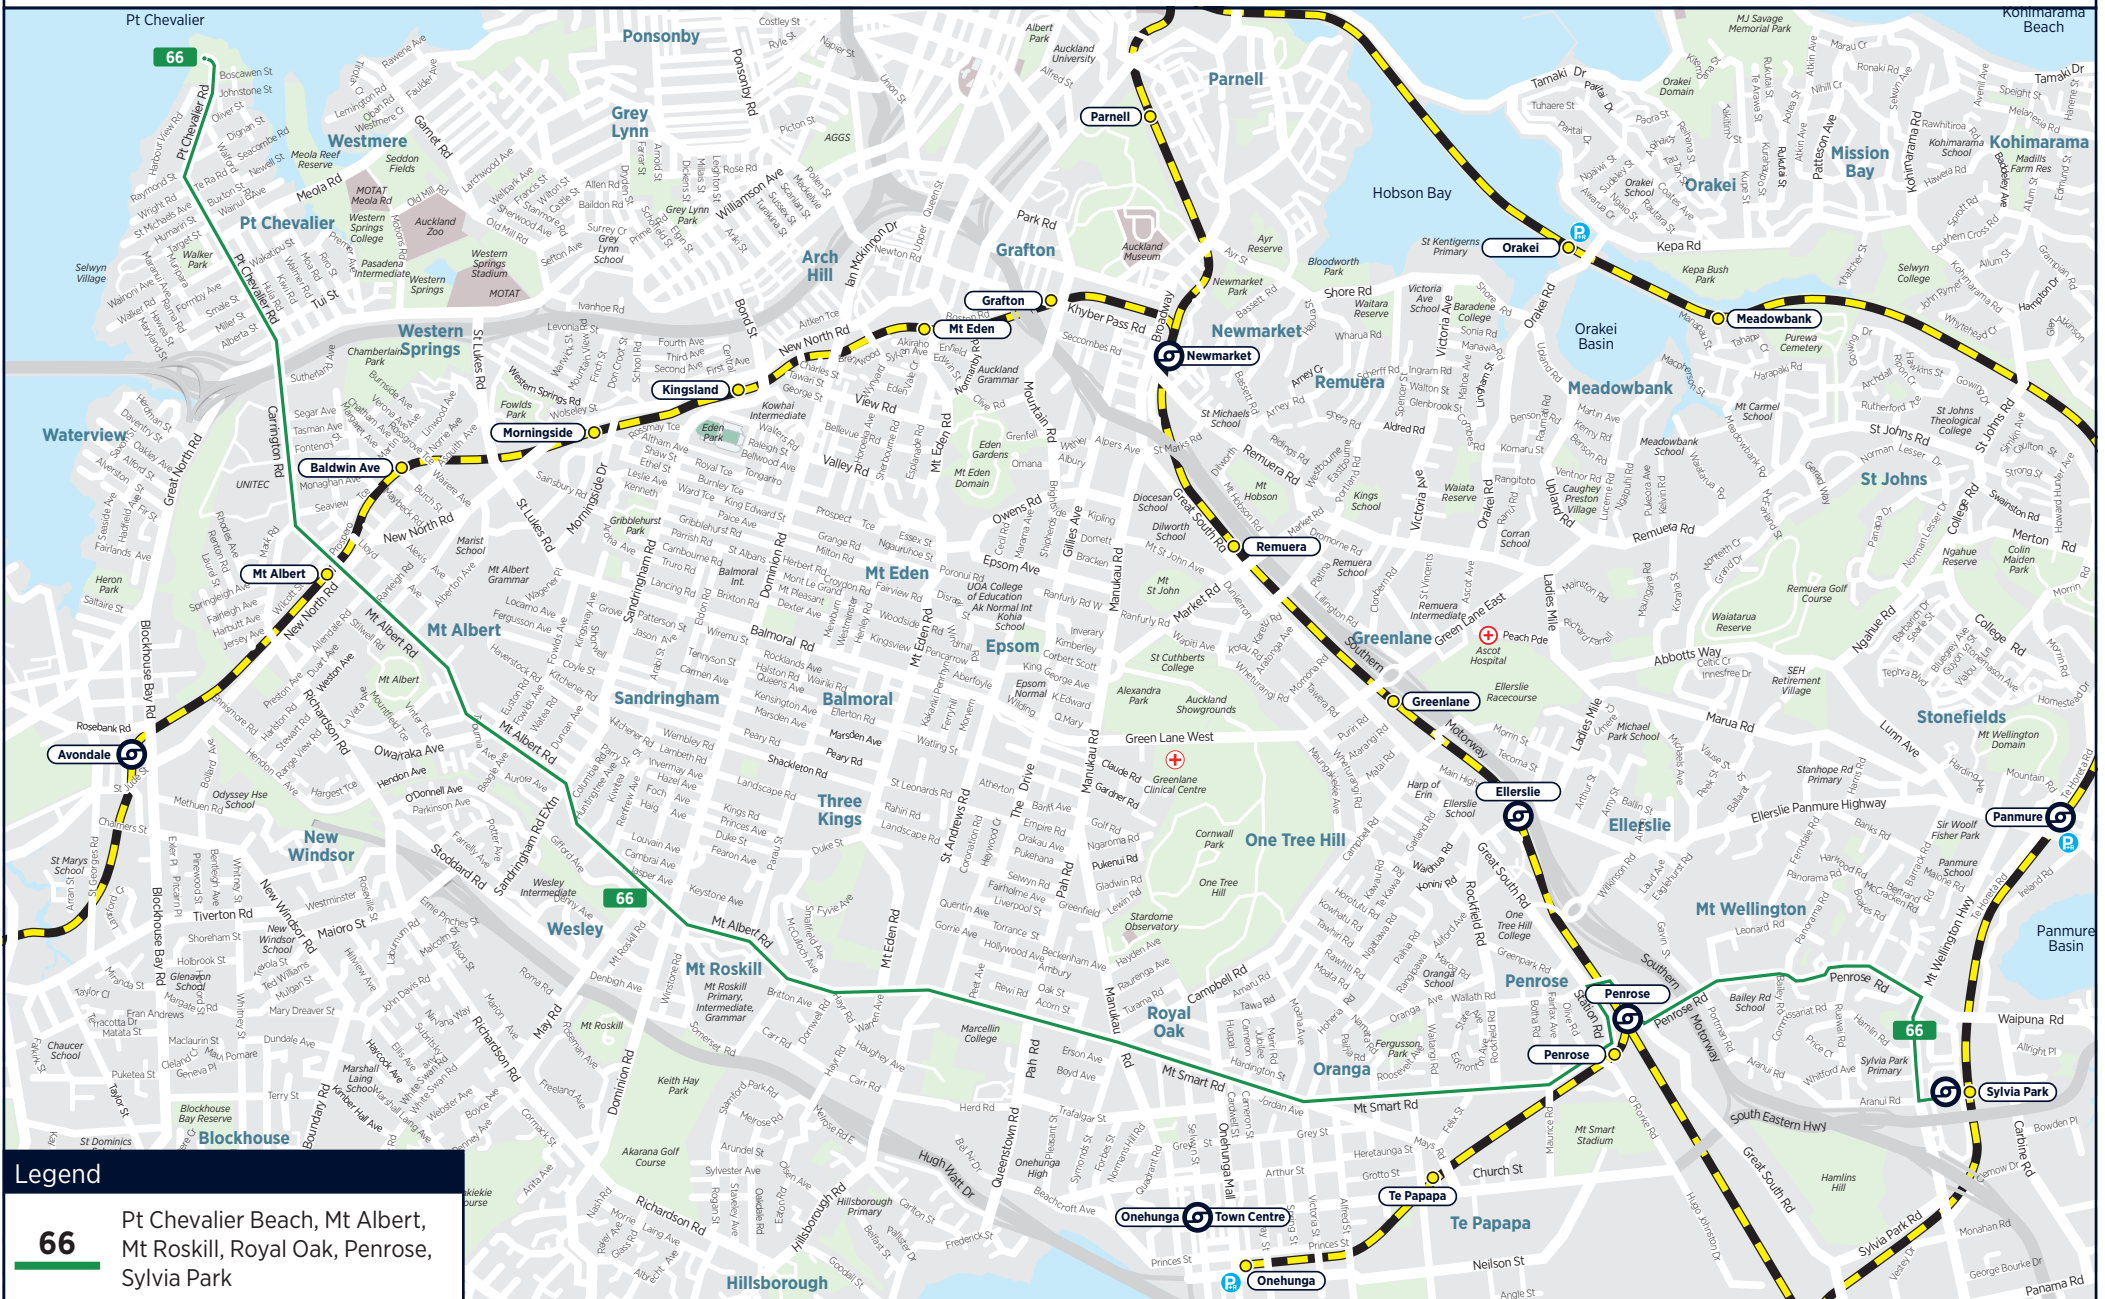

ROUTE 66 - PT CHEVALIER BEACH TO SYLVIA PARK VIA MT ALBERT RD

Legend

66 Pt Chevalier Beach, Mt Albert, Mt Roskill, Royal Oak, Penrose, Sylvia Park