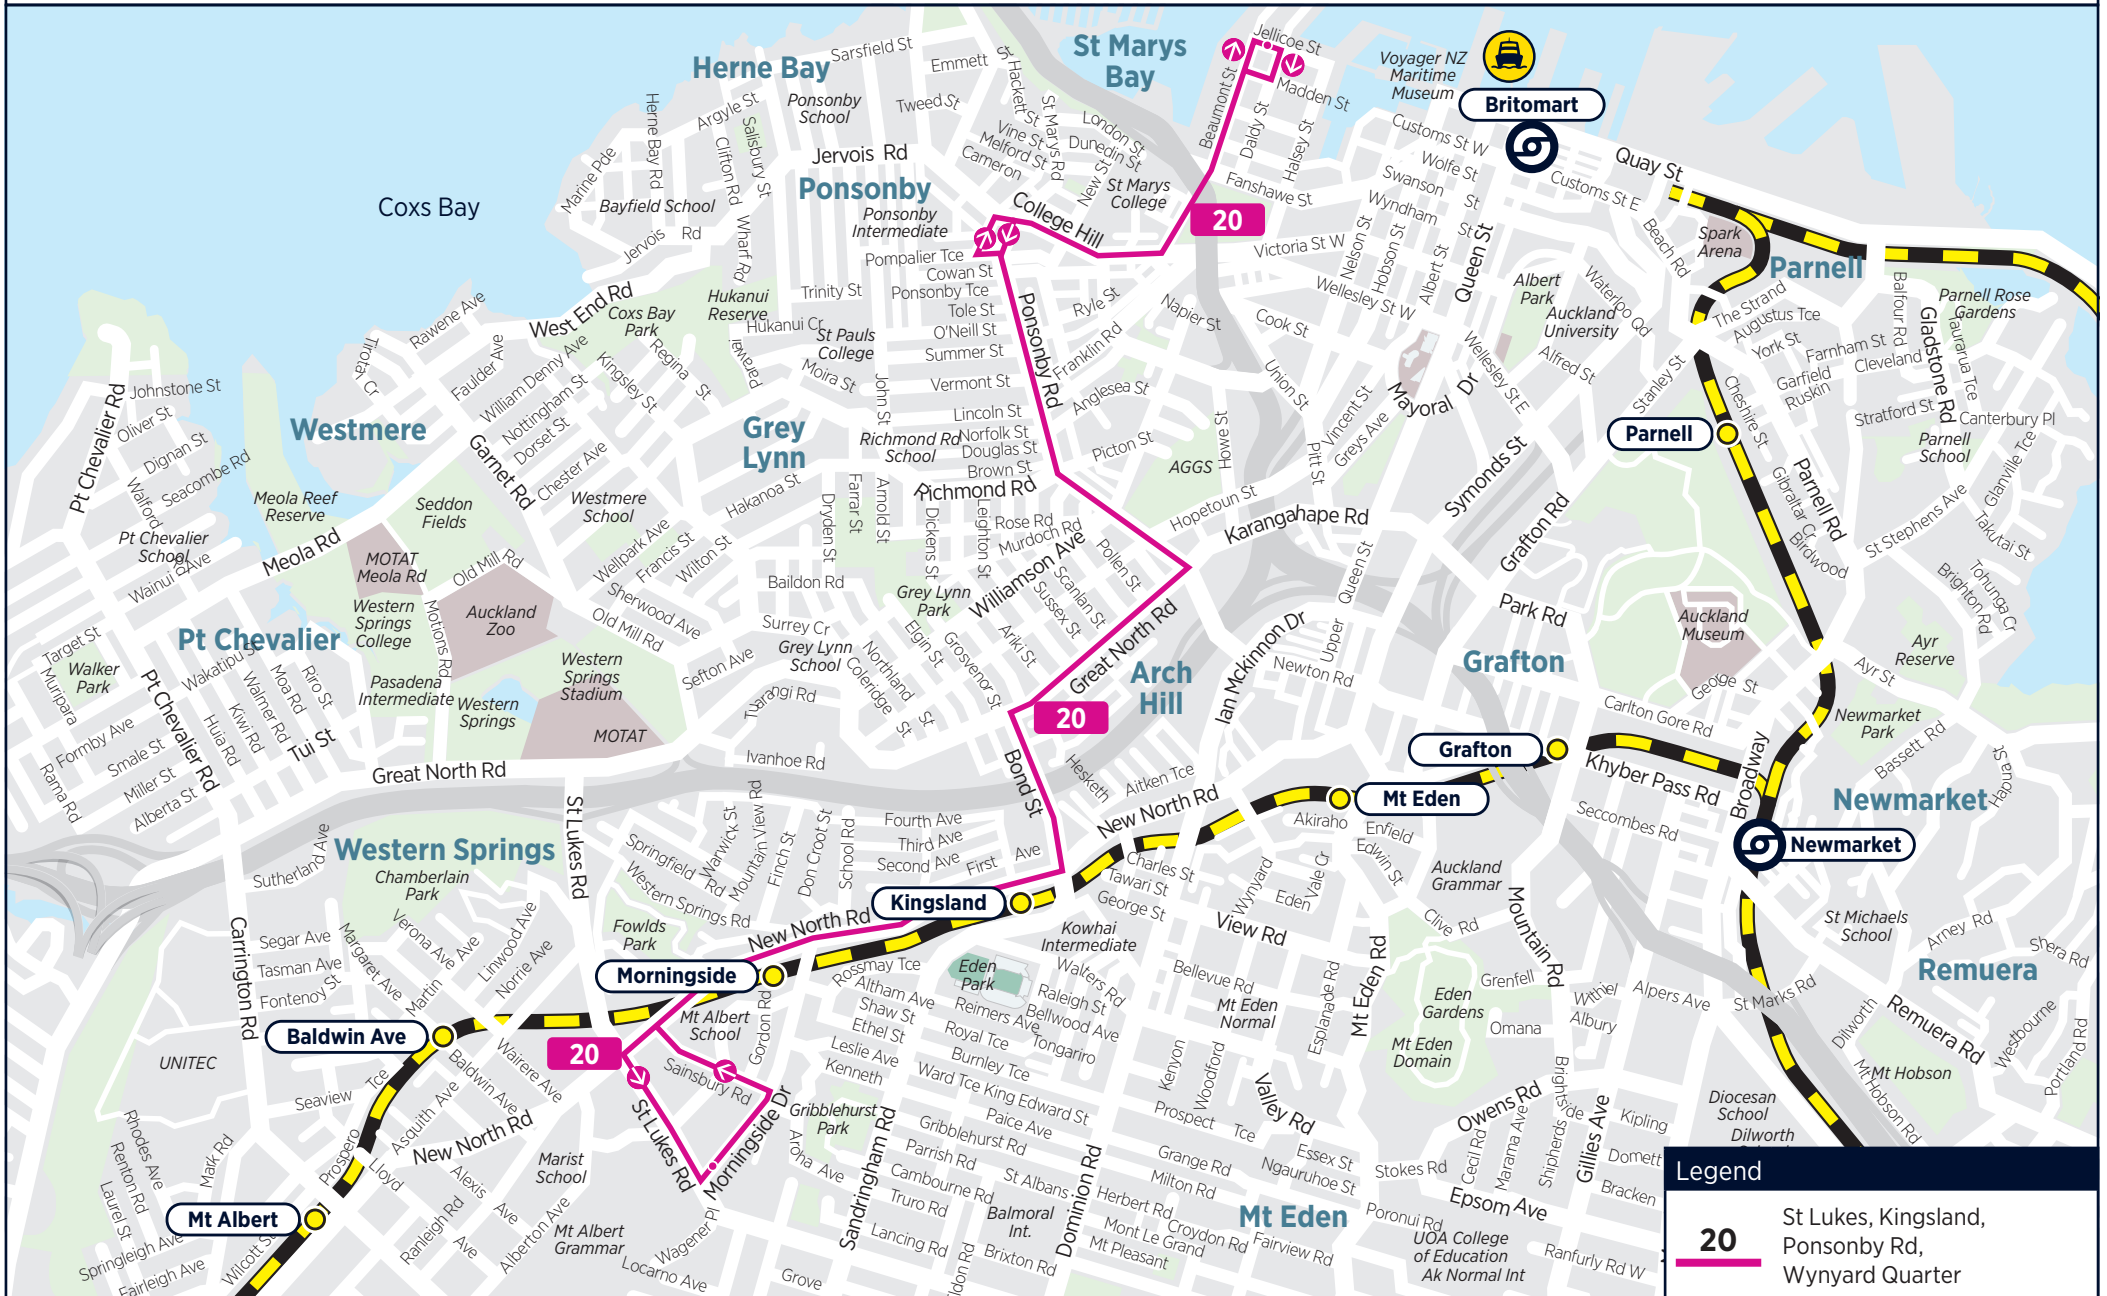

# ROUTE 20 - ST LUKES TO WYNYARD QUARTER VIA KINGSLAND

**Legend**

**20** St Lukes, Kingsland, Ponsonby Rd, Wynyard Quarter