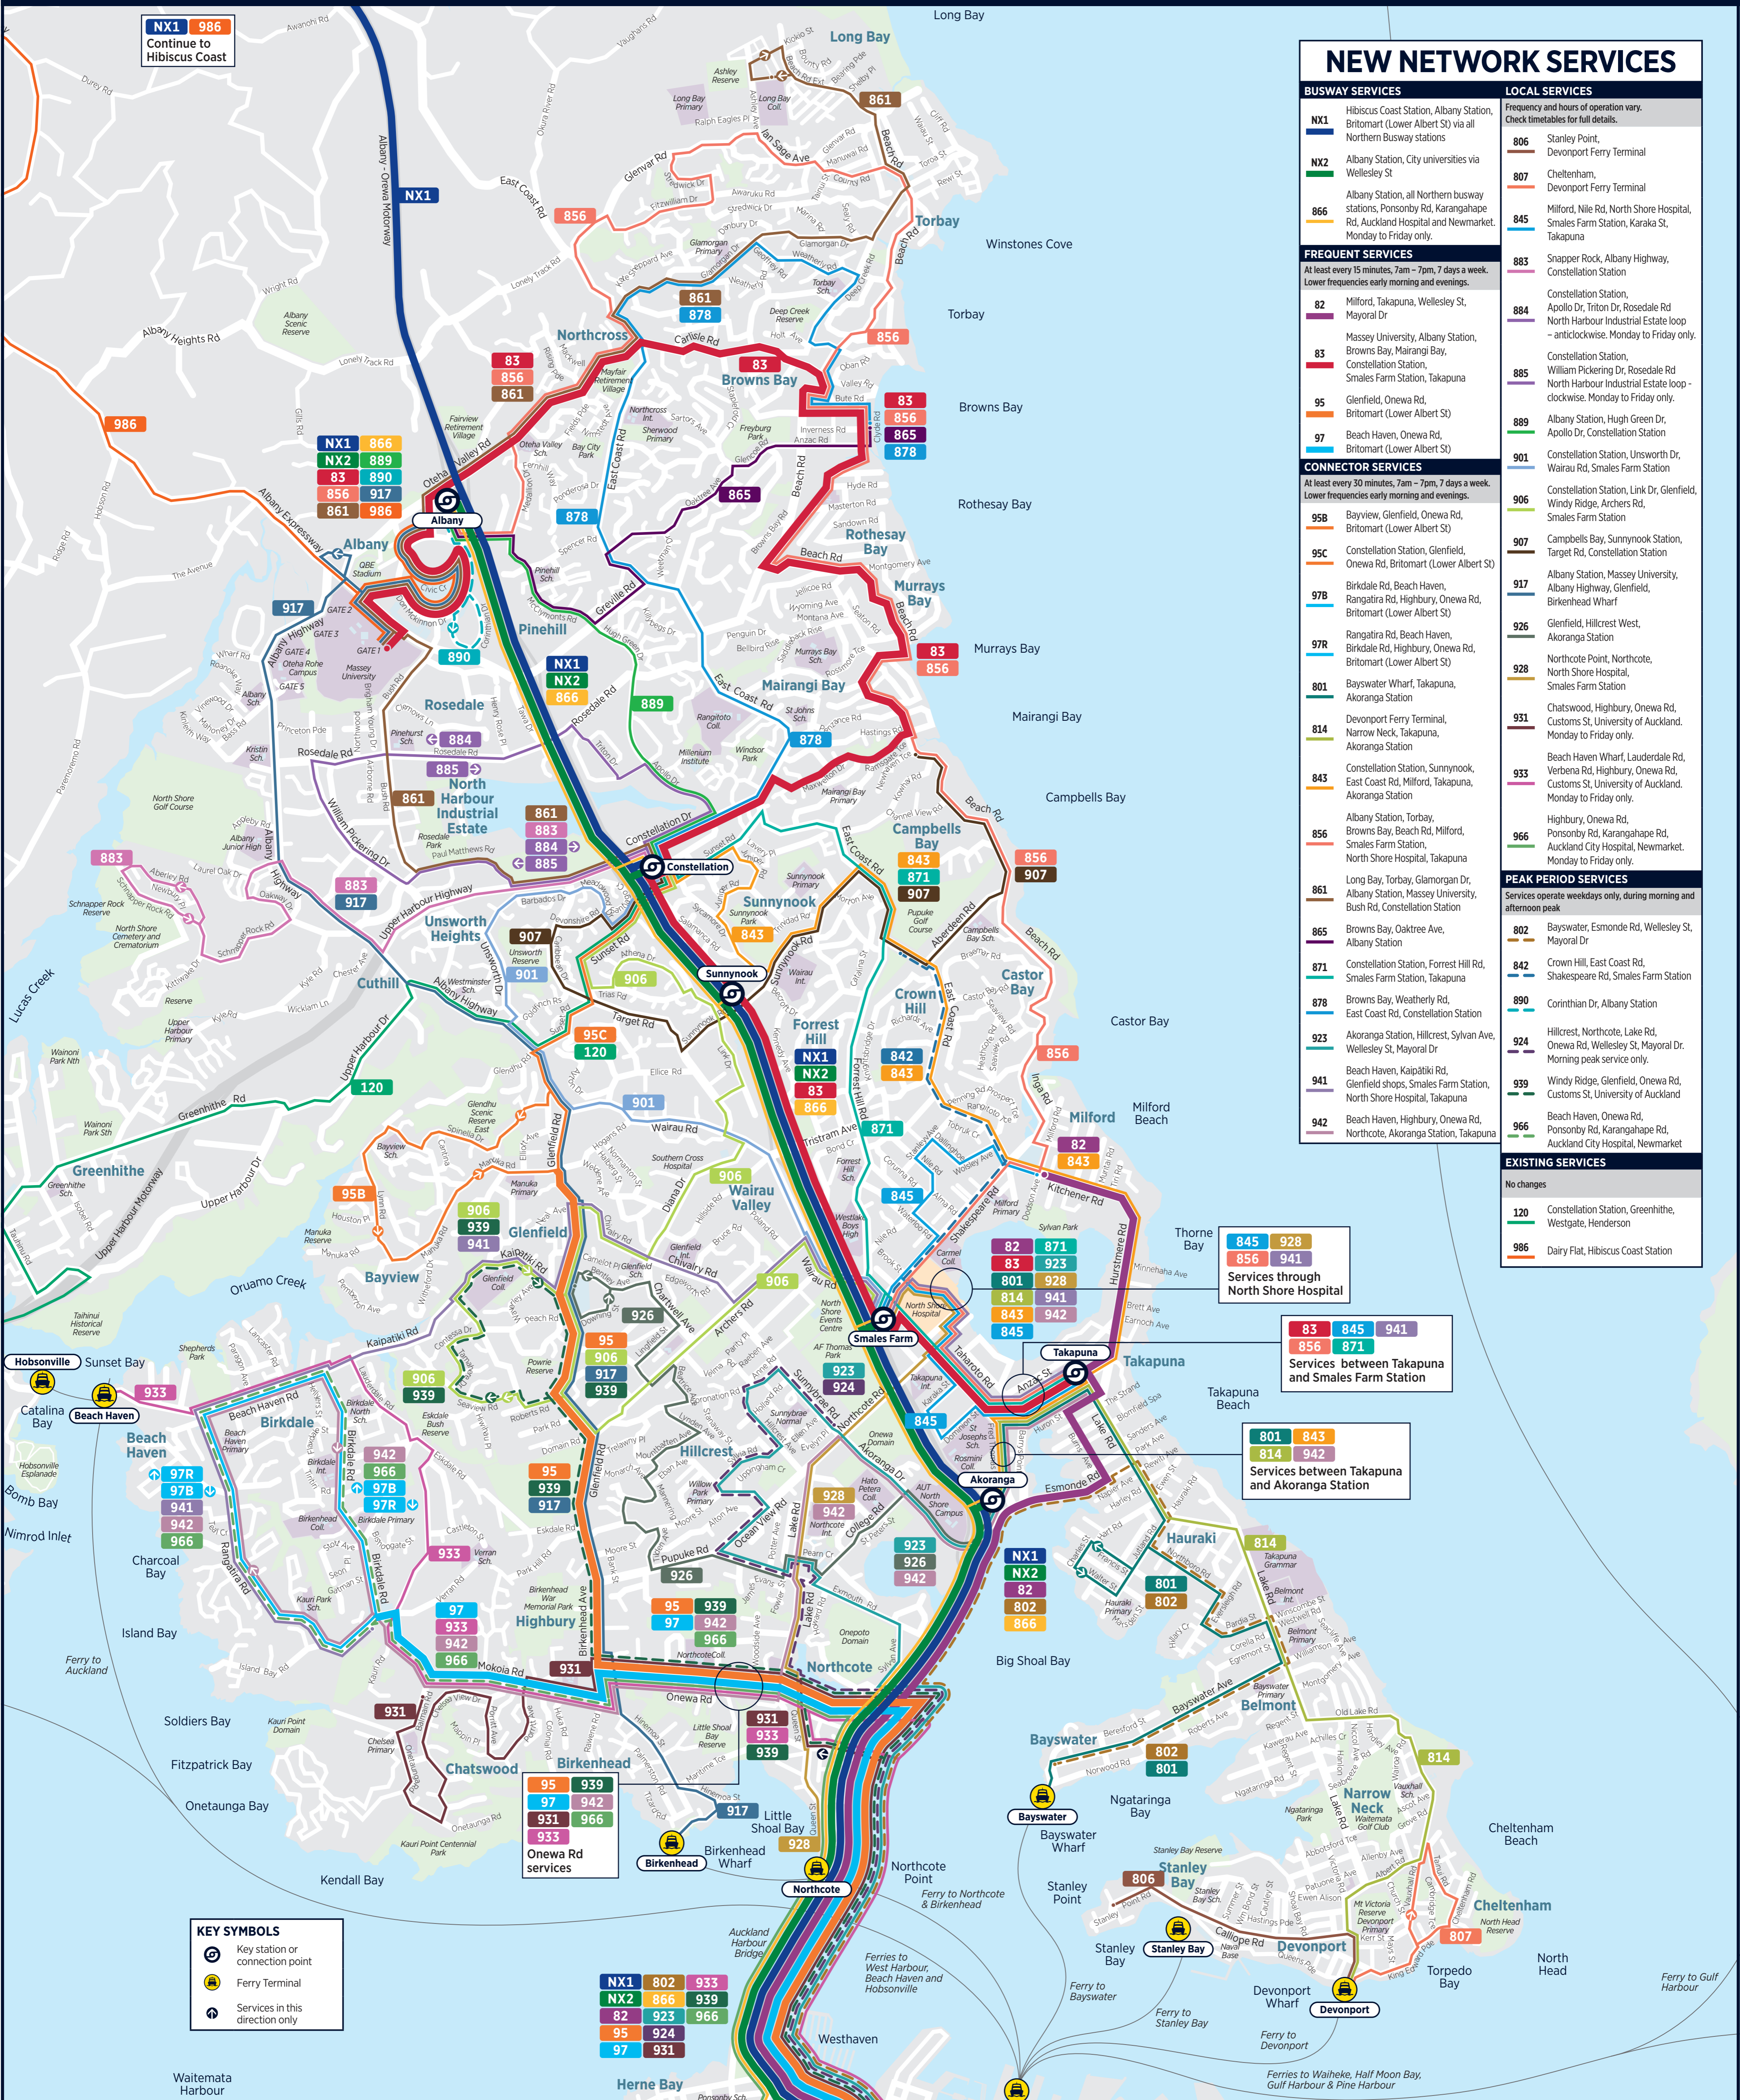

New North Shore Bus Network

NEW NETWORK SERVICES

BUSWAY SERVICES		LOCAL SERVICES	
NX1	Hibiscus Coast Station, Albany Station, Britomart (Lower Albert St) via all Northern Busway stations	806	Stanley Point, Devonport Ferry Terminal
NX2	Albany Station, City universities via Wellesley St	807	Cheltenham, Devonport Ferry Terminal
866	Albany Station, all Northern busway stations, Ponsby Rd, Karangahape Rd, Auckland Hospital and Newmarket, Monday to Friday only.	845	Milford, Nile Rd, North Shore Hospital, Smales Farm Station, Karaka St, Takapuna
FREQUENT SERVICES		CONNECTOR SERVICES	
At least every 15 minutes, 7am - 7pm, 7 days a week. Lower frequencies early morning and evenings.		At least every 30 minutes, 7am - 7pm, 7 days a week. Lower frequencies early morning and evenings.	
82	Milford, Takapuna, Wellesley St, Mayoral Dr	95B	Bayview, Glenfield, Onewa Rd, Britomart (Lower Albert St)
83	Albany Station, all Northern busway stations, Ponsby Rd, Karangahape Rd, Auckland Hospital and Newmarket, Monday to Friday only.	95C	Constellation Station, Glenfield, Onewa Rd, Britomart (Lower Albert St)
85	Glenfield, Onewa Rd, Britomart (Lower Albert St)	97B	Birkdale Rd, Beach Haven, Rangatira Rd, Highbury, Onewa Rd, Britomart (Lower Albert St)
861	Beach Haven, Onewa Rd, Britomart (Lower Albert St)	97R	Rangatira Rd, Beach Haven, Birkdale Rd, Highbury, Onewa Rd, Britomart (Lower Albert St)
CONNECTOR SERVICES		PEAK PERIOD SERVICES	
At least every 30 minutes, 7am - 7pm, 7 days a week. Lower frequencies early morning and evenings.		Services operate weekdays only, during morning and afternoon peak	
95B	Bayview, Glenfield, Onewa Rd, Britomart (Lower Albert St)	802	Bayswater, Esmonde Rd, Wellesley St, Mayoral Dr
95C	Constellation Station, Glenfield, Onewa Rd, Britomart (Lower Albert St)	842	Crown Hill, East Coast Rd, Shakespear Rd, Smales Farm Station
97B	Birkdale Rd, Beach Haven, Rangatira Rd, Highbury, Onewa Rd, Britomart (Lower Albert St)	890	Corinthian Dr, Albany Station
97R	Rangatira Rd, Beach Haven, Birkdale Rd, Highbury, Onewa Rd, Britomart (Lower Albert St)	924	Hillcrest, Northcote, Lake Rd, Onewa Rd, Wellesley St, Mayoral Dr. Morning peak service only.
801	Bayswater Wharf, Takapuna, Akoranga Station	939	Windy Ridge, Glenfield, Onewa Rd, Customs St, University of Auckland
814	Devonport Ferry Terminal, Narrow Neck, Takapuna, Akoranga Station	966	Beach Haven, Onewa Rd, Ponsby Rd, Karangahape Rd, Auckland City Hospital, Newmarket, Monday to Friday only.
843	Constellation Station, Sunnook, East Coast Rd, Milford, Takapuna, Akoranga Station	EXISTING SERVICES	
856	Albany Station, Torbay, Browns Bay, Beach Rd, Milford, Smales Farm Station, North Shore Hospital, Takapuna	No changes	
861	Long Bay, Torbay, Glomorgan Dr, Albany Station, Massey University, Bush Rd, Constellation Station	120 Constellation Station, Greenhithe, Westgate, Henderson	
865	Browns Bay, Oaktree Ave, Albany Station	986 Dairy Flat, Hibiscus Coast Station	
871	Constellation Station, Forrest Hill Rd, Smales Farm Station, Takapuna		
878	Browns Bay, Weatherly Rd, East Coast Rd, Constellation Station		
923	Akoranga Station, Hillcrest, Sylvan Ave, Wellesley St, Mayoral Dr		
941	Beach Haven, Kaipitiki Rd, Glenfield shops, Smales Farm Station, North Shore Hospital, Takapuna		
942	Beach Haven, Highbury, Onewa Rd, Northcote, Akoranga Station, Takapuna		