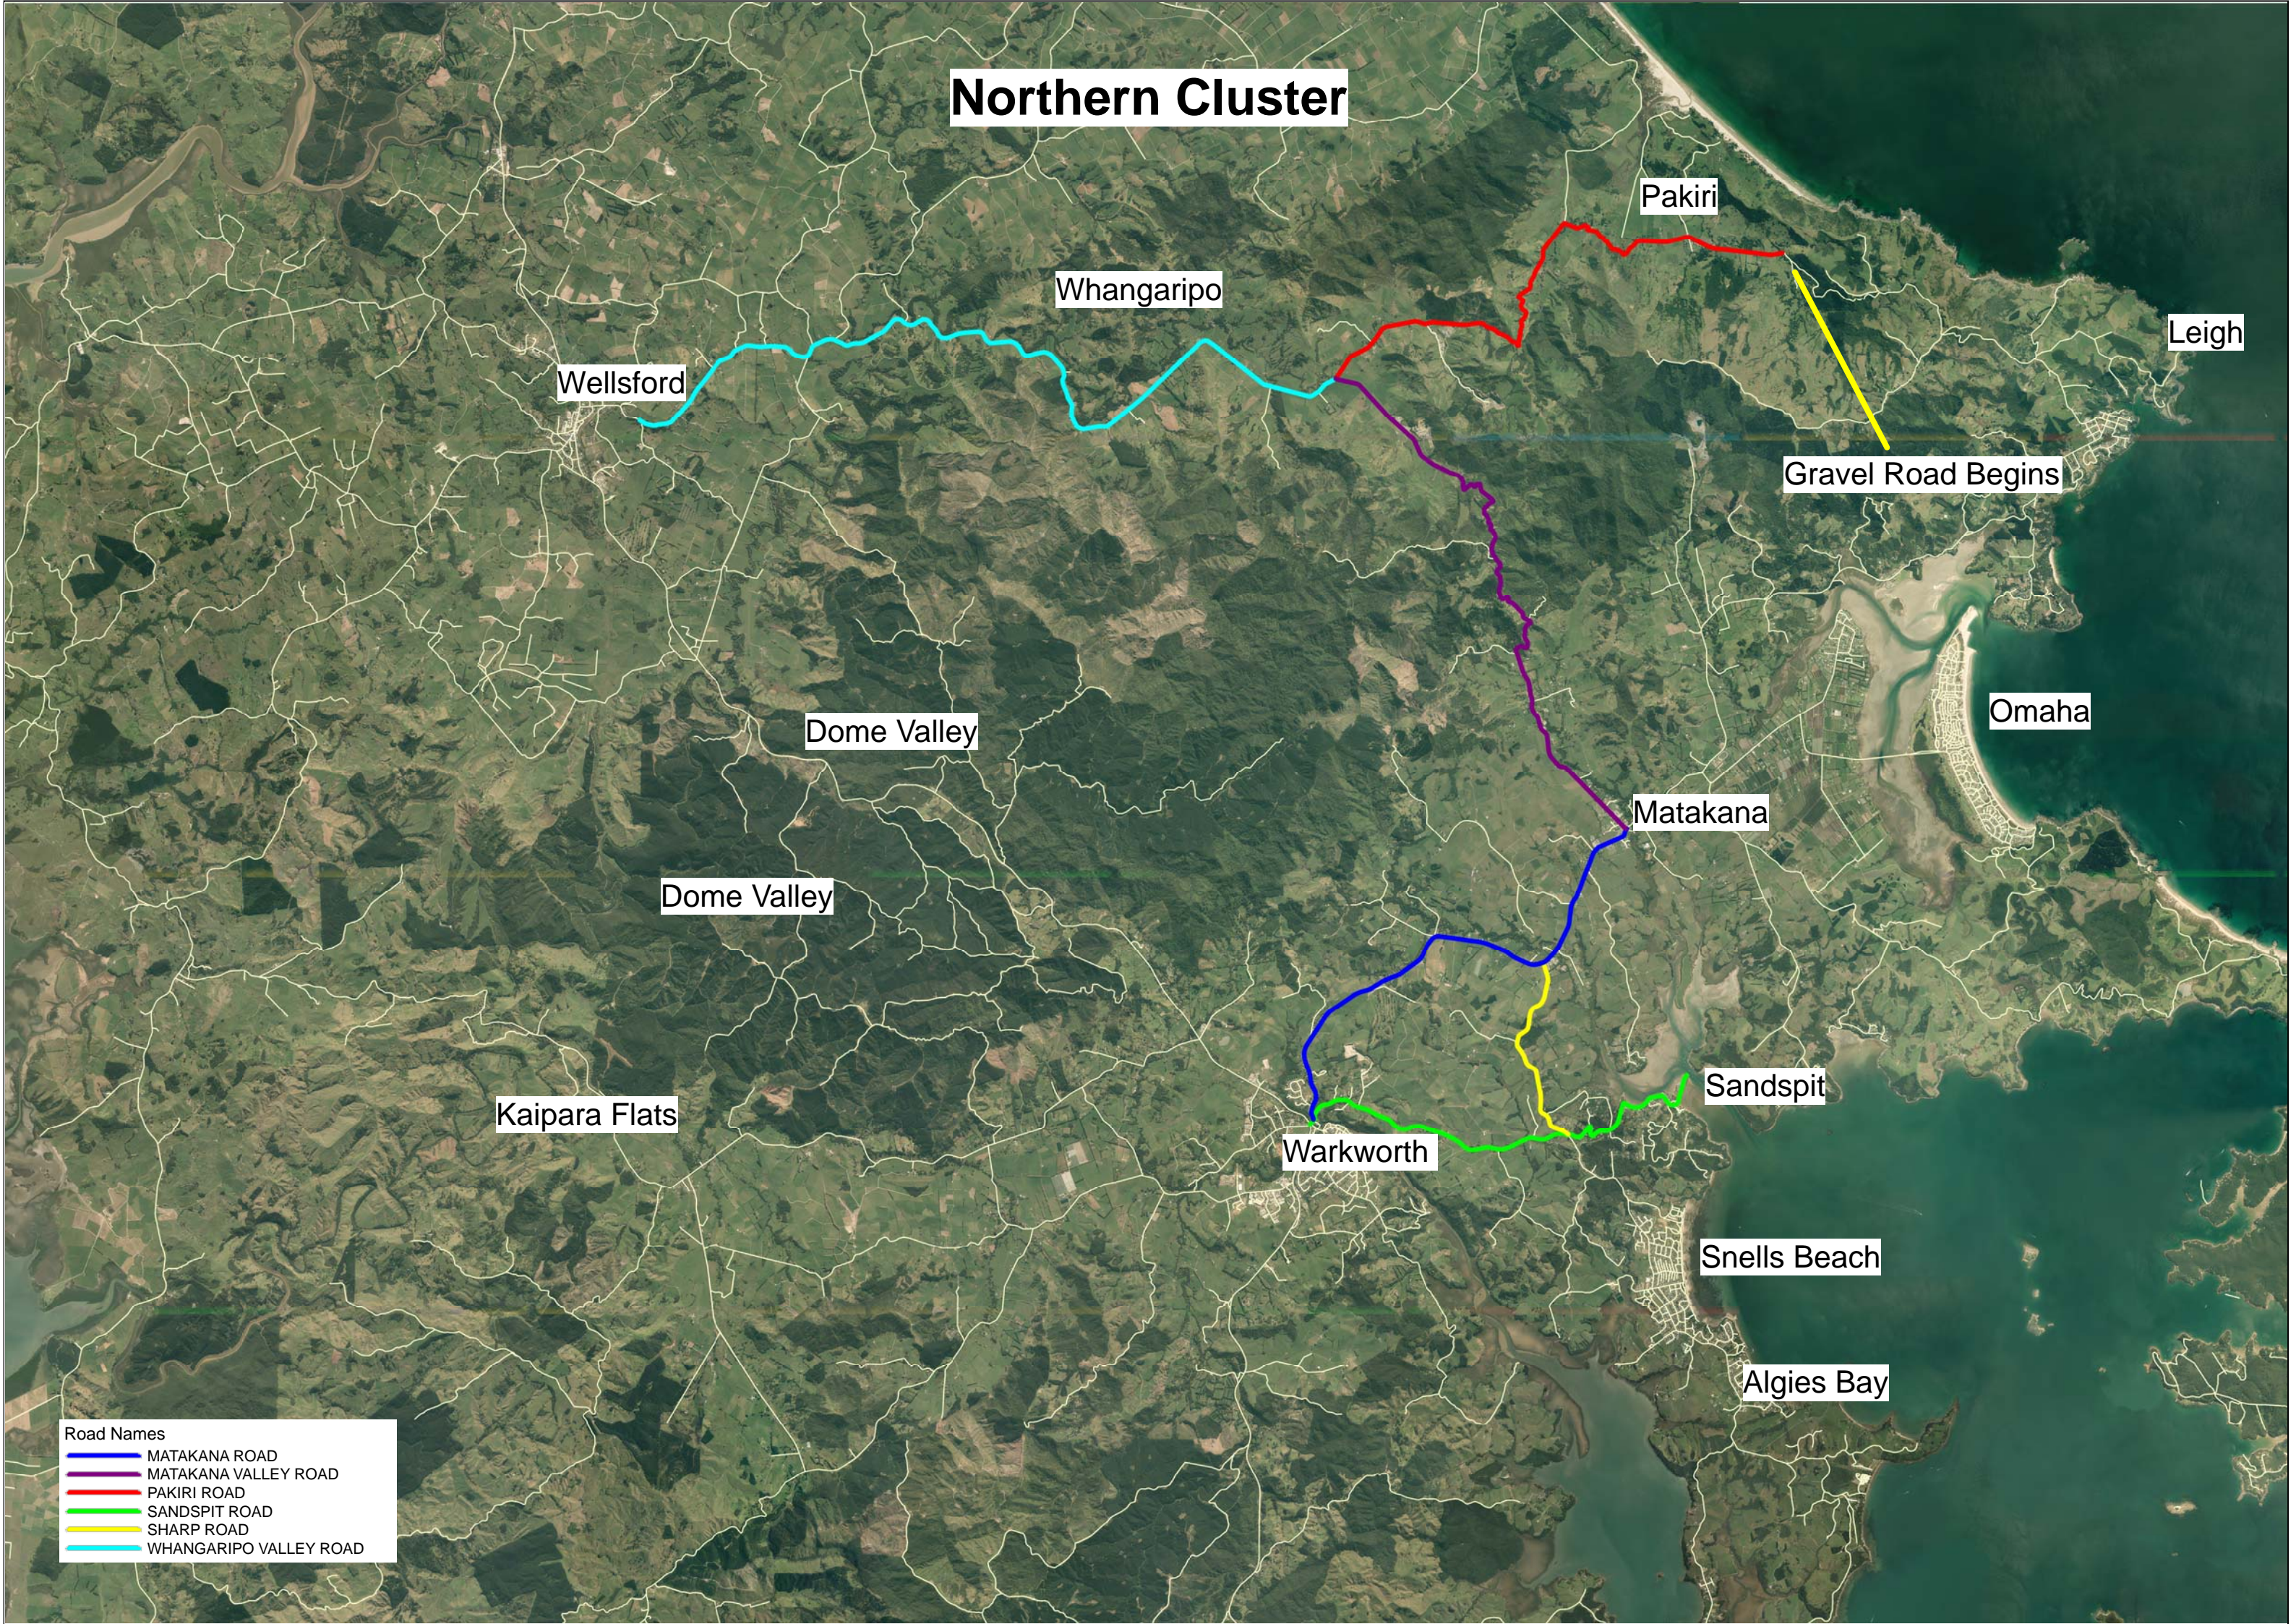

# Northern Cluster

Wellsford

Whangaripo

Pakiri

Leigh

Gravel Road Begins

Omaha

Dome Valley

Matakana

Dome Valley

Sandspit

Kaipara Flats

Warkworth

Snells Beach

Algies Bay

- Road Names
- MATAKANA ROAD
  - MATAKANA VALLEY ROAD
  - PAKIRI ROAD
  - SANDSPIT ROAD
  - SHARP ROAD
  - WHANGARIPO VALLEY ROAD