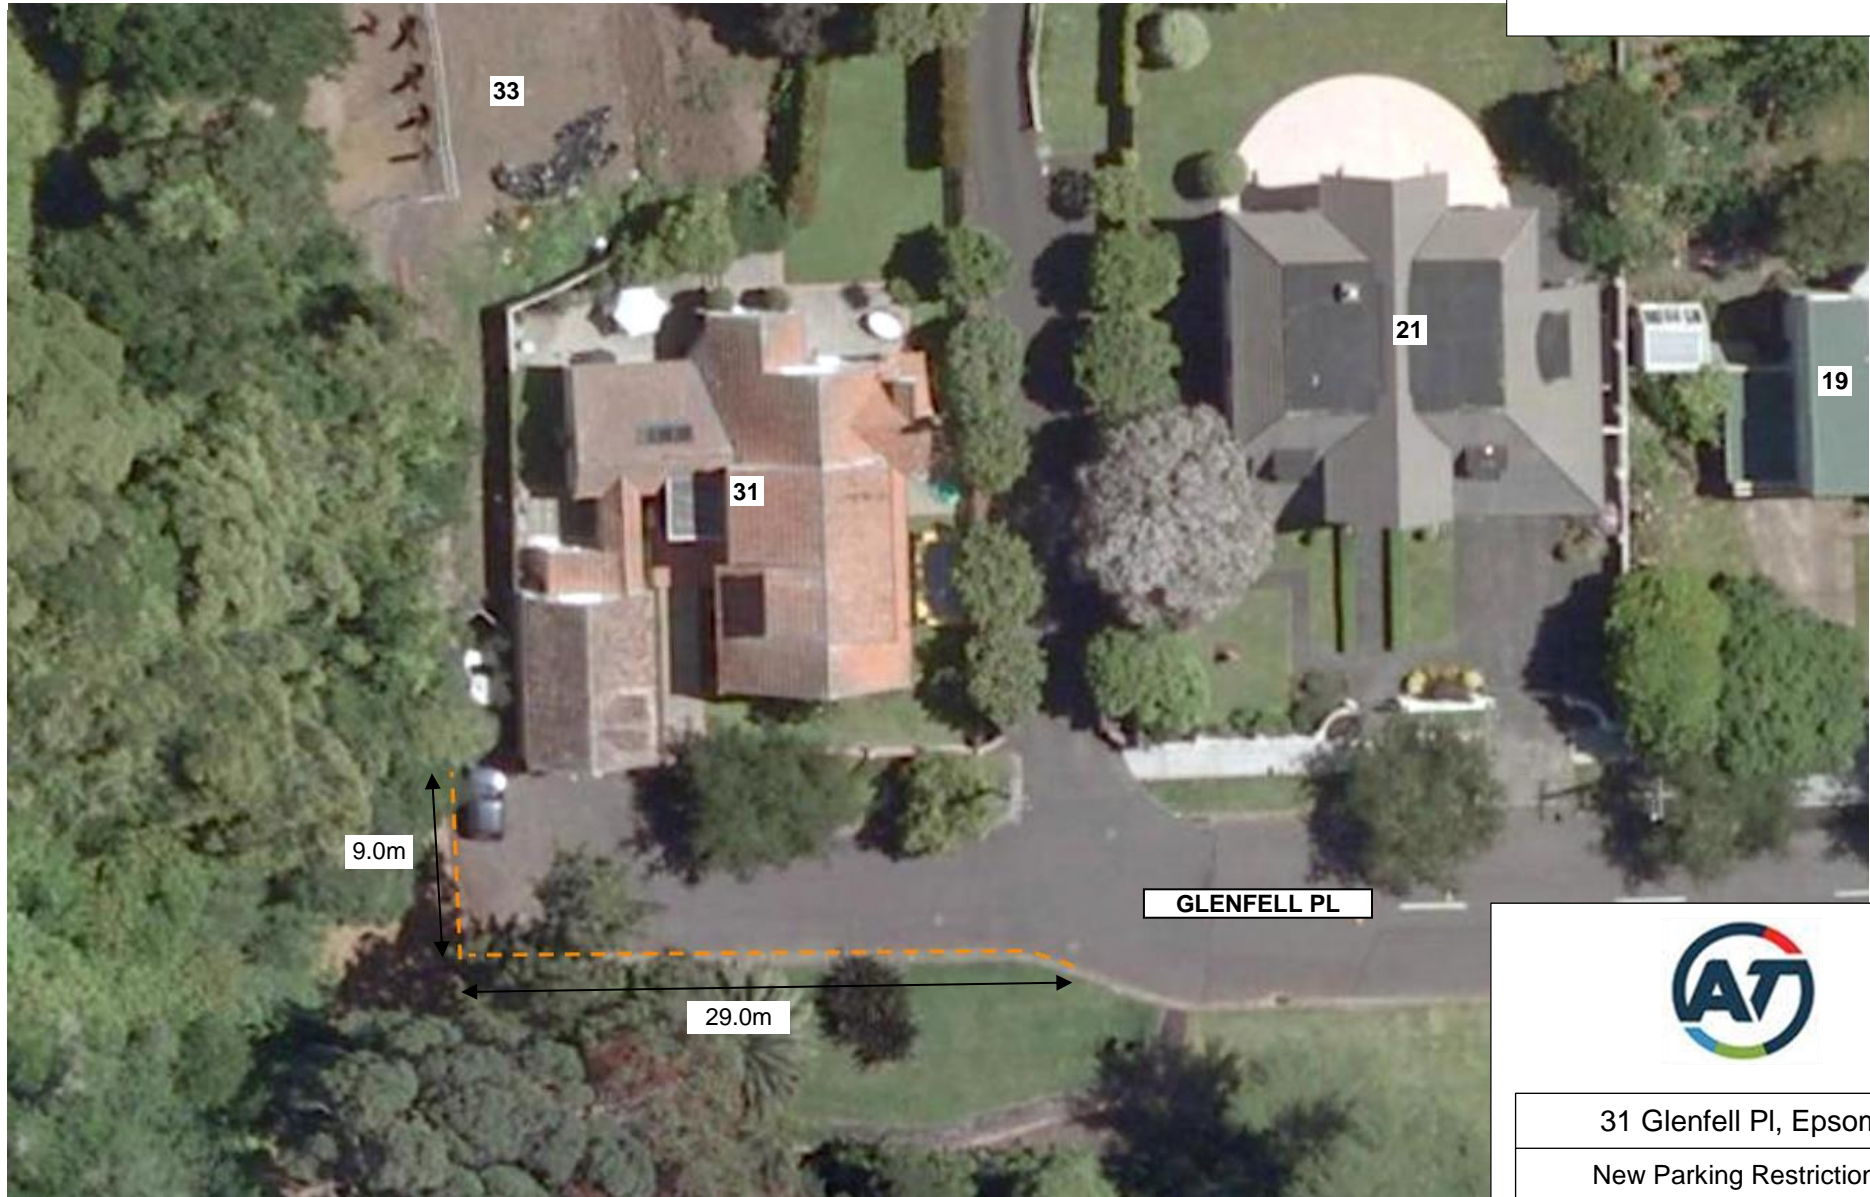

Notes / Legend

 New yellow line marking.

31 Glenfell Pl, Epsom

New Parking Restrictions

FOR CONSULTATION

28 June 2018

NOT TO SCALE