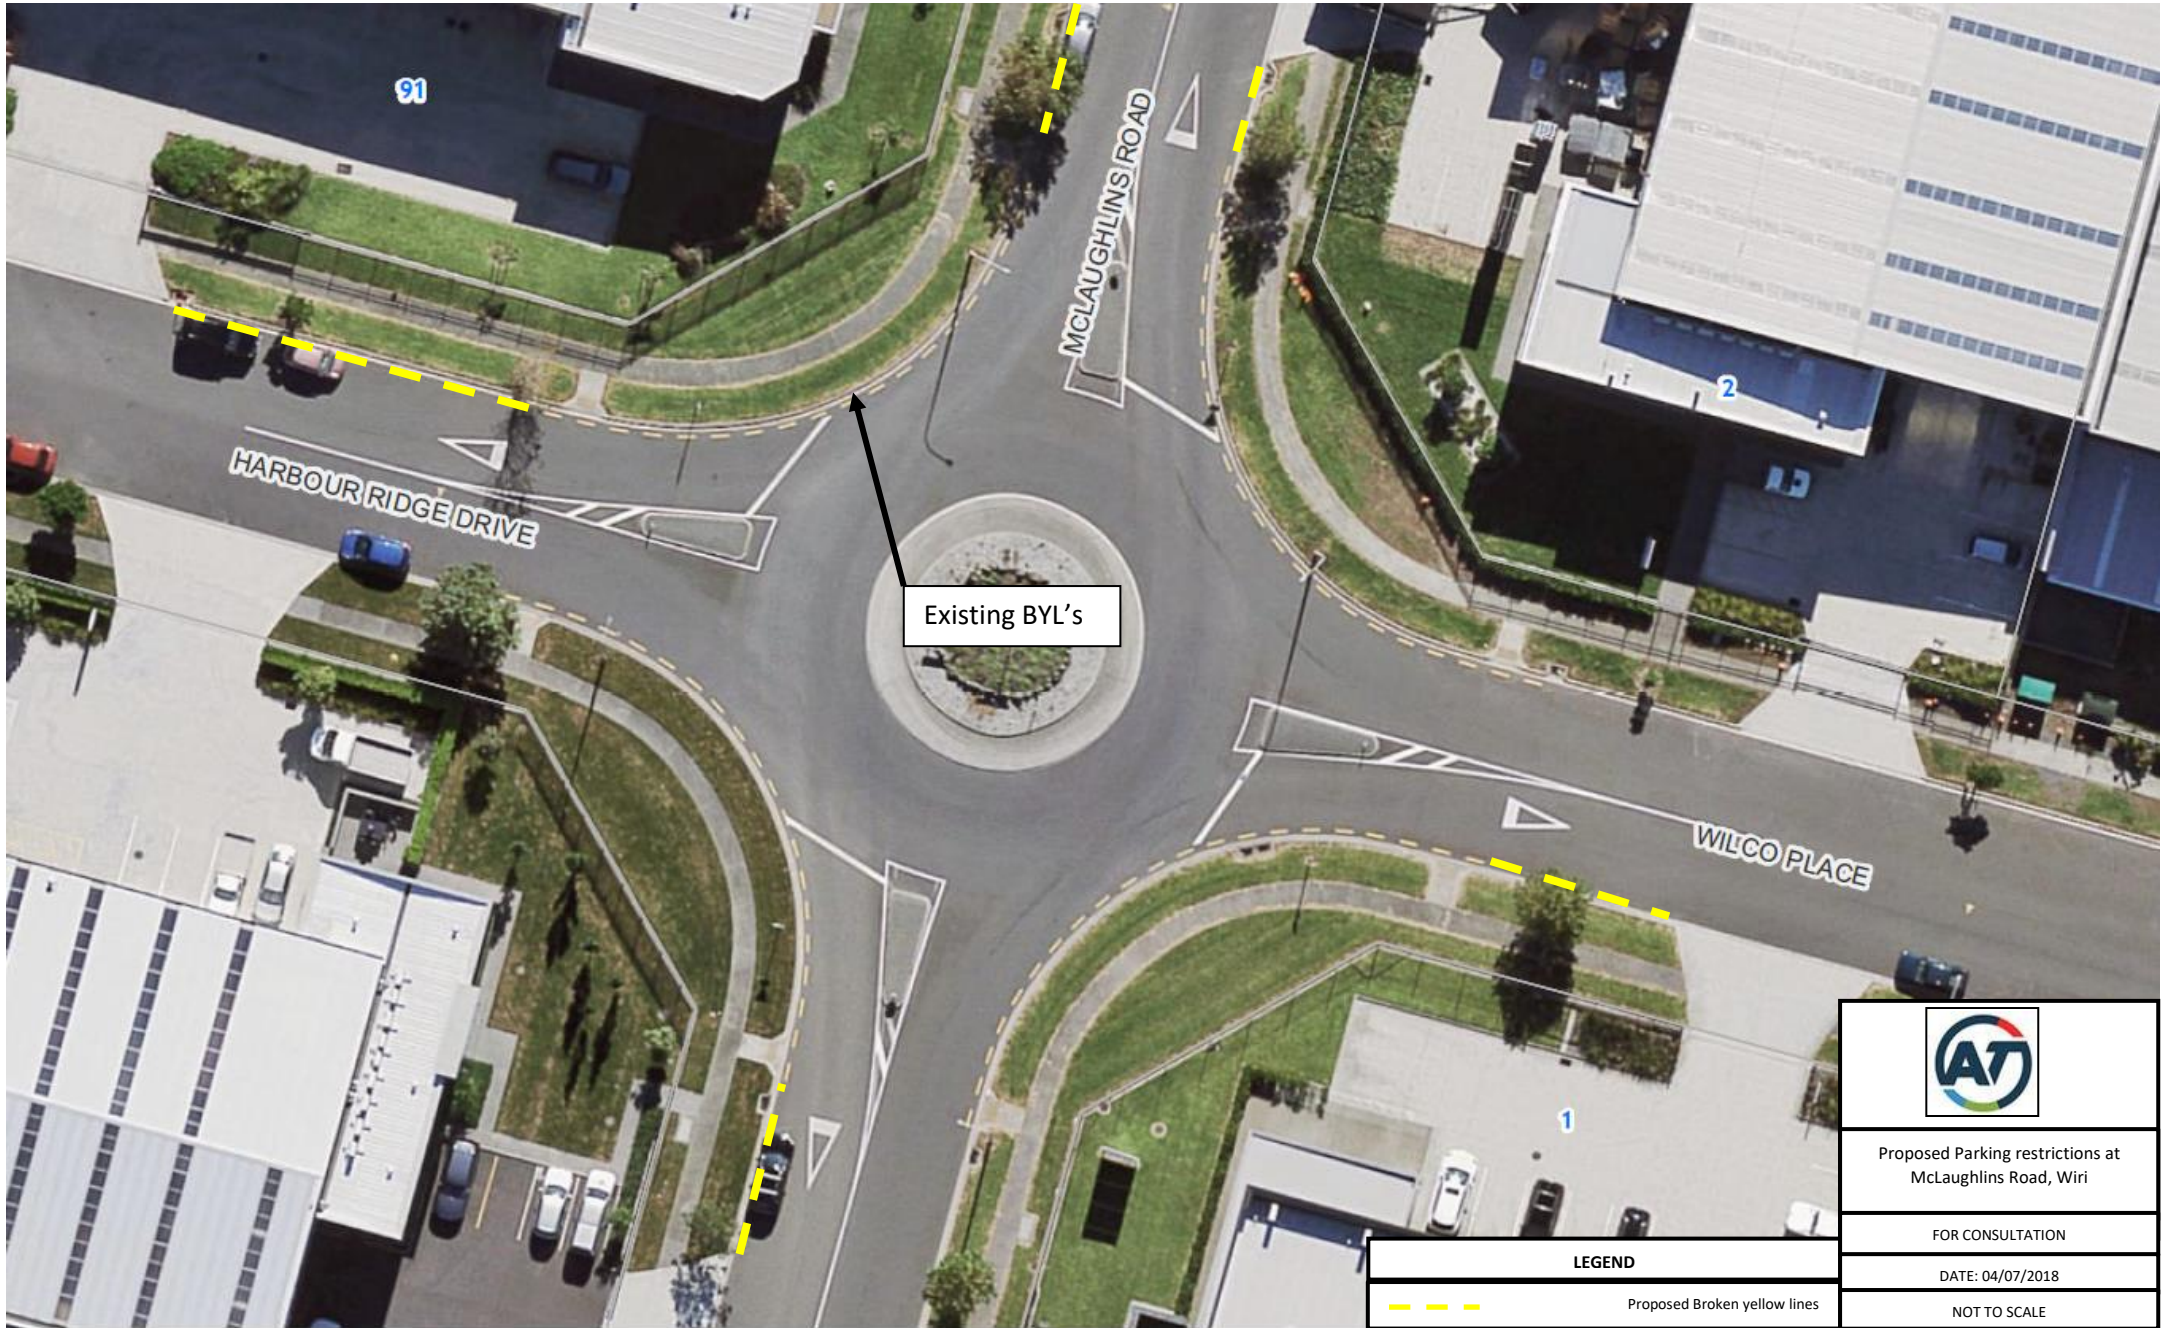

Proposed Parking restrictions at
McLaughlins Road, Wiri

FOR CONSULTATION

DATE: 04/07/2018

NOT TO SCALE

LEGEND

-  Existing BYL's
-  Proposed Broken yellow lines

Existing BYL's

LEGEND	
	Proposed Broken yellow lines

Proposed Parking restrictions at McLaughlins Road, Wiri
FOR CONSULTATION
DATE: 04/07/2018
NOT TO SCALE