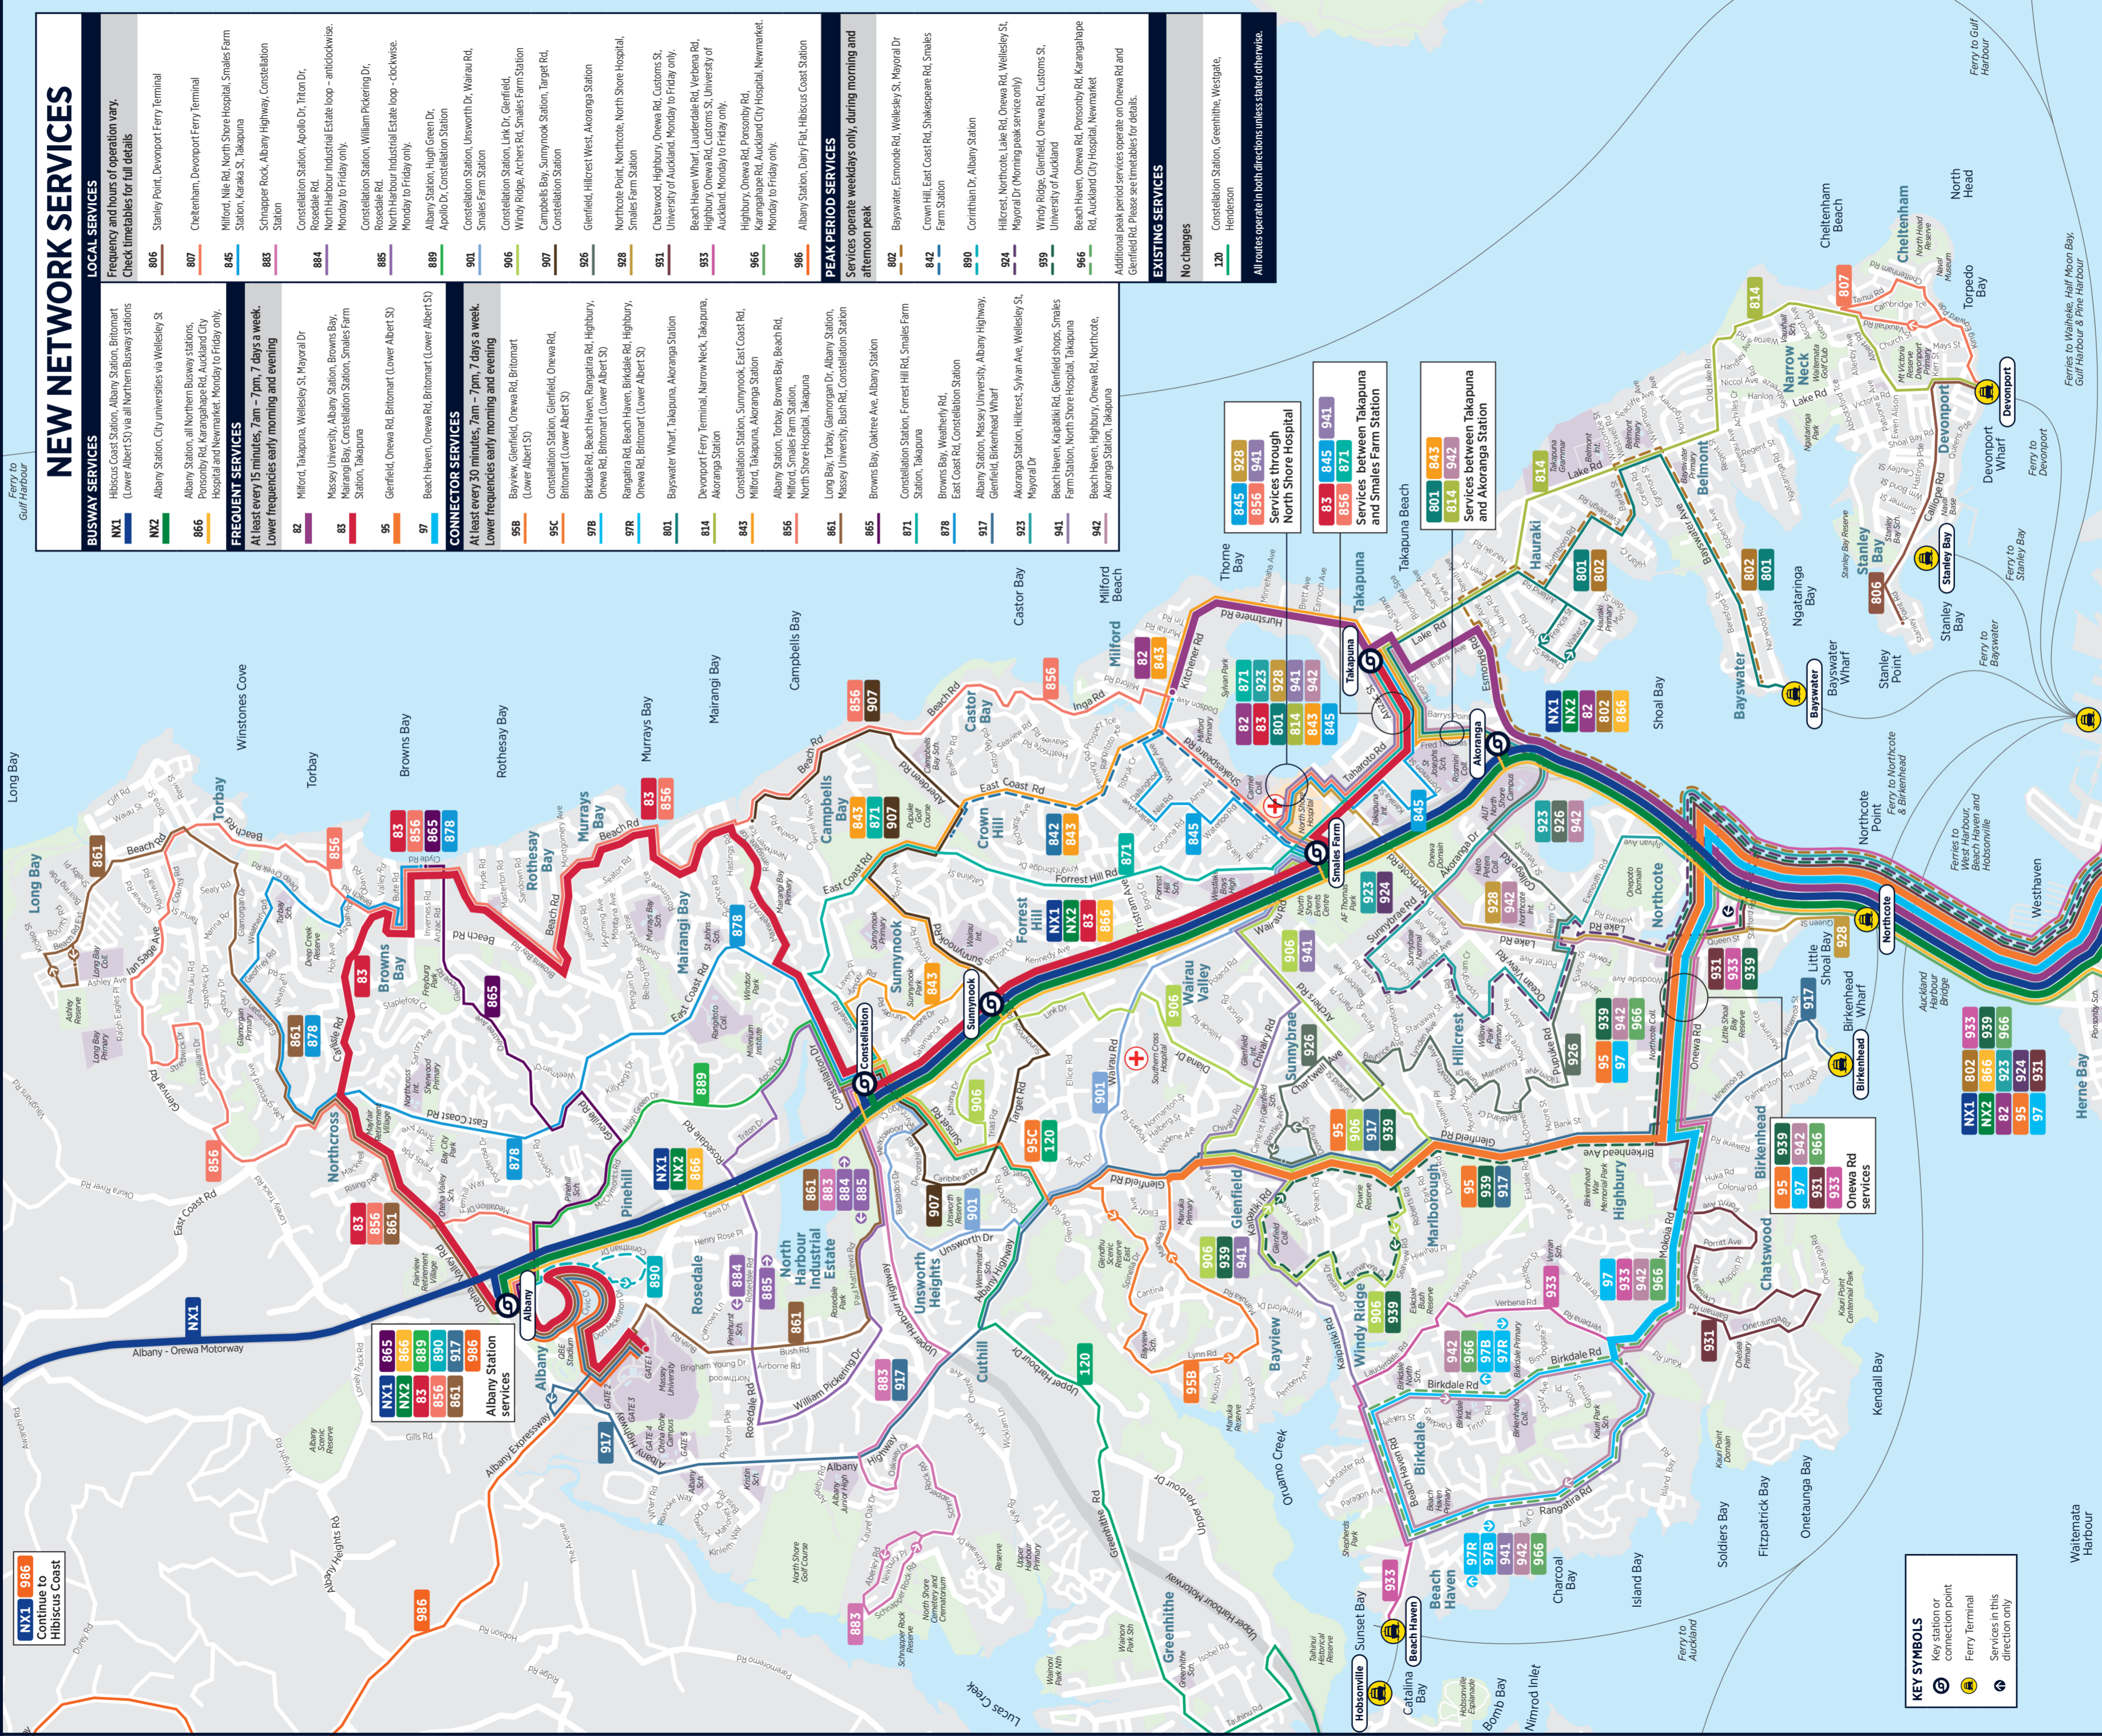

## NEW NETWORK SERVICES

BUSWAY SERVICES		LOCAL SERVICES	
<b>NX1</b>	Hibiscus Coast Station, Britomart (Lower Albert St) via all Northern Busway stations	<b>806</b>	Stanley Point, Devonport Ferry Terminal
<b>NX2</b>	Albany Station, City universities via Waiwaka St	<b>807</b>	Cheltenham, Devonport Ferry Terminal
<b>866</b>	Albany Station, all Northern Busway stations, Ponsonby Rd, Karangahape Rd, Auckland City Hospital and Newmarket, Monday to Friday only.	<b>845</b>	Milford, Nile Rd, North Shore Hospital, Smales Farm Station, Karaka St, Takapuna
<b>FREQUENT SERVICES</b> At least every 15 minutes, 7am - 7pm, 7 days a week. Lower frequencies early morning and evening			
<b>82</b>	Milford, Takapuna, Waiwaka St, Mayoral Dr	<b>883</b>	Smales Farm Station, Albany Highway, Constellation Station
<b>83</b>	Messy University, Albany Station, Browns Bay, Mairangi Bay, Constellation Station, Smales Farm Station, Takapuna	<b>884</b>	Constellation Station, Apollo Dr, Titon Dr, Rosedale Rd, North Harbour Industrial Estate loop - anticlockwise, Monday to Friday only.
<b>95</b>	Greenfield, Orewa Rd, Britomart (Lower Albert St)	<b>885</b>	Constellation Station, William Pickering Dr, Rosedale Rd, North Harbour Industrial Estate loop - clockwise, Monday to Friday only.
<b>97</b>	Beach Haven, Orewa Rd, Britomart (Lower Albert St)	<b>889</b>	Albany Station, High Green Dr, Apollo Dr, Constellation Station
<b>CONNECTOR SERVICES</b> At least every 30 minutes, 7am - 7pm, 7 days a week. Lower frequencies early morning and evening			
<b>968</b>	Bayview, Greenfield, Orewa Rd, Britomart (Lower Albert St)	<b>901</b>	Constellation Station, Unsworth Dr, Wairau Rd, Smales Farm Station
<b>995</b>	Constellation Station, Greenfield, Orewa Rd, Britomart (Lower Albert St)	<b>906</b>	Constellation Station, Link Dr, Greenfield, Windy Ridge, Archers Rd, Smales Farm Station
<b>978</b>	Birkdale Rd, Beach Haven, Rangitira Rd, Highbury, Orewa Rd, Britomart (Lower Albert St)	<b>907</b>	Campbell Bay, Sumynook Station, Target Rd, Constellation Station
<b>801</b>	Bayswater Wharf, Takapuna, Akoranga Station	<b>926</b>	Greenfield, Hillcrest West, Akoranga Station
<b>814</b>	Devonport Ferry Terminal, Narrow Neck, Takapuna, Akoranga Station	<b>928</b>	Northcote Point, Northcote, North Shore Hospital, Smales Farm Station
<b>843</b>	Constellation Station, Sumynook, East Coast Rd, Milford, Takapuna, Akoranga Station	<b>931</b>	Chatswood, Highbury, Orewa Rd, Customs St, University of Auckland, Monday to Friday only.
<b>856</b>	Albany Station, Torbay, Browns Bay, Beach Rd, Milford, Smales Farm Station, North Shore Hospital, Takapuna	<b>933</b>	Beach Haven Wharf, Lauderdale Rd, Verena Rd, Highbury, Orewa Rd, Customs St, University of Auckland, Monday to Friday only.
<b>861</b>	Long Bay, Torbay, Glamorgan Dr, Albany Station, Messy University, Bush Rd, Constellation Station	<b>966</b>	Highbury, Orewa Rd, Ponsonby Rd, Karangahape Rd, Auckland City Hospital, Newmarket, Monday to Friday only.
<b>865</b>	Browes Bay, Oaktree Ave, Albany Station	<b>986</b>	Albany Station, Dairy Flat, Hibiscus Coast Station
<b>PEAK PERIOD SERVICES</b> Services operate weekdays only, during morning and afternoon peak			
<b>842</b>	Crown Hill, East Coast Rd, Waiwaka St, Mayoral Dr		
<b>844</b>	Bayswater, Esmond Rd, Waiwaka St, Mayoral Dr, Farm Station		
<b>890</b>	Corinthian Dr, Albany Station		
<b>924</b>	Hillcrest, Northcote, Lake Rd, Orewa Rd, Waiwaka St, Mayoral Dr (Morning peak service only)		
<b>939</b>	Windy Ridge, Greenfield, Orewa Rd, Customs St, University of Auckland		
<b>966</b>	Beach Haven, Orewa Rd, Ponsonby Rd, Karangahape Rd, Auckland City Hospital, Newmarket		
Additional peak period services operate on Orewa Rd and Greenfield Rd. Please see timetables for details.			
<b>EXISTING SERVICES</b>			
No changes			
<b>120</b>	Constellation Station, Greenhithe, Westgate, Henderson		
All routes operate in both directions unless stated otherwise.			