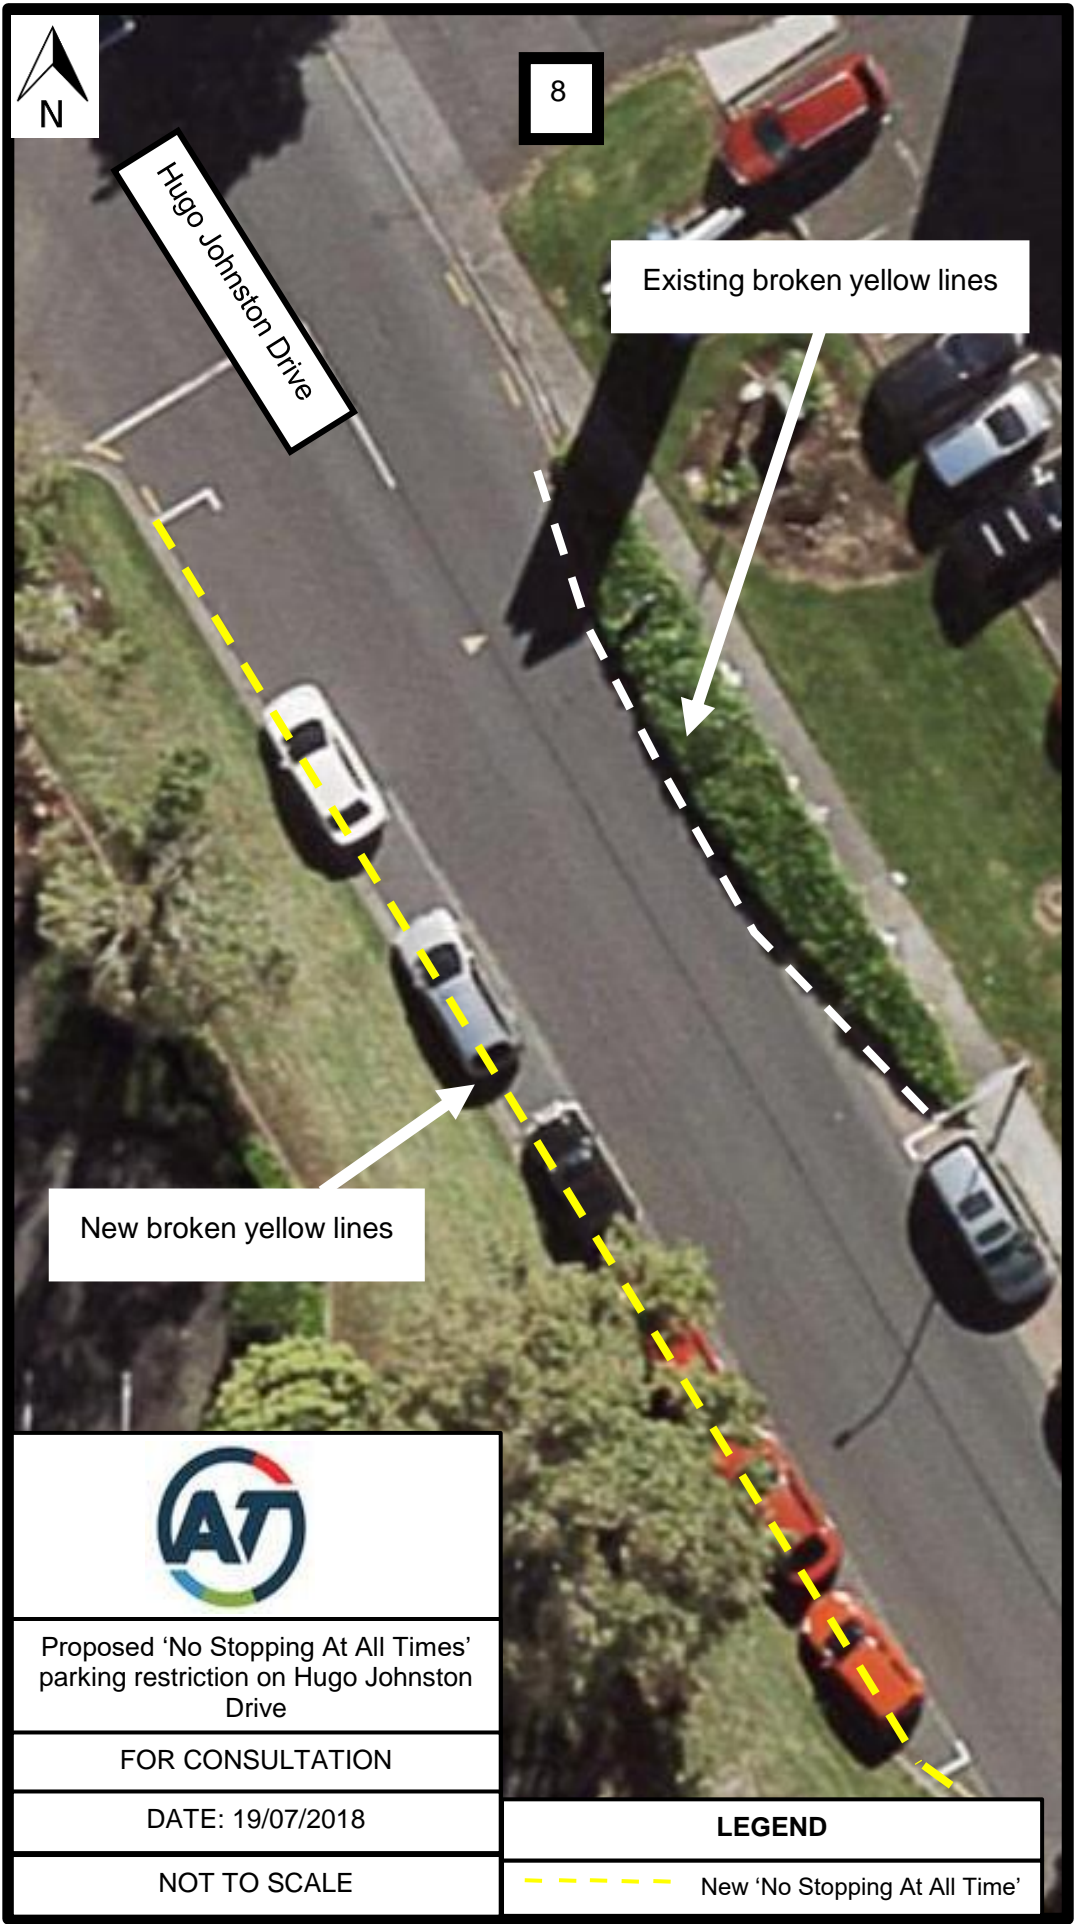

8

Hugo Johnston Drive

Existing broken yellow lines

New broken yellow lines

Proposed 'No Stopping At All Times' parking restriction on Hugo Johnston Drive

FOR CONSULTATION

DATE: 19/07/2018

NOT TO SCALE

LEGEND

--- New 'No Stopping At All Time'

LEGEND

--- New 'No Stopping At All Time'

Proposed 'No Stopping At All Times'
parking restriction on Hugo Johnston
Drive

FOR CONSULTATION

DATE: 19/07/2018

NOT TO SCALE

108-118

120

Hugo Johnston Drive

New broken yellow lines

Existing broken yellow lines

Hugo Johnston Drive

140

New broken yellow lines

New broken yellow lines

HUGO JOHNSTON DRIVE

Proposed 'No Stopping At All Times'
parking restriction on Hugo Johnston
Drive

FOR CONSULTATION

DATE: 19/07/2018

NOT TO SCALE

LEGEND

--- New 'No Stopping At All Time'