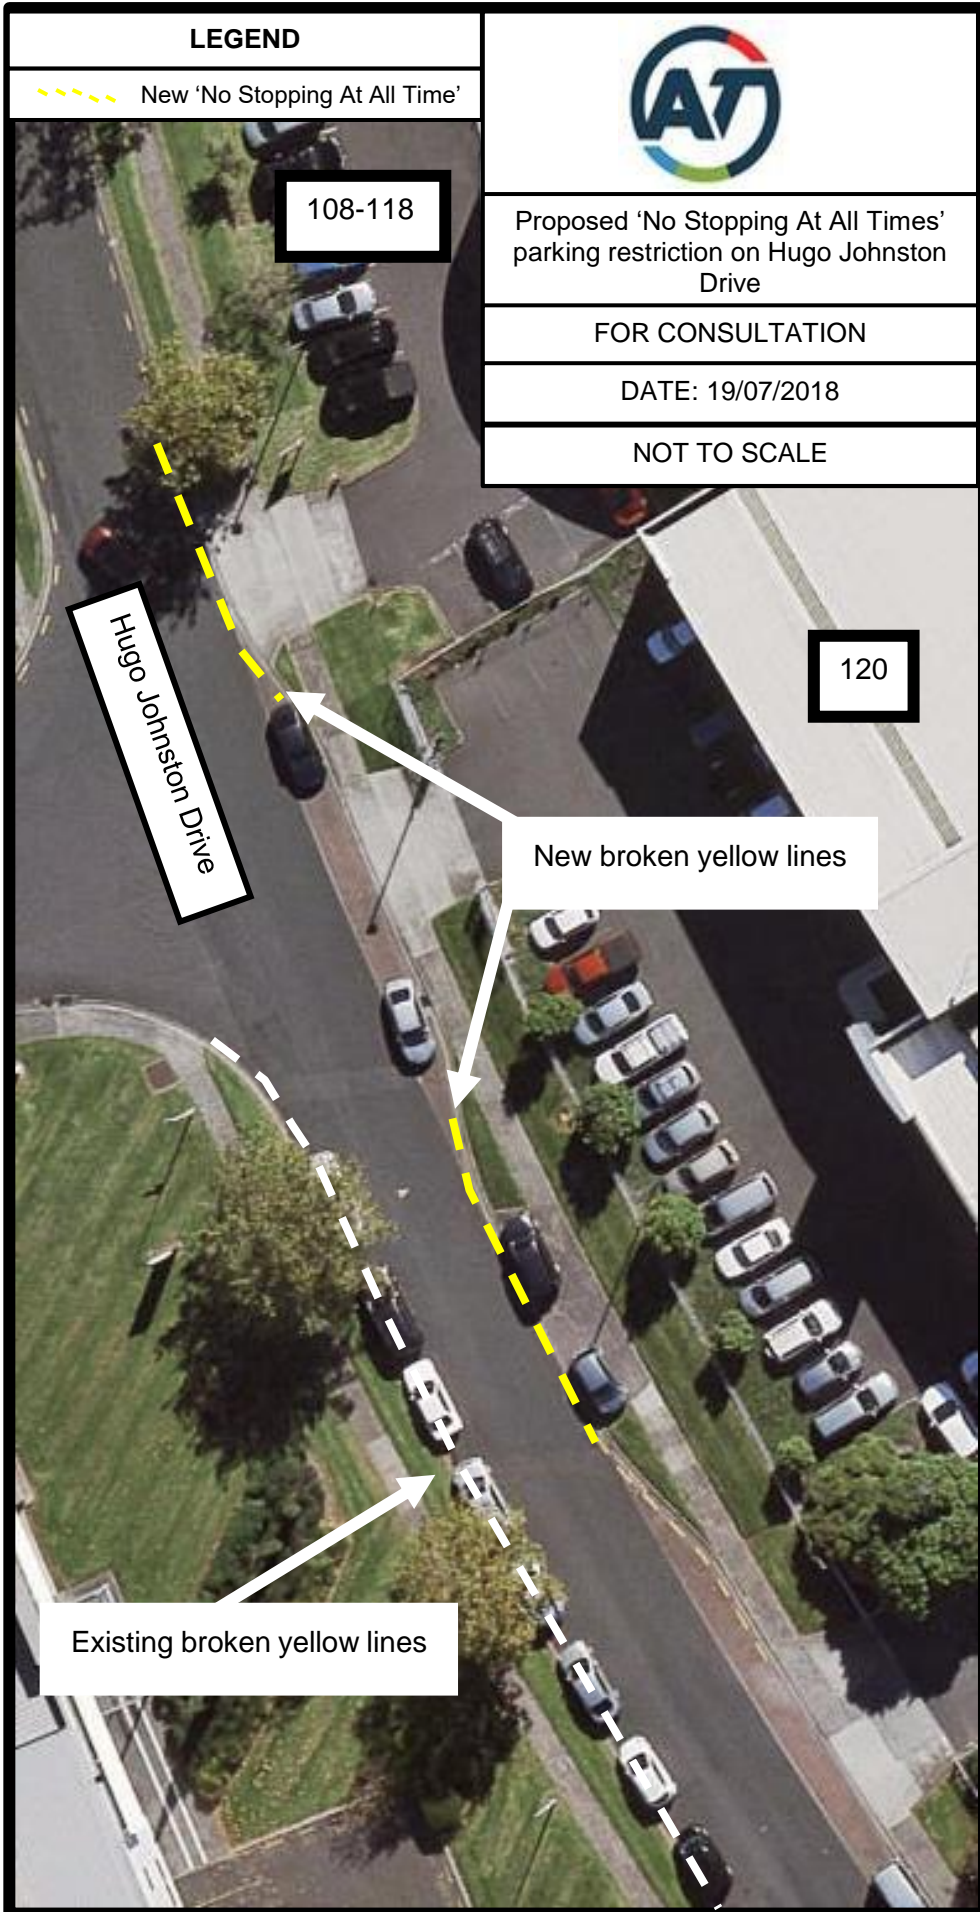

8

Hugo Johnston Drive

Existing broken yellow lines

New broken yellow lines

Proposed 'No Stopping At All Times' parking restriction on Hugo Johnston Drive

FOR CONSULTATION

DATE: 19/07/2018

NOT TO SCALE

LEGEND

--- New 'No Stopping At All Time'

LEGEND

--- New 'No Stopping At All Time'

Proposed 'No Stopping At All Times'
parking restriction on Hugo Johnston
Drive

FOR CONSULTATION

DATE: 19/07/2018

NOT TO SCALE

108-118

120

Hugo Johnston Drive

New broken yellow lines

Existing broken yellow lines

Hugo Johnston Drive

140

New broken yellow lines

New broken yellow lines

HUGO JOHNSTON DRIVE

Proposed 'No Stopping At All Times'
parking restriction on Hugo Johnston
Drive

FOR CONSULTATION

DATE: 19/07/2018

NOT TO SCALE

LEGEND

--- New 'No Stopping At All Time'