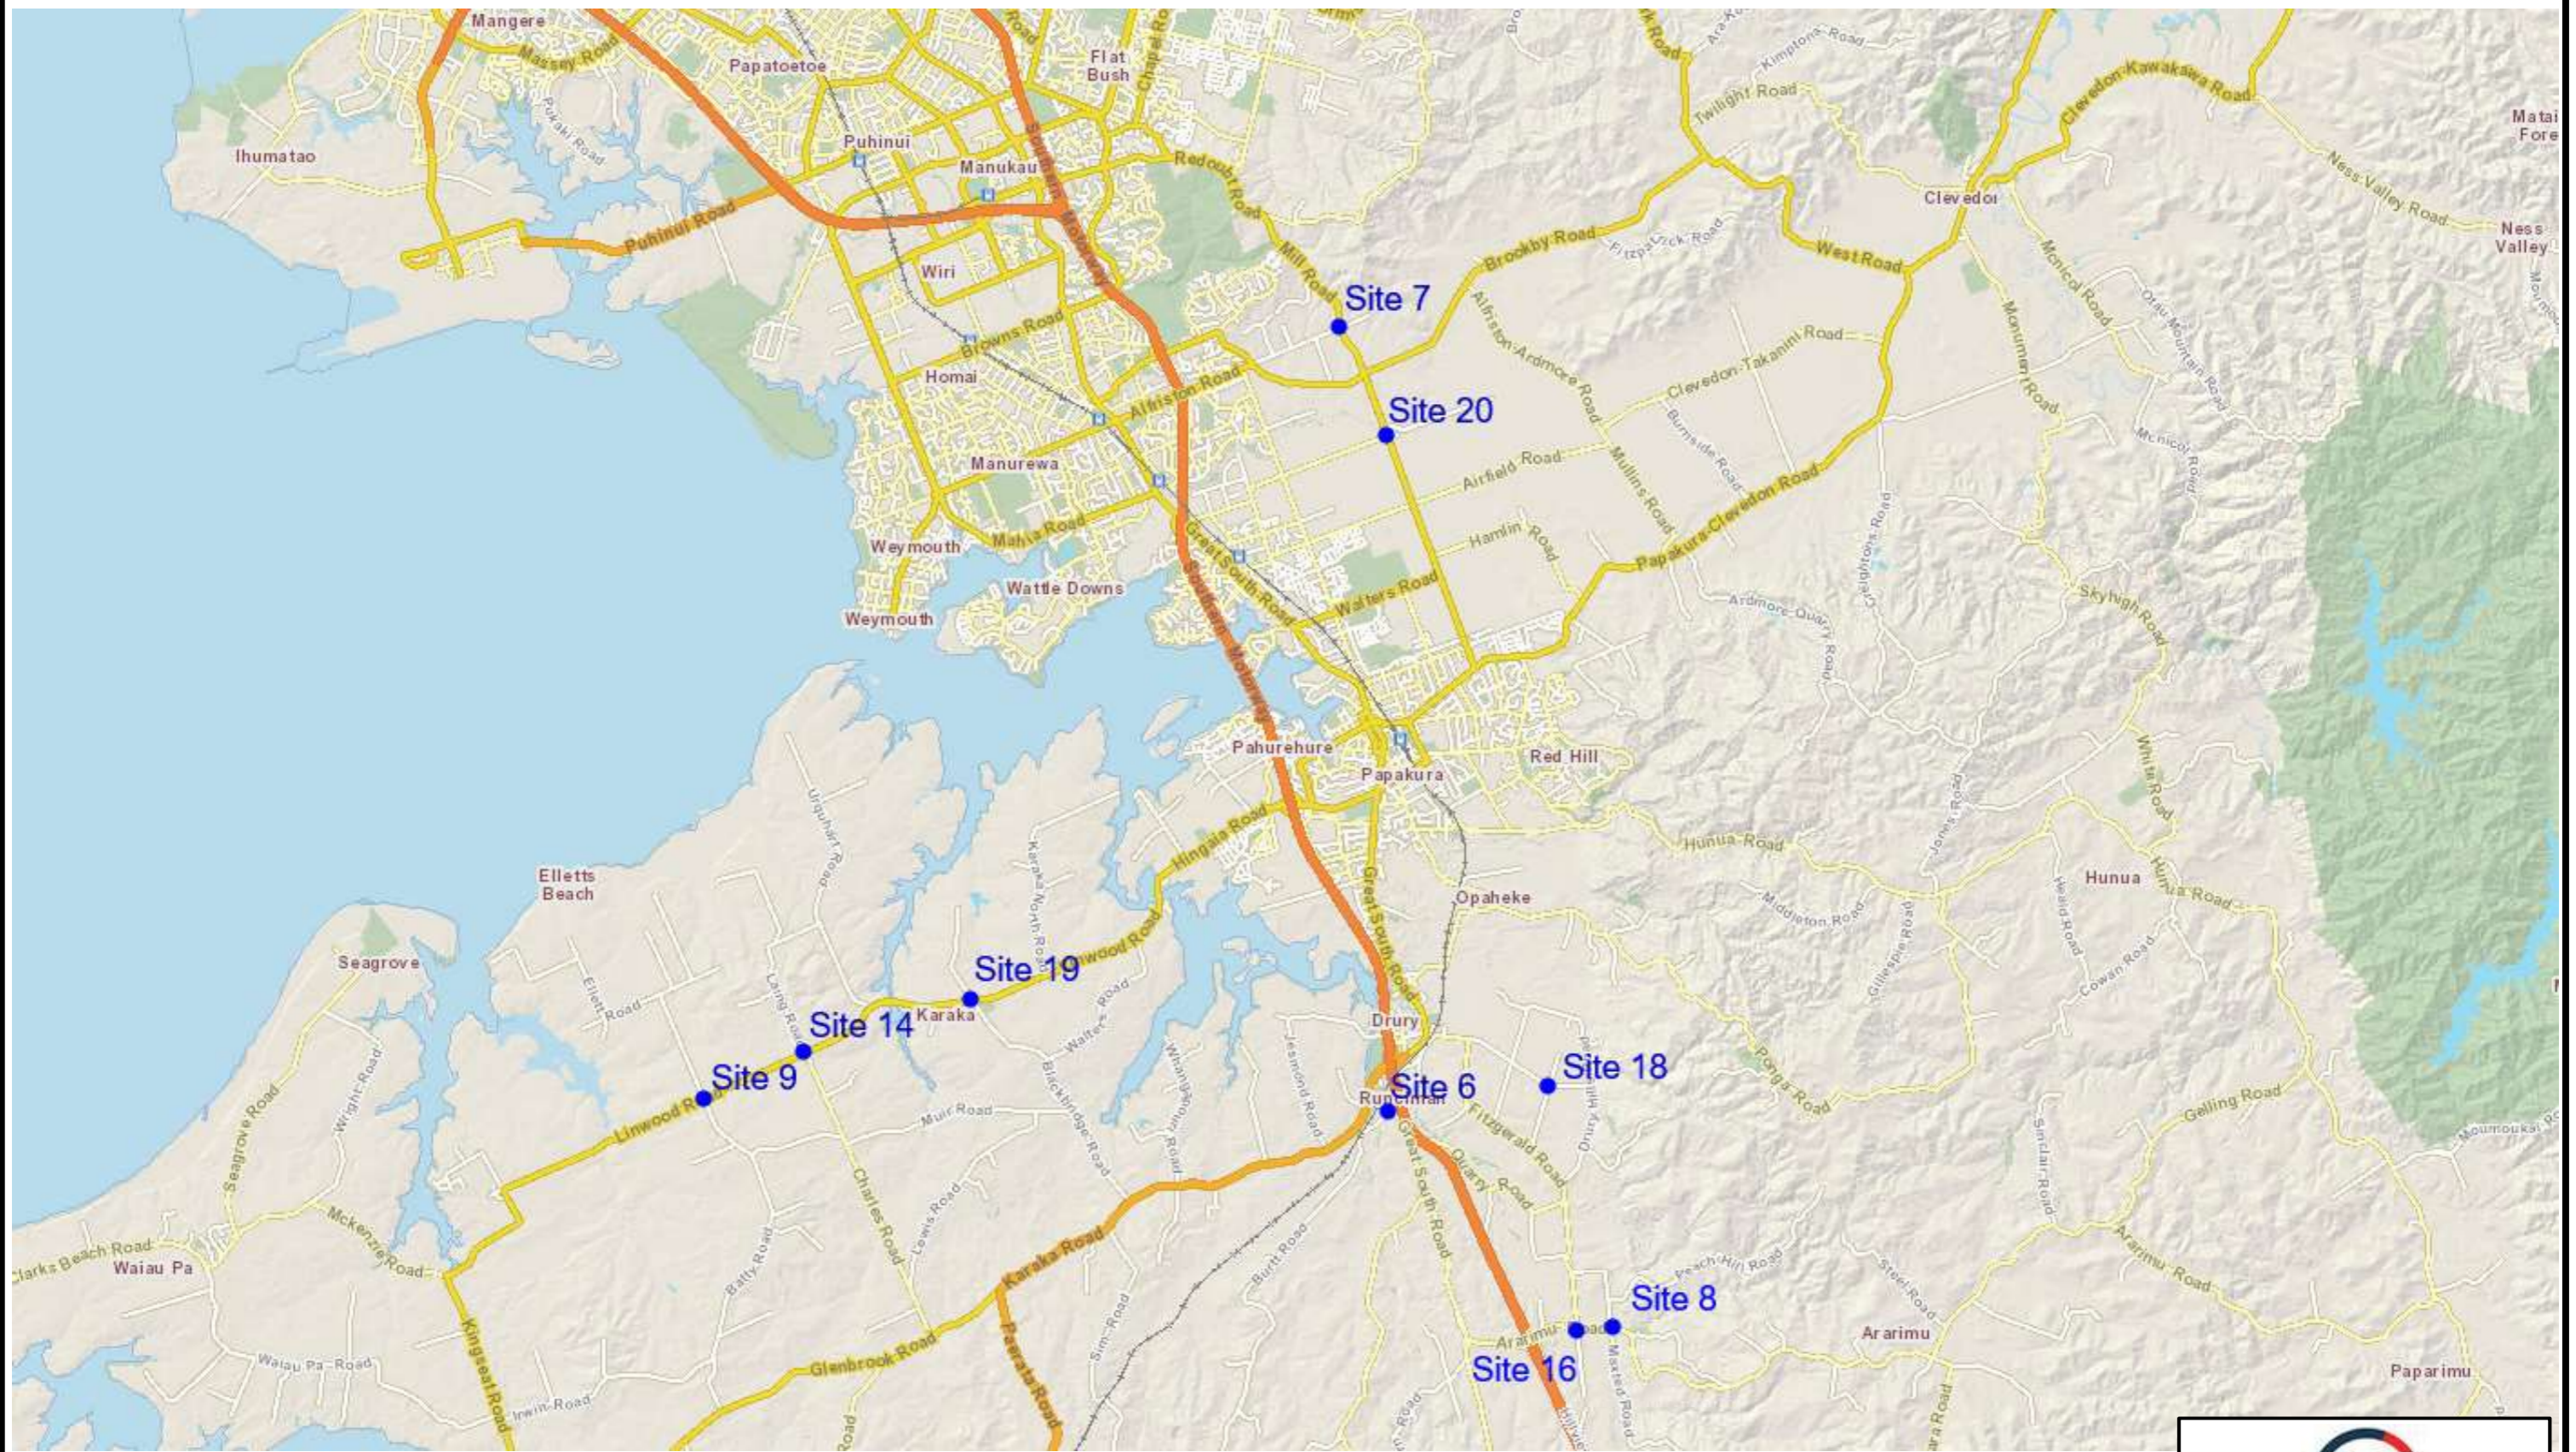

Proactive Intersections  
Treatment – Locations Plan 1

For Information

DATE: 14/09/2018

NOT TO SCALE

Proactive Intersections  
Treatment – Locations Plan 2

For Information

DATE: 14/09/2018

NOT TO SCALE