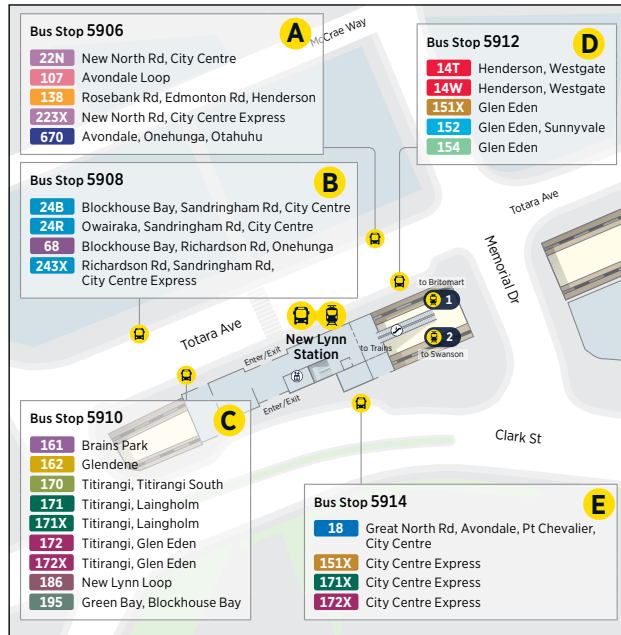

Avondale

City Centre

New Lynn

Wynyard Quarter