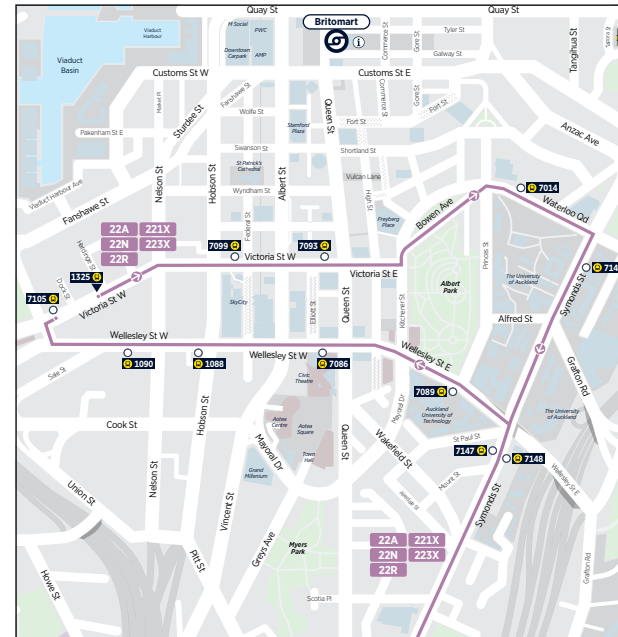

City Centre