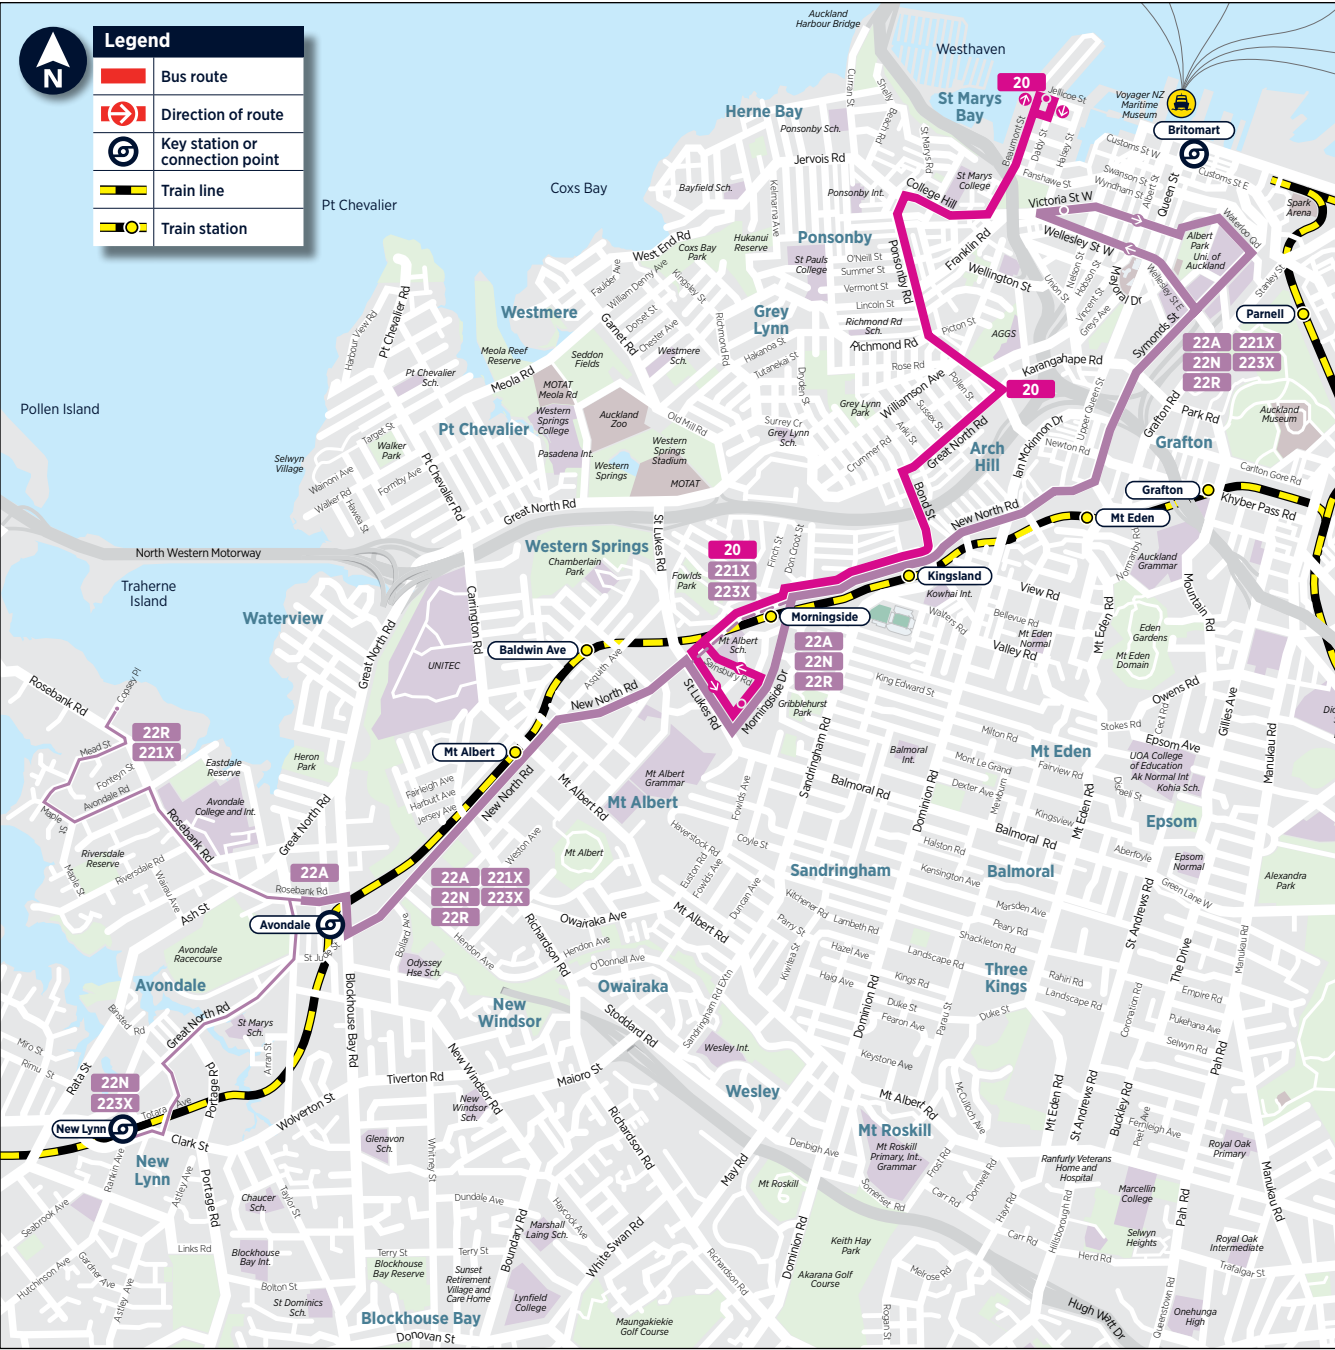

**22N** City Centre to Avondale, New Lynn,  
Rosebank Rd  
**22R** via Kingsland, St Lukes and New North Rd

		Victoria St West (Stop 1324)	St Lukes/ Morningside Dr (Stop 8866)	Avondale/ Rosebank Rd (Stop 1456)	New Lynn Station	Copsey Pl/ Rosebank Rd
Saturday cont..	22N	17:25	17:49	18:02	18:19	-
	22R	17:40	18:03	18:17	-	18:32
	22N	17:55	18:18	18:30	18:47	-
	22R	18:10	18:33	18:46	-	19:00
	22N	18:25	18:48	19:00	19:15	-
	22R	18:40	19:03	19:16	-	19:30
	22N	18:55	19:17	19:29	19:43	-
	22R	19:10	19:32	19:45	-	19:59
	22N	19:25	19:47	19:59	20:13	-
	22R	19:40	20:02	20:13	-	20:27
	22N	19:55	20:17	20:28	20:41	-
	22R	20:10	20:32	20:43	-	20:55
	22N	20:25	20:47	20:58	21:10	-
	22R	20:40	21:02	21:13	-	21:25
	22N	20:55	21:17	21:28	21:39	-
	22R	21:10	21:30	21:41	-	21:53
	22N	21:25	21:45	21:56	22:07	-
	22R	21:40	22:00	22:11	-	22:23
	22N	21:55	22:15	22:26	22:37	-
	22R	22:10	22:30	22:41	-	22:53
	22N	22:25	22:45	22:56	23:07	-
	22R	22:40	23:00	23:11	-	23:23
	22N	22:55	23:14	23:24	23:35	-
	22R	23:10	23:29	23:39	-	23:51
	22N	23:25	23:44	23:54	00:03	-
	22R	23:40	23:59	00:09	-	00:21
	22N	23:55	00:14	00:24	00:33	-
	22R	00:40	00:58	01:07	-	01:18
	22R	01:40	01:58	02:07	-	02:18
	22R	02:40	02:58	03:07	-	03:18

# Route Map