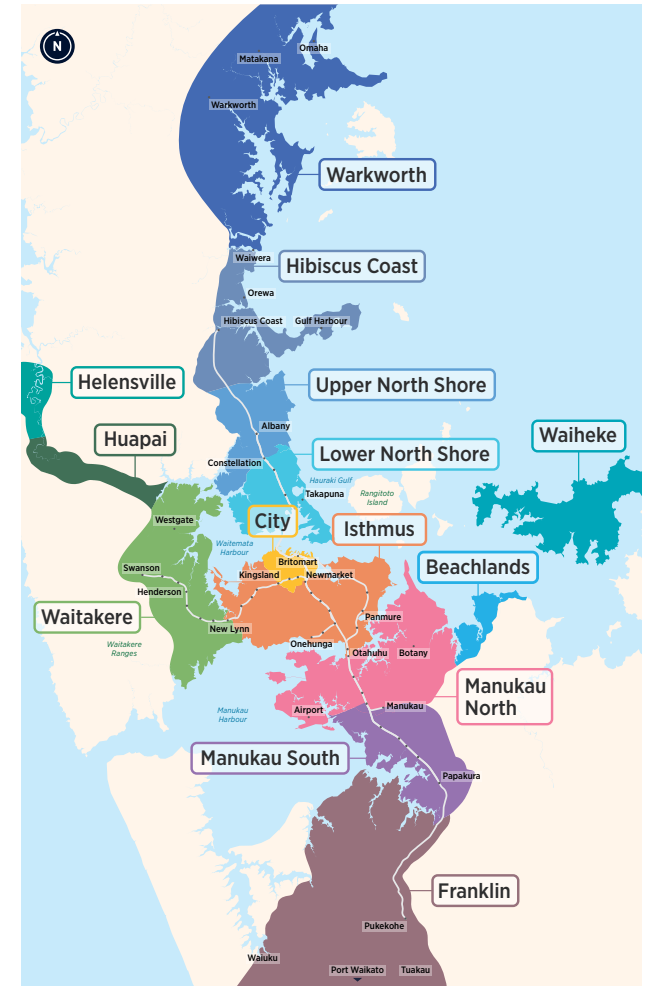

## Central Bus Timetable

### Your guide to buses in this area

▶▶▶ 20

22A

22N

22R

221X

223X

## Routes

- 20 St Lukes, Kingsland, Ponsonby, Wynyard Quarter
- 221X Rosebank Rd to City Express (Monday to Friday peak only)
- 223X New Lynn to City Express (Monday to Friday peak only)
- 22A, 22N, 22R New Lynn, Rosebank Rd, Avondale, New North Rd to City
- 22A, 22N, 22R City to New North Rd, Avondale, Rosebank Rd, New Lynn

## Fare Zones & Boundaries

- Warkworth
- Hibiscus Coast
- Manukau North
- Upper North Shore
- Waitakere
- Manukau South
- Lower North Shore
- City
- Franklin
- Helensville
- Isthmus
- Beachlands
- Waiheke