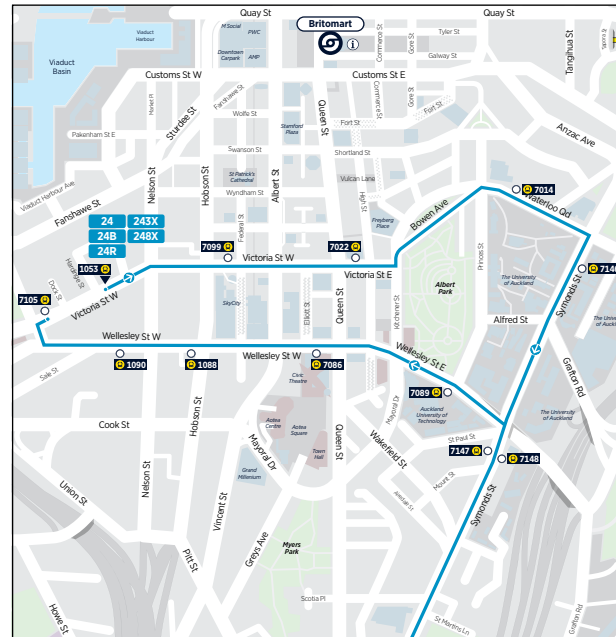

24B
24R

City Centre to Wesley, Blockhouse Bay,
New Lynn

via Sandringham Rd

		Victoria St West (Stop 1053)	Sandringham Shops (Stop 8316)	Wesley (Stop 8326)	Owairaka (Stop 8922)	Blockhouse Bay Rd (Stop 8353)	New Lynn Station
Sunday and Public Holidays cont	24B	17:05	17:35	17:39	-	17:52	18:00
	24R	17:20	17:50	-	17:58	-	18:13
	24B	17:35	18:05	18:09	-	18:22	18:30
	24R	17:50	18:20	-	18:28	-	18:43
	24B	18:05	18:35	18:39	-	18:52	19:00
	24R	18:20	18:50	-	18:58	-	19:13
	24B	18:35	19:03	19:07	-	19:20	19:28
	24R	18:50	19:18	-	19:26	-	19:41
	24B	19:05	19:33	19:37	-	19:49	19:57
	24R	19:20	19:45	-	19:53	-	20:07
	24B	19:35	20:00	20:03	-	20:15	20:22
	24R	19:50	20:15	-	20:23	-	20:37
	24B	20:05	20:30	20:33	-	20:45	20:52
	24R	20:20	20:45	-	20:53	-	21:07
	24B	20:35	21:00	21:03	-	21:15	21:22
	24R	20:50	21:15	-	21:22	-	21:34
	24B	21:05	21:30	21:33	-	21:45	21:52
	24R	21:20	21:45	-	21:52	-	22:04
	24B	21:35	22:00	22:03	-	22:15	22:22
	24R	21:50	22:15	-	22:22	-	22:34
	24B	22:05	22:30	22:33	-	22:45	22:52
	24R	22:20	22:45	-	22:51	-	23:02
	24B	22:35	23:00	23:03	-	23:15	23:22
	24R	22:50	23:15	-	23:21	-	23:32
	24B	23:05	23:30	23:33	-	23:45	23:52

Route Map

Blockhouse Bay

City Centre

New Lynn