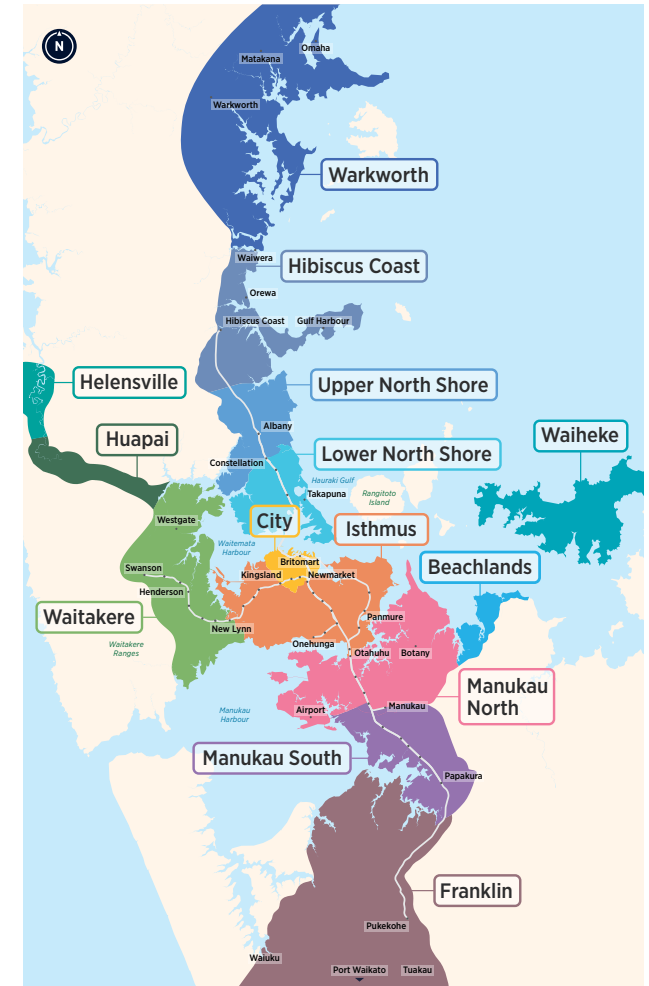

Wesley Blockhouse Bay Owairaka Sandringham Rd

Central Bus Timetable

Your guide to buses in this area

24B

24R

24W

243X

248X

Routes

- **243X** New Lynn, Owairaka to City Express (Monday to Friday peak only)
- **248X** Blockhouse Bay, Wesley to City Express (Monday to Friday peak only)
- **24B, 24R, 24W** New Lynn, Blockhouse Bay, Owairaka, Wesley, Sandringham Rd to City
- **24B, 24R, 24W** City to Sandringham Rd, Wesley, Owairaka, Blockhouse Bay, New Lynn

Other timetables available in this area that may interest you

Timetable	Routes
Link	CityLink, InnerLink, OuterLink, TāmakiLink
Central Isthmus Crosstown	66, 68, 650, 670
New North Rd	20, 22A, 22N, 22R, 221X, 223X
Dominion Rd	25B, 25L, 252, 253
Mt Eden Rd	27H, 27T, 27W
Train timetable	Western Line

Fare Zones & Boundaries

- Warkworth
- Hibiscus Coast
- Upper North Shore
- Lower North Shore
- Helensville
- Huapai
- Waitakere
- City
- Isthmus
- Waiheke
- Manukau North
- Manukau South
- Franklin
- Beachlands

Effective 30 September 2018

For more information on fares visit www.AT.govt.nz/fares