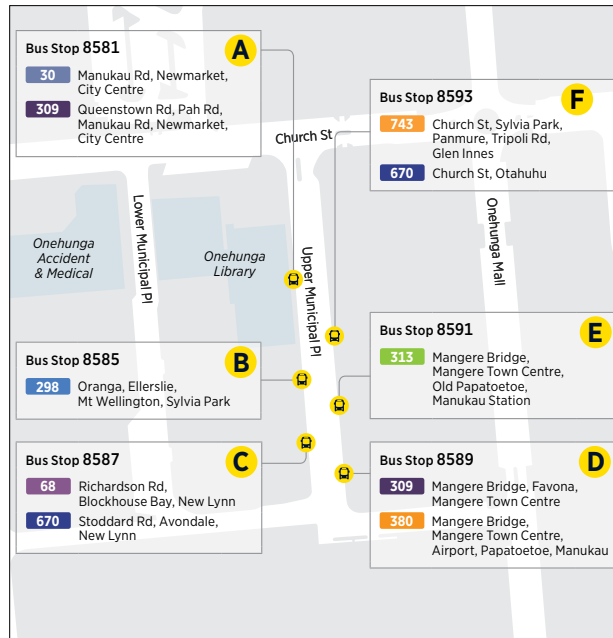

Ellerslie

Otahuhu Station

Royal Oak

Onehunga

Panmure

Sylvia Park