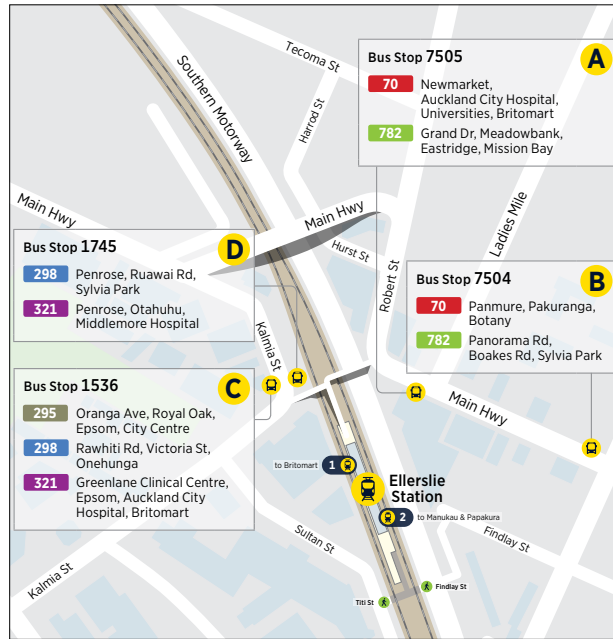

Ellerslie

Otahuhu Station

Royal Oak

Onehunga

Panmure

Sylvia Park