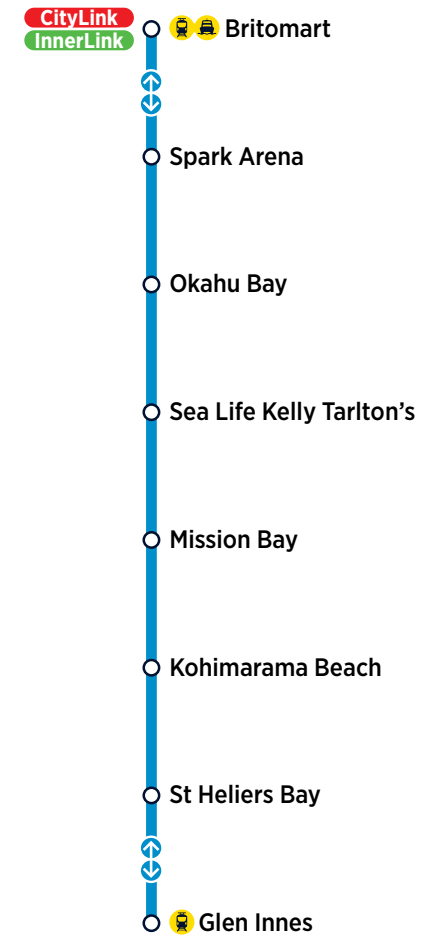

CityLink

Every 7 to 8 Minutes*

Mon-Fri 06:00 - Midnight
Sat/Sun/Holidays 06:20 - Midnight

InnerLink

Every 10 to 15 Minutes*

Mon-Fri 06:10 - Midnight
Sat/Sun/Holidays 06:20 - Midnight

OuterLink

Every 12 to 15 Minutes*

Mon-Fri 06:00 - Midnight
Sat/Sun/Holidays 06:00 - Midnight

TāmakiLink

Every 15 Minutes*

To Britomart: Mon-Sat 05:30 - 23:15
Sun/Holidays 06:00 - 23:15
From Britomart: Mon-Sat 06:10 - 23:55
Sun/Holidays 06:40 - 23:55
(Fri/Sat 01:00, 02:00, 03:00)

Route Map

Legend	
	Bus route
	Direction of route
	Key station or connection point
	Train line
	Train station
	Museum
	Zoo
	Parks
	Swimming
	Race course
	Golf
	Stadium
	Shopping
	Food

Tamaki Link