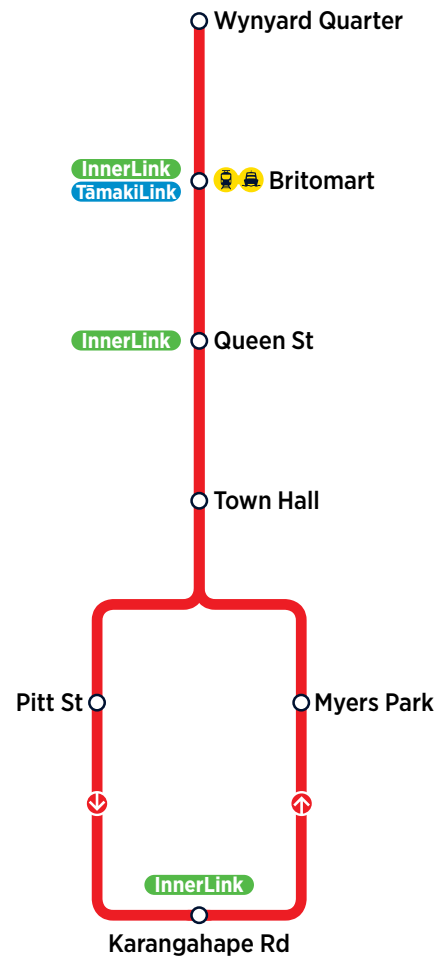

CityLink

Every 7 to 8 Minutes*

Mon-Fri 06:00 - Midnight
Sat/Sun/Holidays 06:20 - Midnight

InnerLink

Every 10 to 15 Minutes*

Mon-Fri 06:10 - Midnight
Sat/Sun/Holidays 06:20 - Midnight

OuterLink

Every 12 to 15 Minutes*

Mon-Fri 06:00 - Midnight
Sat/Sun/Holidays 06:00 - Midnight

TāmakiLink

Every 15 Minutes*

To Britomart: Mon-Sat 05:30 - 23:15
Sun/Holidays 06:00 - 23:15
From Britomart: Mon-Sat 06:10 - 23:55
Sun/Holidays 06:40 - 23:55
(Fri/Sat 01:00, 02:00, 03:00)

Route Map

Legend	
	Bus route
	Direction of route
	Key station or connection point
	Train line
	Train station
	Museum
	Zoo
	Parks
	Swimming
	Race course
	Golf
	Stadium
	Shopping
	Food

Tamaki Link