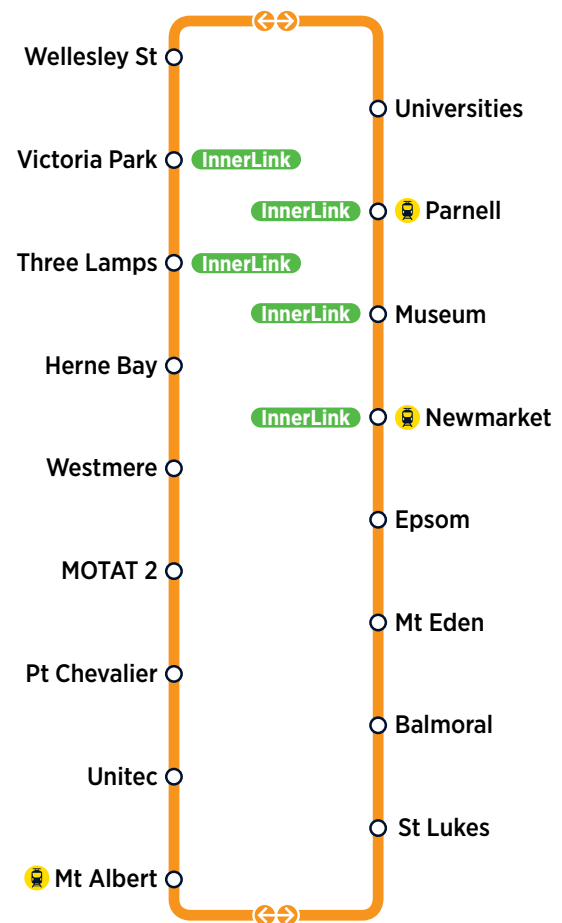

CityLink

Every 7 to 8 Minutes*

Mon-Fri 06:00 - Midnight
Sat/Sun/Holidays 06:20 - Midnight

InnerLink

Every 10 to 15 Minutes*

Mon-Fri 06:10 - Midnight
Sat/Sun/Holidays 06:20 - Midnight

OuterLink

Every 12 to 15 Minutes*

Mon-Fri 06:00 - Midnight
Sat/Sun/Holidays 06:00 - Midnight

TāmakiLink

Every 15 Minutes*

To Britomart: Mon-Sat 05:30 - 23:15
Sun/Holidays 06:00 - 23:15
From Britomart: Mon-Sat 06:10 - 23:55
Sun/Holidays 06:40 - 23:55
(Fri/Sat 01:00, 02:00, 03:00)

Route Map

Legend	
	Bus route
	Direction of route
	Key station or connection point
	Train line
	Train station
	Museum
	Zoo
	Parks
	Swimming
	Race course
	Golf
	Stadium
	Shopping
	Food

Tamaki Link