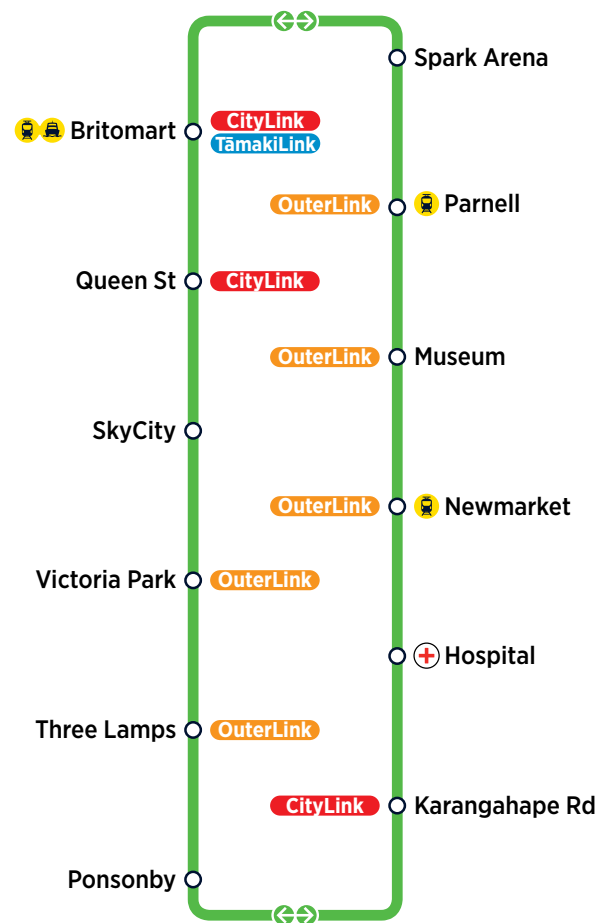

CityLink

Every 7 to 8 Minutes*

Mon-Fri 06:00 - Midnight
Sat/Sun/Holidays 06:20 - Midnight

InnerLink

Every 10 to 15 Minutes*

Mon-Fri 06:10 - Midnight
Sat/Sun/Holidays 06:20 - Midnight

OuterLink

Every 12 to 15 Minutes*

Mon-Fri 06:00 - Midnight
Sat/Sun/Holidays 06:00 - Midnight

TāmakiLink

Every 15 Minutes*

To Britomart: Mon-Sat 05:30 - 23:15
Sun/Holidays 06:00 - 23:15
From Britomart: Mon-Sat 06:10 - 23:55
Sun/Holidays 06:40 - 23:55
(Fri/Sat 01:00, 02:00, 03:00)

Route Map

Legend	
	Bus route
	Direction of route
	Key station or connection point
	Train line
	Train station
	Museum
	Zoo
	Parks
	Swimming
	Race course
	Golf
	Stadium
	Shopping
	Food

Tamaki Link