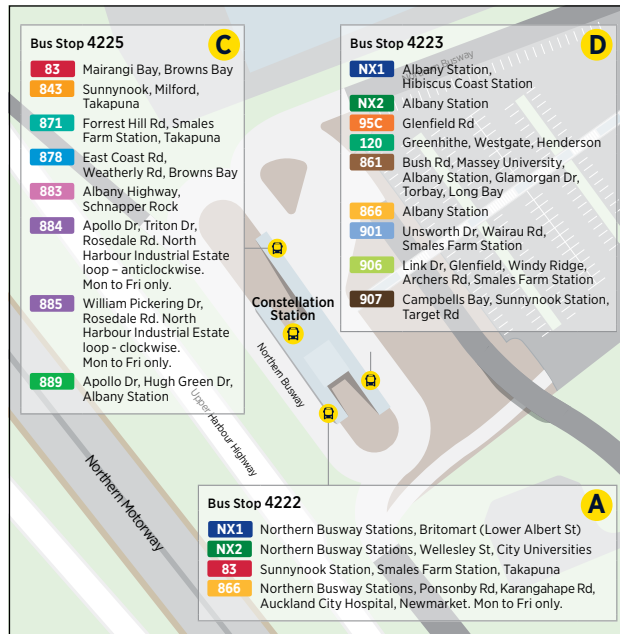

843

Constellation Station to Akoranga Station

via Sunnynook, Milford and Takapuna

	Constellation Station (Stop 4225)	Kitchener Rd / Milford Shops (Stop 3257)	Takapuna Transport Centre (Stop 3381)	Akoranga Station
Monday to Friday	06:00	06:12	06:17	06:26
	06:30	06:42	06:47	06:56
	07:00	07:16	07:23	07:31
	07:30	07:46	07:53	08:03
	08:00	08:15	08:22	08:36
	08:30	08:45	08:52	09:06
	09:00	09:15	09:22	09:31
	09:30	09:45	09:52	10:01
	10:00	10:15	10:21	10:28
	10:30	10:45	10:51	10:58
	11:00	11:15	11:21	11:28
	11:30	11:45	11:51	11:58
	12:00	12:14	12:20	12:28
	12:30	12:44	12:50	12:58
	13:00	13:14	13:20	13:28
	13:30	13:44	13:50	13:58
	14:00	14:14	14:20	14:28
	14:30	14:44	14:50	14:58
	15:00	15:15	15:21	15:31
	15:30	15:45	15:51	16:01
	16:00	16:15	16:21	16:31
	16:30	16:45	16:51	17:01
17:00	17:15	17:21	17:31	
17:30	17:45	17:51	17:58	
18:00	18:13	18:19	18:26	
18:30	18:43	18:49	18:56	
19:00	19:12	19:17	19:23	
19:30	19:42	19:47	19:53	
20:00	20:11	20:16	20:23	
21:00	21:11	21:16	21:23	
22:00	22:11	22:16	22:23	

Route Map

Legend	
	Bus route
	Direction of route
	Key station or connection point
	Ferry terminal

City Centre

Akoranga Bus Station

Milford

Sunnynook Bus Station

Constellation Bus Station

Smales Farm Bus Station