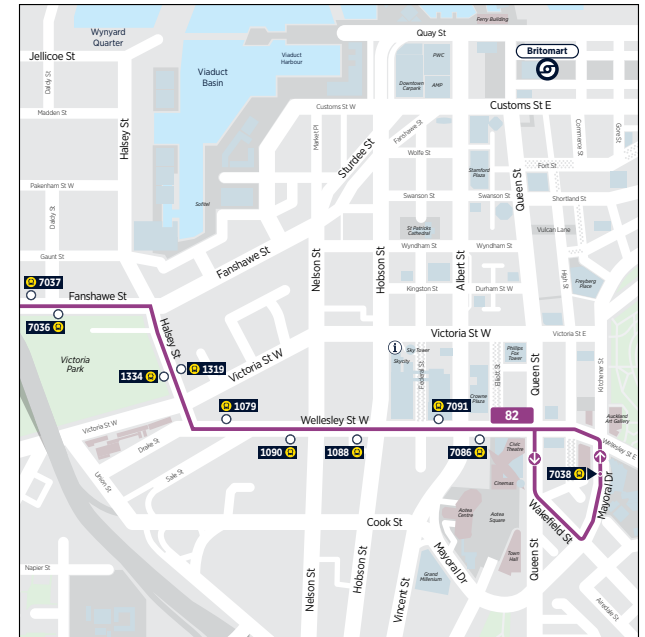

907 Constellation Station to Campbells Bay

via Target Rd, Sunnynook Rd and Sunnynook Station

	Constellation Station (Stop 4223)	Sunnynook Rd / Sunnynook Station (Stop 3238)	Beach Rd / Kowhai Rd
Sunday and Public Holidays	06:45	06:55	07:05
	07:45	07:57	08:10
	08:45	08:57	09:10
	09:45	09:55	10:05
	10:45	10:55	11:05
	11:45	11:55	12:05
	12:45	12:55	13:05
	13:45	13:55	14:05
	14:45	14:55	15:05
	15:45	15:57	16:10
16:45	16:57	17:10	
17:45	17:57	18:10	
18:45	18:57	19:10	
19:45	19:55	20:05	
20:45	20:55	21:05	
21:45	21:55	22:05	
22:45	22:55	23:05	

Route Map

Legend	
	Bus route
	Direction of route
	Key station or connection point
	Ferry terminal

City Centre

Akoranga Bus Station

Milford

Sunnynook Bus Station

Constellation Bus Station

Smales Farm Bus Station