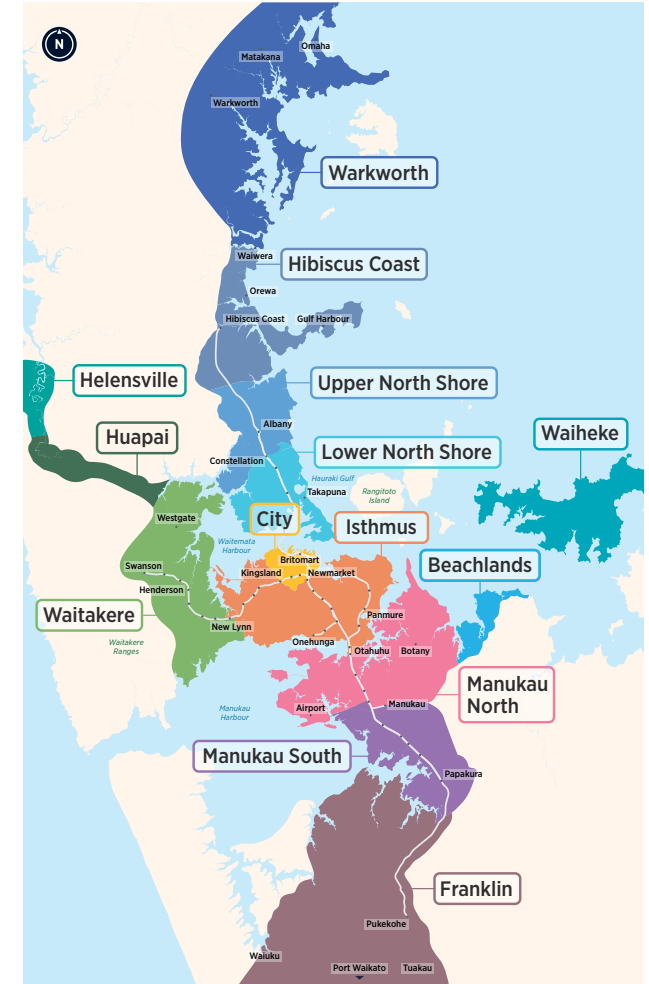

Sunnynook Campbells Bay Milford Takapuna

Northern Bus Timetable

Your guide to buses in this area

▶▶ 82	▶▶ 83	
842	843	845
856	871	907

Routes

- 82 Milford, Takapuna, Wellesley St, City Centre (Mayoral Dr)
- 83 Massey University, Albany Station, Browns Bay, Mairangi Bay, Constellation Station, Smales Farm Station, Takapuna
- 842 Crown Hill, East Coast Rd, Shakespeare Rd, Smales Farm Station
- 843 Constellation Station, Sunnynook, East Coast Rd, Milford, Smales Farm Station, Takapuna, Akoranga Station
- 845 Milford, Nile Rd, North Shore Hospital, Smales Farm Station, Karaka St, Takapuna
- 856 Albany Station, Torbay, Browns Bay, Beach Rd, Milford, Smales Farm Station, North Shore Hospital, Takapuna
- 871 Constellation Station, Forrest Hill Rd, Smales Farm Station, Takapuna
- 907 Campbells Bay, Sunnynook Station, Target Rd, Constellation Station

Other timetables available in this area that may interest you

Timetable	Routes
Devonport, Bayswater, Hauraki	801, 802, 806, 807, 814, Devonport Ferry, Bayswater Ferry
Long Bay, Torbay, Browns Bay, Mairangi Bay	83, 856, 861, 865, 878
Beach Haven, Birkenhead	97B, 97R, 97V, 917, 931, 933, 941, 942, 966, Beach Haven Ferry, Birkenhead Ferry
Glenfield, Bayview, Windy Ridge	95B, 95C, 95G, 906, 917, 939, 941, Birkenhead Ferry
Hillcrest, Northcote	923, 924, 926, 928, 942
Greenhithe, Unsworth Heights, Wairau Valley	120, 901, 906, 907
Albany	883, 884, 885, 861, 866, 889, 890, 917
Hibiscus Coast	981, 982, 983, 984, 985, 986, 987, 988, NX1, Gulf Harbour Ferry
Hibiscus Coast Station, Albany Station, Britomart (Lower Albert St) via all Northern Busway stations	NX1
Albany Station, City universities, Wellesley St via all Northern Busway stations	NX2
Warkworth	995, 996, 997

Fare Zones & Boundaries

- Warkworth
- Hibiscus Coast
- Upper North Shore
- Lower North Shore
- Helensville
- Huapai
- Waitakere
- City
- Isthmus
- Waiheke
- Manukau North
- Manukau South
- Franklin
- Beachlands