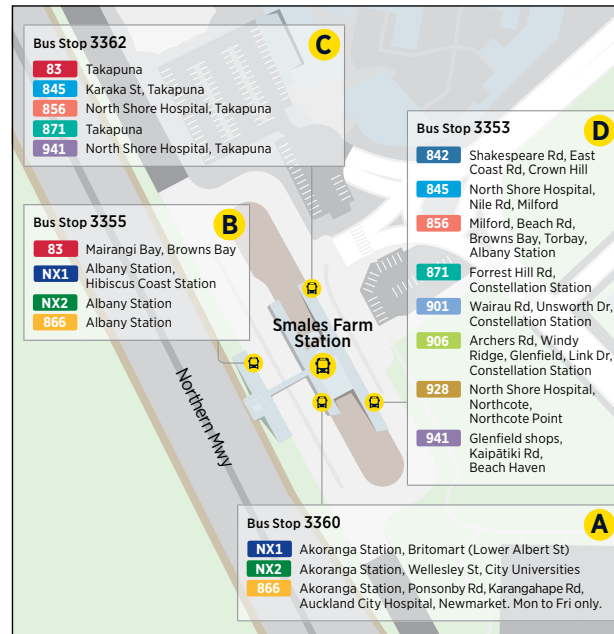

856 Takapuna to Albany Station

via North Shore Hospital, Smales Farm Station, Milford, Beach Rd and Torbay

	Takapuna Transport Centre (Stop 3568)	North Shore Hospital (Stop 3869)	Smales Farm Station (Stop 3353)	Mairangi Bay Shops (Stop 3158)	Browns Bay Shops (Stop 3122)	Torbay Shops (Stop 3068)	Albany Station
Sunday and Public Holidays	06:40	06:44	06:46	06:59	07:07	07:14	07:30
	07:10	07:14	07:16	07:29	07:37	07:44	08:00
	07:40	07:44	07:46	07:59	08:07	08:14	08:30
	08:10	08:14	08:16	08:30	08:39	08:46	09:02
	08:40	08:44	08:46	09:00	09:09	09:16	09:32
Then at the following minutes past each hour	:10	:14	:16	:31	:41	:49	:05
	:40	:44	:46	:01	:11	:19	:35
until	17:40	17:44	17:46	18:01	18:11	18:19	18:35
	18:10	18:14	18:16	18:29	18:38	18:45	19:01
	18:40	18:44	18:46	18:59	19:08	19:15	19:31
	19:10	19:14	19:16	19:29	19:38	19:45	20:01
	19:40	19:44	19:46	19:59	20:08	20:15	20:31
	20:10	20:14	20:16	20:29	20:38	20:45	21:01
	20:40	20:44	20:46	20:59	21:08	21:15	21:31
	21:10	21:14	21:16	21:29	21:37	21:44	22:00
	21:40	21:44	21:46	21:59	22:07	22:14	22:30
	22:10	22:14	22:16	22:29	22:37	22:44	23:00
	22:40	22:44	22:46	22:58	23:06	23:13	23:29
	23:10	23:14	23:16	23:28	23:36	23:43	23:59

Route Map

Legend	
	Bus route
	Direction of route
	Key station or connection point
	Ferry terminal

City Centre

Akoranga Bus Station

Milford

Sunnynook Bus Station

Constellation Bus Station

Smales Farm Bus Station