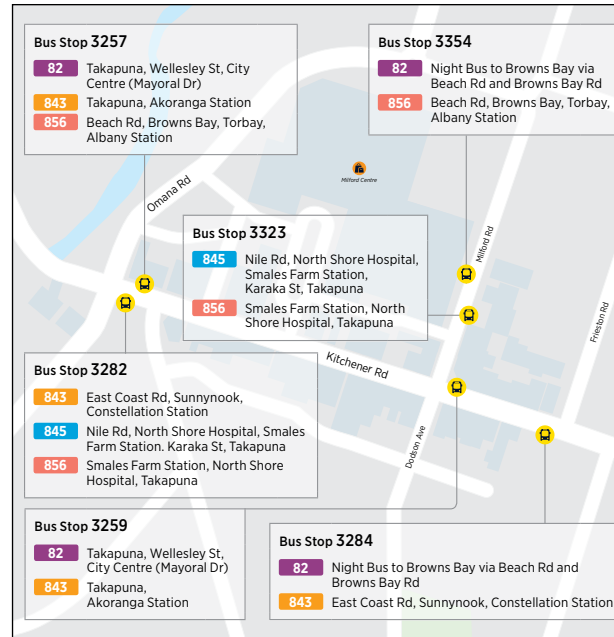

Route Map

Legend	
	Bus route
	Direction of route
	Key station or connection point
	Ferry terminal

City Centre

Akoranga Bus Station

Milford

Sunnynook Bus Station

Constellation Bus Station

Smales Farm Bus Station