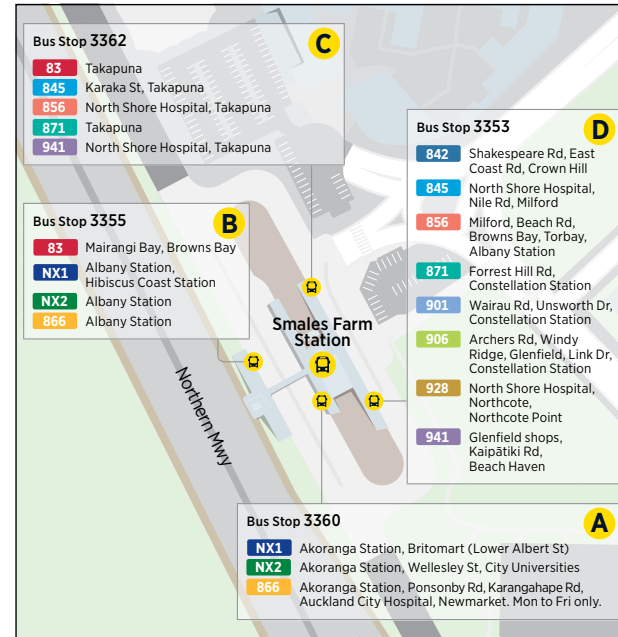

865 Albany Station to Browns Bay

via Oaktree Ave

	Albany Station (Stop 4229)	Browns Bay Shops
Saturday	07:00	07:10
	07:30	07:40
Then at the following minutes past each hour	:00	:10
	:30	:40
until	19:30	19:40
	20:00	20:10
	20:30	20:40
	21:00	21:10
	21:30	21:40
	22:00	22:10
	22:30	22:40
	23:00	23:10
	23:30	23:40
	00:00	00:10

865 Albany Station to Browns Bay

via Oaktree Ave

	Albany Station (Stop 4229)	Browns Bay Shops
Sunday and Public Holidays	07:30	07:40
	08:00	08:10
	08:30	08:40
Then at the following minutes past each hour	:00	:10
	:30	:40
until	19:30	19:40
	20:00	20:10
	20:30	20:40
	21:00	21:10
	21:30	21:40
	22:00	22:10
	22:30	22:40
	23:00	23:10
	23:30	23:40

878 Constellation Station to Browns Bay

via East Coast Rd and Weatherly Rd

	Constellation Station (Stop 4225)	East Coast Rd / Northcross Shops (Stop 3185)	Browns Bay Shops
Sunday and Public Holidays	07:00	07:11	07:23
	07:30	07:41	07:53
Then at the following minutes past each hour	:00	:11	:23
	:30	:41	:53
until	19:30	19:41	19:53
	20:00	20:11	20:23
	20:30	20:41	20:53
	21:00	21:11	21:23
	21:30	21:41	21:53
	22:00	22:11	22:23
	22:30	22:41	22:53
	23:00	23:11	23:23

Route Map

Albany Bus Station

Smales Farm Bus Station

Constellation Bus Station

Takapuna Transport Centre