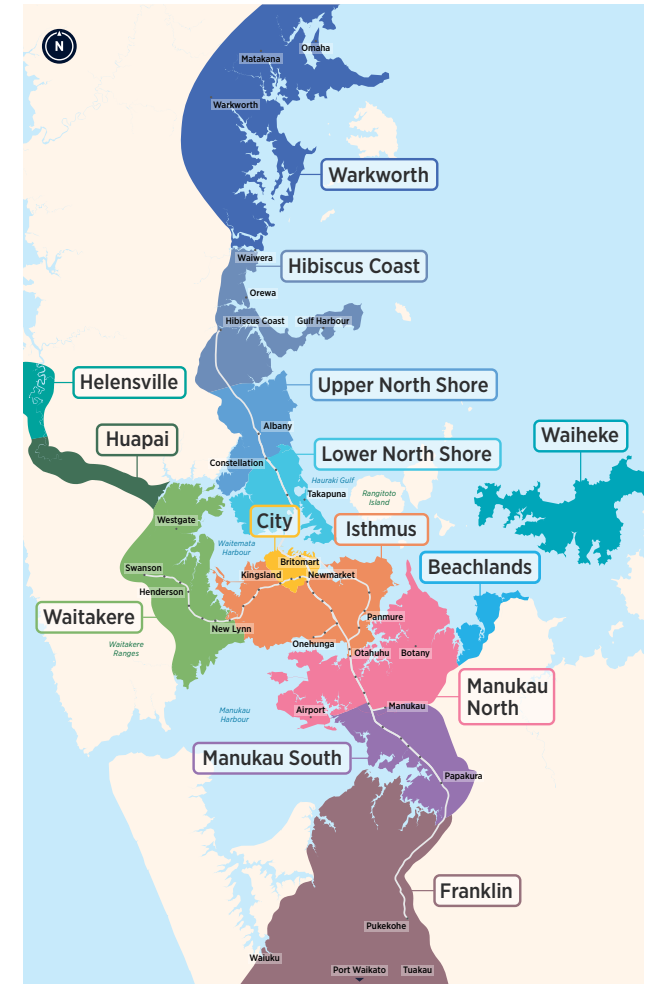

Long Bay Torbay Browns Bay Mairangi Bay

Northern Bus Timetable

Your guide to buses in this area

83

856

861

865

878

Routes

- **83** Massey University, Albany Station, Browns Bay, Mairangi Bay, Constellation Station, Smales Farm Station, Takapuna
- **856** Albany Station, Torbay, Browns Bay, Beach Rd, Milford, Smales Farm Station, North Shore Hospital, Takapuna
- **861** Long Bay, Torbay, Glamorgan Dr, Albany Station, Massey University, Bush Rd, Constellation Station
- **865** Browns Bay, Oaktree Ave, Albany Station
- **878** Browns Bay, Weatherly Rd, East Coast Rd, Constellation Station

Other timetables available in this area that may interest you

Timetable	Routes
Devonport, Bayswater, Hauraki	801, 802, 806, 807, 814, Devonport Ferry, Bayswater Ferry
Campbells Bay, Sunnynook, Milford, Takapuna	82, 83, 842, 843, 845, 856, 871, 907
Beach Haven, Birkenhead	97B, 97R, 97V, 917, 931, 933, 941, 942, 966, Beach Haven Ferry, Birkenhead Ferry
Glenfield, Bayview, Windy Ridge	95B, 95C, 95G, 906, 917, 939, 941, Birkenhead Ferry
Hillcrest, Northcote	923, 924, 926, 928, 942
Greenhithe, Unsworth Heights, Wairau Valley	120, 901, 906, 907
Albany	883, 884, 885, 861, 866, 889, 890, 917
Hibiscus Coast	981, 982, 983, 984, 985, 986, 987, 988, NX1, Gulf Harbour Ferry
Hibiscus Coast Station, Albany Station, Britomart (Lower Albert St) via all Northern Busway stations	NX1
Albany Station, City universities, Wellesley St via all Northern Busway stations	NX2
Warkworth	995, 996, 997

Fare Zones & Boundaries

- Warkworth
- Hibiscus Coast
- Manukau North
- Upper North Shore
- Waitakere
- Manukau South
- Lower North Shore
- City
- Franklin
- Isthmus
- Beachlands
- Helensville
- Waiheke