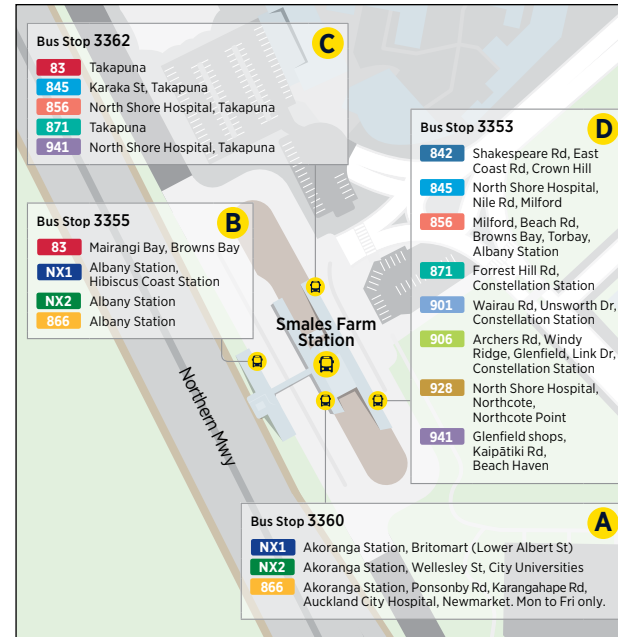

Smales Farm Bus Station