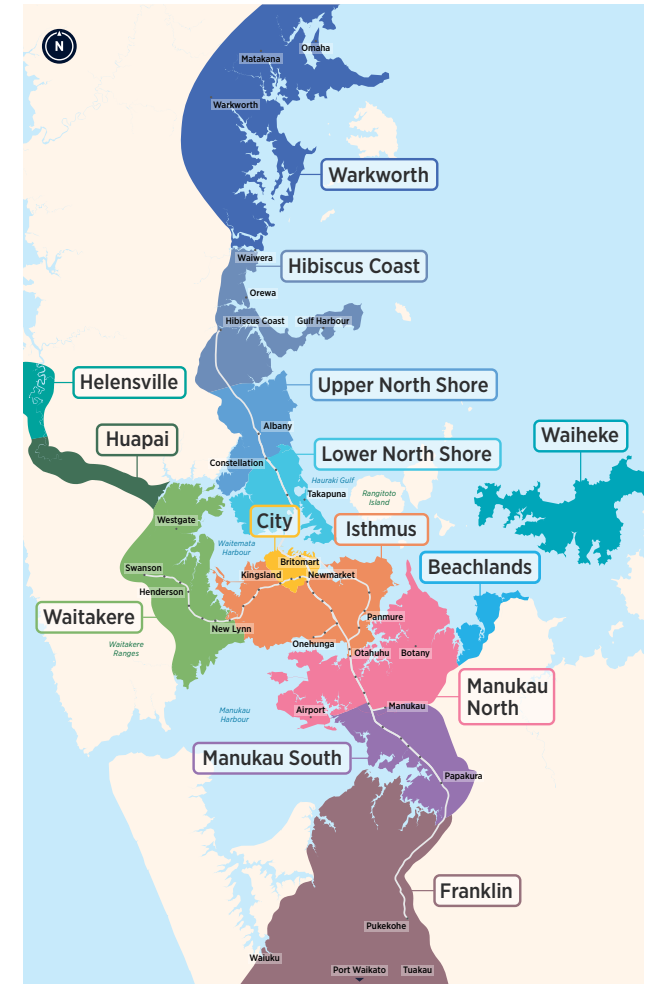

### Your guide to buses in this area

923

924

926

928

942

## Routes

- **923** Akoranga Station, Hillcrest, Northcote, Sylvan Ave, Wellesley St, City Centre (Mayoral Dr)
- **924** Hillcrest, Northcote, Lake Rd, Onewa Rd, Wellesley St, City Centre (Mayoral Dr) (Monday to Friday morning peak only)
- **926** Glenfield, Hillcrest West, Akoranga Station
- **928** Northcote Point, Northcote, North Shore Hospital, Smales Farm Station
- **942** Beach Haven, Highbury, Onewa Rd, Northcote, Akoranga Station, Takapuna

Other timetables available in this area that may interest you

Timetable	Routes
Devonport, Bayswater, Hauraki	<b>801, 802, 806, 807, 814, Devonport Ferry, Bayswater Ferry</b>
Campbells Bay, Sunnynook, Milford, Takapuna	<b>82, 83, 842, 843, 845, 856, 871, 907</b>
Long Bay, Torbay, Browns Bay, Mairangi Bay	<b>83, 856, 861, 865, 878</b>
Beach Haven, Birkenhead	<b>97B, 97R, 97V, 917, 931, 933, 941, 942, 966, Beach Haven Ferry, Birkenhead Ferry</b>
Glenfield, Bayview, Windy Ridge	<b>95B, 95C, 95G, 906, 917, 939, 941, Birkenhead Ferry</b>
Greenhithe, Unsworth Heights, Wairau Valley	<b>120, 901, 906, 907</b>
Albany	<b>883, 884, 885, 861, 866, 889, 890, 917</b>
Hibiscus Coast	<b>981, 982, 983, 984, 985, 986, 987, 988, NX1, Gulf Harbour Ferry</b>
Hibiscus Coast Station, Albany Station, Britomart (Lower Albert St) via all Northern Busway stations	<b>NX1</b>
Albany Station, City universities, Wellesley St via all Northern Busway stations	<b>NX2</b>
Warkworth	<b>995, 996, 997</b>

## Fare Zones & Boundaries

- Warkworth
- Hibiscus Coast
- Manukau North
- Upper North Shore
- Waitakere
- Manukau South
- Lower North Shore
- City
- Franklin
- Helensville
- Isthmus
- Beachlands
- Waiheke