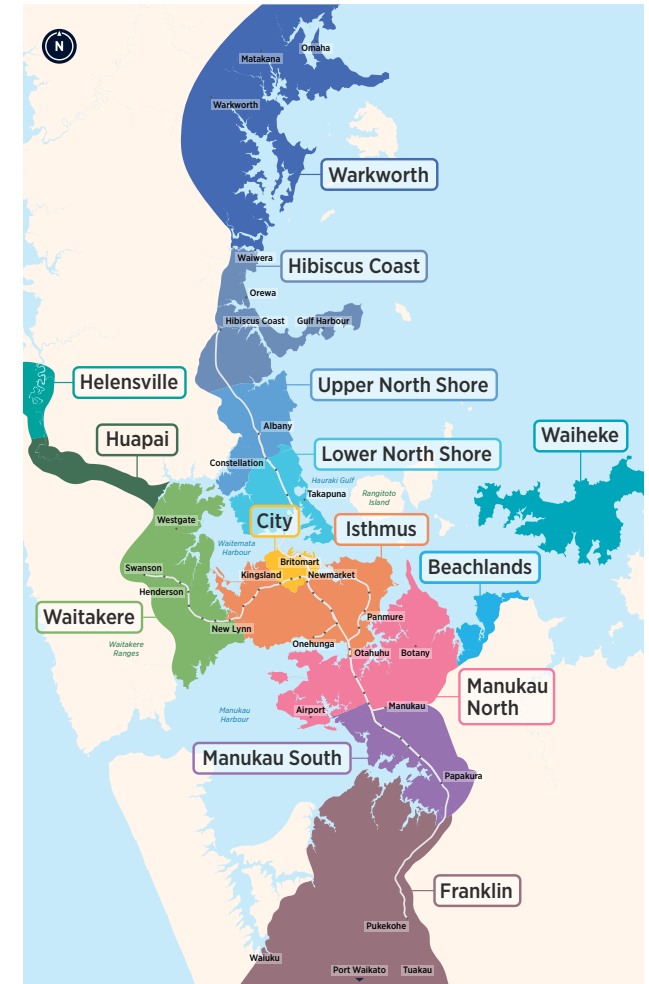

Greenhithe Unsworth Heights Wairau Valley

Northern Bus Timetable

Your guide to buses in this area

120

901

906

907

Routes

- **120** Constellation Station, Greenhithe, Westgate, Henderson
- **901** Constellation Station, Unsworth Dr, Wairau Rd, Smales Farm Station
- **906** Constellation Station, Link Dr, Glenfield, Windy Ridge, Archers Rd, Smales Farm Station
- **907** Campbells Bay, Sunnynook Station, Target Rd, Constellation Station

Other timetables available in this area that may interest you

| Timetable | Routes |
|--|--|
| Devonport, Bayswater, Hauraki | 801, 802, 806, 807, 814, Devonport Ferry, Bayswater Ferry |
| Campbells Bay, Sunnynook, Milford, Takapuna | 82, 83, 842, 843, 845, 856, 871, 907 |
| Long Bay, Torbay, Browns Bay, Mairangi Bay | 83, 856, 861, 865, 878 |
| Beach Haven, Birkenhead | 97B, 97R, 97V, 917, 931, 933, 941, 942, 966 Beach Haven Ferry, Birkenhead Ferry |
| Glenfield, Bayview, Windy Ridge | 95B, 95C, 95G, 906, 917, 939, 941 Birkenhead Ferry |
| Hillcrest, Northcote | 923, 924, 926, 928, 942 |
| Albany | 883, 884, 885, 861, 866, 889, 890, 917 |
| Hibiscus Coast | 981, 982, 983, 984, 985, 986, 987, 988, NX1 Gulf Harbour Ferry |
| Hibiscus Coast Station, Albany Station, Britomart (Lower Albert St) via all Northern Busway stations | NX1 |
| Albany Station, City universities, Wellesley St via all Northern Busway stations | NX2 |
| Warkworth | 995, 996, 997 |

Fare Zones & Boundaries

- Warkworth
- Hibiscus Coast
- Manukau North
- Upper North Shore
- Lower North Shore
- Manukau South
- Helensville
- Huapai
- Franklin
- Waitakere
- City
- Beachlands
- Isthmus
- Waiheke