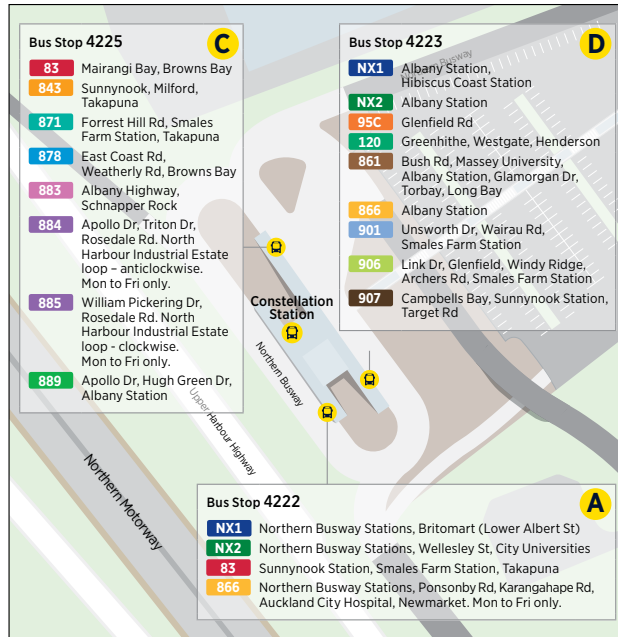

Other timetables available in this area that may interest you

| Timetable | Routes |
|--|--|
| Devonport, Bayswater, Hauraki | 801, 802, 806, 807, 814, Devonport Ferry, Bayswater Ferry |
| Campbells Bay, Sunnynook, Milford, Takapuna | 82, 83, 842, 843, 845, 856, 871, 907 |
| Long Bay, Torbay, Browns Bay, Mairangi Bay | 83, 856, 861, 865, 878 |
| Beach Haven, Birkenhead | 97B, 97R, 97V, 917, 931, 933, 941, 942, 966 Beach Haven Ferry, Birkenhead Ferry |
| Glenfield, Bayview, Windy Ridge | 95B, 95C, 95G, 906, 917, 939, 941 Birkenhead Ferry |
| Hillcrest, Northcote | 923, 924, 926, 928, 942 |
| Albany | 883, 884, 885, 861, 866, 889, 890, 917 |
| Hibiscus Coast | 981, 982, 983, 984, 985, 986, 987, 988, NX1 Gulf Harbour Ferry |
| Hibiscus Coast Station, Albany Station, Britomart (Lower Albert St) via all Northern Busway stations | NX1 |
| Albany Station, City universities, Wellesley St via all Northern Busway stations | NX2 |
| Warkworth | 995, 996, 997 |

907 Constellation Station to Campbells Bay

via Target Rd, Sunnynook Rd and Sunnynook Station

| | Constellation Station (Stop 4223) | Sunnynook Rd / Sunnynook Station (Stop 3238) | Beach Rd / Kowhai Rd |
|-----------------------------------|-----------------------------------|--|----------------------|
| Sunday and Public Holidays | 06:45 | 06:55 | 07:05 |
| | 07:45 | 07:57 | 08:10 |
| | 08:45 | 08:57 | 09:10 |
| | 09:45 | 09:55 | 10:05 |
| | 10:45 | 10:55 | 11:05 |
| | 11:45 | 11:55 | 12:05 |
| | 12:45 | 12:55 | 13:05 |
| | 13:45 | 13:55 | 14:05 |
| | 14:45 | 14:55 | 15:05 |
| | 15:45 | 15:57 | 16:10 |
| 16:45 | 16:57 | 17:10 | |
| 17:45 | 17:57 | 18:10 | |
| 18:45 | 18:57 | 19:10 | |
| 19:45 | 19:55 | 20:05 | |
| 20:45 | 20:55 | 21:05 | |
| 21:45 | 21:55 | 22:05 | |
| 22:45 | 22:55 | 23:05 | |

Route Map

Constellation Bus Station

Sunnynook Bus Station

Smales Farm Bus Station

Westgate