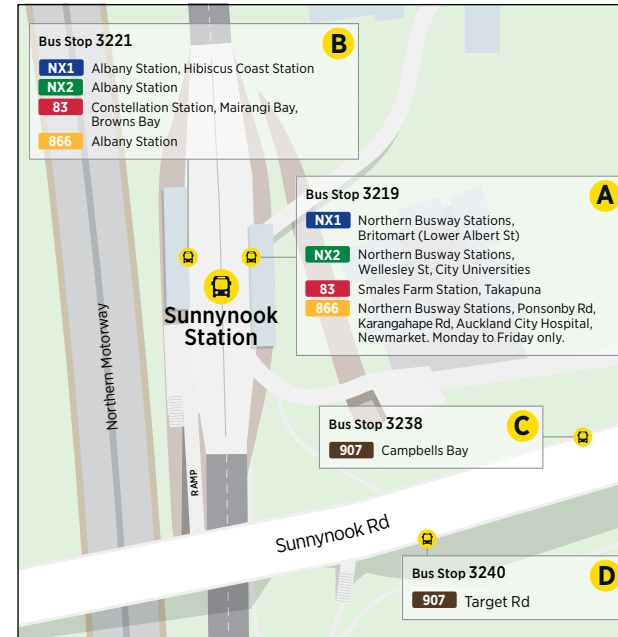

907 Constellation Station to Campbells Bay

via Target Rd, Sunnynook Rd and Sunnynook Station

| | Constellation Station (Stop 4223) | Sunnynook Rd / Sunnynook Station (Stop 3238) | Beach Rd / Kowhai Rd |
|-----------------------------------|-----------------------------------|--|----------------------|
| Sunday and Public Holidays | 06:45 | 06:55 | 07:05 |
| | 07:45 | 07:57 | 08:10 |
| | 08:45 | 08:57 | 09:10 |
| | 09:45 | 09:55 | 10:05 |
| | 10:45 | 10:55 | 11:05 |
| | 11:45 | 11:55 | 12:05 |
| | 12:45 | 12:55 | 13:05 |
| | 13:45 | 13:55 | 14:05 |
| | 14:45 | 14:55 | 15:05 |
| | 15:45 | 15:57 | 16:10 |
| 16:45 | 16:57 | 17:10 | |
| 17:45 | 17:57 | 18:10 | |
| 18:45 | 18:57 | 19:10 | |
| 19:45 | 19:55 | 20:05 | |
| 20:45 | 20:55 | 21:05 | |
| 21:45 | 21:55 | 22:05 | |
| 22:45 | 22:55 | 23:05 | |

Route Map

Constellation Bus Station

Sunnynook Bus Station

Smales Farm Bus Station

Westgate