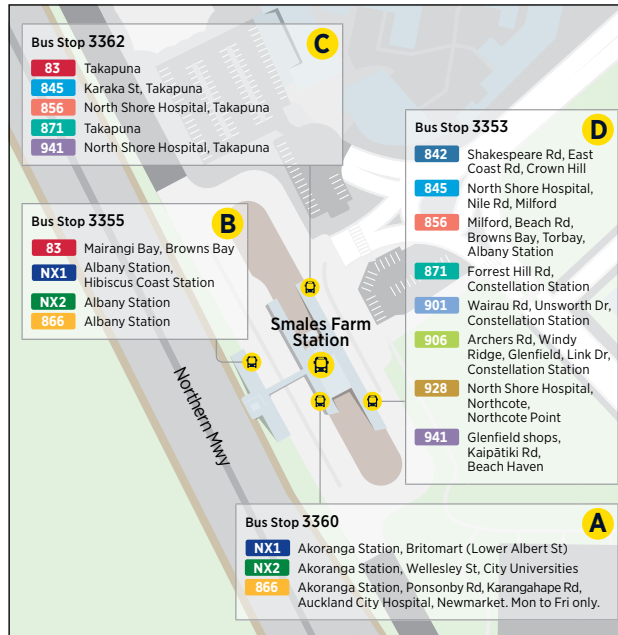

Other timetables available in this area that may interest you

| Timetable | Routes |
|--|--|
| Devonport, Bayswater, Hauraki | 801, 802, 806, 807, 814, Devonport Ferry, Bayswater Ferry |
| Campbells Bay, Sunnynook, Milford, Takapuna | 82, 83, 842, 843, 845, 856, 871, 907 |
| Long Bay, Torbay, Browns Bay, Mairangi Bay | 83, 856, 861, 865, 878 |
| Beach Haven, Birkenhead | 97B, 97R, 97V, 917, 931, 933, 941, 942, 966 Beach Haven Ferry, Birkenhead Ferry |
| Glenfield, Bayview, Windy Ridge | 95B, 95C, 95G, 906, 917, 939, 941 Birkenhead Ferry |
| Hillcrest, Northcote | 923, 924, 926, 928, 942 |
| Albany | 883, 884, 885, 861, 866, 889, 890, 917 |
| Hibiscus Coast | 981, 982, 983, 984, 985, 986, 987, 988, NX1 Gulf Harbour Ferry |
| Hibiscus Coast Station, Albany Station, Britomart (Lower Albert St) via all Northern Busway stations | NX1 |
| Albany Station, City universities, Wellesley St via all Northern Busway stations | NX2 |
| Warkworth | 995, 996, 997 |

Fare Zones & Boundaries

- Warkworth
- Hibiscus Coast
- Manukau North
- Upper North Shore
- Lower North Shore
- Manukau South
- Helensville
- Huapai
- Franklin
- Waitakere
- City
- Beachlands
- Isthmus
- Waiheke

Route Map

Constellation Bus Station

Sunnynook Bus Station

Smales Farm Bus Station

Westgate