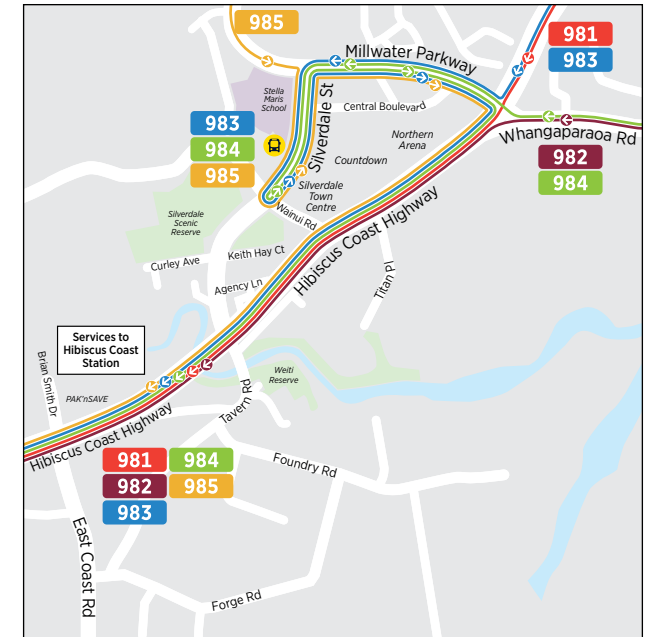

NX1 Britomart to Hibiscus Coast Station

via Northern Busway

	Lower Albert St / Britomart (Stop 7071)	Akoranga Station (Stop 4063)	Smales Farm Station (Stop 3355)	Sunnynook Station (Stop 3221)	Constellation Station (Stop 4223)	Albany Station (Stop 4229)	Hibiscus Coast Station
Sunday and Public Holidays	07:15	07:26	07:28	07:32	07:34	07:39	07:58
	07:45	07:56	07:58	08:02	08:04	08:09	08:28
	08:15	08:26	08:28	08:32	08:34	08:39	08:58
	08:45	08:56	08:58	09:02	09:04	09:09	09:28
	09:15	09:26	09:28	09:32	09:34	09:39	09:58
	09:45	09:56	09:58	10:02	10:04	10:09	10:28
Then at the following minutes past each hour	:15	:27	:29	:32	:34	:39	:58
	:45	:57	:59	:02	:04	:09	:28
until	17:45	17:57	17:59	18:02	18:04	18:09	18:28
	18:15	18:27	18:29	18:32	18:34	18:39	18:58
	18:45	18:56	18:58	19:02	19:04	19:09	19:28
	19:15	19:26	19:28	19:32	19:34	19:39	19:58
	19:45	19:56	19:58	20:02	20:04	20:09	20:28
	20:15	20:26	20:28	20:32	20:34	20:39	20:58
	20:45	20:56	20:58	21:02	21:04	21:09	21:28
	21:15	21:26	21:28	21:32	21:34	21:39	21:58
	21:45	21:56	21:58	22:02	22:04	22:09	22:28
	22:15	22:26	22:28	22:32	22:34	22:39	22:58
	22:45	22:56	22:58	23:02	23:04	23:09	23:28
	23:15	23:26	23:28	23:32	23:34	23:39	23:58
	23:45	23:55	23:57	00:00	00:02	00:08	00:28

Route Map

Silverdale to Hibiscus Coast Station

Silverdale from Hibiscus Coast Station

Albany Bus Station

Akoranga Bus Station

Hibiscus Coast Bus Station

Albany Station Bus Routes

Constellation Bus Station