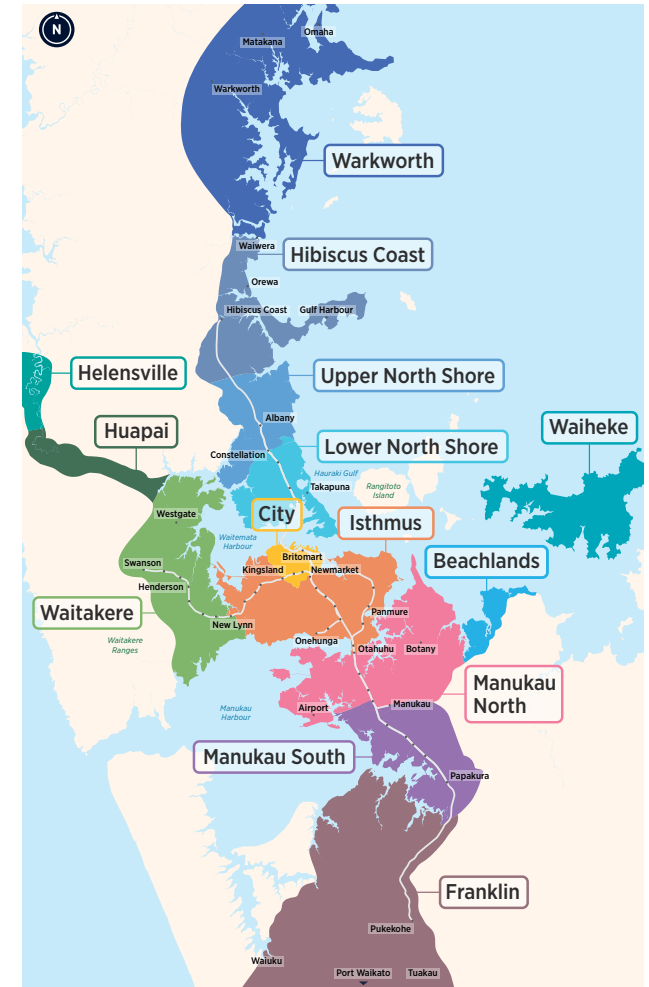

985

986

987

988

Routes

- **981** Waiwera, Orewa, Hibiscus Coast Station
- **982** Gulf Harbour, Manly Shops, Hibiscus Coast Station
- **983** Gulf Harbour, Vipond Rd, Red Beach, Hibiscus Coast Station
- **984** Orewa, Maygrove, Silverdale, Hibiscus Coast Station
- **985** Orewa, Millwater, Silverdale, Hibiscus Coast Station
- **986** Hibiscus Coast Station, Dairy Flat, Albany Station
- **987** Arkles Bay Loop
- **988** Gulf Harbour Ferry Terminal, The Plaza
- **NX1** Northern Express via Busway

Other timetables available in this area that may interest you

Timetable	Routes
Devonport, Bayswater, Hauraki	801, 802, 806, 807, 814, Devonport Ferry, Bayswater Ferry
Campbells Bay, Sunnynook, Milford, Takapuna	82, 83, 842, 843, 845, 856, 871, 907
Long Bay, Torbay, Browns Bay, Mairangi Bay	83, 856, 861, 865, 878
Beach Haven, Birkenhead	97B, 97R, 97V, 917, 931, 933, 941, 942, 966, Beach Haven Ferry, Birkenhead Ferry
Glenfield, Bayview, Windy Ridge	95B, 95C, 95G, 906, 917, 939, 941 Birkenhead Ferry
Hillcrest, Northcote	923, 924, 926, 928, 942
Greenhithe, Unsworth Heights, Wairau Valley	120, 901, 906, 907
Albany	883, 884, 885, 861, 866, 889, 890, 917
Hibiscus Coast Station, Albany Station, Britomart (Lower Albert St) via all Northern Busway stations	NX1
Albany Station, City universities, Wellesley St via all Northern Busway stations	NX2
Warkworth	995, 996, 997

Fare Zones & Boundaries

- Warkworth
- Huapai
- Manukau North
- Hibiscus Coast
- Waitakere
- Manukau South
- Upper North Shore
- City
- Franklin
- Lower North Shore
- Isthmus
- Beachlands
- Helensville
- Waiheke