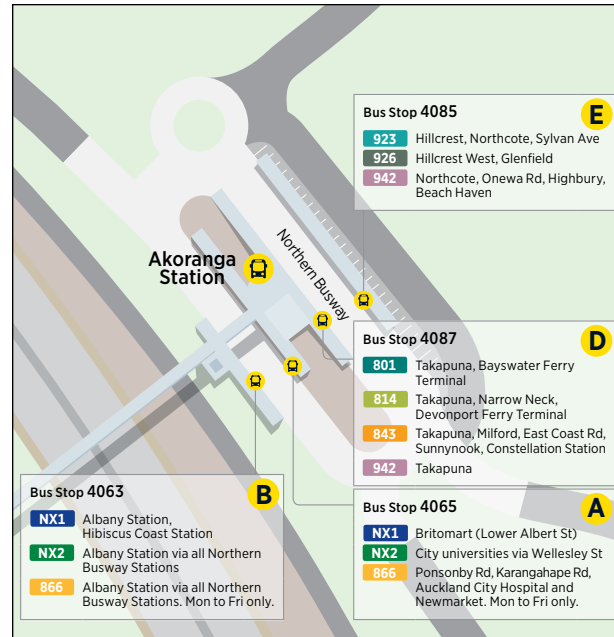

985 Orewa to Hibiscus Coast Station

via Millwater

	Moana Ave / Orewa Shops (Stop 4831)	Bankside Rd / Millwater Shops (Stop 4551)	Hibiscus Coast Station
Monday to Friday	06:05	06:18	06:28
	07:05	07:18	07:28
	08:05	08:18	08:28
	09:05	09:18	09:28
	10:05	10:17	10:27
	11:05	11:17	11:27
	12:05	12:17	12:27
	13:05	13:17	13:27
	14:05	14:17	14:27
	15:05	15:19	15:30
	16:05	16:19	16:30
	17:05	17:19	17:30
	18:05	18:17	18:27
19:05	19:17	19:27	

NX1 Britomart to Hibiscus Coast Station

via Northern Busway

	Lower Albert St / Britomart (Stop 7071)	Akoranga Station (Stop 4063)	Smales Farm Station (Stop 3355)	Sunnynook Station (Stop 3221)	Constellation Station (Stop 4223)	Albany Station (Stop 4229)	Hibiscus Coast Station
Sunday and Public Holidays	07:15	07:26	07:28	07:32	07:34	07:39	07:58
	07:45	07:56	07:58	08:02	08:04	08:09	08:28
	08:15	08:26	08:28	08:32	08:34	08:39	08:58
	08:45	08:56	08:58	09:02	09:04	09:09	09:28
	09:15	09:26	09:28	09:32	09:34	09:39	09:58
	09:45	09:56	09:58	10:02	10:04	10:09	10:28
Then at the following minutes past each hour	:15	:27	:29	:32	:34	:39	:58
	:45	:57	:59	:02	:04	:09	:28
until	17:45	17:57	17:59	18:02	18:04	18:09	18:28
	18:15	18:27	18:29	18:32	18:34	18:39	18:58
	18:45	18:56	18:58	19:02	19:04	19:09	19:28
	19:15	19:26	19:28	19:32	19:34	19:39	19:58
	19:45	19:56	19:58	20:02	20:04	20:09	20:28
	20:15	20:26	20:28	20:32	20:34	20:39	20:58
	20:45	20:56	20:58	21:02	21:04	21:09	21:28
	21:15	21:26	21:28	21:32	21:34	21:39	21:58
	21:45	21:56	21:58	22:02	22:04	22:09	22:28
	22:15	22:26	22:28	22:32	22:34	22:39	22:58
	22:45	22:56	22:58	23:02	23:04	23:09	23:28
	23:15	23:26	23:28	23:32	23:34	23:39	23:58
	23:45	23:55	23:57	00:00	00:02	00:08	00:28

Route Map

Silverdale to Hibiscus Coast Station

Silverdale from Hibiscus Coast Station

Albany Bus Station

Akoranga Bus Station

Hibiscus Coast Bus Station

Albany Station Bus Routes

Constellation Bus Station

Smales Farm Bus Station