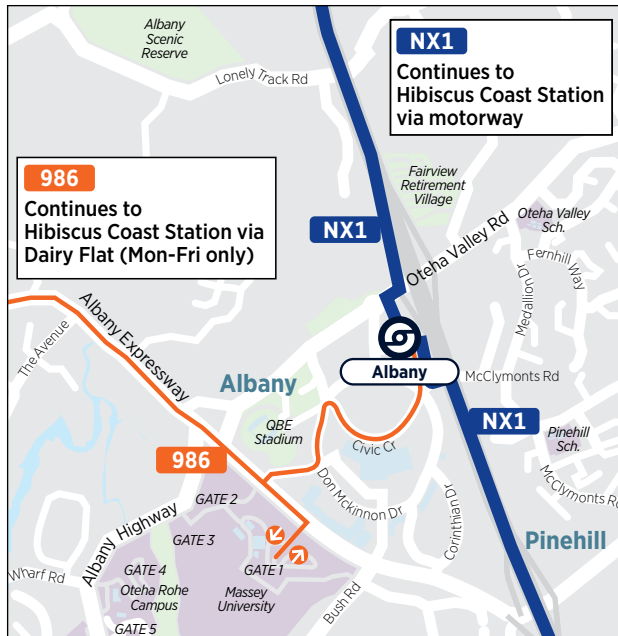

Route Map

Silverdale to Hibiscus Coast Station

Silverdale from Hibiscus Coast Station

Albany Bus Station

Akoranga Bus Station

Hibiscus Coast Bus Station

Albany Station Bus Routes

Constellation Bus Station

Smales Farm Bus Station