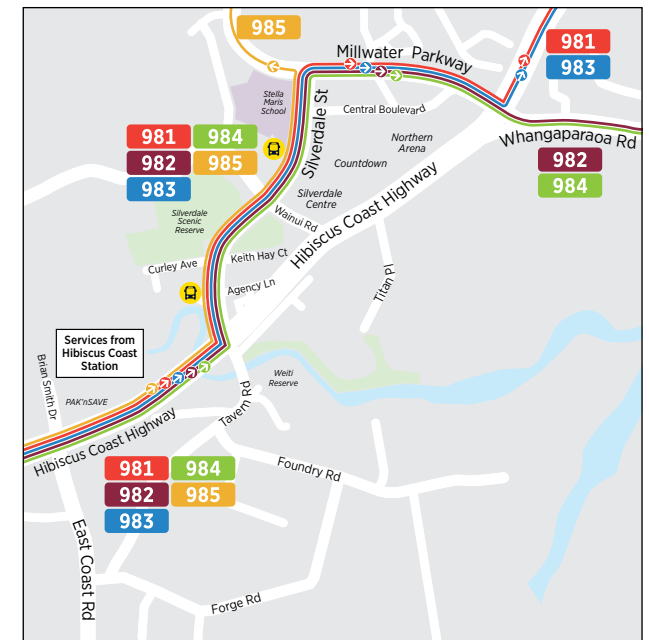

NX1 Britomart to Hibiscus Coast Station

via Northern Busway

	Lower Albert St / Britomart (Stop 7071)	Akoranga Station (Stop 4063)	Smales Farm Station (Stop 3355)	Sunnynook Station (Stop 3221)	Constellation Station (Stop 4223)	Albany Station (Stop 4229)	Hibiscus Coast Station
Sunday and Public Holidays	07:15	07:26	07:28	07:32	07:34	07:39	07:58
	07:45	07:56	07:58	08:02	08:04	08:09	08:28
	08:15	08:26	08:28	08:32	08:34	08:39	08:58
	08:45	08:56	08:58	09:02	09:04	09:09	09:28
	09:15	09:26	09:28	09:32	09:34	09:39	09:58
	09:45	09:56	09:58	10:02	10:04	10:09	10:28
Then at the following minutes past each hour	:15	:27	:29	:32	:34	:39	:58
	:45	:57	:59	:02	:04	:09	:28
until	17:45	17:57	17:59	18:02	18:04	18:09	18:28
	18:15	18:27	18:29	18:32	18:34	18:39	18:58
	18:45	18:56	18:58	19:02	19:04	19:09	19:28
	19:15	19:26	19:28	19:32	19:34	19:39	19:58
	19:45	19:56	19:58	20:02	20:04	20:09	20:28
	20:15	20:26	20:28	20:32	20:34	20:39	20:58
	20:45	20:56	20:58	21:02	21:04	21:09	21:28
	21:15	21:26	21:28	21:32	21:34	21:39	21:58
	21:45	21:56	21:58	22:02	22:04	22:09	22:28
	22:15	22:26	22:28	22:32	22:34	22:39	22:58
	22:45	22:56	22:58	23:02	23:04	23:09	23:28
	23:15	23:26	23:28	23:32	23:34	23:39	23:58
	23:45	23:55	23:57	00:00	00:02	00:08	00:28

Route Map

Silverdale to Hibiscus Coast Station

Silverdale from Hibiscus Coast Station

Albany Bus Station

Akoranga Bus Station

Hibiscus Coast Bus Station

Albany Station Bus Routes

Constellation Bus Station