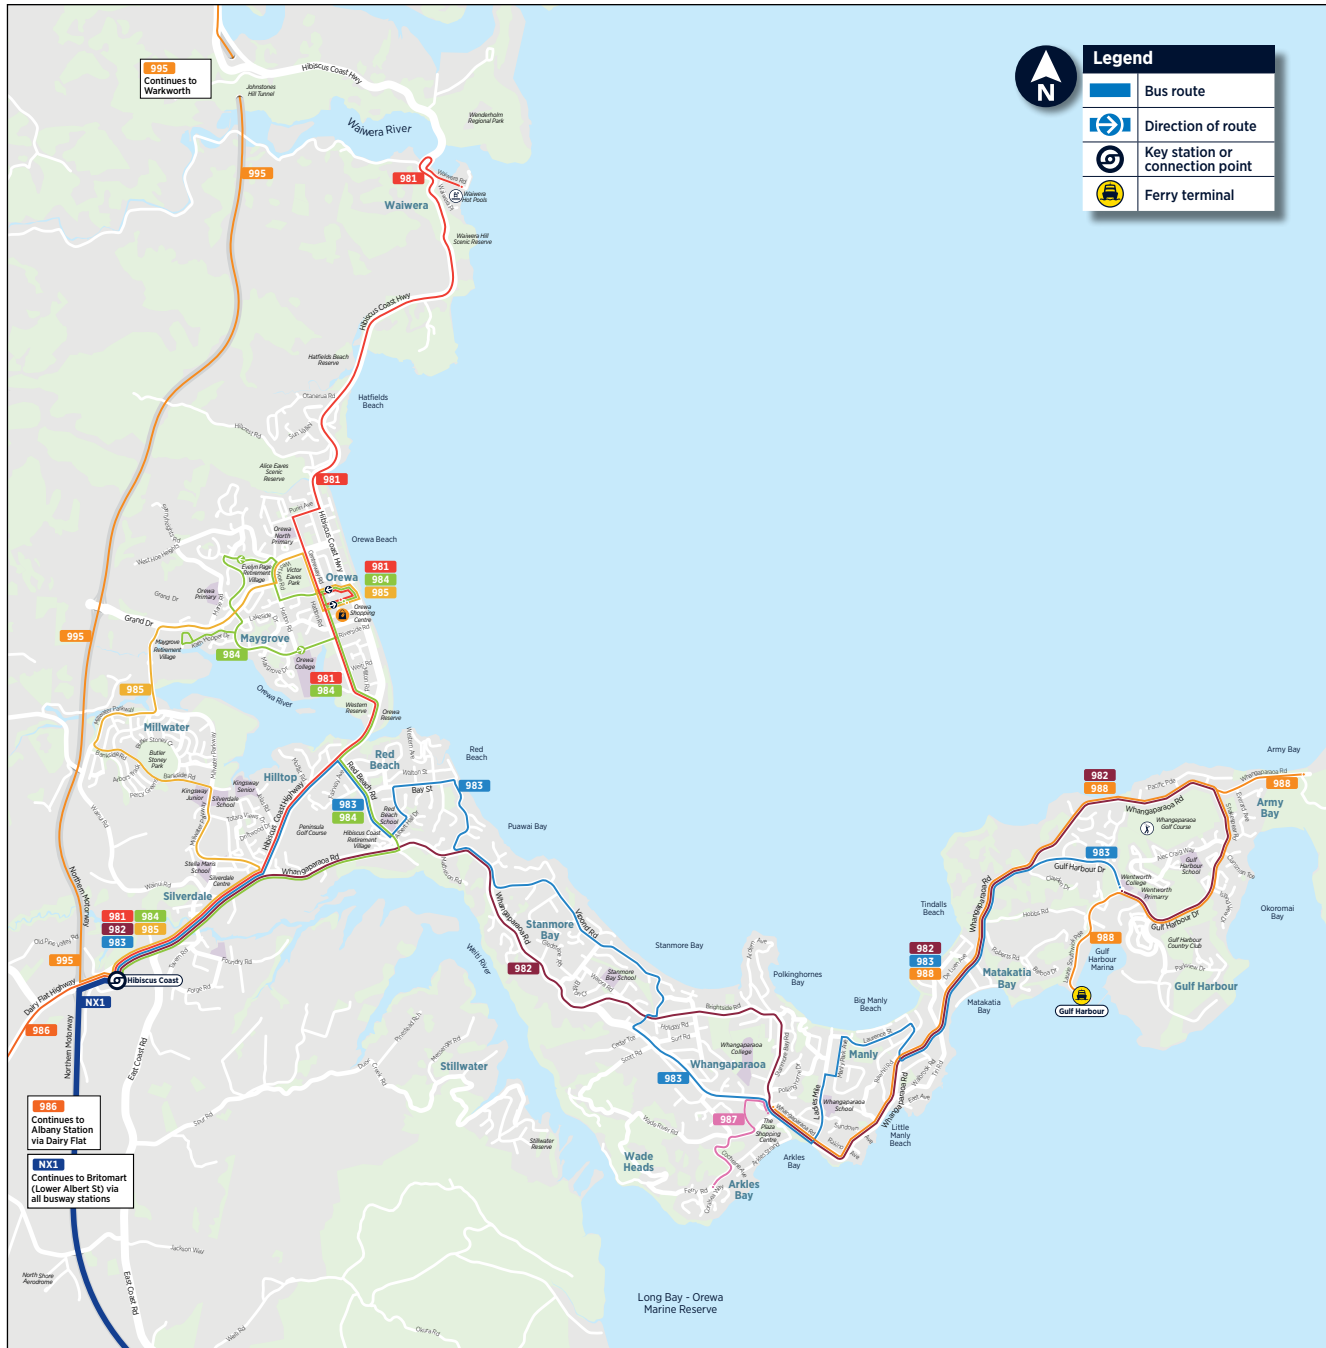

Route Map

Silverdale to Hibiscus Coast Station

Silverdale from Hibiscus Coast Station