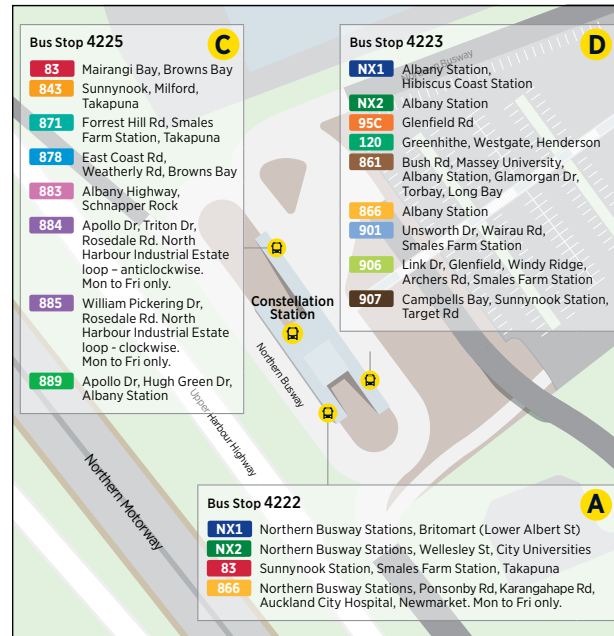

NX1 Britomart to Hibiscus Coast Station

via Northern Busway

	Lower Albert St / Britomart (Stop 7071)	Akoranga Station (Stop 4063)	Smales Farm Station (Stop 3355)	Sunnynook Station (Stop 3221)	Constellation Station (Stop 4223)	Albany Station (Stop 4229)	Hibiscus Coast Station
Sunday and Public Holidays	07:15	07:26	07:28	07:32	07:34	07:39	07:58
	07:45	07:56	07:58	08:02	08:04	08:09	08:28
	08:15	08:26	08:28	08:32	08:34	08:39	08:58
	08:45	08:56	08:58	09:02	09:04	09:09	09:28
	09:15	09:26	09:28	09:32	09:34	09:39	09:58
	09:45	09:56	09:58	10:02	10:04	10:09	10:28
Then at the following minutes past each hour	:15	:27	:29	:32	:34	:39	:58
	:45	:57	:59	:02	:04	:09	:28
until	17:45	17:57	17:59	18:02	18:04	18:09	18:28
	18:15	18:27	18:29	18:32	18:34	18:39	18:58
	18:45	18:56	18:58	19:02	19:04	19:09	19:28
	19:15	19:26	19:28	19:32	19:34	19:39	19:58
	19:45	19:56	19:58	20:02	20:04	20:09	20:28
	20:15	20:26	20:28	20:32	20:34	20:39	20:58
	20:45	20:56	20:58	21:02	21:04	21:09	21:28
	21:15	21:26	21:28	21:32	21:34	21:39	21:58
	21:45	21:56	21:58	22:02	22:04	22:09	22:28
	22:15	22:26	22:28	22:32	22:34	22:39	22:58
	22:45	22:56	22:58	23:02	23:04	23:09	23:28
	23:15	23:26	23:28	23:32	23:34	23:39	23:58
	23:45	23:55	23:57	00:00	00:02	00:08	00:28

Route Map

Silverdale to Hibiscus Coast Station

Silverdale from Hibiscus Coast Station

Albany Bus Station

Akoranga Bus Station

Hibiscus Coast Bus Station

Albany Station Bus Routes

Constellation Bus Station