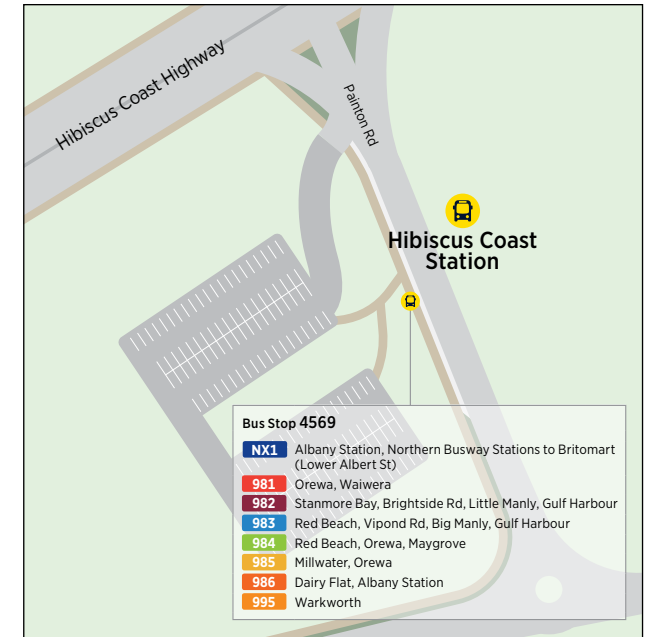

Route Map

Silverdale to Hibiscus Coast Station

Silverdale from Hibiscus Coast Station

Albany Bus Station

Akoranga Bus Station

Hibiscus Coast Bus Station

Albany Station Bus Routes

Constellation Bus Station