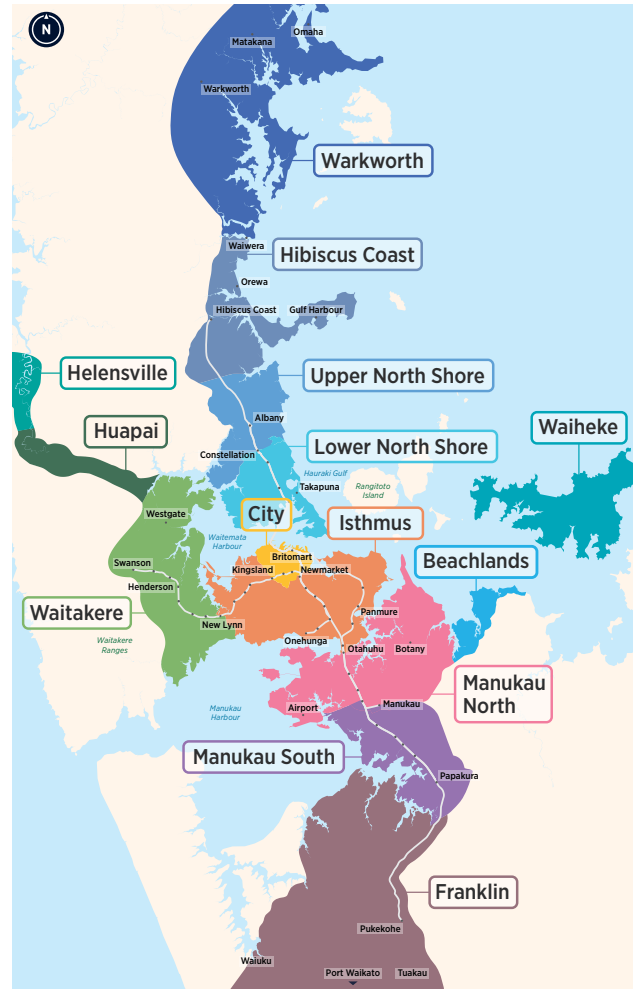

# Warkworth Kowhai Coast

Northern Bus Timetable

Your guide to buses in this area

# Fare Zones & Boundaries

- Warkworth
- Hibiscus Coast
- Upper North Shore
- Lower North Shore
- Helensville
- Huapai
- Waitakere
- City
- Isthmus
- Waikeke
- Manukau North
- Manukau South
- Franklin
- Beachlands

## 997 Warkworth to Omaha to Warkworth

via Matakana and Point Wells

|                                  | Warkworth /<br>Baxter St<br>(Stop 4993) | Matakana Rd /<br>Riverglade Lane<br>(Stop 4589) | Point Wells Rd /<br>Waimanu Place<br>(stop 4584) | Omaha Dr /<br>Meiklejohn Way<br>(Stop 4596) | Matakana Rd /<br>Riverglade Lane<br>(Stop 4578) | Warkworth /<br>Baxter St |
|----------------------------------|---|---|--|---|---|--------------------------|
| Sunday<br>and Public<br>Holidays | 09:50                                   | 10:05   | 10:11  | 10:18                                       | 10:29   | 10:45                    |
|                                  | 11:50                                   | 12:05   | 12:11  | 12:18                                       | 12:29   | 12:45                    |
|                                  | 14:10                                   | 14:25   | 14:31  | 14:38                                       | 14:49   | 15:05                    |
|                                  | 16:10                                   | 16:25   | 16:31  | 16:38                                       | 16:49   | 17:05                    |

# Route Map