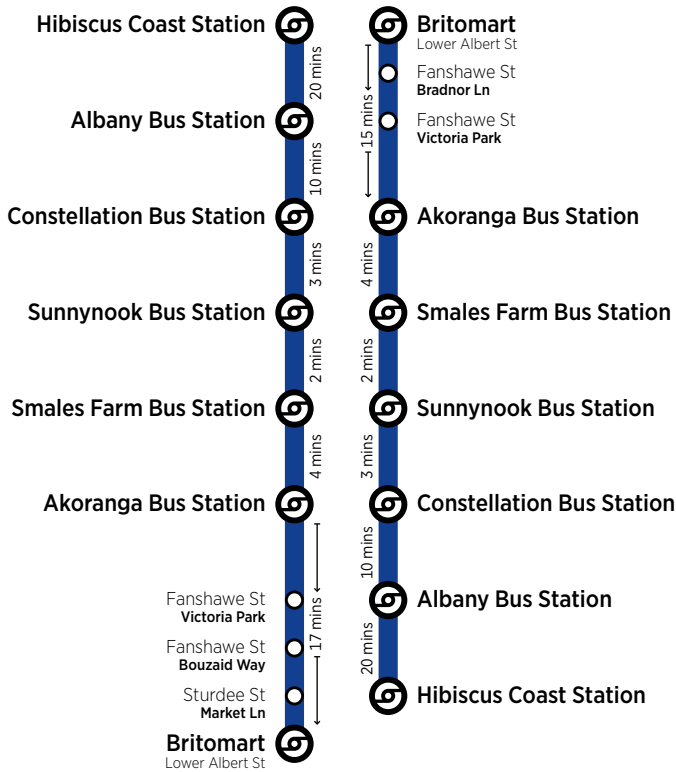

via Northern Busway

Legend		Average travel time, may vary with traffic	
	Bus route		Key station or connection point
	Bus stop		Bus stop

NX1 Albany Station / Britomart

via Northern Busway

Estimated frequency

Monday to Friday

To Britomart	
First buses: 05:00, 05:15, 05:30, 05:40	
05:50 to 10:00	3-5 mins
10:00 to 20:00	6-8 mins
20:00 to 23:00	10 mins
then 23:15, 23:30	
Last bus: 23:30 (Mon to Thurs)	
Friday Only: Midnight to 02:30	
	30 mins

Additional buses start from Constellation Station between 07:07 and 09:22

Saturday

To Britomart	
First bus: 06:10	
06:10 to 20:20	10 mins
20:20 to 23:20	15 mins
then Midnight	
Midnight to 02:30	30 mins
Last bus: 02:30	

Sunday and Public Holidays

From Britomart	
First bus: 07:15	
07:15 to 23:45	30 mins
Last bus: 23:45	