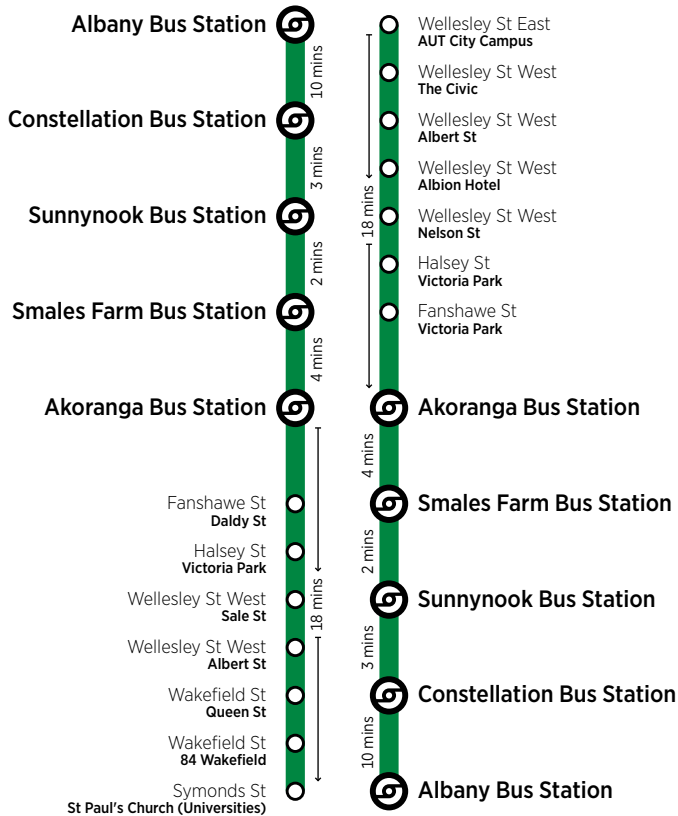

NX2

via Northern Busway

Legend		Average travel time, may vary with traffic	
	Bus route		Key station or connection point
			Bus stop

NX2 Albany Station / University

via Northern Busway

Estimated frequency

Monday to Friday

To University	
First bus: 06:00	
06:00 to 06:30	10 mins
then 06:38, 06:45, 06:52	
06:52 to 09:00	4 mins
then 09:00, 09:10, 09:20	
09:20 to 12:50	7-8 mins
12:50 to 18:00	10 mins
18:00 to 23:15	15 mins
Last bus: 23:15	

Monday to Friday

From University	
First buses: 06:45, 07:00, 07:15, 07:30	
07:30 to 15:00	10 mins
15:00 to 16:20	5 mins
16:20 to 17:50	4 mins
17:50 to 18:30	5 mins
then 18:37, 18:45, 18:52, 19:00	
19:00 to midnight	15 mins
Last bus: Midnight	

From University	
First bus: 07:05	
07:00 to midnight	15 mins
Last bus: Midnight	