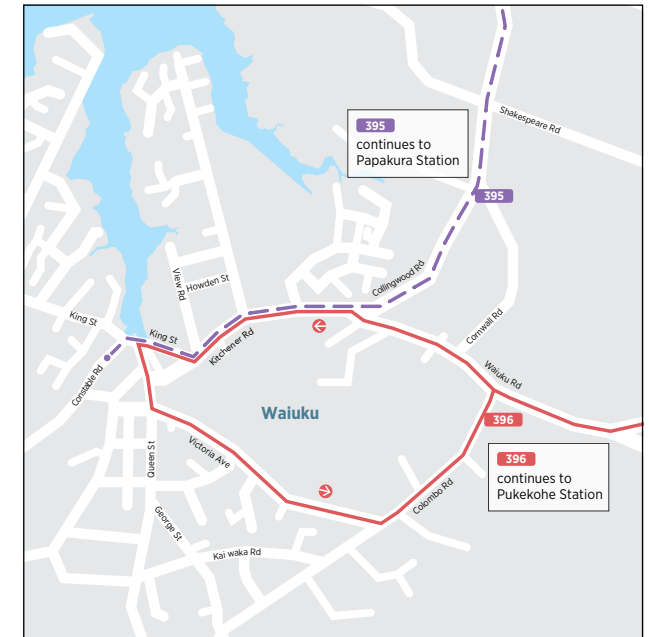

Route Map

Waiuku

Pukekohe