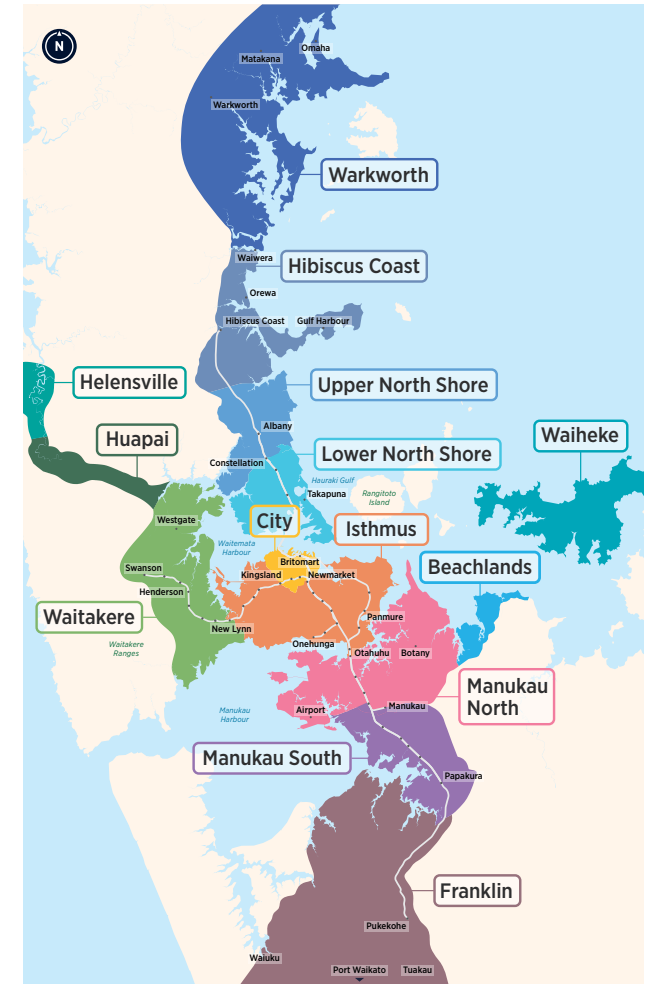

Pukekohe Waiuku

Southern Bus Timetable

Your guide to buses in this area

391	392	393
394	395	396
398	399	

Routes

- 391** Cape Hill Rd, East St and Valley Rd
- 392** Birdwood Rd, Seddon St
- 393** Wellington St, Manukau Rd, Nelson St and Kitchener Rd
- 394** Wesley College, Pukekohe Station
- 395** Waiuku, Kingseat Rd, Linwood Rd, Papakura Station - limited service
- 396** Waiuku, Patumahoe, Pukekohe Station
- 398** Pukekohe Station, Tuakau - limited service
- 399** Pukekohe Station, Tuakau, Port Waikato - limited service

Other timetables available in this area that may interest you

Timetable	Routes
Mangere, Otahuhu, Papatoetoe	31, 32, 309, 309x, 313, 321, 324, 325, 326, 380
Otara, Papatoetoe, Highbrook, East Tamaki	31, 33, 314, 325, 351, 352, 353, 361, 580
Manurewa	33, 361, 362, 363, 365, 366, 368, 369
Papakura	33, 365, 371, 373, 376, 377, 378
Airporter	380
Train timetable	Southern Line

Fare Zones & Boundaries

- Warkworth
- Hibiscus Coast
- Manukau North
- Upper North Shore
- City
- Manukau South
- Lower North Shore
- Isthmus
- Franklin
- Helensville
- Waikeke
- Beachlands

Effective 26 August 2018

Route Map

Waiuku

Pukekohe