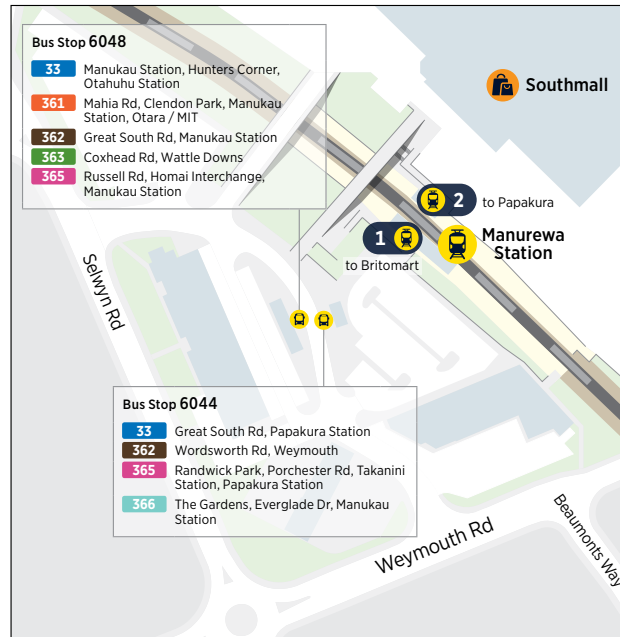

366 Manukau Station to Manurewa Interchange

via Everglade Dr and The Gardens

	Manukau Bus Station - Bay 16 (Stop 1816)	Botanic Gardens (Stop 6966)	Manurewa Interchange
Sunday and Public Holidays	06:58	07:10	07:24
	07:28	07:40	07:54
	07:58	08:10	08:24
	08:28	08:40	08:54
	08:58	09:10	09:24
09:28	09:40	09:54	
Then at the following minutes past each hour	:58	:11	:27
	:28	:41	:57
until	17:28	17:41	17:57
	17:58	18:10	18:24
	18:28	18:40	18:54
	18:58	19:10	19:24
	19:38	19:50	20:04
	20:28	20:40	20:54
	21:28	21:40	21:54
	22:28	22:40	22:54

PEAK ONLY (MONDAY - FRIDAY)

368 Wiri Industrial Circuit - Clockwise
via Homai, Roscommon Rd and Canvendish Dr

	Manukau Station - Bay 19 (Stop 1819)	Homai Interchange (Stop 6105)	Langley Rd (Stop 2242)	Manukau Bus Station
Monday to Friday Only	05:30	05:39	05:46	06:02
	06:00	06:09	06:16	06:32
	06:30	06:40	06:48	07:05
	07:00	07:10	07:18	07:35
	07:30	07:40	07:48	08:05
	08:00	08:10	08:18	08:35
	08:30	08:40	08:48	09:05
	09:00	09:10	09:17	09:33
	16:00	16:10	16:18	16:37
	16:30	16:41	16:51	17:10
	17:00	17:11	17:21	17:40
	17:30	17:41	17:51	18:10
	18:00	18:10	18:18	18:35
	18:30	18:40	18:48	19:05

PEAK ONLY (MONDAY - FRIDAY)

369 Wiri Industrial Circuit - Anti Clockwise
via Cavendish Dr, Roscommon Rd and Homai

	Manukau Station - Bay 20 (Stop 1820)	Langley Rd (Stop 2240)	Homai Interchange (Stop 6105)	Manukau Bus Station
Monday to Friday Only	05:15	05:26	05:33	05:42
	05:45	05:56	06:03	06:12
	06:15	06:26	06:34	06:43
	06:45	07:00	07:10	07:22
	07:15	07:30	07:40	07:52
	07:45	08:00	08:10	08:22
	08:15	08:30	08:40	08:52
	08:45	09:00	09:10	09:22
	09:15	09:26	09:34	09:43
	15:45	16:00	16:10	16:22
	16:15	16:30	16:40	16:52
	16:45	17:00	17:10	17:22
	17:15	17:30	17:40	17:52
	17:45	17:57	18:06	18:16
	18:15	18:27	18:36	18:46

Manurewa Interchange

Manukau Station

Otara Interchange

Otahuhu Station