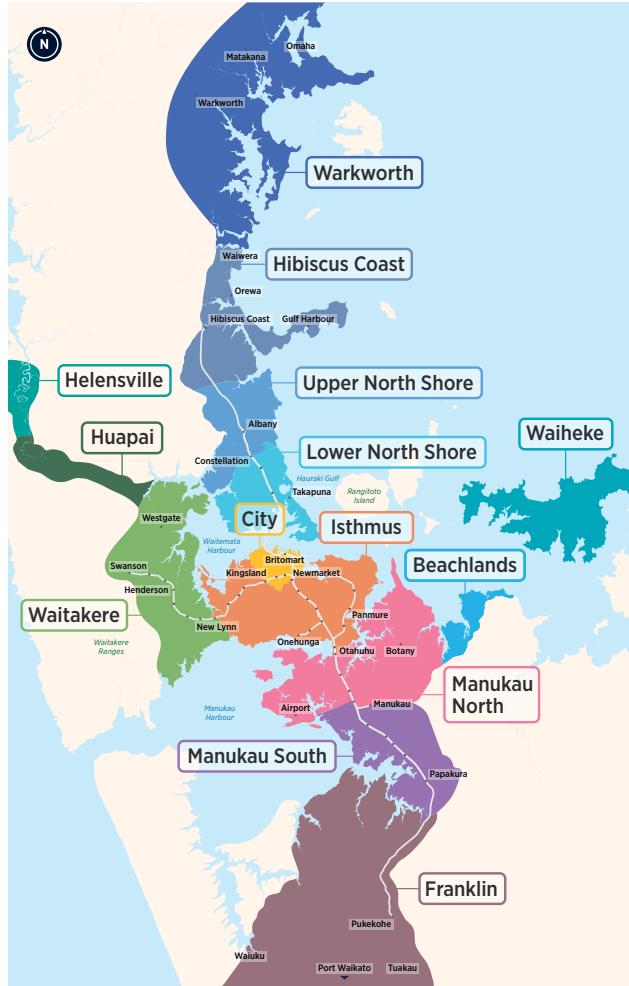

366

368

369

Routes

- **33** Papakura, Great South Rd, Manurewa, Manukau, Otahuhu Town Centre, Otahuhu Station
- **361** Manurewa, Clendon Park, Homai, Manukau, Tui Rd, Otao MIT North Campus
- **362** Weymouth, Manurewa, Great South Rd, Manukau Station
- **363** Manurewa, Wattle Downs
- **365** Manukau Station, Homai, Manurewa, Randwick Park, Takanini Station, Porchester Rd, Papakura Station
- **366** Manurewa, The Gardens, Everglade Dr, Manukau Station
- **368** Wiri Industrial Circuit (clockwise): Manukau Station, Wiri Station Rd, Ash Rd, Homai Interchange, Roscommon Rd, Cavendish Dr
- **369** Wiri Industrial Circuit (anti-clockwise): Manukau Station, Cavendish Dr, Roscommon Rd, Homai Interchange, Ash Rd, Wiri Station Rd

Other timetables available in this area that may interest you

Timetable	Routes
Mangere, Otahuhu, Papatoetoe	31, 32, 309, 309X, 313, 321, 324, 25, 326, 380
Otao, Papatoetoe, Highbrook, East Tamaki	31, 33, 314, 325, 351, 352, 353, 361
Papakura	33, 365, 371, 372, 373, 376, 377, 378
Pukekohe, Waiuku	391, 392, 393, 394, 395, 396, 398, 399
Airporter	380
Train timetable	Southern Line Eastern Line

Fare Zones & Boundaries

- Warkworth
- Hibiscus Coast
- Manukau North
- Upper North Shore
- Waitakere
- Manukau South
- Lower North Shore
- City
- Franklin
- Helensville
- Isthmus
- Beachlands
- Waiheke