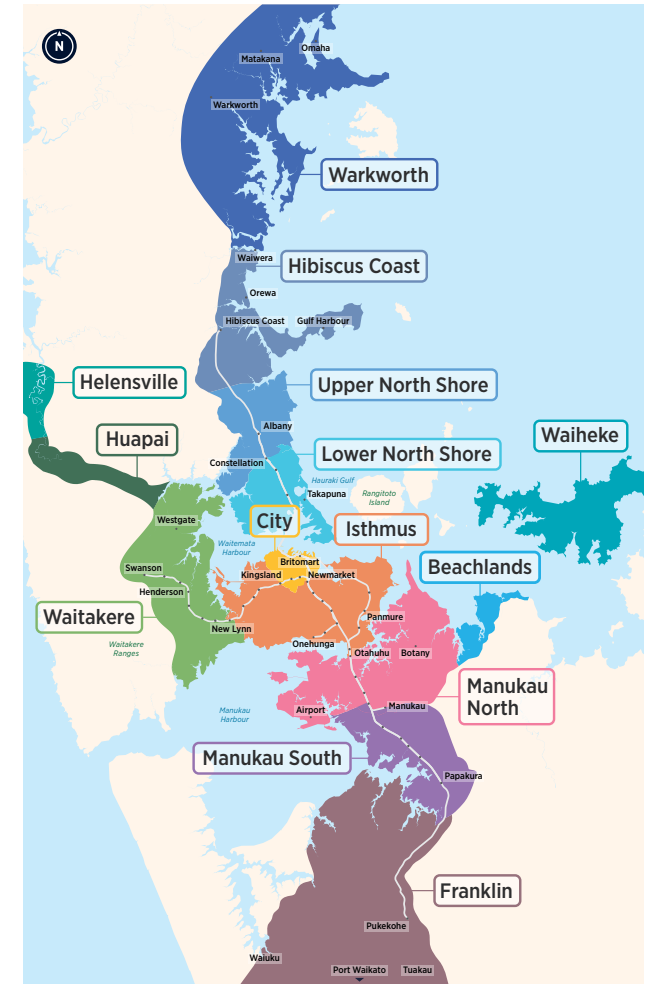

## Southern Bus Timetable

### Your guide to buses in this area

▶▶ 33

365

371

372

373

376

377

# Routes

- **33** Papakura, Great South Rd, Manurewa, Manukau, Otahuhu Town Centre, Otahuhu Station
- **365** Manukau Station, Homai, Manurewa, Randwick Park, Takanini Station, Porchester Rd, Papakura Station
- **371** Takanini Station, Bruce Pulman Park, Cosgrave Rd, Old Wairoa Rd, Papakura Station
- **372** Papakura Station, Willis Rd, Sheehan Ave, Dominion Rd, Clevedon Rd, Papakura Station
- **373** Red Hill, Settlement Rd, Papakura Station
- **376** Drury, Papakura Station
- **377** Rosehill, Pahurehure, Papakura
- **378** Karaka Harbourside, Papakura Station

# Fare Zones & Boundaries

- Warkworth
- Huapai
- Manukau North
- Hibiscus Coast
- Waitakere
- Manukau South
- Upper North Shore
- City
- Franklin
- Lower North Shore
- Isthmus
- Beachlands
- Helensville
- Waiheke