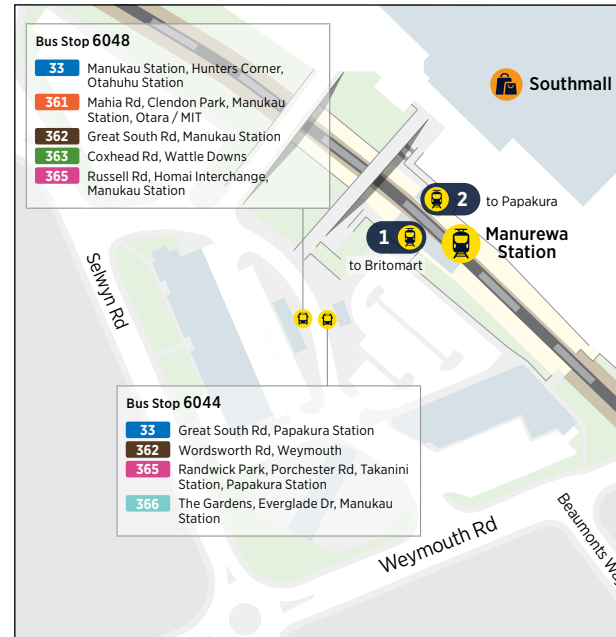

# 377 Papakura Interchange to Pahurehure

via Elliot St and Rosehill Dr

	Papakura Interchange (Stop 2716)	Pahurehure
Sunday and Public Holidays	06:55	07:07
	07:25	07:37
	07:55	08:07
	08:25	08:37
	08:55	09:07
Then at the following minutes past each hour	09:25	09:40
	:55	:10
	:25	:40
until	16:25	16:38
	16:55	17:08
	17:25	17:37
	17:55	18:07
	18:25	18:37
	18:55	19:07
	19:55	20:07
	20:55	21:07
	21:55	22:07

# 378 Karaka Harbourside Loop

via Harbourside Dr, Capriana Dr and Pararekau Rd

	Great South Rd/ O'Shannessey St (Stop 2522)	Papakura Interchange (Stop 2716)	Capriana Dr (Stop 2720)	Papakura Interchange (Stop 2716)	Great South Rd/ O'Shannessey St
Saturday	06:27	06:29	06:38	06:47	06:50
	07:27	07:29	07:38	07:47	07:50
Then at the following minutes past each hour					
until	:27	:29	:39	:49	:52
	13:27	13:29	13:39	13:49	13:52
	14:32	14:34	14:44	14:54	14:57
	15:32	15:34	15:44	15:54	15:57
	16:32	16:34	16:44	16:54	16:57
	17:32	17:34	17:44	17:54	17:57
	18:32	18:34	18:43	18:52	18:55
	19:32	19:34	19:43	19:52	19:55
	20:32	20:34	20:42	20:49	20:52
	21:32	21:34	21:42	21:49	21:52

# 378 Karaka Harbourside Loop

via Harbourside Dr, Capriana Dr and Pararekau Rd

	Great South Rd/ O'Shannessey St (Stop 2522)	Papakura Interchange (Stop 2716)	Capriana Dr (Stop 2720)	Papakura Interchange (Stop 2716)	Great South Rd/ O'Shannessey St
Sunday and Public Holidays	07:27	07:29	07:38	07:47	07:50
	08:27	08:29	08:39	08:49	08:52
Then at the following minutes past each hour					
until	:27	:29	:39	:49	:52
	13:27	13:29	13:39	13:49	13:52
	14:32	14:34	14:44	14:54	14:57
	15:32	15:34	15:44	15:54	15:57
	16:32	16:34	16:44	16:54	16:57
	17:32	17:34	17:44	17:54	17:57
	18:32	18:34	18:43	18:52	18:55
	19:32	19:34	19:43	19:52	19:55
	20:32	20:34	20:42	20:49	20:52
	21:32	21:34	21:42	21:49	21:52

## Manurewa Interchange