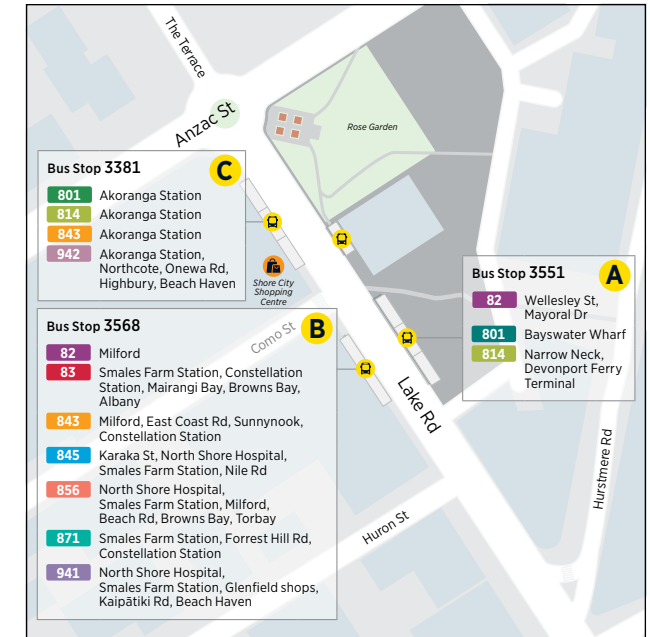

via Akoranga Station, Northcote and Highbury

	Takapuna Transport Centre (Stop 3381)	Akoranga Station (Stop 4085)	Lake Rd / Northcote Shops (Stop 3941)	Highbury Shops (Stop 3901)	Verrans Corner (Stop 4134)	Rangatira Rd / Beach Haven Shops (Stop 4150)	Verrans Corner
Sunday and Public Holidays	06:55	07:00	07:09	07:17	07:25	07:30	07:40
	07:25	07:30	07:39	07:47	07:55	08:00	08:10
	07:55	08:00	08:09	08:17	08:25	08:30	08:40
Then at the following minutes past each hour	:25	:30	:39	:47	:55	:00	:10
	:55	:00	:09	:17	:25	:30	:40
until	18:55	19:00	19:09	19:17	19:25	19:30	19:40
	19:25	19:30	19:39	19:47	19:55	20:00	20:10
	19:55	20:00	20:09	20:17	20:25	20:30	20:40
	20:25	20:30	20:39	20:47	20:55	21:00	21:10
	20:55	21:00	21:09	21:17	21:25	21:30	21:40
	21:25	21:30	21:39	21:47	21:52	21:59	22:10
	21:55	22:00	22:09	22:17	22:22	22:29	22:40
	22:25	22:30	22:39	22:47	22:52	22:59	23:10

IR = request stop for passengers from Hobsonville to Beach Haven
 Advise on board staff when boarding at Hobsonville

Route Map

City Map

Akoranga Bus Station

Highbury

Takapuna Transport Centre

Albany Bus Station