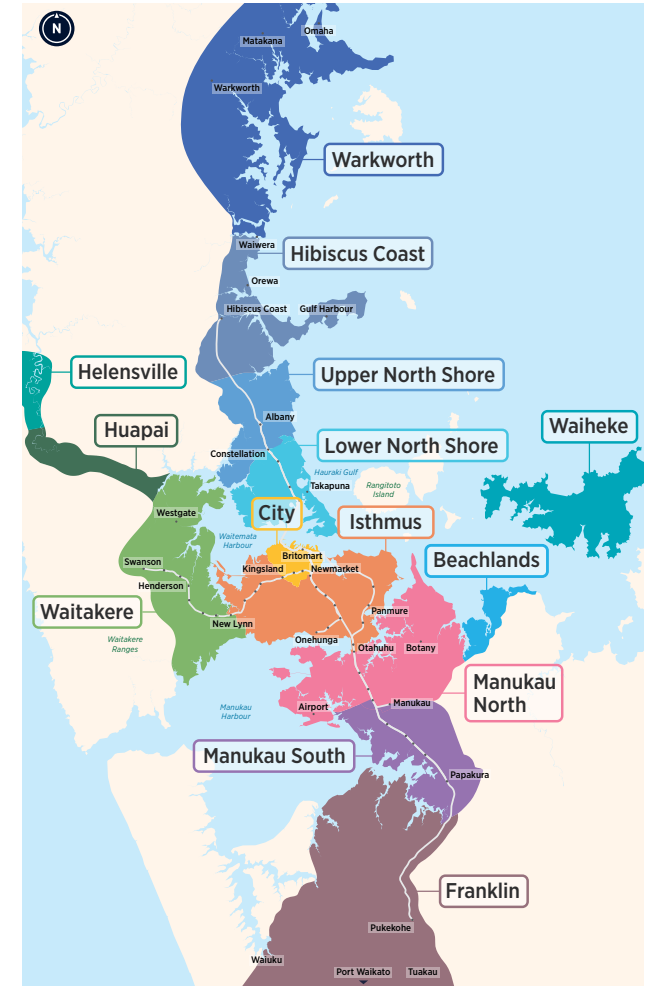

Beach Haven Birkenhead

Northern Bus & Ferry Timetable

Your guide to buses and ferries in this area

97B	97R	97V
917	931	933
941	942	966

Routes

- 97B, 97R, 97V** Beach Haven, Highbury, Onewa Rd, Britomart (Lower Albert St)
- 917** Birkenhead Wharf, Glenfield, Albany Highway, Massey University, Albany Station
- 931** Chatswood, Highbury, Onewa Rd, Customs St, University of Auckland (Monday to Friday only)
- 933** Beach Haven Wharf, Lauderdale Rd, Verbena Rd, Highbury, Onewa Rd, Customs St, University of Auckland (Monday to Friday only)
- 941** Beach Haven, Kaipatiki Rd, Glenfield shops, Smales Farm Station, North Shore Hospital, Takapuna
- 942** Beach Haven, Highbury, Onewa Rd, Northcote, Akoranga Station, Takapuna
- 966** Beach Haven, Onewa Rd, Ponsonby, Karangahape Rd, Auckland City Hospital, Newmarket
Birkenhead to City Ferry
Beach Haven to City Ferry

Other timetables available in this area that may interest you

Timetable	Routes
Devonport, Bayswater, Hauraki	801, 802, 806, 807, 814, Devonport Ferry, Bayswater Ferry
Campbells Bay, Sunnynook, Milford, Takapuna	82, 83, 842, 843, 845, 856, 871, 907
Long Bay, Torbay, Browns Bay, Mairangi Bay	83, 856, 861, 865, 878
Glenfield, Bayview, Windy Ridge	95B, 95C, 95G, 906, 917, 939, 941, Birkenhead Ferry
Hillcrest, Northcote	923, 924, 926, 928, 942
Greenhithe, Unsworth Heights, Wairau Valley	120, 901, 906, 907
Albany	883, 884, 885, 861, 866, 889, 890, 917
Hibiscus Coast	981, 982, 983, 984, 985, 986, 987, 988, NX1, Gulf Harbour Ferry
Hibiscus Coast Station, Albany Station, Britomart (Lower Albert St) via all Northern Busway stations	NX1
Albany Station, City universities, Wellesley St via all Northern Busway stations	NX2
Warkworth	995, 996, 997

Fare Zones & Boundaries

- Warkworth
- Hibiscus Coast
- Upper North Shore
- Lower North Shore
- Helensville
- Huapai
- Waitakere
- City
- Isthmus
- Waiheke
- Manukau North
- Manukau South
- Franklin
- Beachlands