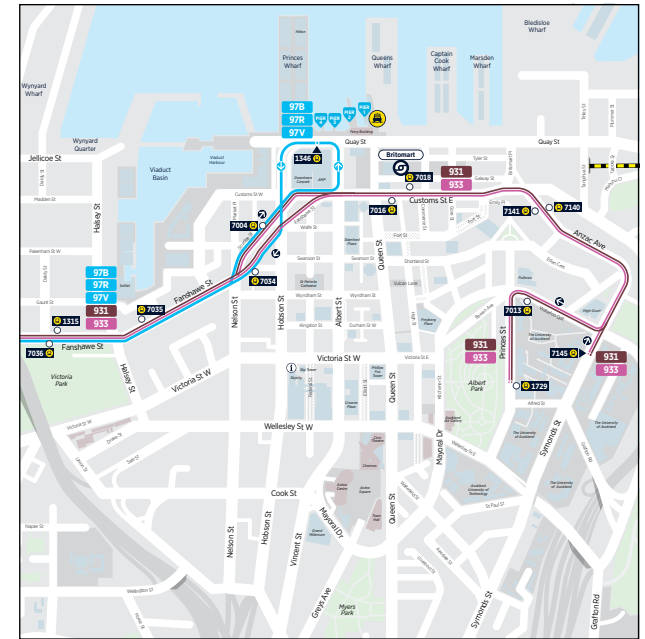

via Akoranga Station, Northcote and Highbury

	Takapuna Transport Centre (Stop 3381)	Akoranga Station (Stop 4085)	Lake Rd / Northcote Shops (Stop 3941)	Highbury Shops (Stop 3901)	Verrans Corner (Stop 4134)	Rangatira Rd / Beach Haven Shops (Stop 4150)	Verrans Corner
Sunday and Public Holidays	06:55	07:00	07:09	07:17	07:25	07:30	07:40
	07:25	07:30	07:39	07:47	07:55	08:00	08:10
	07:55	08:00	08:09	08:17	08:25	08:30	08:40
Then at the following minutes past each hour	:25	:30	:39	:47	:55	:00	:10
	:55	:00	:09	:17	:25	:30	:40
until	18:55	19:00	19:09	19:17	19:25	19:30	19:40
	19:25	19:30	19:39	19:47	19:55	20:00	20:10
	19:55	20:00	20:09	20:17	20:25	20:30	20:40
	20:25	20:30	20:39	20:47	20:55	21:00	21:10
	20:55	21:00	21:09	21:17	21:25	21:30	21:40
	21:25	21:30	21:39	21:47	21:52	21:59	22:10
	21:55	22:00	22:09	22:17	22:22	22:29	22:40
	22:25	22:30	22:39	22:47	22:52	22:59	23:10

	To City		From City	
	Birkenhead Ferry Terminal	Downtown Ferry Terminal	Downtown Ferry Terminal (Pier 1)	Birkenhead Ferry Terminal
Sunday and Public Holidays	09:35	09:55	09:10	09:35
	12:05	12:25	11:40	12:05
	14:35	14:55	14:10	14:35
	17:35	17:55	17:10	17:35
	20:35	20:55	20:10	20:35

Weekend services from the City to Birkenhead travel via Bayswater
 No service Christmas Day
 Note: Northcote Point wharf is closed until further notice.
 For updates visit AT.govt.nz/metrochanges

City - Beach Haven - Hobsonville - City					
	Downtown Ferry Terminal Pier 4 (stop 9630)	Beach Haven Ferry Terminal	Hobsonville Ferry Terminal	Beach Haven Ferry Terminal	Downtown Ferry Terminal
Monday to Friday Only	-	06:50	06:55	IR	07:20
	07:25	07:50	08:00	IR	08:25
	09:00	09:25	09:30	Terminates at Hobsonville	
	-	-	15:30	IR	16:00
	16:05	16:30	16:40	IR	17:10
	17:15	17:40	17:45	IR	18:15
	18:15	18:40	18:45	Terminates at Hobsonville	

IR = request stop for passengers from Hobsonville to Beach Haven
 Advise on board staff when boarding at Hobsonville

Route Map

City Map

Akoranga Bus Station

Highbury

Takapuna Transport Centre

Albany Bus Station