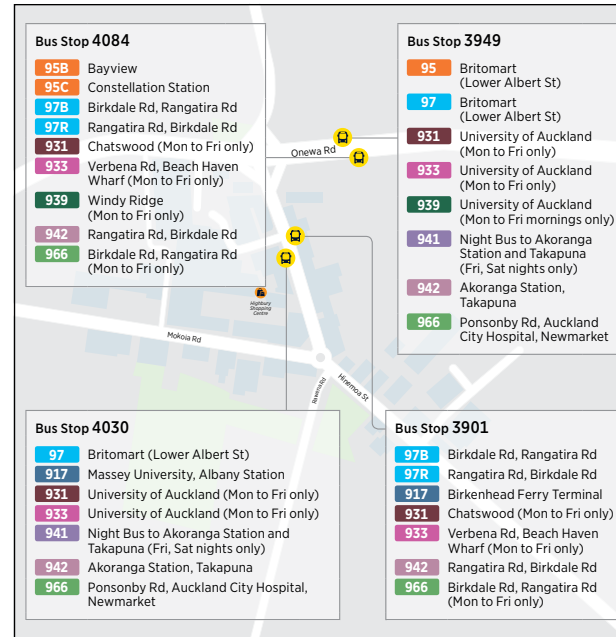

via Akoranga Station, Northcote and Highbury

	Takapuna Transport Centre (Stop 3381)	Akoranga Station (Stop 4085)	Lake Rd / Northcote Shops (Stop 3941)	Highbury Shops (Stop 3901)	Verrans Corner (Stop 4134)	Rangatira Rd / Beach Haven Shops (Stop 4150)	Verrans Corner
Saturday	06:55	07:00	07:09	07:17	07:25	07:30	07:40
	07:25	07:30	07:39	07:47	07:55	08:00	08:10
	07:55	08:00	08:09	08:17	08:25	08:30	08:40
Then at the following minutes past each hour	:25	:30	:39	:47	:55	:00	:10
	:55	:00	:09	:17	:25	:30	:40
until	18:55	19:00	19:09	19:17	19:25	19:30	19:40
	19:25	19:30	19:39	19:47	19:55	20:00	20:10
	19:55	20:00	20:09	20:17	20:25	20:30	20:40
	20:25	20:30	20:39	20:47	20:55	21:00	21:10
	20:55	21:00	21:09	21:17	21:25	21:30	21:40
	21:25	21:30	21:39	21:47	21:52	21:59	22:10
	21:55	22:00	22:09	22:17	22:22	22:29	22:40
	22:25	22:30	22:39	22:47	22:52	22:59	23:10
NB	00:15	00:18	00:24	00:30	00:34	00:40	-
NB	01:15	01:18	01:24	01:30	01:34	01:40	-
NB	02:15	02:18	02:24	02:30	02:34	02:40	-
NB2	03:15	03:18	03:24	03:30	03:34	03:40	-

IR = request stop for passengers from Hobsonville to Beach Haven
 Advise on board staff when boarding at Hobsonville

Route Map

City Map

Akoranga Bus Station

Highbury

Takapuna Transport Centre

Albany Bus Station