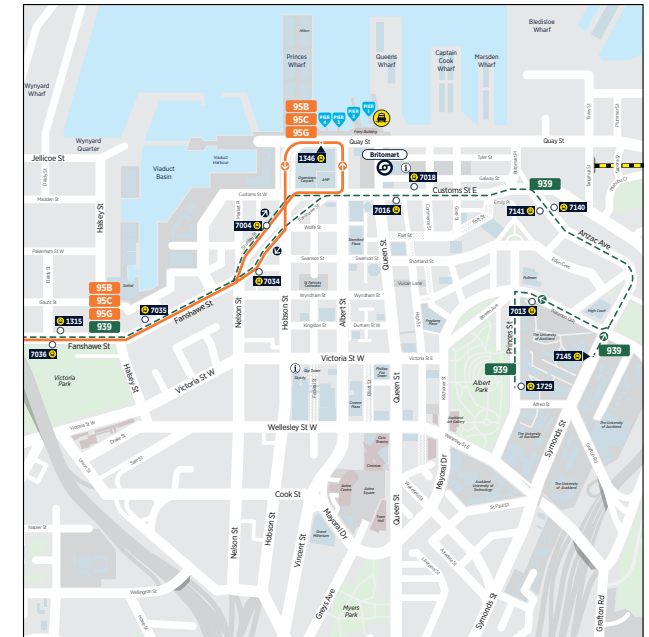

	To City		From City	
	Birkenhead Ferry Terminal	Downtown Ferry Terminal	Downtown Ferry Terminal (Pier 1)	Birkenhead Ferry Terminal
Saturday	09:35	09:55	09:10	09:35
	12:05	12:25	11:40	12:05
	14:35	14:55	14:10	14:35
	17:35	17:55	17:10	17:35
	20:35	20:55	20:10	20:35
	22:35	22:55	22:10	22:35

	To City		From City	
	Birkenhead Ferry Terminal	Downtown Ferry Terminal	Downtown Ferry Terminal (Pier 1)	Birkenhead Ferry Terminal
Sunday and Public Holidays	09:35	09:55	09:10	09:35
	12:05	12:25	11:40	12:05
	14:35	14:55	14:10	14:35
	17:35	17:55	17:10	17:35
	20:35	20:55	20:10	20:35

Weekend services from the City to Birkenhead travel via Bayswater
No service Christmas Day

Note: Northcote Point wharf is closed until further notice.
For updates visit AT.govt.nz/metrochanges

Route Map

City Centre

Albany Bus Station

Constellation Bus Station

Smales Farm Bus Station

Takapuna Transport Centre