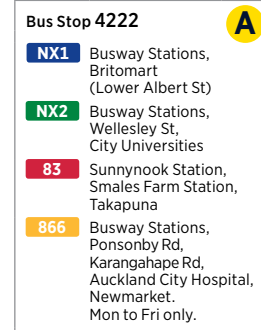

	To City		From City	
	Birkenhead Ferry Terminal	Downtown Ferry Terminal	Downtown Ferry Terminal (Pier 1)	Birkenhead Ferry Terminal
Sunday and Public Holidays	09:35	09:55	09:10	09:35
	12:05	12:25	11:40	12:05
	14:35	14:55	14:10	14:35
	17:35	17:55	17:10	17:35
	20:35	20:55	20:10	20:35

Weekend services from the City to Birkenhead travel via Bayswater
No service Christmas Day

Note: Northcote Point wharf is closed until further notice.
For updates visit AT.govt.nz/metrochanges

Route Map

City Centre

Albany Bus Station

Constellation Bus Station

Smales Farm Bus Station

Takapuna Transport Centre