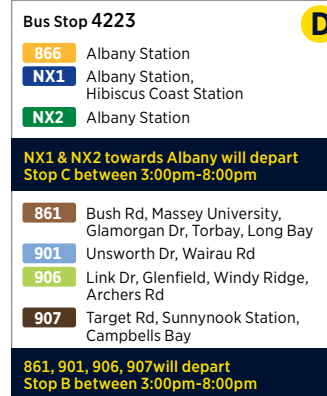

	To City		From City	
	Birkenhead Ferry Terminal	Downtown Ferry Terminal	Downtown Ferry Terminal (Pier 2)	Birkenhead Ferry Terminal
Monday to Friday	06:35	06:50	-	-
	07:00	07:15	-	-
	07:30	07:45	07:15	07:27
	08:05	08:20	07:45	07:57
	08:35	08:50	08:20	08:32
	09:05	09:20	08:50	09:02
	09:35	09:50	09:20	09:32
	10:05	10:20	09:50	10:02
	10:55	11:10	10:40	10:52
	11:55	12:10	11:40	11:52
	12:55	13:10	12:40	12:52
	13:55	14:10	13:40	13:52
	14:55	15:10	14:40	14:52
	15:55	16:10	15:40	15:52
	16:35	16:50	16:20	16:32
	17:05	17:20	16:50	17:02
	17:35	17:50	17:20	17:32
	18:05	18:20	17:50	18:02
	18:35	18:50	18:20	18:32
	19:05	19:20	18:50	19:02
19:55	20:10	19:40	19:52	
20:55	21:10	20:40	20:52	
21:55	22:10	21:40	21:52	
22:55	23:10	22:40	22:52	
Friday only	23:25	23:40	23:10	23:22

	To City		From City	
	Birkenhead Ferry Terminal	Downtown Ferry Terminal	Downtown Ferry Terminal (Pier 1)	Birkenhead Ferry Terminal
Sunday and Public Holidays	09:35	09:55	09:10	09:35
	12:05	12:25	11:40	12:05
	14:35	14:55	14:10	14:35
	17:35	17:55	17:10	17:35
	20:35	20:55	20:10	20:35

Weekend services from the City to Birkenhead travel via Bayswater
No service Christmas Day

Note: Northcote Point wharf is closed until further notice.
For updates visit AT.govt.nz/metrochanges

Route Map

City Centre

Albany Bus Station

Constellation Bus Station

Smales Farm Bus Station

Takapuna Transport Centre