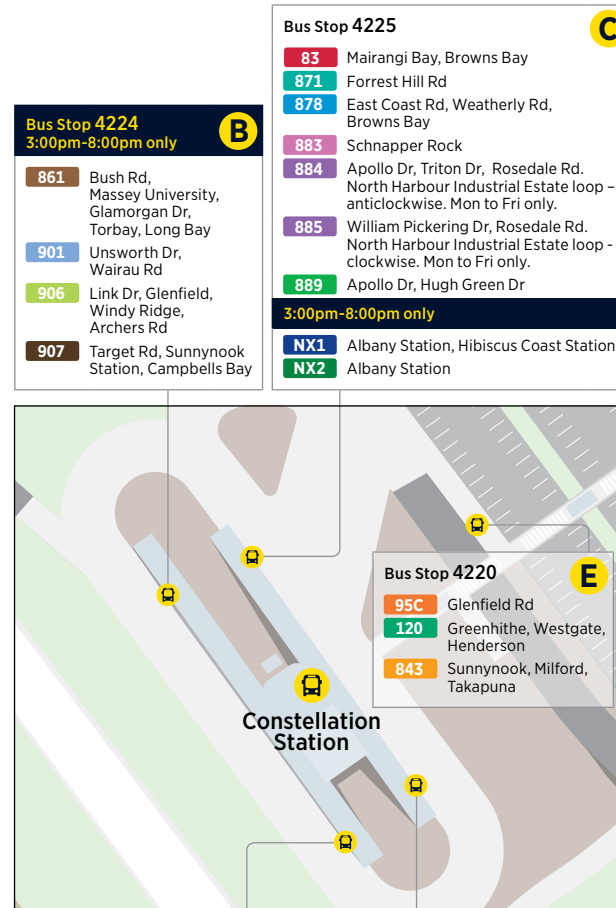

	Takapuna Transport Centre (Stop 3568)	Smales Farm Station (Stop 3353)	Glenfield Mail (Stop 4010)	Rangatira Rd / Beach Haven Shops (Stop 4037)	Verrans Corner		
Saturday	06:45	06:51	07:08	07:19	07:25		
	07:15	07:21	07:38	07:49	07:55		
	07:45	07:51	08:08	08:19	08:25		
Then at the following minutes past each hour	:15	:21	:38	:49	:55		
	:45	:51	:08	:19	:25		
until	18:45	18:51	19:08	19:19	19:25		
	19:15	19:21	19:38	19:49	19:55		
	19:45	19:51	20:08	20:19	20:25		
	20:15	20:21	20:38	20:49	20:55		
	20:45	20:51	21:08	21:19	21:25		
	21:15	21:21	21:38	21:49	21:55		
	21:45	21:51	22:08	22:19	22:25		
	22:15	22:21	22:38	22:49	22:55		
		NB	-	00:25	00:33	00:40	00:46
		NB	-	01:25	01:33	01:40	01:46
		NB	-	02:25	02:33	02:40	02:46
		NB2	-	03:25	03:33	03:40	03:46

	Takapuna Transport Centre (Stop 3568)	Smales Farm Station (Stop 3353)	Glenfield Mail (Stop 4010)	Rangatira Rd / Beach Haven Shops (Stop 4037)	Verrans Corner
Sunday and Public Holidays	06:45	06:51	07:08	07:19	07:25
	07:15	07:21	07:38	07:49	07:55
	07:45	07:51	08:08	08:19	08:25
Then at the following minutes past each hour	:15	:21	:38	:49	:55
	:45	:51	:08	:19	:25
until	18:45	18:51	19:08	19:19	19:25
	19:15	19:21	19:38	19:49	19:55
	19:45	19:51	20:08	20:19	20:25
	20:15	20:21	20:38	20:49	20:55
	20:45	20:51	21:08	21:19	21:25
	21:15	21:21	21:38	21:49	21:55
	21:45	21:51	22:08	22:19	22:25
	22:15	22:21	22:38	22:49	22:55

Weekend services from the City to Birkenhead travel via Bayswater
No service Christmas Day

Note: Northcote Point wharf is closed until further notice.
For updates visit AT.govt.nz/metrochanges

Route Map

City Centre

Albany Bus Station

Constellation Bus Station

Smales Farm Bus Station

Takapuna Transport Centre