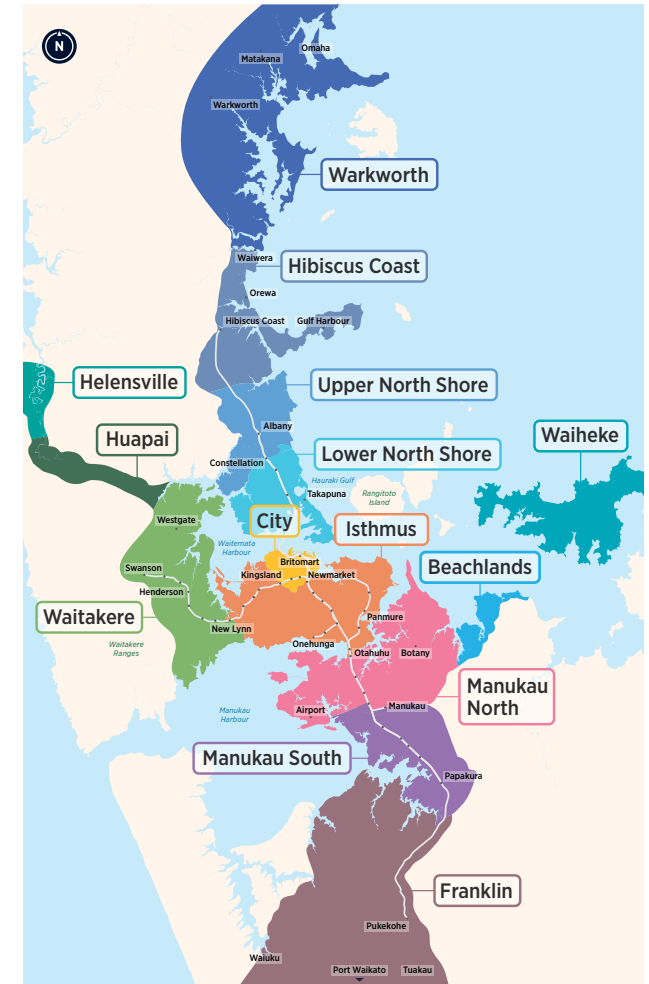

Glenfield Bayview Windy Ridge

Northern Bus Timetable

Your guide to buses in this area

95B	95C	95G
906	917	939
941		

Routes

- 95B** Bayview, Glenfield, Highbury, Onewa Rd, Britomart (Lower Albert St)
- 95C** Constellation Station, Glenfield, Highbury, Onewa Rd, Britomart (Lower Albert St)
- 906** Constellation Station, Link Dr, Glenfield, Windy Ridge, Archers Rd, Smales Farm Station
- 917** Birkenhead Wharf, Glenfield, Albany Highway, Massey University, Albany Station
- 939** Windy Ridge, Glenfield, Onewa Rd, Customs St, University of Auckland (Monday to Friday only)
- 941** Beach Haven, Kaipatiki Rd, Glenfield shops, Smales Farm Station, North Shore Hospital, Takapuna
Birkenhead to City Ferry

Other timetables available in this area that may interest you

Timetable	Routes
Devonport, Bayswater, Hauraki	801, 802, 806, 807, 814, Devonport Ferry, Bayswater Ferry
Campbells Bay, Sunnynook, Milford, Takapuna	82, 83, 842, 843, 845, 856, 871, 907
Long Bay, Torbay, Browns Bay, Mairangi Bay	83, 856, 861, 865, 878
Beach Haven, Birkenhead	97B, 97R, 97V, 917, 931, 933, 941, 942, 966, Beach Haven Ferry, Birkenhead Ferry
Hillcrest, Northcote	923, 924, 926, 928, 942
Greenhithe, Unsworth Heights, Wairau Valley	120, 901, 906, 907
Albany	883, 884, 885, 861, 866, 889, 890, 917
Hibiscus Coast	981, 982, 983, 984, 985, 986, 987, 988, NX1, Gulf Harbour Ferry
Hibiscus Coast Station, Albany Station, Britomart (Lower Albert St) via all Northern Busway stations	NX1
Albany Station, City universities, Wellesley St via all Northern Busway stations	NX2
Warkworth	995, 996, 997

Fare Zones & Boundaries

- Warkworth
- Hibiscus Coast
- Upper North Shore
- Lower North Shore
- Helensville
- Huapai
- Waitakere
- City
- Isthmus
- Waiheke
- Manukau North
- Manukau South
- Franklin
- Beachlands