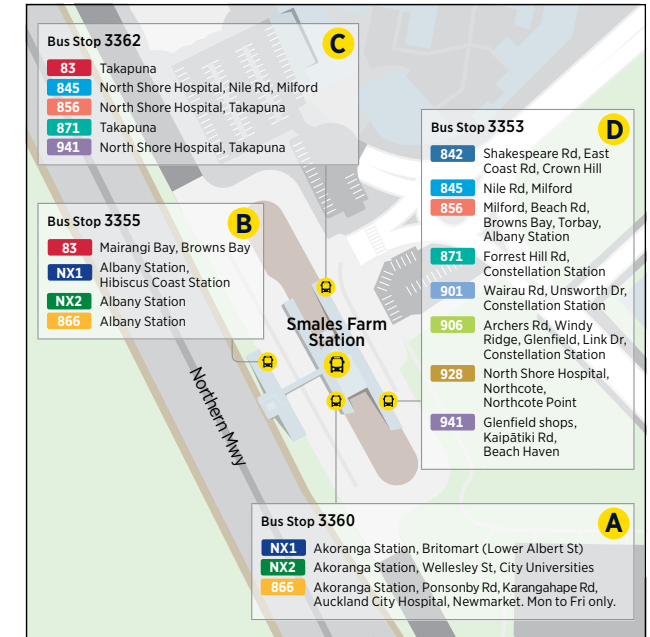

	Takapuna Transport Centre (Stop 3568)	Smales Farm Station (Stop 3353)	Glenfield Mail (Stop 4010)	Rangatira Rd / Beach Haven Shops (Stop 4037)	Verrans Corner
Sunday and Public Holidays	06:45	06:51	07:08	07:19	07:25
	07:15	07:21	07:38	07:49	07:55
	07:45	07:51	08:08	08:19	08:25
Then at the following minutes past each hour	:15	:21	:38	:49	:55
	:45	:51	:08	:19	:25
until	18:45	18:51	19:08	19:19	19:25
	19:15	19:21	19:38	19:49	19:55
	19:45	19:51	20:08	20:19	20:25
	20:15	20:21	20:38	20:49	20:55
	20:45	20:51	21:08	21:19	21:25
	21:15	21:21	21:38	21:49	21:55
	21:45	21:51	22:08	22:19	22:25
	22:15	22:21	22:38	22:49	22:55

	To City		From City	
	Birkenhead Ferry Terminal	Downtown Ferry Terminal	Downtown Ferry Terminal (Pier 2)	Birkenhead Ferry Terminal
Monday to Friday	06:35	06:50	-	-
	07:00	07:15	-	-
	07:30	07:45	07:15	07:27
	08:05	08:20	07:45	07:57
	08:35	08:50	08:20	08:32
	09:05	09:20	08:50	09:02
	09:35	09:50	09:20	09:32
	10:05	10:20	09:50	10:02
	10:55	11:10	10:40	10:52
	11:55	12:10	11:40	11:52
	12:55	13:10	12:40	12:52
	13:55	14:10	13:40	13:52
	14:55	15:10	14:40	14:52
	15:55	16:10	15:40	15:52
	16:35	16:50	16:20	16:32
	17:05	17:20	16:50	17:02
	17:35	17:50	17:20	17:32
	18:05	18:20	17:50	18:02
	18:35	18:50	18:20	18:32
	19:05	19:20	18:50	19:02
19:55	20:10	19:40	19:52	
20:55	21:10	20:40	20:52	
21:55	22:10	21:40	21:52	
22:55	23:10	22:40	22:52	
Friday only	23:25	23:40	23:10	23:22

Weekend services from the City to Birkenhead travel via Bayswater
No service Christmas Day

Note: Northcote Point wharf is closed until further notice.
For updates visit AT.govt.nz/metrochanges

Route Map

City Centre

Albany Bus Station

Constellation Bus Station

Smales Farm Bus Station

Takapuna Transport Centre