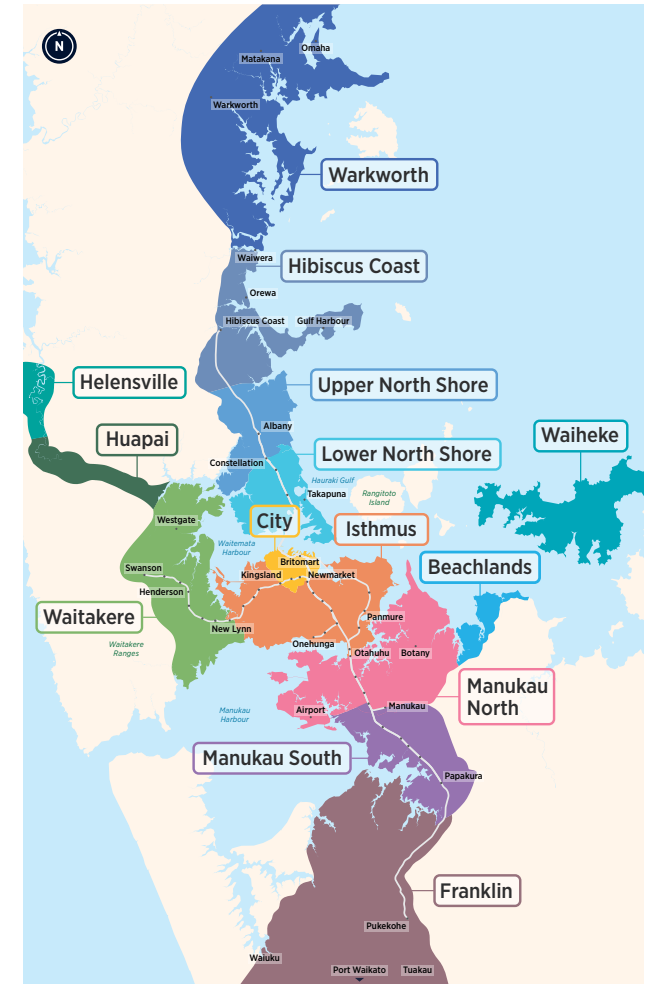

Other timetables available in this area that may interest you

Timetable	Routes
Devonport, Bayswater, Hauraki	801, 802, 806, 807, 814, Devonport Ferry, Bayswater Ferry
Campbells Bay, Sunnynook, Milford, Takapuna	82, 83, 842, 843, 845, 856, 871, 907
Long Bay, Torbay, Browns Bay, Mairangi Bay	83, 856, 861, 865, 878
Beach Haven, Birkenhead	97B, 97R, 97V, 917, 931, 933, 941, 942, 966, Beach Haven Ferry, Birkenhead Ferry
Glenfield, Bayview, Windy Ridge	95B, 95C, 95G, 906, 917, 939, 941 Birkenhead Ferry
Hillcrest, Northcote	923, 924, 926, 928, 942
Greenhithe, Unsworth Heights, Wairau Valley	120, 901, 906, 907
Hibiscus Coast	981, 982, 983, 984, 985, 986, 987, 988, NX1, Gulf Harbour Ferry
Hibiscus Coast Station, Albany Station, Britomart (Lower Albert St) via all Northern Busway stations	NX1
Albany Station, City universities, Wellesley St via all Northern Busway stations	NX2
Warkworth	995, 996, 997

Fare Zones & Boundaries

- Warkworth
- Hibiscus Coast
- Upper North Shore
- Lower North Shore
- Helensville
- Huapai
- Waitakere
- City
- Isthmus
- Waiheke
- Manukau North
- Manukau South
- Franklin
- Beachlands

Effective 4 November 2018

For more information on fares visit www.AT.govt.nz/fares