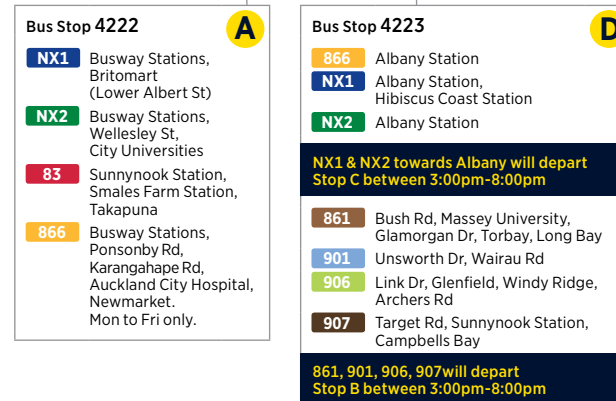

Constellation Bus Station