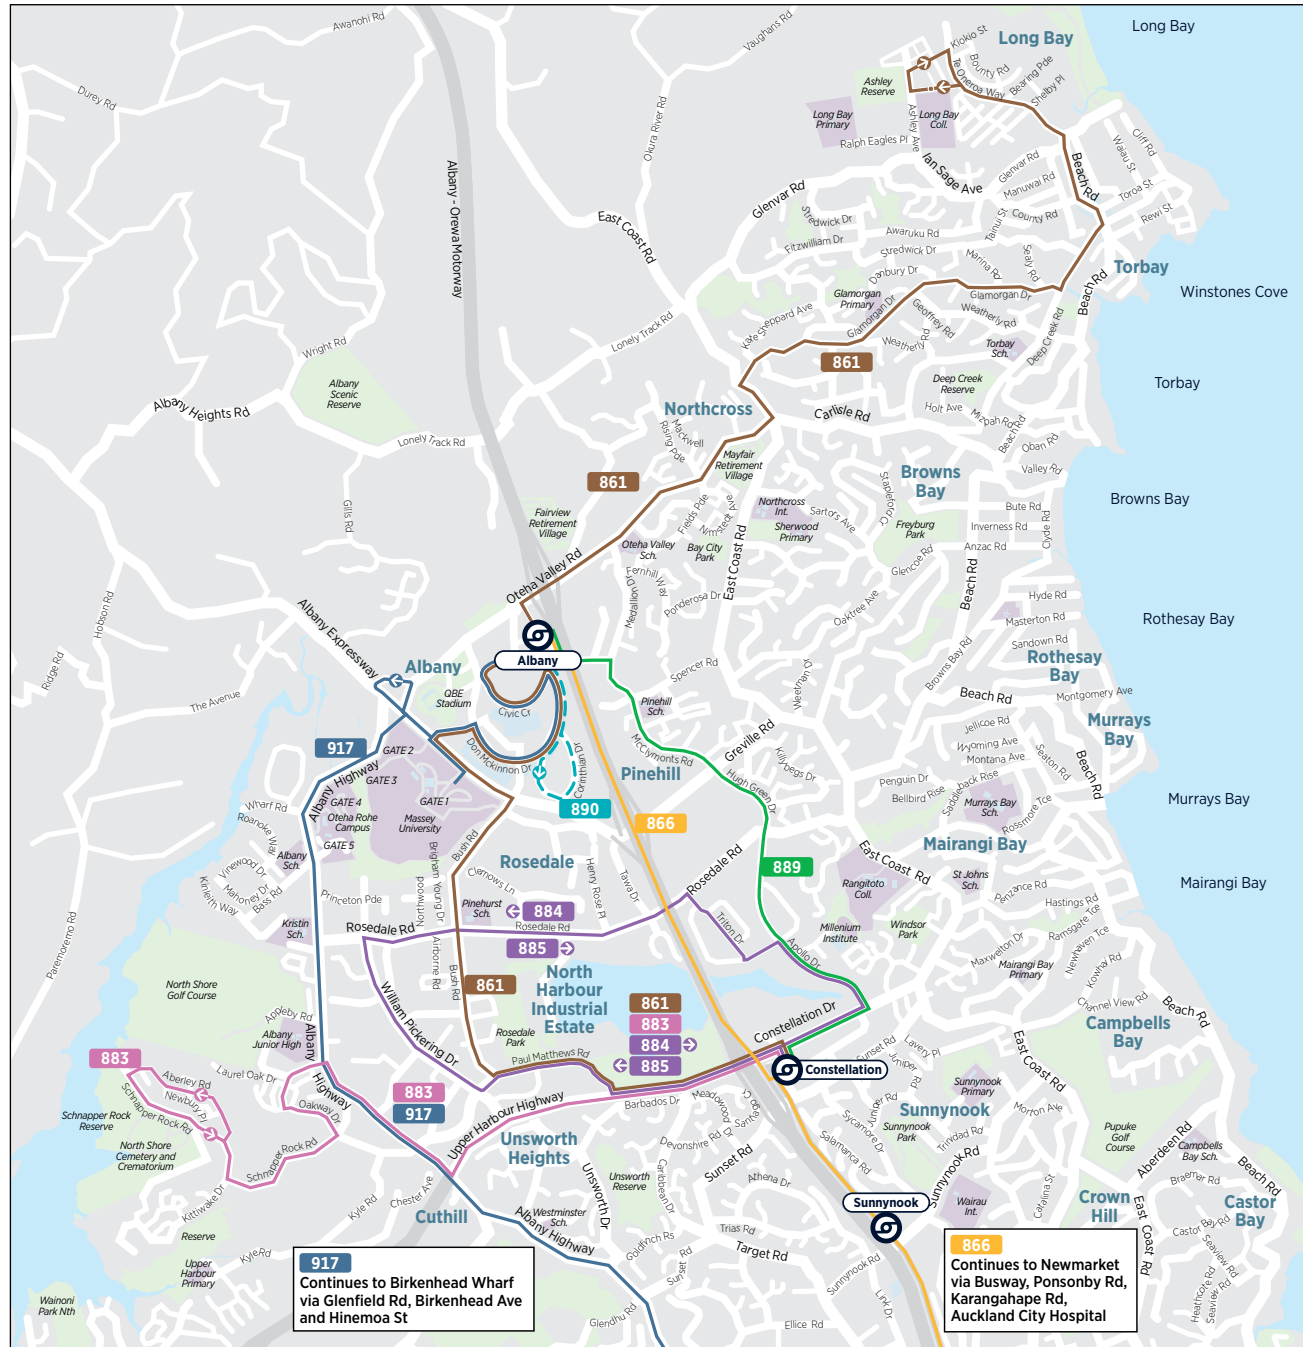

Route Map

917
Continues to Birkenhead Wharf via Glenfield Rd, Birkenhead Ave and Hinemoa St

866
Continues to Newmarket via Busway, Ponsonby Rd, Karangahape Rd, Auckland City Hospital