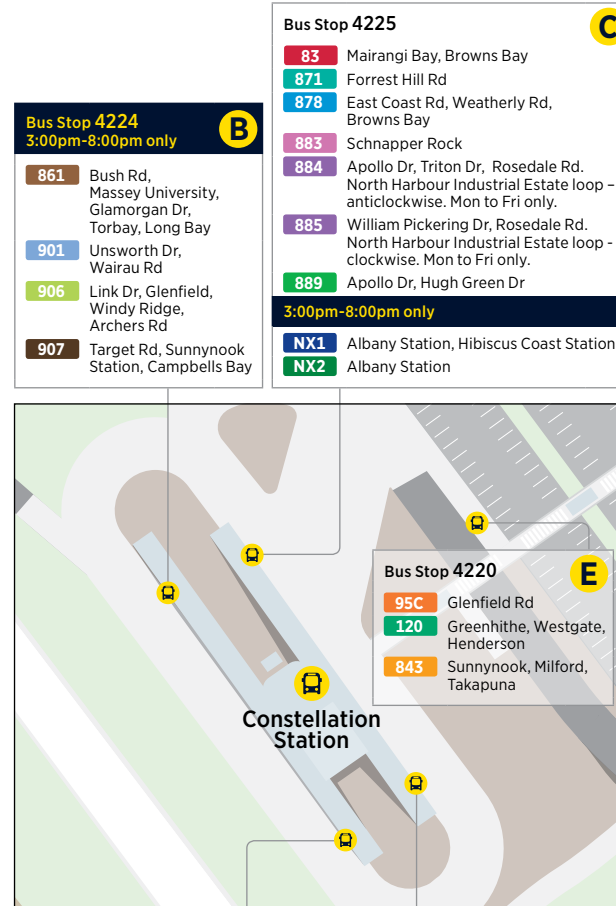

Constellation Bus Station