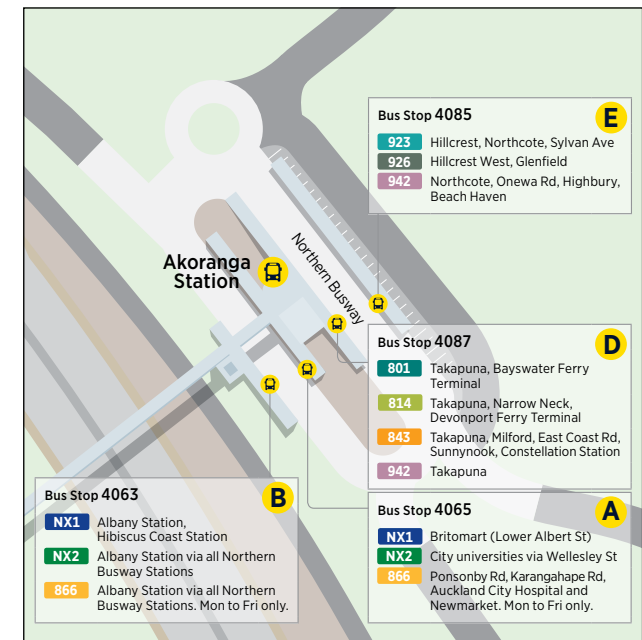

Route Map

Legend

- Bus route
- Direction of route
- Key station or connection point
- Ferry terminal

City Centre

Akoranga Bus Station

Constellation Bus Station

Bus Stop 4223 3:00pm-8:00pm only

- 861** Bush Rd, Massey University, Glamorgan Dr, Torbay, Long Bay
- 901** Unsworth Dr, Wairau Rd
- 906** Link Dr, Glenfield, Windy Ridge, Archers Rd
- 907** Target Rd, Sunnynook Station, Campbells Bay

Bus Stop 4225

- 83** Mairangi Bay, Browns Bay
 - 871** Forrest Hill Rd
 - 878** East Coast Rd, Weatherly Rd, Browns Bay
 - 883** Schnapper Rock
 - 884** Apollo Dr, Triton Dr, Rosedale Rd, North Harbour Industrial Estate loop - anticlockwise. Mon to Fri only.
 - 885** William Pickering Dr, Rosedale Rd, North Harbour Industrial Estate loop - clockwise. Mon to Fri only.
 - 889** Apollo Dr, Hugh Green Dr
- 3:00pm-8:00pm only**
- NX1** Albany Station, Hibiscus Coast Station
 - NX2** Albany Station

861, 901, 906, 907 will depart Stop B between 3:00pm-8:00pm

Milford

Bus Stop 3257

- 82** Takapuna, Wellesley St, City Centre (Mayoral Dr)
- 843** Takapuna, Akoranga Station
- 856** Beach Rd, Browns Bay, Torbay, Albany Station