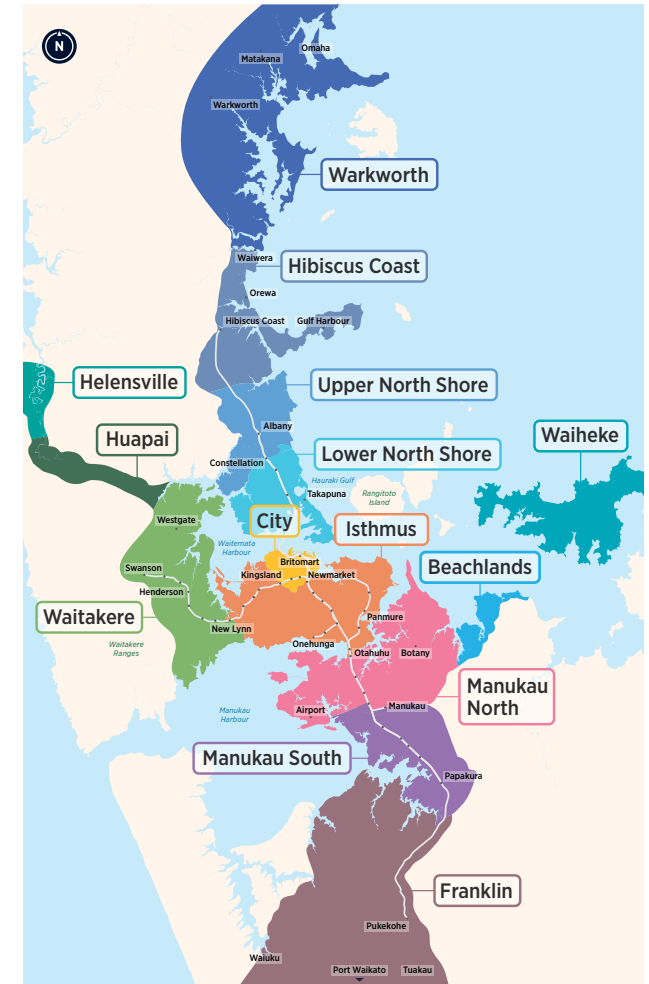

Sunnynook Campbells Bay Milford Takapuna

Northern Bus Timetable

Your guide to buses in this area

	82		83
	842		843
	845		856
	871		907

Routes

- 82** Milford, Takapuna, Wellesley St, City Centre (Mayoral Dr)
- 83** Massey University, Albany Station, Browns Bay, Mairangi Bay, Constellation Station, Smales Farm Station, Takapuna
- 842** Crown Hill, East Coast Rd, Shakespeare Rd, Smales Farm Station
- 843** Constellation Station, Sunnynook, East Coast Rd, Milford, Smales Farm Station, Takapuna, Akoranga Station
- 845** Milford, Nile Rd, North Shore Hospital, Smales Farm Station, Karaka St, Takapuna
- 856** Albany Station, Torbay, Browns Bay, Beach Rd, Milford, Smales Farm Station, North Shore Hospital, Takapuna
- 871** Constellation Station, Forrest Hill Rd, Smales Farm Station, Takapuna
- 907** Campbells Bay, Sunnynook Station, Target Rd, Constellation Station

Other timetables available in this area that may interest you

Timetable	Routes
Devonport, Bayswater, Hauraki	801, 802, 806, 807, 814, Devonport Ferry, Bayswater Ferry
Long Bay, Torbay, Browns Bay, Mairangi Bay	83, 856, 861, 865, 878
Beach Haven, Birkenhead	97B, 97R, 97V, 917, 931, 933, 941, 942, 966, Beach Haven Ferry, Birkenhead Ferry
Glenfield, Bayview, Windy Ridge	95B, 95C, 95G, 906, 917, 939, 941, Birkenhead Ferry
Hillcrest, Northcote	923, 924, 926, 928, 942
Greenhithe, Unsworth Heights, Wairau Valley	120, 901, 906, 907
Albany	883, 884, 885, 861, 866, 889, 890, 917
Hibiscus Coast	981, 982, 983, 984, 985, 986, 987, 988, NX1, Gulf Harbour Ferry
Hibiscus Coast Station, Albany Station, Britomart (Lower Albert St) via all Northern Busway stations	NX1
Albany Station, City universities, Wellesley St via all Northern Busway stations	NX2
Warkworth	995, 996, 997

Fare Zones & Boundaries

- Warkworth
- Hibiscus Coast
- Manukau North
- Upper North Shore
- Waitakere
- Manukau South
- City
- Franklin
- Isthmus
- Beachlands
- Helensville
- Waiheke

For more information on fares visit www.AT.govt.nz/fares