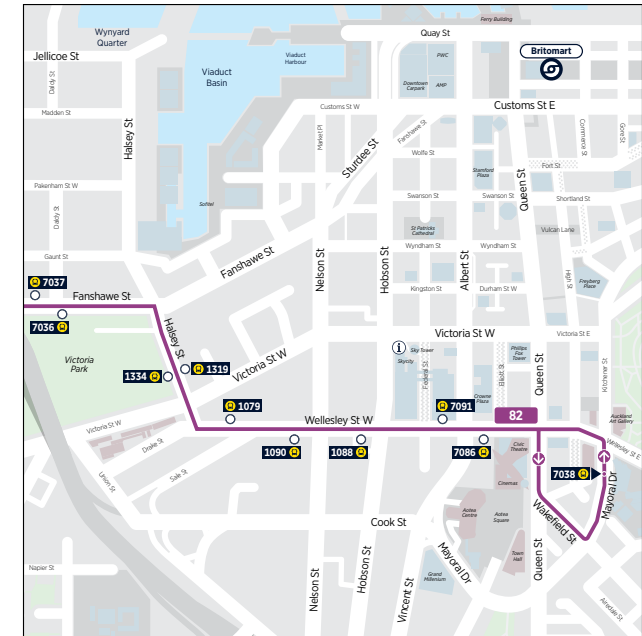

Route Map

Legend

- Bus route
- Direction of route
- Key station or connection point
- Ferry terminal

City Centre

Akoranga Bus Station

Constellation Bus Station

Bus Stop 4223 3:00pm-8:00pm only

- 861** Bush Rd, Massey University, Glamorgan Dr, Torbay, Long Bay
- 901** Unsworth Dr, Wairau Rd
- 906** Link Dr, Glenfield, Windy Ridge, Archers Rd
- 907** Target Rd, Sunnynook Station, Campbells Bay

Bus Stop 4225

- 83** Mairangi Bay, Browns Bay
 - 871** Forrest Hill Rd
 - 878** East Coast Rd, Weatherly Rd, Browns Bay
 - 883** Schnapper Rock
 - 884** Apollo Dr, Triton Dr, Rosedale Rd, North Harbour Industrial Estate loop - anticlockwise. Mon to Fri only.
 - 885** William Pickering Dr, Rosedale Rd, North Harbour Industrial Estate loop - clockwise. Mon to Fri only.
 - 889** Apollo Dr, Hugh Green Dr
- 3:00pm-8:00pm only**
- NX1** Albany Station, Hibiscus Coast Station
 - NX2** Albany Station