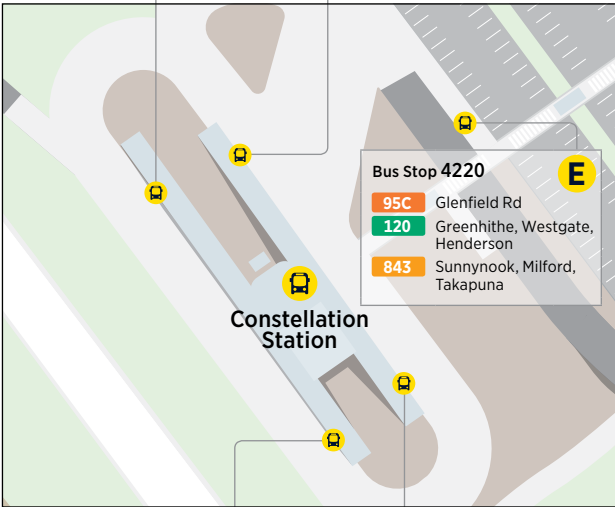

Route Map

Legend

- Bus route
- Direction of route
- Key station or connection point
- Ferry terminal

City Centre

Akoranga Bus Station

Constellation Bus Station

Bus Stop 4223 3:00pm-8:00pm only

- 861** Bush Rd, Massey University, Glamorgan Dr, Torbay, Long Bay
- 901** Unsworth Dr, Wairau Rd
- 906** Link Dr, Glenfield, Windy Ridge, Archers Rd
- 907** Target Rd, Sunnynook Station, Campbells Bay

Bus Stop 4225

- 83** Mairangi Bay, Browns Bay
 - 871** Forrest Hill Rd
 - 878** East Coast Rd, Weatherly Rd, Browns Bay
 - 883** Schnapper Rock
 - 884** Apollo Dr, Triton Dr, Rosedale Rd, North Harbour Industrial Estate loop - anticlockwise. Mon to Fri only.
 - 885** William Pickering Dr, Rosedale Rd, North Harbour Industrial Estate loop - clockwise. Mon to Fri only.
 - 889** Apollo Dr, Hugh Green Dr
- 3:00pm-8:00pm only**
- NX1** Albany Station, Hibiscus Coast Station
 - NX2** Albany Station