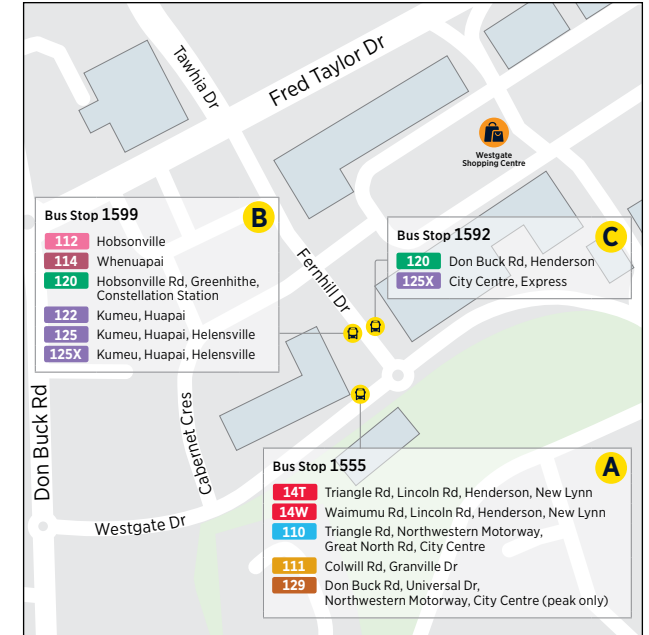

Westgate

Bus Stop 1599

- **112** Hobsonville
- **114** Whenuapai
- **120** Hobsonville Rd, Greenhithe, Constellation Station
- **122** Kumeu, Huapai
- **125** Kumeu, Huapai, Helensville
- **125X** Kumeu, Huapai, Helensville

Bus Stop 1592

- **120** Don Buck Rd, Henderson
- **125X** City Centre, Express

Bus Stop 1555

- **14T** Triangle Rd, Lincoln Rd, Henderson, New Lynn
- **14W** Waimumu Rd, Lincoln Rd, Henderson, New Lynn
- **110** Triangle Rd, Northwestern Motorway, Great North Rd, City Centre
- **111** Colwill Rd, Granville Dr
- **129** Don Buck Rd, Universal Dr, Northwestern Motorway, City Centre (peak only)