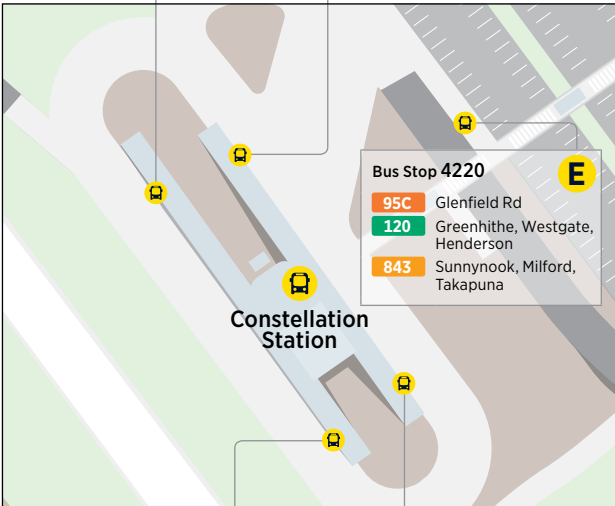

# 907 Constellation Station to Campbells Bay

via Target Rd, Sunnynook Rd and Sunnynook Station

	Constellation Station (Stop 4223)	Sunnynook Rd / Sunnynook Station (Stop 3238)	Beach Rd / Kowhai Rd
<b>Sunday and Public Holidays</b>	06:45	06:55	07:05
	07:45	07:57	08:10
	08:45	08:57	09:10
	09:45	09:55	10:05
	10:45	10:55	11:05
	11:45	11:55	12:05
	12:45	12:55	13:05
	13:45	13:55	14:05
	14:45	14:55	15:05
	15:45	15:57	16:10
16:45	16:57	17:10	
17:45	17:57	18:10	
18:45	18:57	19:10	
19:45	19:55	20:05	
20:45	20:55	21:05	
21:45	21:55	22:05	
22:45	22:55	23:05	

## Constellation Bus Station

### Bus Stop 4225

- 83** Mairangi Bay, Browns Bay
  - 871** Forrest Hill Rd
  - 878** East Coast Rd, Weatherly Rd, Browns Bay
  - 883** Schnapper Rock
  - 884** Apollo Dr, Triton Dr, Rosedale Rd, North Harbour Industrial Estate loop - anticlockwise. Mon to Fri only.
  - 885** William Pickering Dr, Rosedale Rd, North Harbour Industrial Estate loop - clockwise. Mon to Fri only.
  - 889** Apollo Dr, Hugh Green Dr
- 3:00pm-8:00pm only**
- NX1** Albany Station, Hibiscus Coast Station
  - NX2** Albany Station