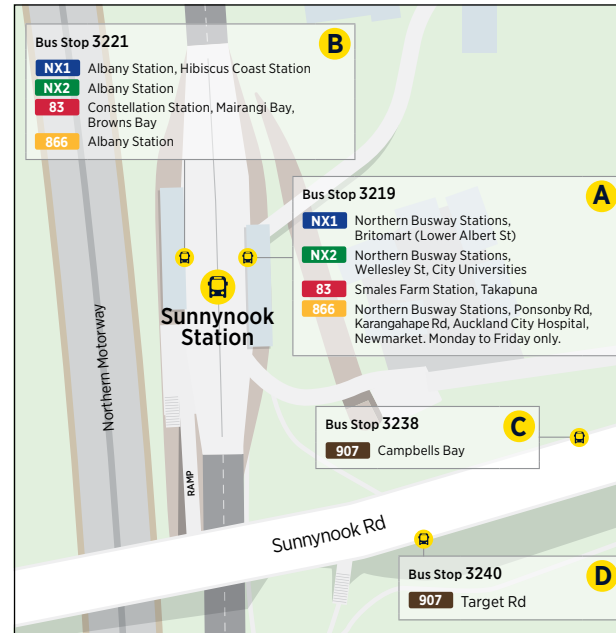

Bus Stop 3240

- **907** Target Rd