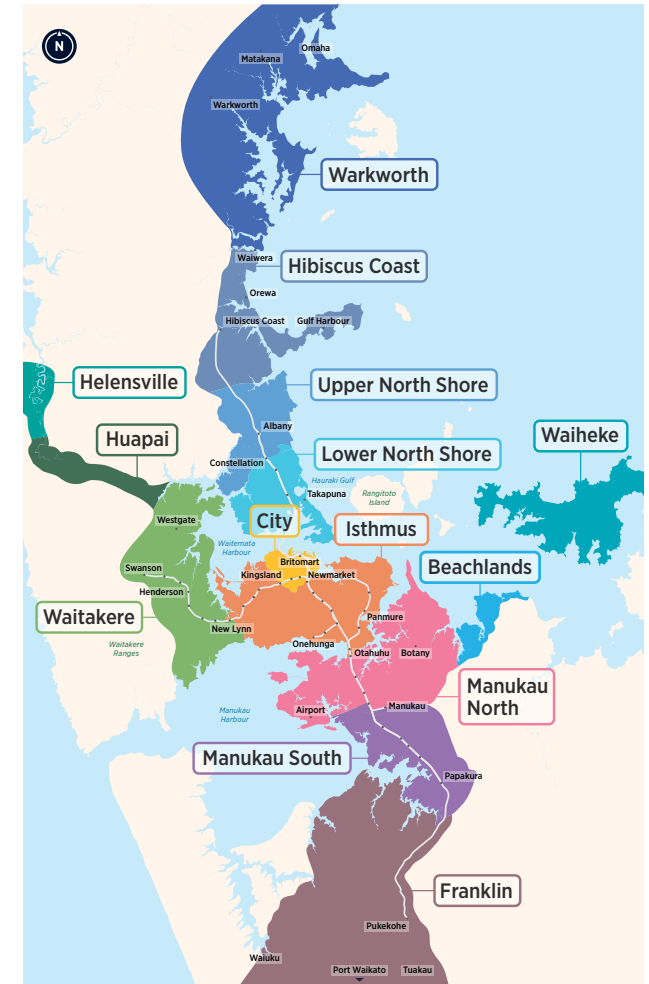

### Your guide to buses in this area

<b>120</b>	<b>901</b>
<b>906</b>	<b>907</b>

## Routes

- 120** Constellation Station, Greenhithe, Westgate, Henderson
- 901** Constellation Station, Unsworth Dr, Wairau Rd, Smales Farm Station
- 906** Constellation Station, Link Dr, Glenfield, Windy Ridge, Archers Rd, Smales Farm Station
- 907** Campbells Bay, Sunnynook Station, Target Rd, Constellation Station

Other timetables available in this area that may interest you

Timetable	Routes
Devonport, Bayswater, Hauraki	<b>801, 802, 806, 807, 814, Devonport Ferry, Bayswater Ferry</b>
Campbells Bay, Sunnynook, Milford, Takapuna	<b>82, 83, 842, 843, 845, 856, 871, 907</b>
Long Bay, Torbay, Browns Bay, Mairangi Bay	<b>83, 856, 861, 865, 878</b>
Beach Haven, Birkenhead	<b>97B, 97R, 97V, 917, 931, 933, 941, 942, 966 Beach Haven Ferry, Birkenhead Ferry</b>
Glenfield, Bayview, Windy Ridge	<b>95B, 95C, 95G, 906, 917, 939, 941 Birkenhead Ferry</b>
Hillcrest, Northcote	<b>923, 924, 926, 928, 942</b>
Albany	<b>883, 884, 885, 861, 866, 889, 890, 917</b>
Hibiscus Coast	<b>981, 982, 983, 984, 985, 986, 987, 988, NX1 Gulf Harbour Ferry</b>
Hibiscus Coast Station, Albany Station, Britomart (Lower Albert St) via all Northern Busway stations	<b>NX1</b>
Albany Station, City universities, Wellesley St via all Northern Busway stations	<b>NX2</b>
Warkworth	<b>995, 996, 997</b>

## Fare Zones & Boundaries

- Warkworth
- Hibiscus Coast
- Manukau North
- Upper North Shore
- Waitakere
- Manukau South
- Lower North Shore
- City
- Franklin
- Helensville
- Isthmus
- Beachlands
- Waiheke