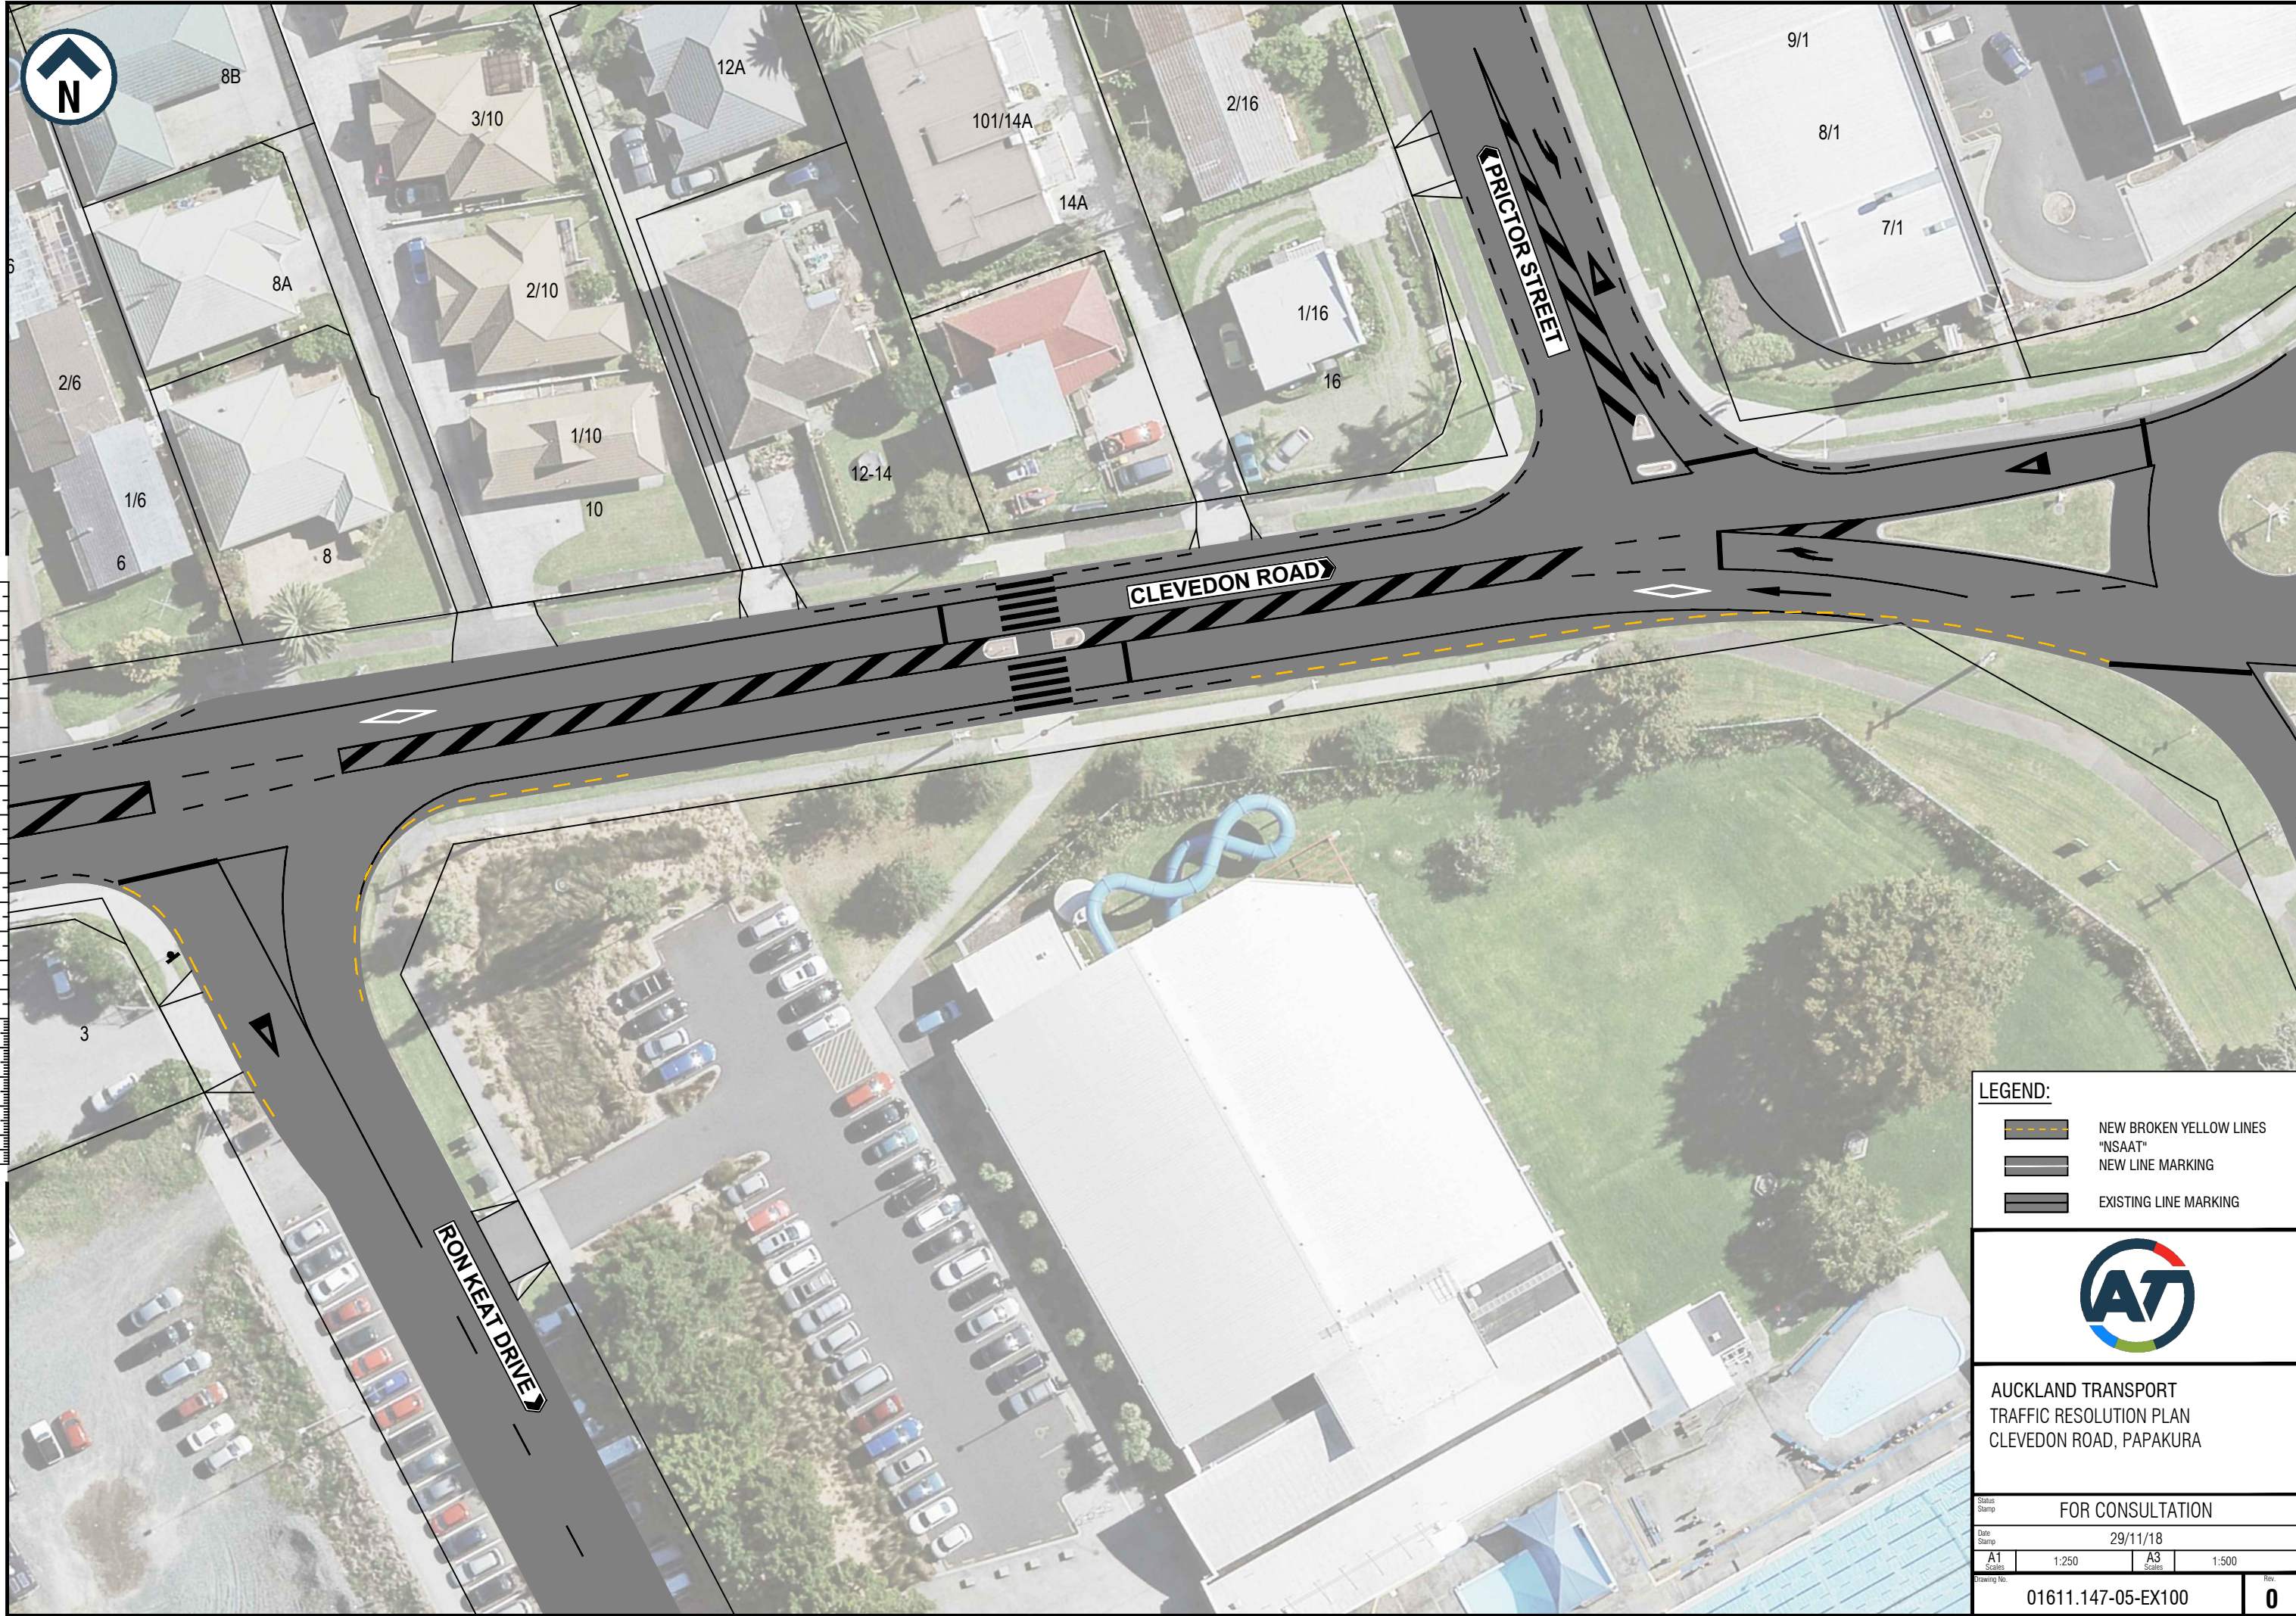

200mm DO NOT SCALE - IF IN DOUBT, ASK
150
100
50
0
10
20
30
40
50
60
70
80
90
100
110
120
130
140
150
160
170
180
190
200
ORIGINAL SIZE
A1

LEGEND:

	NEW BROKEN YELLOW LINES "NSAAT"
	NEW LINE MARKING
	EXISTING LINE MARKING

AUCKLAND TRANSPORT
TRAFFIC RESOLUTION PLAN
CLEVEDON ROAD, PAPA KURA

Status Stamp	FOR CONSULTATION		
Date Stamp	29/11/18		
A1 Scale	1:250	A3 Scale	1:500
Drawing No.	01611.147-05-EX100		Rev.
			0