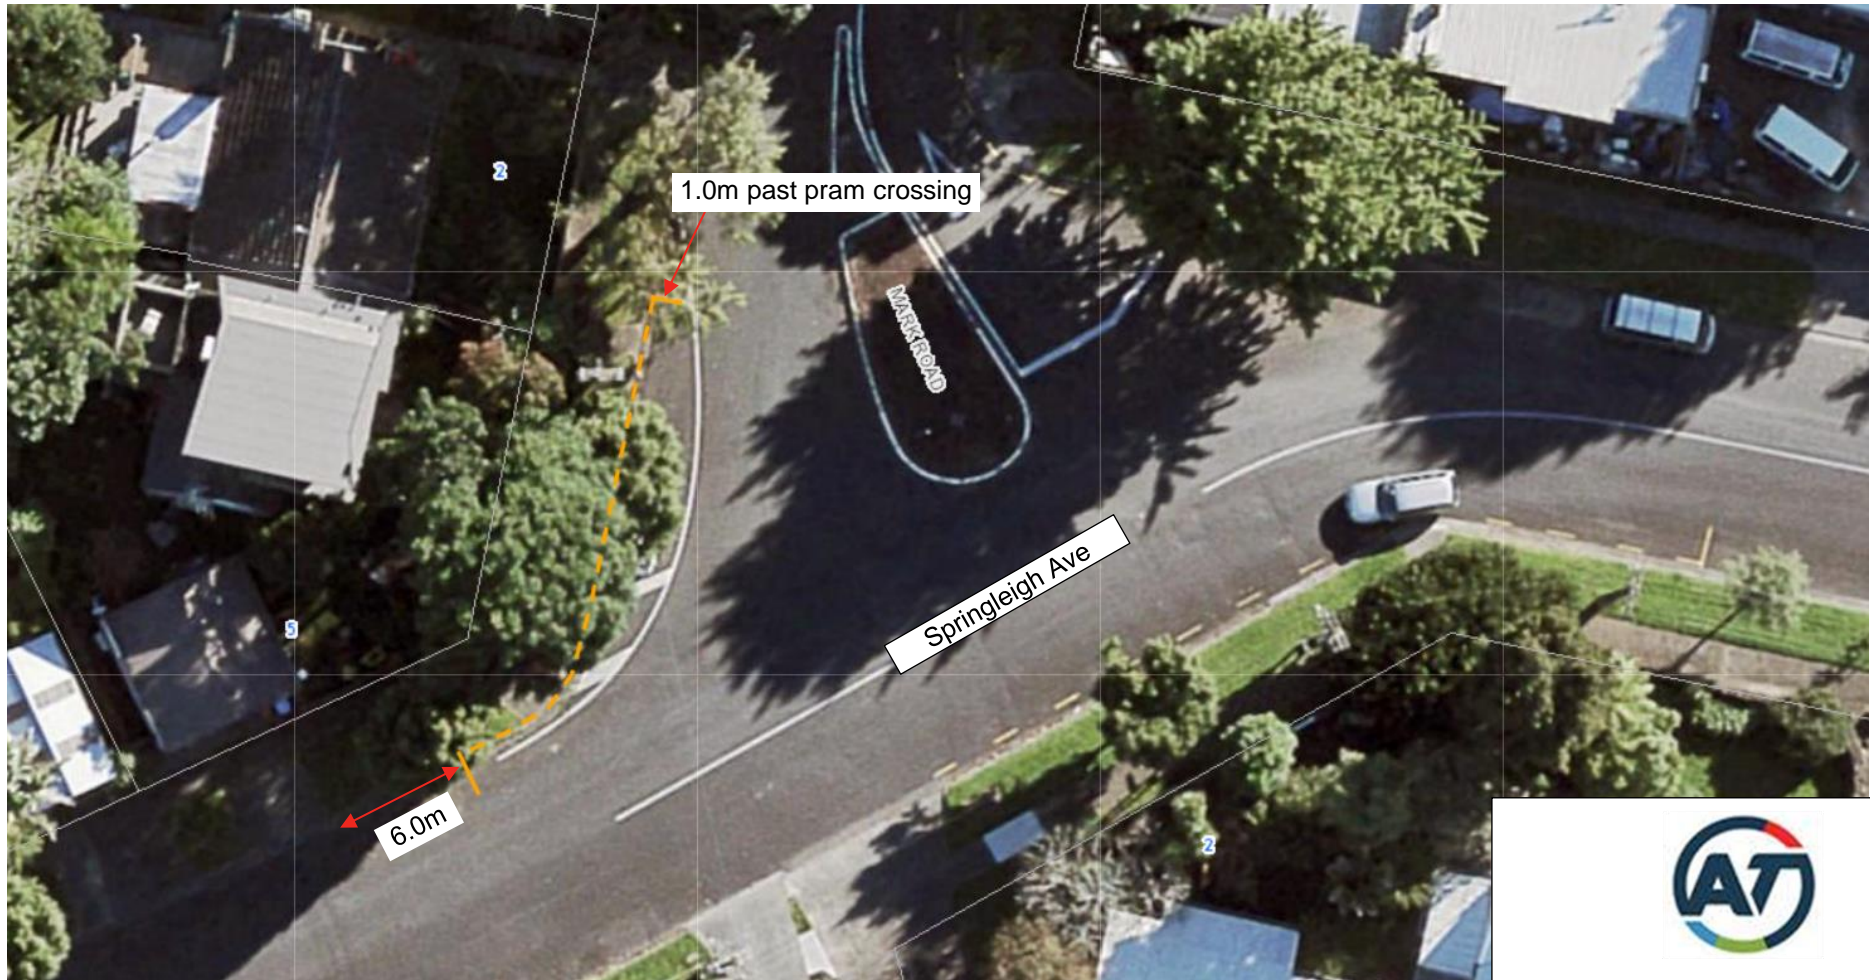

### Notes / Legend

 New yellow line marking.

Springleigh Ave/Mark Rd, Mt Albert

New Parking Restrictions

FOR CONSULTATION

12 November 2018

NOT TO SCALE