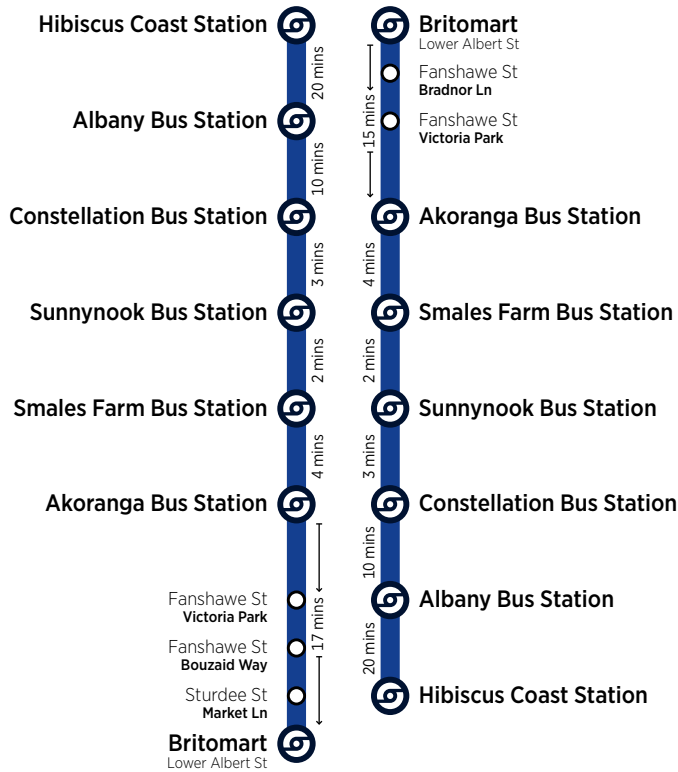

via Northern Busway

Legend		Average travel time, may vary with traffic	
	Bus route		Key station or connection point
	Bus stop		Bus stop

NX1 Albany Station / Britomart

via Northern Busway

Estimated frequency

Monday to Friday

To Britomart	
First buses: 05:00, 05:15, 05:30, 05:40	
05:50 to 10:00	3-5 mins
10:00 to 20:00	6-8 mins
20:00 to 23:00	10 mins
then 23:15, 23:30	
Last bus: 23:30 (Mon to Thurs)	
Friday Only: Midnight to 02:30	
	30 mins

Saturday

To Britomart	
First bus: 06:10	
06:10 to 20:20	10 mins
20:20 to 23:20	15 mins
then Midnight	
Midnight to 02:30	30 mins
Last bus: 02:30	

Sunday and Public Holidays

To Britomart	
First bus: 06:30	
06:30 to 20:20	10 mins
20:20 to 23:20	15 mins
Last bus: 23:20	

Monday to Friday

From Britomart	
First bus: 05:30	
05:30 to 06:30	15 mins
then 06:40, 06:50, 07:00	
07:00 to 14:45	7-8 mins
14:45 to 19:30	3-5 mins
19:30 to 20:30	7-8 mins
20:30 to 23:30	10 mins
then 23:45, midnight	
Last bus: Midnight (Mon to Thurs)	
Friday Only: Midnight to 03:00	
	30 mins