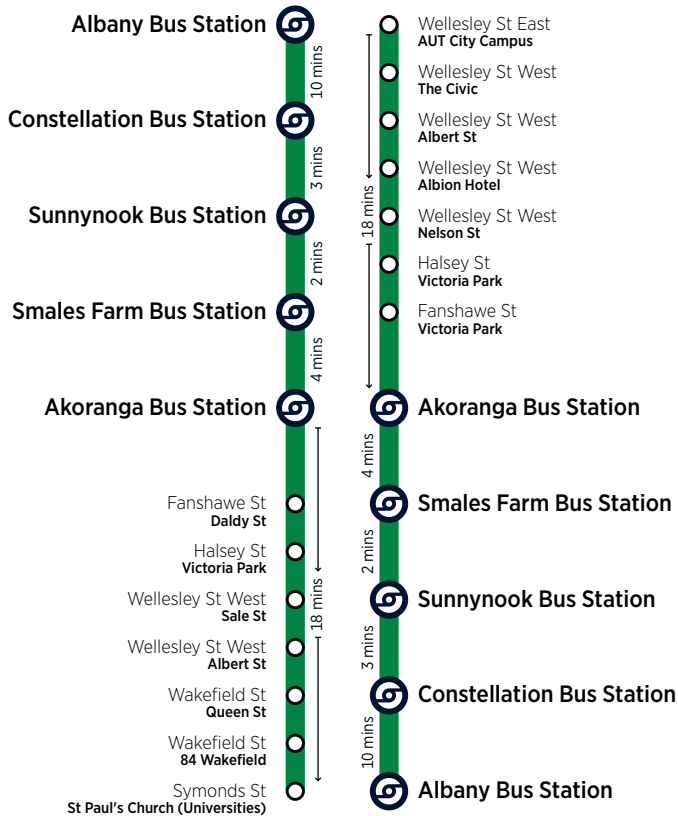

# NX2

via Northern Busway

Legend		Average travel time, may vary with traffic	
	Bus route		Key station or connection point
			Bus stop

## NX2 Albany Station / University

via Northern Busway

Estimated frequency

### Monday to Friday

To University	
<b>First bus: 06:00</b>	
06:00 to 06:30	10 mins
then 06:38, 06:45, 06:52	
06:52 to 09:00	4 mins
then 09:00, 09:10, 09:20	
09:20 to 12:50	7-8 mins
12:50 to 18:00	10 mins
18:00 to 23:15	15 mins
<b>Last bus: 23:15</b>	

### Monday to Friday

From University	
<b>First buses: 06:45, 07:00, 07:15, 07:30</b>	
07:30 to 15:00	10 mins
15:00 to 16:20	5 mins
16:20 to 17:50	4 mins
17:50 to 18:30	5 mins
then 18:37, 18:45, 18:52, 19:00	
19:00 to midnight	15 mins
<b>Last bus: Midnight</b>	