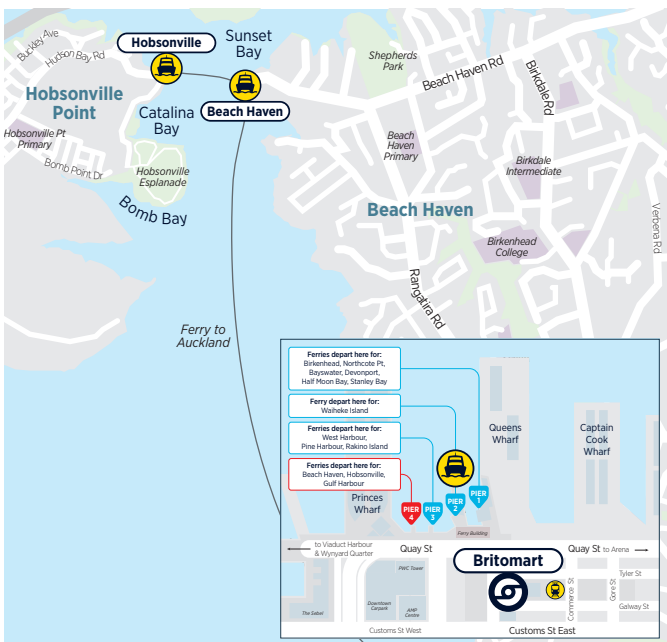

Hobsonville | Beach Haven | City Ferry

Monday to Friday (excluding public holidays)

Depart Downtown Auckland Pier 4	Beach Haven Wharf	Hobsonville Pt Wharf	Beach Haven Wharf	Arrive Downtown Auckland Pier 4
-	06:25	06:30	06:35	07:05
07:10	07:40	07:45	07:50	08:20
08:25	08:55	09:00	09:05	09:35
14:40	15:10	15:15	15:20	15:50
15:55	16:25	16:30	16:35	17:05
17:10	17:40	17:45	17:50	18:20
18:25	18:55	19:00	19:05	19:35
19:40	20:10	20:12	-	-

Saturday, Sunday and Public Holidays

Depart Downtown Auckland Pier 4	Beach Haven Wharf	Hobsonville Pt Wharf	Beach Haven Wharf	Hobsonville Pt Wharf	Arrive Downtown Auckland Pier 4
08:00	08:30	08:45	09:00	09:15	09:45
10:30	11:00	11:15	11:30	11:45	12:15
14:00	14:30	14:45	15:00	15:15	15:45
16:30	17:00	17:15	17:30	-	18:00
18:30	19:00	19:15	19:30	-	20:00
20:30	21:00	21:15	21:30	-	22:00
22:30**	23:00**	23:15**	23:30**	-	00:00**

** Operates Saturday only

This service is provided by Fullers360 and supported by HLC and partners.

Arrival times are approximate only and subject to weather and other unplanned circumstances

Effective 25 February 2019