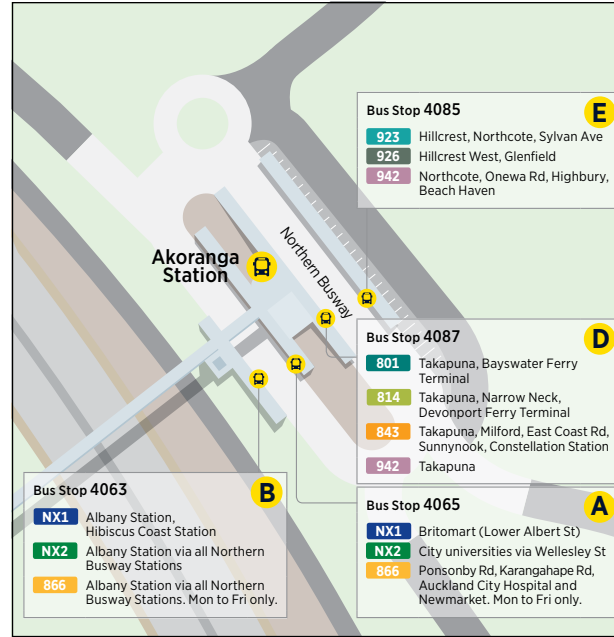

Effective 24 February 2019

For more information on fares visit www.AT.govt.nz/fares

801 Bayswater to Akoranga Station

via Takapuna

	Bayswater Ferry Terminal (Stop 3530)	Takapuna Transport Centre (Stop 3381)	Akoranga Station
Monday to Friday	06:40	07:02	07:09
	07:10	07:32	07:39
	07:40	08:02	08:10
	08:10	08:32	08:40
	08:40	09:02	09:10
	09:10	09:32	09:39
	09:40	10:02	10:09
	10:05	10:27	10:34
	10:25	10:47	10:54
	10:55	11:17	11:24
Then at the following minutes past each hour	:25	:47	:54
	:55	:17	:24
until	19:55	20:17	20:24
	20:25	20:45	20:52
	20:55	21:15	21:22
	21:25	21:45	21:52
	21:55	22:15	22:22
	22:25	22:45	22:52
	23:25	23:45	23:52

PEAK ONLY (MONDAY - FRIDAY)

802 City Centre to Bayswater
via Esmonde Rd

	Mayoral Dr / AUT (Stop 7038)	Esmonde Rd (Stop 3445)	Bayswater Ave / Beresford St
Monday to Friday Only	16:20	16:52	17:08
	16:50	17:21	17:35
	17:20	17:51	18:05
	17:50	18:19	18:33

	To Waiheke Island		From Waiheke Island	
	Devonport Ferry Terminal	Matiatia Ferry Terminal	Matiatia Ferry Terminal	Devonport Ferry Terminal
Sunday and Public Holidays	09:10	09:45	10:00	10:35
	11:10	11:45	12:00	12:35
	13:10	13:45	14:00	14:35
	15:10	15:45	16:00	16:35
	17:10	17:45	18:00	18:35

Route Map

City Centre

Akoranga Bus Station

Takapuna Transport Centre