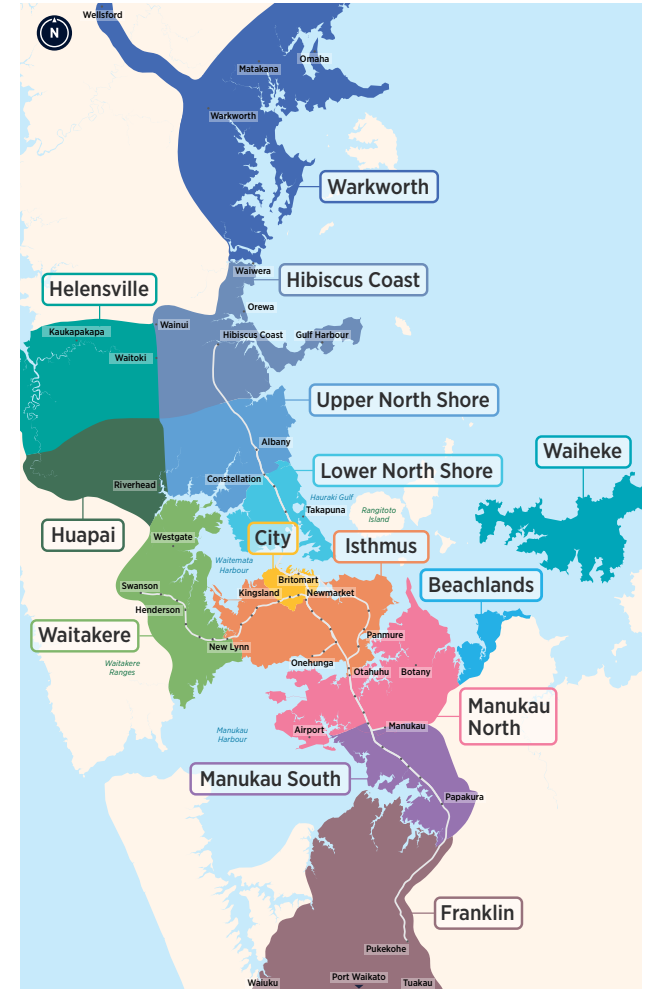

Devonport Bayswater Hauraki

Northern Bus & Ferry Timetable

Your guide to buses and ferries in this area

801

802

806

807

814

Routes

- **801** Bayswater Ferry Terminal, Takapuna, Akoranga Station
 - **802** Bayswater, Esmonde Rd, Wellesley St, City Centre (Mayoral Dr) (Monday to Friday peak only)
 - **806** Stanley Point, Devonport Ferry Terminal
 - **807** Cheltenham, Devonport Ferry Terminal
 - **814** Devonport Ferry Terminal, Narrow Neck, Takapuna, Akoranga Station
- Devonport to City Ferry
- Bayswater to City Ferry
- Stanley Bay to City Ferry
- Devonport to Waiheke Island Ferry

Other timetables available in this area that may interest you

Timetable	Routes
Campbells Bay, Sunnynook, Milford, Takapuna	82, 83, 842, 843, 845, 856, 871, 907
Long Bay, Torbay, Browns Bay, Mairangi Bay	83, 856, 861, 865, 878
Beach Haven, Birkenhead	97B, 97R, 97V, 917, 931, 933, 941, 942, 966, Beach Haven Ferry, Birkenhead Ferry
Glenfield, Bayview, Windy Ridge	95B, 95C, 95G, 906, 917, 939, 941, Birkenhead Ferry
Hillcrest, Northcote	923, 924, 926, 928, 942
Greenhithe, Unsworth Heights, Wairau Valley	120, 901, 906, 907
Albany	883, 884, 885, 861, 866, 889, 890, 917
Hibiscus Coast	981, 982, 983, 984, 985, 986, 987, 988, NX1, Gulf Harbour Ferry
Hibiscus Coast Station, Albany Station, Britomart (Lower Albert St) via all Northern Busway stations	NX1
Albany Station, City universities, Wellesley St via all Northern Busway stations	NX2
Warkworth	995, 996, 997

Fare Zones & Boundaries

- Warkworth
- Hibiscus Coast
- Waitakere
- Upper North Shore
- City
- Isthmus
- Manukau North
- Lower North Shore
- Beachlands
- Manukau South
- Franklin
- Helensville
- Waiheke