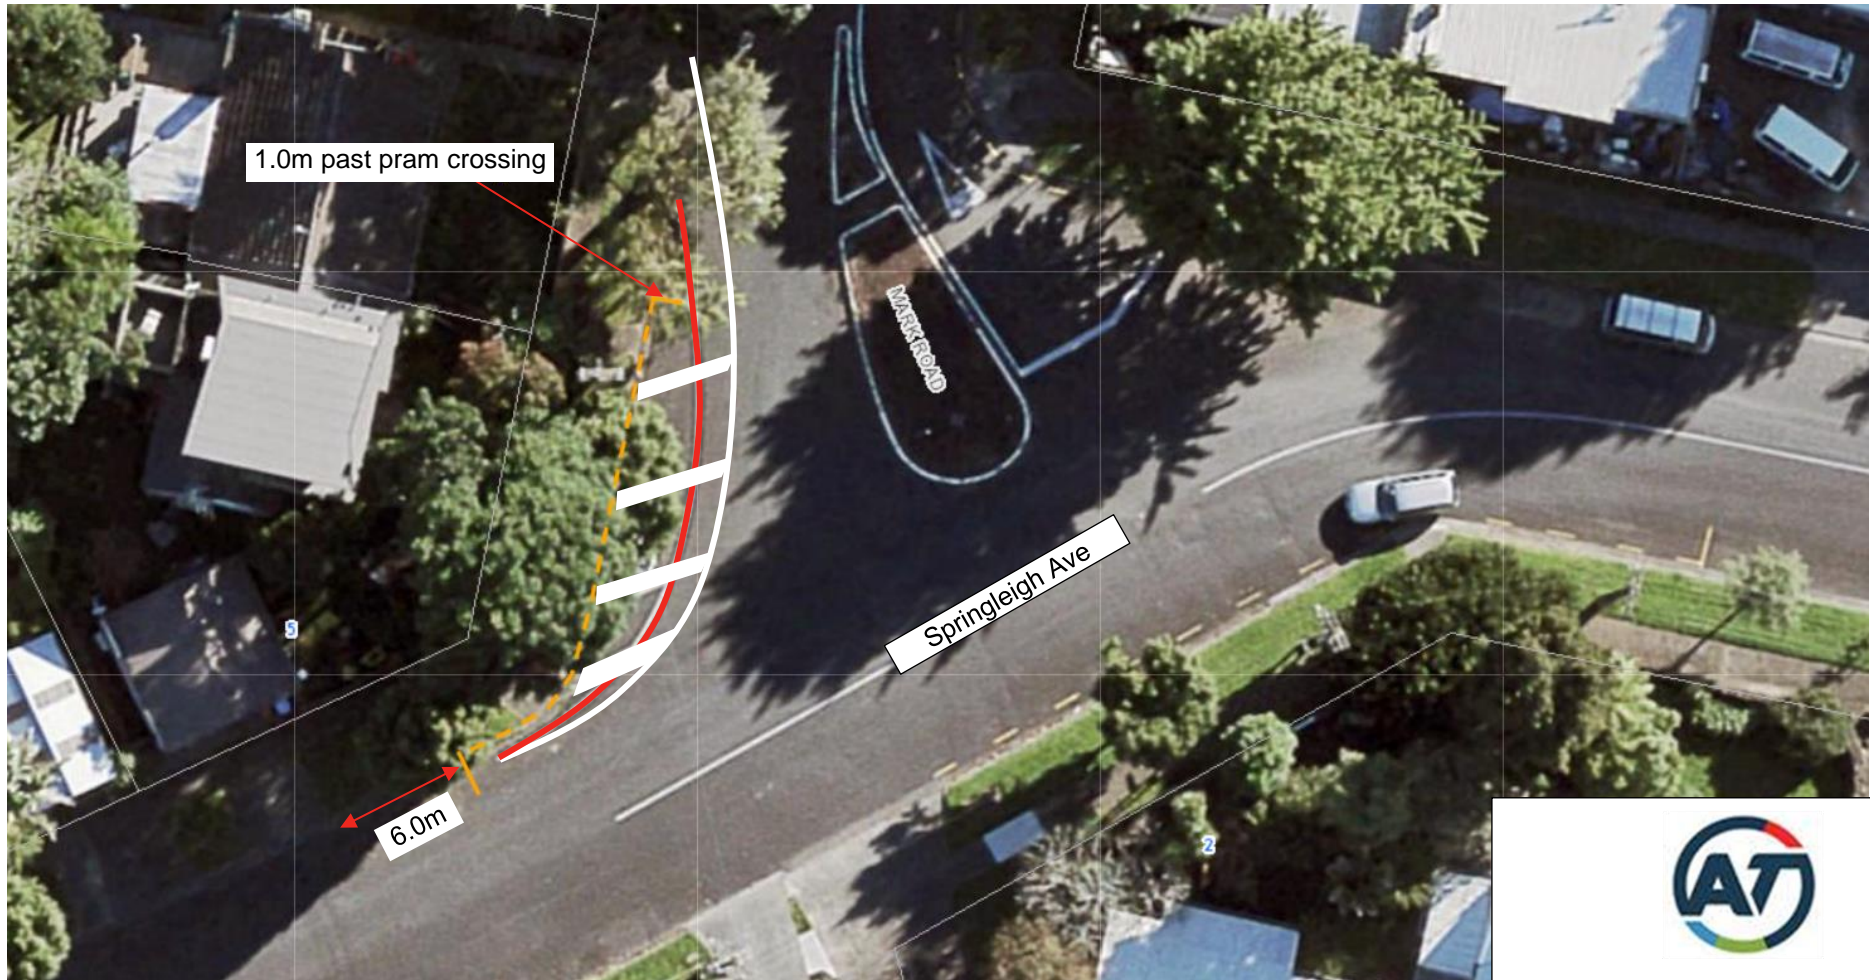

### Notes / Legend

 New yellow line marking.

Springleigh Ave/Mark Rd, Mt Albert

New Parking Restrictions

FOR CONSULTATION

21/03/2019

NOT TO SCALE