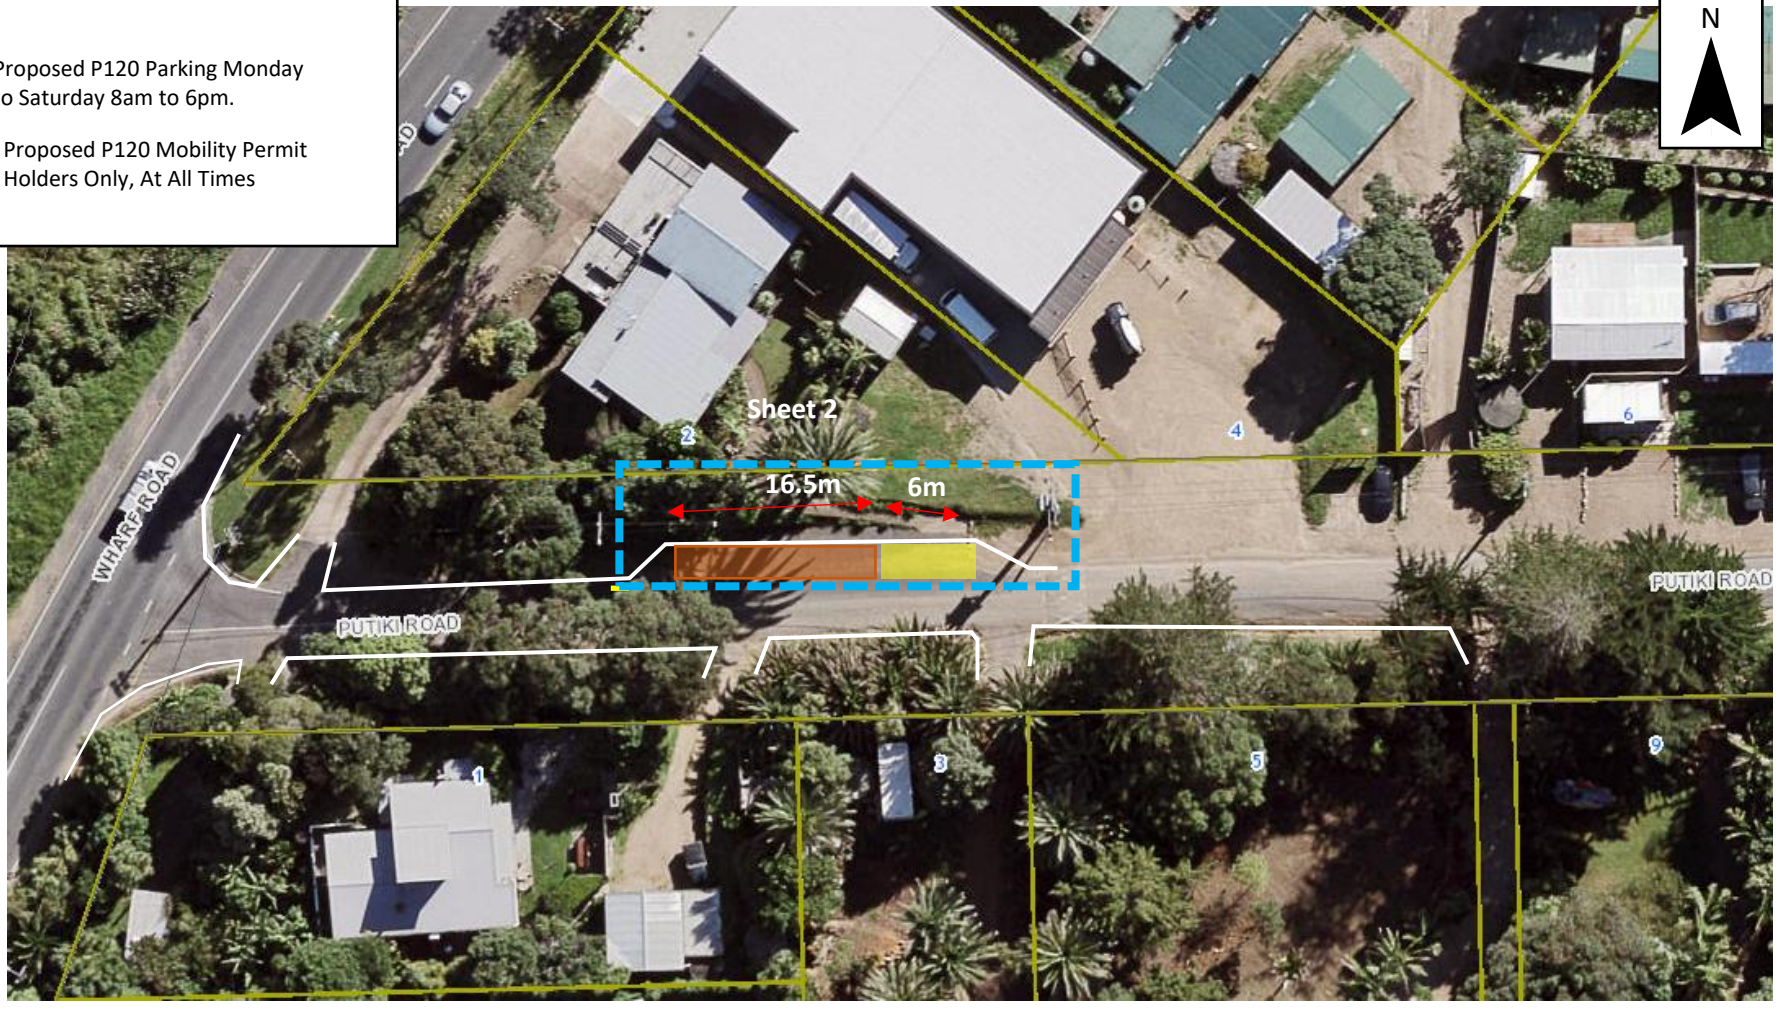

Legend

-  Proposed P120 Parking Monday to Saturday 8am to 6pm.
-  Proposed P120 Mobility Permit Holders Only, At All Times

NOT TO SCALE
Aerial photograph might not reflect recent changes.

Putiki Road, Waiheke.

P120 Monday to Saturday and P120 Mobility Permit Holders Only At All Times

Date: 21st May 2019

For Consultation

Legend

-  Proposed P120 Parking Monday to Saturday 8am to 6pm
-  Proposed P120 Mobility Permit Holders Only, At All Times

NOT TO SCALE

Aerial photograph might not reflect recent changes.

Page 2 of 2

Putiki Road, Waiheke.

P120 Monday to Saturday and P120 Mobility Permit Holders Only At All Times

Date: 21st May 2019

For Consultation