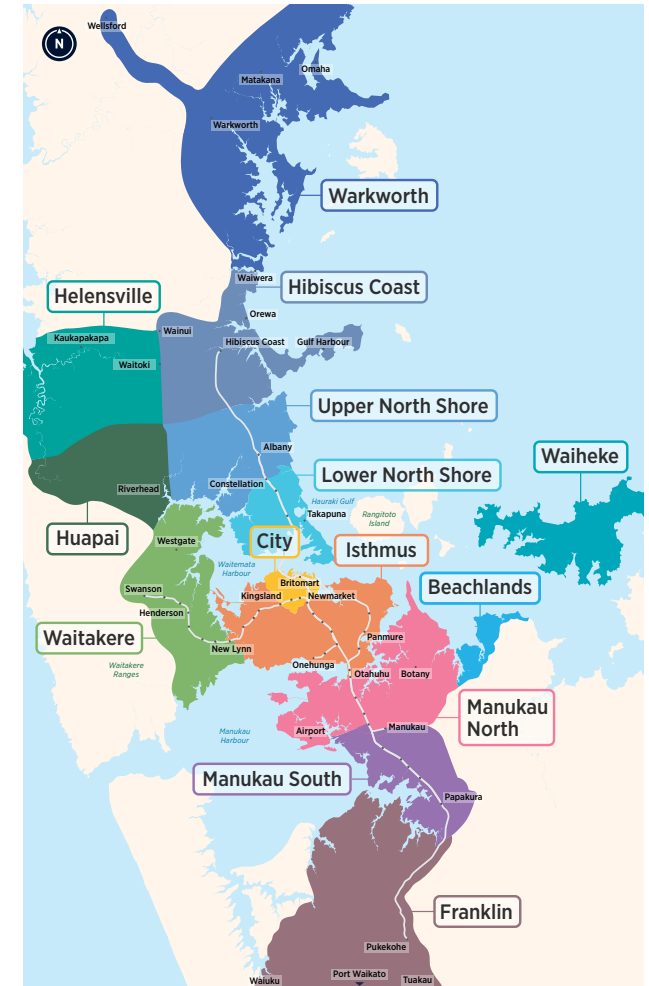

## Southern Bus Timetable

### Your guide to buses in this area

# Routes

- 33** Papakura, Great South Rd, Manurewa, Manukau, Otahuhu Town Centre, Otahuhu Station
- 361** Manurewa, Clendon Park, Homai, Manukau, Tui Rd, Otao MIT North Campus
- 362** Weymouth, Manurewa, Great South Rd, Manukau Station
- 363** Manurewa, Wattle Downs
- 365** Manukau Station, Homai, Manurewa, Randwick Park, Takanini Station, Porchester Rd, Papakura Station
- 366** Manurewa, The Gardens, Everglade Dr, Manukau Station

# Fare Zones & Boundaries

- Warkworth
- Huapai
- Manukau North
- Hibiscus Coast
- Waitakere
- Manukau South
- Upper North Shore
- City
- Franklin
- Lower North Shore
- Isthmus
- Beachlands
- Helensville
- Waiheke