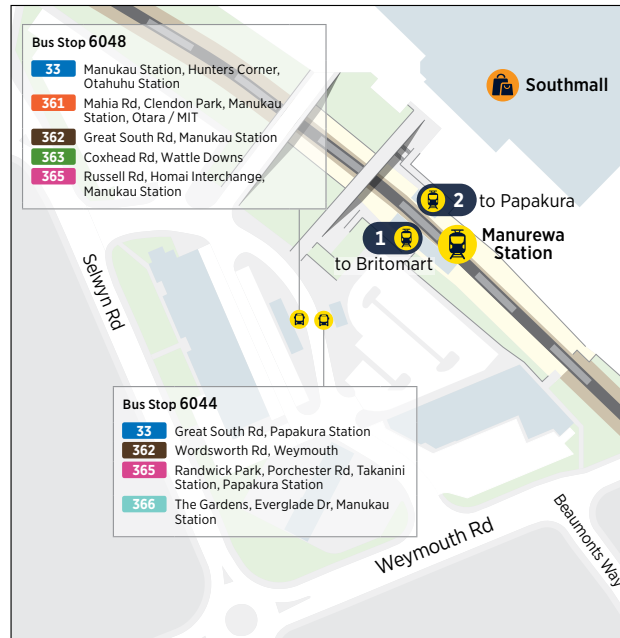

# 366 Manukau Station to Manurewa Interchange

via Everglade Dr and The Gardens

	Manukau Bus Station - Bay 16 (Stop 1816)	Botanic Gardens (Stop 6966)	Manurewa Interchange
Saturday	06:58	07:09	07:24
	07:28	07:39	07:54
	07:58	08:09	08:24
	08:28	08:39	08:54
	08:58	09:09	09:24
	09:28	09:39	09:54
Then at the following minutes past each hour	:58	:11	:27
	:28	:41	:57
until	17:28	17:41	17:57
	17:58	18:09	18:24
	18:28	18:39	18:54
	18:58	19:09	19:24
	19:38	19:49	20:04
	20:28	20:39	20:54
	21:28	21:39	21:54
	22:28	22:39	22:54
	23:28	23:39	23:54

# 366 Manukau Station to Manurewa Interchange

via Everglade Dr and The Gardens

	Manukau Bus Station - Bay 16 (Stop 1816)	Botanic Gardens (Stop 6966)	Manurewa Interchange
Sunday and Public Holidays	06:58	07:09	07:24
	07:28	07:39	07:54
	07:58	08:09	08:24
	08:28	08:39	08:54
	08:58	09:09	09:24
09:28	09:39	09:54	
Then at the following minutes past each hour	:58	:11	:27
	:28	:41	:57
until	17:28	17:41	17:57
	17:58	18:09	18:24
	18:28	18:39	18:54
	18:58	19:09	19:24
	19:38	19:49	20:04
	20:28	20:39	20:54
	21:28	21:39	21:54
	22:28	22:39	22:54

# Route Map

## Manurewa Interchange