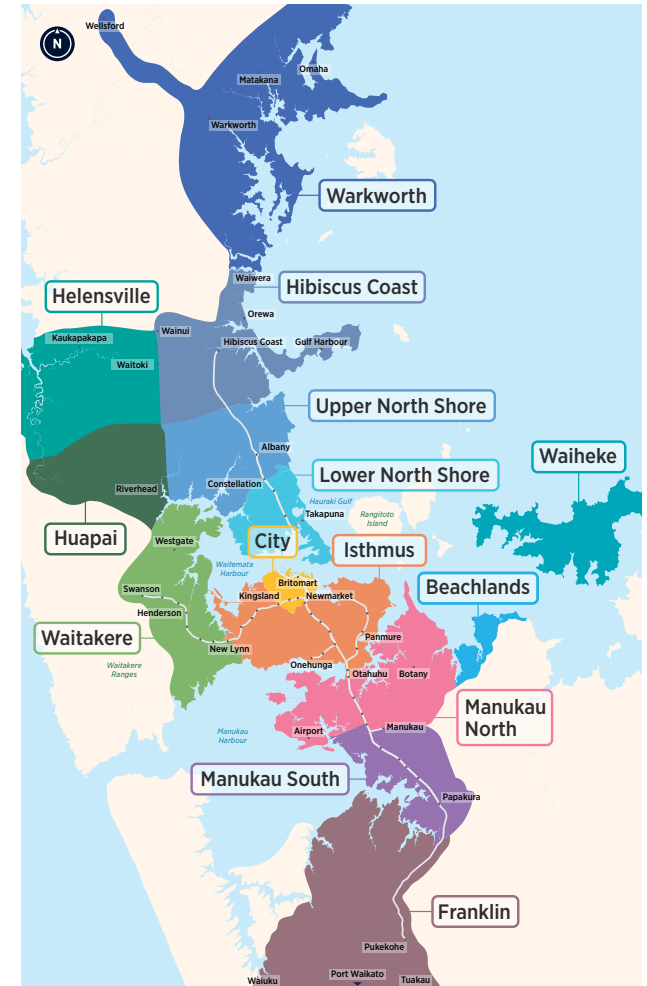

Papakura

Southern Bus Timetable

Your guide to buses in this area

33

365

371

372

373

376

377

378

Routes

- **33** Papakura, Great South Rd, Manurewa, Manukau, Otahuhu Town Centre, Otahuhu Station
- **365** Manukau Station, Homai, Manurewa, Randwick Park, Takanini Station, Porchester Rd, Papakura Station
- **371** Takanini Station, Bruce Pulman Park, Cosgrave Rd, Old Wairoa Rd, Papakura Station
- **372** Papakura Station, Willis Rd, Sheehan Ave, Dominion Rd, Clevedon Rd, Papakura Station
- **373** Red Hill, Settlement Rd, Papakura Station
- **376** Drury, Papakura Station
- **377** Rosehill, Pahurehure, Papakura
- **378** Karaka Harbourside, Papakura Station

Other timetables available in this area that may interest you

Timetable	Routes
Mangere, Otahuhu, Papatoetoe	31, 32, 309, 309x, 313, 321, 324, 325, 326, 380
Otara, Papatoetoe, Highbrook, East Tamaki	31, 33, 314, 325, 351, 352, 353, 361
Manurewa	33, 361, 362, 363, 365, 366
Pukekohe, Waiuku	391, 392, 393, 394, 395, 396, 398, 399
Airporter	380
Train timetable	Southern Line

Fare Zones & Boundaries

- Warkworth
- Huapai
- Manukau North
- Hibiscus Coast
- Waitakere
- Manukau South
- Upper North Shore
- City
- Franklin
- Lower North Shore
- Isthmus
- Beachlands
- Helensville
- Waiheke