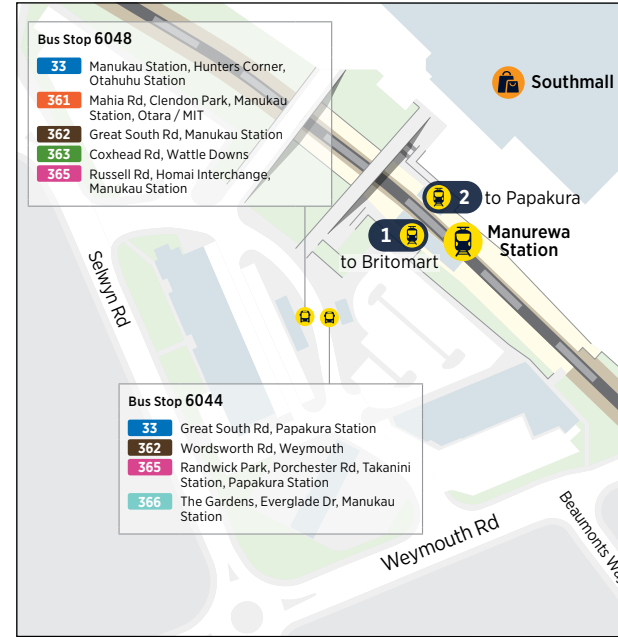

377 Papakura Interchange to Pahurehure

via Elliot St and Rosehill Dr

	Papakura Interchange (Stop 2716)	Pahurehure
Sunday and Public Holidays	06:55	07:07
	07:25	07:37
	07:55	08:07
	08:25	08:37
	08:55	09:07
Then at the following minutes past each hour	:55	:10
	:25	:40
until	13:25	13:40
	13:55	14:10
	14:25	14:40
	14:55	15:10
	15:25	15:40
	15:55	16:10
	16:25	16:38
	16:55	17:08
	17:25	17:37
	17:55	18:07
	18:25	18:37
	18:55	19:07
	19:55	20:07
	20:55	21:07
	21:55	22:07

378 Karaka Harbourside Loop

via Harbourside Dr, Capriana Dr and Pararekau Rd

	Great South Rd/ O'Shannessey St (Stop 2522)	Papakura Interchange (Stop 2716)	Capriana Dr (Stop 2720)	Papakura Interchange (Stop 2716)	Great South Rd/ O'Shannessey St
Saturday	06:27	06:29	06:37	06:46	06:50
	07:27	07:29	07:37	07:46	07:50
Then at the following minutes past each hour					
until	:27	:29	:39	:48	:52
until	13:27	13:29	13:39	13:48	13:52
	14:32	14:34	14:44	14:53	14:57
	15:32	15:34	15:44	15:53	15:57
	16:32	16:34	16:44	16:53	16:57
	17:32	17:34	17:44	17:53	17:57
	18:32	18:34	18:42	18:51	18:55
	19:32	19:34	19:42	19:51	19:55
	20:32	20:34	20:42	20:48	20:52
	21:32	21:34	21:42	21:48	21:52

378 Karaka Harbourside Loop

via Harbourside Dr, Capriana Dr and Pararekau Rd

	Great South Rd/ O'Shannessey St (Stop 2522)	Papakura Interchange (Stop 2716)	Capriana Dr (Stop 2720)	Papakura Interchange (Stop 2716)	Great South Rd/ O'Shannessey St
Sunday and Public Holidays	07:27	07:29	07:37	07:46	07:50
	08:27	08:29	08:39	08:48	08:52
Then at the following minutes past each hour					
until	:27	:29	:39	:48	:52
until	13:27	13:29	13:39	13:48	13:52
	14:32	14:34	14:44	14:53	14:57
	15:32	15:34	15:44	15:53	15:57
	16:32	16:34	16:44	16:53	16:57
	17:32	17:34	17:44	17:53	17:57
	18:32	18:34	18:42	18:51	18:55
	19:32	19:34	19:42	19:51	19:55
	20:32	20:34	20:42	20:48	20:52
	21:32	21:34	21:42	21:48	21:52

Route Map

Papakura Station

Manurewa Interchange

Manukau Station

Otahuhu Station