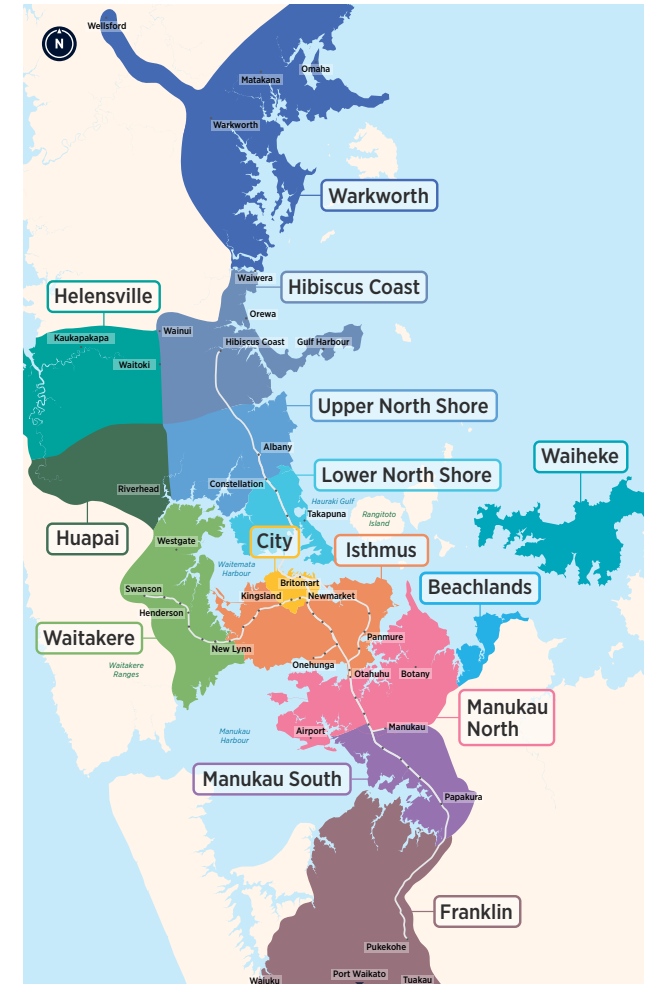

Other timetables available in this area that may interest you

Timetable	Routes
Devonport, Bayswater, Hauraki	801, 802, 806, 807, 814, Devonport Ferry, Bayswater Ferry
Long Bay, Torbay, Browns Bay, Mairangi Bay	83, 856, 861, 865, 878
Beach Haven, Birkenhead	97B, 97R, 97V, 917, 931, 933, 941, 942, 966, Beach Haven Ferry, Birkenhead Ferry
Glenfield, Bayview, Windy Ridge	95B, 95C, 95G, 906, 917, 939, 941, Birkenhead Ferry
Hillcrest, Northcote	923, 924, 926, 928, 942
Greenhithe, Unsworth Heights, Wairau Valley	120, 901, 906, 907
Albany	883, 884, 885, 861, 866, 889, 890, 917
Hibiscus Coast	981, 982, 983, 984, 985, 986, 987, 988, NX1, Gulf Harbour Ferry
Hibiscus Coast Station, Albany Station, Britomart (Lower Albert St) via all Northern Busway stations	NX1
Albany Station, City universities, Wellesley St via all Northern Busway stations	NX2
Warkworth	995, 996, 997, 998

Fare Zones & Boundaries

- Warkworth
- Hibiscus Coast
- Upper North Shore
- Lower North Shore
- Helensville
- Huapai
- Waitakere
- City
- Isthmus
- Waiheke
- Manukau North
- Manukau South
- Franklin
- Beachlands

For more information on fares visit www.AT.govt.nz/fares

Effective 30 September 2018