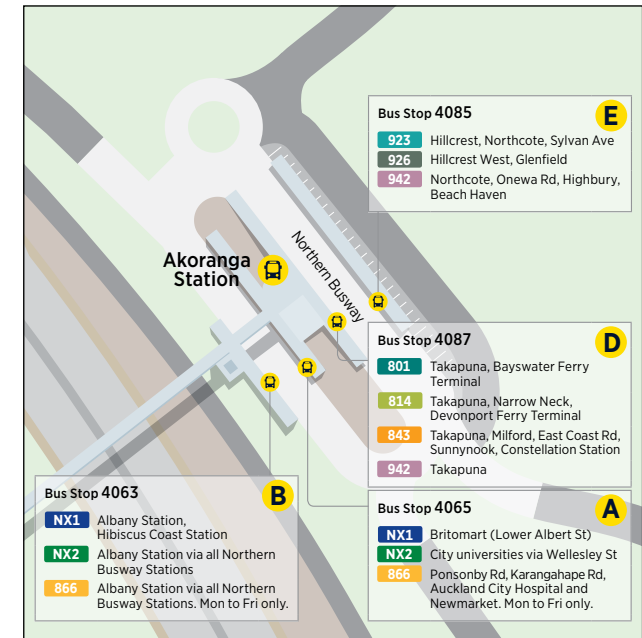

Akoranga Bus Station