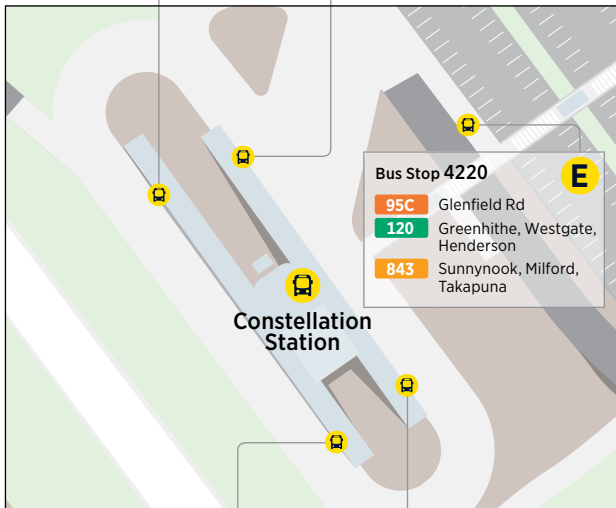

Constellation Bus Station

Bus Stop 4224 **B**
3:00pm-8:00pm only

- **861** Bush Rd, Massey University, Glamorgan Dr, Torbay, Long Bay
- **901** Unsworth Dr, Wairau Rd
- **906** Link Dr, Glenfield, Windy Ridge, Archers Rd
- **907** Target Rd, Sunnynook Station, Campbells Bay

Bus Stop 4225 **C**

- **83** Mairangi Bay, Browns Bay
- **871** Forrest Hill Rd
- **878** East Coast Rd, Weatherly Rd, Browns Bay
- **883** Schnapper Rock
- **884** Apollo Dr, Triton Dr, Rosedale Rd, North Harbour Industrial Estate loop - anticlockwise. Mon to Fri only.
- **885** William Pickering Dr, Rosedale Rd, North Harbour Industrial Estate loop - clockwise. Mon to Fri only.
- **889** Apollo Dr, Hugh Green Dr

3:00pm-8:00pm only

- **NX1** Albany Station, Hibiscus Coast Station
- **NX2** Albany Station

Bus Stop 4222 **A**

- **NX1** Busway Stations, Britomart (Lower Albert St)
- **NX2** Busway Stations, Wellesley St, City Universities
- **83** Sunnynook Station, Smales Farm Station, Takapuna
- **866** Busway Stations, Ponsonby Rd, Karangahape Rd, Auckland City Hospital, Newmarket. Mon to Fri only.

Bus Stop 4223 **D**

- **866** Albany Station
- **NX1** Albany Station, Hibiscus Coast Station
- **NX2** Albany Station

NX1 & NX2 towards Albany will depart Stop C between 3:00pm-8:00pm

- **861** Bush Rd, Massey University, Glamorgan Dr, Torbay, Long Bay
- **901** Unsworth Dr, Wairau Rd
- **906** Link Dr, Glenfield, Windy Ridge, Archers Rd
- **907** Target Rd, Sunnynook Station, Campbells Bay

861, 901, 906, 907 will depart Stop B between 3:00pm-8:00pm

Milford

Bus Stop 3257

- **82** Takapuna, Wellesley St, City Centre (Mayoral Dr)
- **843** Takapuna, Akoranga Station
- **856** Beach Rd, Browns Bay, Torbay, Albany Station

Bus Stop 3354

- **82** Night Bus to Browns Bay via Beach Rd and Browns Bay Rd
- **856** Beach Rd, Browns Bay, Torbay, Albany Station

Bus Stop 3323

- **845** Nile Rd, North Shore Hospital, Smales Farm Station, Karaka St, Takapuna
- **856** Smales Farm Station, North Shore Hospital, Takapuna

Bus Stop 3282

- **843** East Coast Rd, Sunnynook, Constellation Station
- **845** Nile Rd, North Shore Hospital, Smales Farm Station, Karaka St, Takapuna
- **856** Smales Farm Station, North Shore Hospital, Takapuna

Bus Stop 3259

- **82** Takapuna, Wellesley St, City Centre (Mayoral Dr)
- **843** Takapuna, Akoranga Station

Bus Stop 3284

- **82** Night Bus to Browns Bay via Beach Rd and Browns Bay Rd
- **843** East Coast Rd, Sunnynook, Constellation Station

Smales Farm Bus Station

Bus Stop 3355 **B**

- **83** Mairangi Bay, Browns Bay
- **NX1** Albany Station, Hibiscus Coast Station
- **NX2** Albany Station
- **866** Albany Station

Bus Stop 3362 **C**

- **842** Shakespeare Rd, East Coast Rd, Crown Hill
- **845** Nile Rd, Milford
- **856** Milford, Beach Rd, Browns Bay, Torbay, Albany Station
- **871** Forrest Hill Rd, Constellation Station
- **901** Wairau Rd, Unsworth Dr, Constellation Station
- **906** Archers Rd, Windy Ridge, Glenfield, Link Dr, Constellation Station
- **928** North Shore Hospital, Northcote, Northcote Point
- **941** Glenfield shops, Kaipātiki Rd, Beach Haven

Bus Stop 3360 **A**

- **NX1** Akoranga Station, Britomart (Lower Albert St)
- **NX2** Akoranga Station, Wellesley St, City Universities
- **866** Akoranga Station, Ponsonby Rd, Karangahape Rd, Auckland City Hospital, Newmarket. Mon to Fri only.

Bus Stop 3353 **D**

- **83** Takapuna
- **845** North Shore Hospital Karaka St, Takapuna
- **856** North Shore Hospital, Takapuna
- **871** Takapuna
- **941** North Shore Hospital, Takapuna

Sunnynook Bus Station