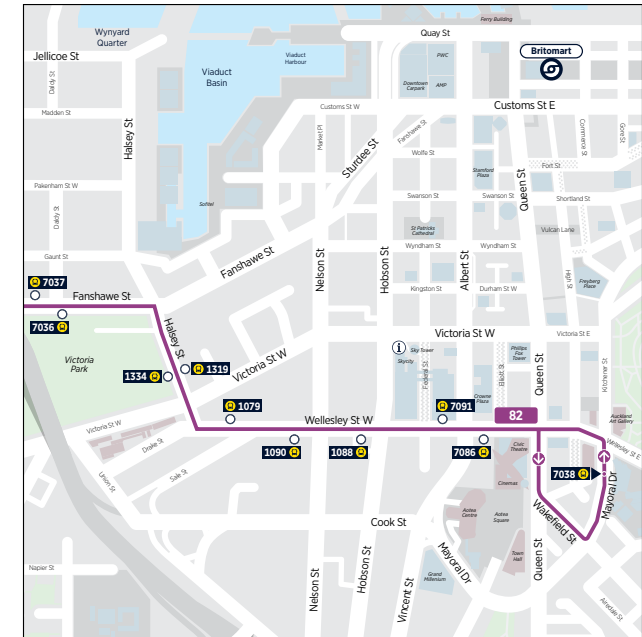

City Centre