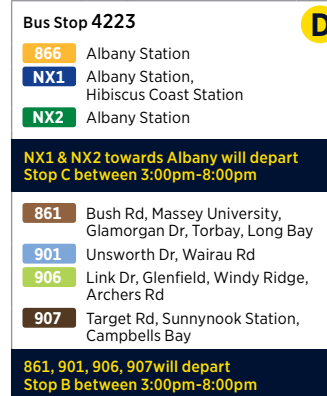

865 Browns Bay to Albany Station

via Oaktree Ave

	Browns Bay Shops (Stop 3107)	Albany Station
Saturday	06:30	06:45
	07:00	07:15
	07:30	07:45
Then at the following minutes past each hour	:00	:15
	:30	:45
until	19:30	19:45
	20:00	20:15
	20:30	20:45
	21:00	21:15
	21:30	21:45
	22:00	22:15
	22:30	22:45

878 Constellation Station to Browns Bay

via East Coast Rd and Weatherly Rd

	Constellation Station (Stop 4225)	East Coast Rd / Northcross Shops (Stop 3185)	Browns Bay Shops
Saturday	07:00	07:11	07:23
	07:30	07:41	07:53
Then at the following minutes past each hour	:00	:11	:23
	:30	:41	:53
until	19:30	19:41	19:53
	20:00	20:11	20:23
	20:30	20:41	20:53
	21:00	21:11	21:23
	21:30	21:41	21:53
	22:00	22:11	22:23
	22:30	22:41	22:53
	23:00	23:11	23:23
	23:30	23:41	23:53
	00:00	00:11	00:23

878 Constellation Station to Browns Bay

via East Coast Rd and Weatherly Rd

	Constellation Station (Stop 4225)	East Coast Rd / Northcross Shops (Stop 3185)	Browns Bay Shops
Sunday and Public Holidays	07:00	07:11	07:23
	07:30	07:41	07:53
Then at the following minutes past each hour	:00	:11	:23
	:30	:41	:53
until	19:30	19:41	19:53
	20:00	20:11	20:23
	20:30	20:41	20:53
	21:00	21:11	21:23
	21:30	21:41	21:53
	22:00	22:11	22:23
	22:30	22:41	22:53
	23:00	23:11	23:23

Route Map

Albany Bus Station

Constellation Bus Station

Smales Farm Bus Station

Takapuna Transport Centre