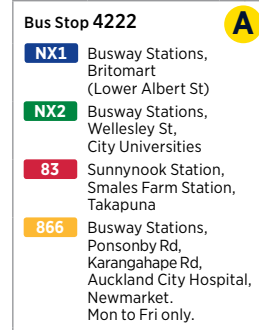

878 Constellation Station to Browns Bay

via East Coast Rd and Weatherly Rd

	Constellation Station (Stop 4225)	East Coast Rd / Northcross Shops (Stop 3185)	Browns Bay Shops
Saturday	07:00	07:11	07:23
	07:30	07:41	07:53
Then at the following minutes past each hour	:00	:11	:23
	:30	:41	:53
until	19:30	19:41	19:53
	20:00	20:11	20:23
	20:30	20:41	20:53
	21:00	21:11	21:23
	21:30	21:41	21:53
	22:00	22:11	22:23
	22:30	22:41	22:53
	23:00	23:11	23:23
	23:30	23:41	23:53
	00:00	00:11	00:23

878 Constellation Station to Browns Bay

via East Coast Rd and Weatherly Rd

	Constellation Station (Stop 4225)	East Coast Rd / Northcross Shops (Stop 3185)	Browns Bay Shops
Sunday and Public Holidays	07:00	07:11	07:23
	07:30	07:41	07:53
Then at the following minutes past each hour	:00	:11	:23
	:30	:41	:53
until	19:30	19:41	19:53
	20:00	20:11	20:23
	20:30	20:41	20:53
	21:00	21:11	21:23
	21:30	21:41	21:53
	22:00	22:11	22:23
	22:30	22:41	22:53
	23:00	23:11	23:23

Route Map

Albany Bus Station

Constellation Bus Station

Smales Farm Bus Station

Takapuna Transport Centre