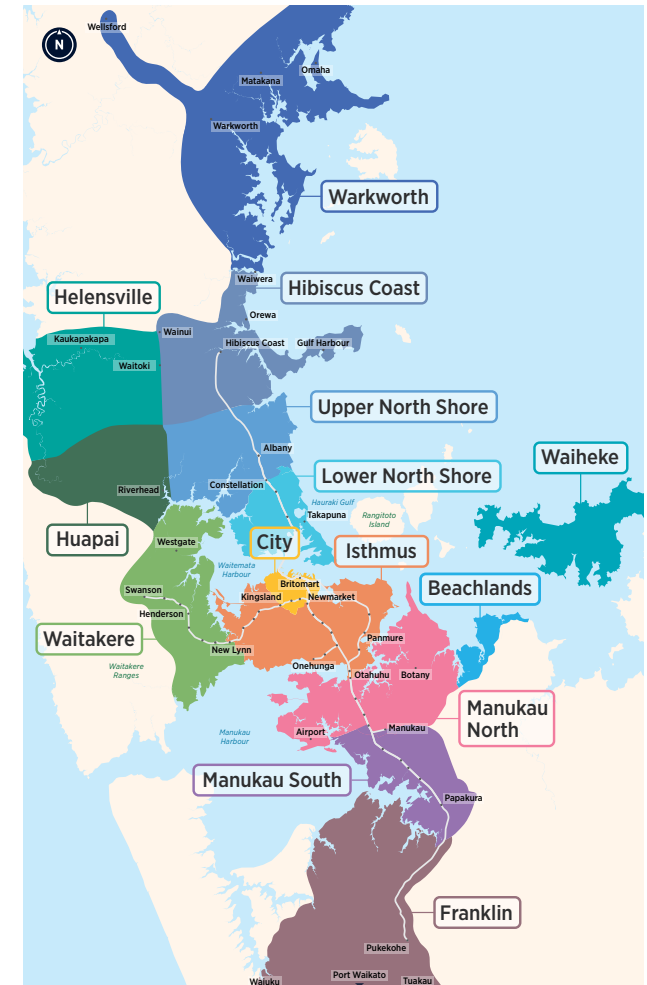

Long Bay Torbay Browns Bay Mairangi Bay

Northern Bus Timetable

Your guide to buses in this area

▶▶▶ 83

856

861

865

878

Routes

- **83** Massey University, Albany Station, Browns Bay, Mairangi Bay, Constellation Station, Smales Farm Station, Takapuna
- **856** Albany Station, Torbay, Browns Bay, Beach Rd, Milford, Smales Farm Station, North Shore Hospital, Takapuna
- **861** Long Bay, Torbay, Glamorgan Dr, Albany Station, Massey University, Bush Rd, Constellation Station
- **865** Browns Bay, Oaktree Ave, Albany Station
- **878** Browns Bay, Weatherly Rd, East Coast Rd, Constellation Station

Other timetables available in this area that may interest you

Timetable	Routes
Devonport, Bayswater, Hauraki	801, 802, 806, 807, 814, Devonport Ferry, Bayswater Ferry
Campbells Bay, Sunnynook, Milford, Takapuna	82, 83, 842, 843, 845, 856, 871, 907
Beach Haven, Birkenhead	97B, 97R, 97V, 917, 931, 933, 941, 942, 966, Beach Haven Ferry, Birkenhead Ferry
Glenfield, Bayview, Windy Ridge	95B, 95C, 95G, 906, 917, 939, 941, Birkenhead Ferry
Hillcrest, Northcote	923, 924, 926, 928, 942
Greenhithe, Unsworth Heights, Wairau Valley	120, 901, 906, 907
Albany	883, 884, 885, 861, 866, 889, 890, 917
Hibiscus Coast	981, 982, 983, 984, 985, 986, 987, 988, NX1, Gulf Harbour Ferry
Hibiscus Coast Station, Albany Station, Britomart (Lower Albert St) via all Northern Busway stations	NX1
Albany Station, City universities, Wellesley St via all Northern Busway stations	NX2
Warkworth	995, 996, 997, 998

Fare Zones & Boundaries

- Warkworth
- Hibiscus Coast
- Manukau North
- Upper North Shore
- Waitakere
- Manukau South
- Lower North Shore
- City
- Franklin
- Helensville
- Isthmus
- Beachlands
- Waikeke