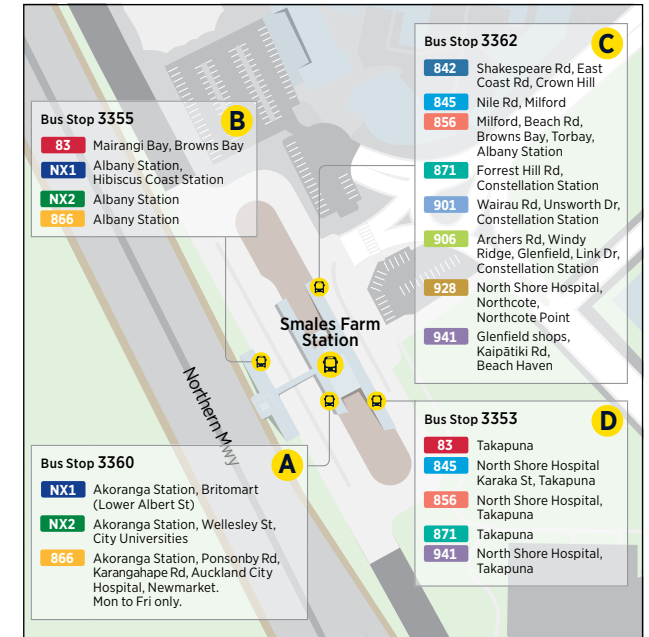

865 Albany Station to Browns Bay

via Oaktree Ave

	Albany Station (Stop 4229)	Browns Bay Shops
Saturday	07:00	07:10
	07:30	07:40
Then at the following minutes past each hour	:00	:10
	:30	:40
until	19:30	19:40
	20:00	20:10
	20:30	20:40
	21:00	21:10
	21:30	21:40
	22:00	22:10
	22:30	22:40
	23:00	23:10
	23:30	23:40
	00:00	00:10

865 Albany Station to Browns Bay

via Oaktree Ave

	Albany Station (Stop 4229)	Browns Bay Shops
Sunday and Public Holidays	07:30	07:40
	08:00	08:10
	08:30	08:40
Then at the following minutes past each hour	:00	:10
	:30	:40
until	19:30	19:40
	20:00	20:10
	20:30	20:40
	21:00	21:10
	21:30	21:40
	22:00	22:10
	22:30	22:40
	23:00	23:10
	23:30	23:40

Route Map

Albany Bus Station

Constellation Bus Station

Smales Farm Bus Station

Takapuna Transport Centre