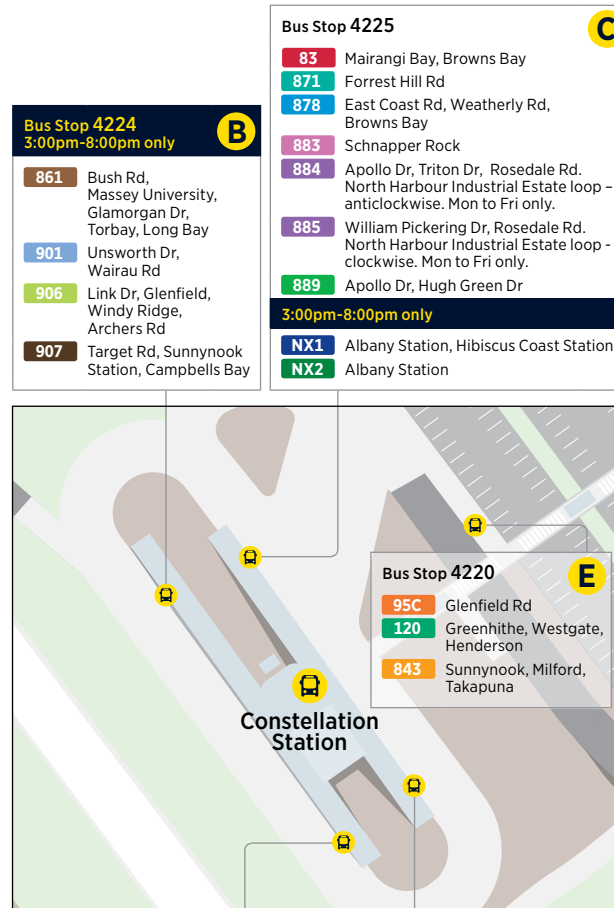

865 Browns Bay to Albany Station

via Oaktree Ave

	Browns Bay Shops (Stop 3107)	Albany Station
Saturday	06:30	06:45
	07:00	07:15
	07:30	07:45
Then at the following minutes past each hour	:00	:15
	:30	:45
until	19:30	19:45
	20:00	20:15
	20:30	20:45
	21:00	21:15
	21:30	21:45
	22:00	22:15
	22:30	22:45

865 Albany Station to Browns Bay

via Oaktree Ave

	Albany Station (Stop 4229)	Browns Bay Shops
Saturday	07:00	07:10
	07:30	07:40
Then at the following minutes past each hour	:00	:10
	:30	:40
until	19:30	19:40
	20:00	20:10
	20:30	20:40
	21:00	21:10
	21:30	21:40
	22:00	22:10
	22:30	22:40
	23:00	23:10
	23:30	23:40
	00:00	00:10

878 Constellation Station to Browns Bay

via East Coast Rd and Weatherly Rd

	Constellation Station (Stop 4225)	East Coast Rd / Northcross Shops (Stop 3185)	Browns Bay Shops
Sunday and Public Holidays	07:00	07:11	07:23
	07:30	07:41	07:53
Then at the following minutes past each hour	:00	:11	:23
	:30	:41	:53
until	19:30	19:41	19:53
	20:00	20:11	20:23
	20:30	20:41	20:53
	21:00	21:11	21:23
	21:30	21:41	21:53
	22:00	22:11	22:23
	22:30	22:41	22:53
	23:00	23:11	23:23

Route Map

Albany Bus Station

Constellation Bus Station

Smales Farm Bus Station

Takapuna Transport Centre