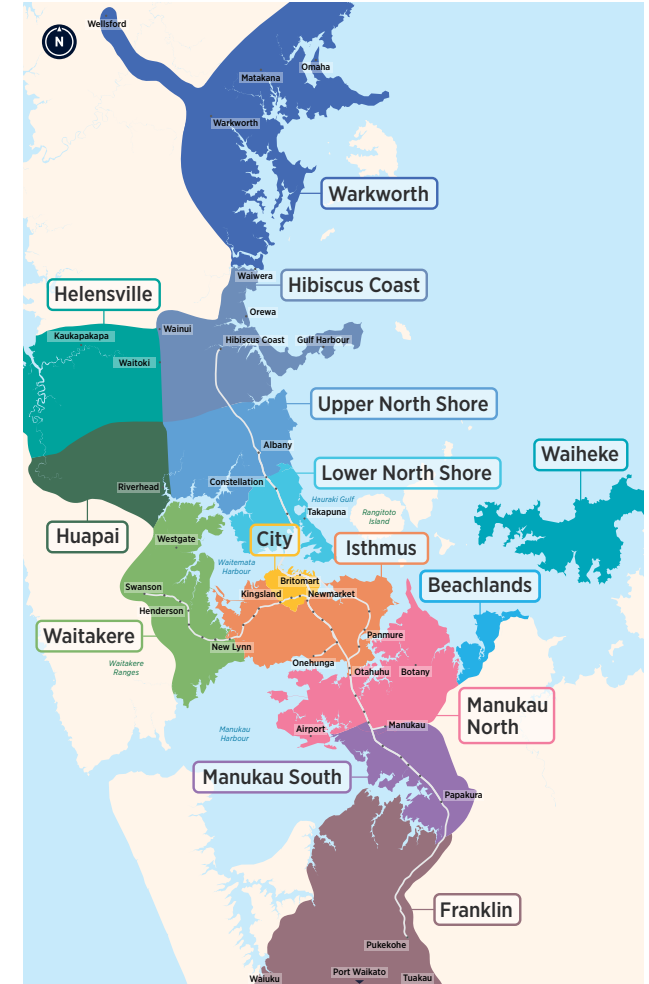

Beach Haven Birkenhead

Northern Bus & Ferry Timetable

Your guide to buses and ferries in this area

97B	97R	97V
917	931	933
941	942	966

Routes

- 97B, 97R, 97V** Beach Haven, Highbury, Onewa Rd, Britomart (Lower Albert St)
- 917** Birkenhead Wharf, Glenfield, Albany Highway, Massey University, Albany Station
- 931** Chatswood, Highbury, Onewa Rd, Customs St, University of Auckland (Monday to Friday only)
- 933** Beach Haven Wharf, Lauderdale Rd, Verbena Rd, Highbury, Onewa Rd, Customs St, University of Auckland (Monday to Friday only)
- 941** Beach Haven, Kaipatiki Rd, Glenfield shops, Smales Farm Station, North Shore Hospital, Takapuna
- 942** Beach Haven, Highbury, Onewa Rd, Northcote, Akoranga Station, Takapuna
- 966** Beach Haven, Onewa Rd, Ponsonby, Karangahape Rd, Auckland City Hospital, Newmarket
Birkenhead to City Ferry
Beach Haven to City Ferry

Other timetables available in this area that may interest you

Timetable	Routes
Devonport, Bayswater, Hauraki	801, 802, 806, 807, 814, Devonport Ferry, Bayswater Ferry
Campbells Bay, Sunnynook, Milford, Takapuna	82, 83, 842, 843, 845, 856, 871, 907
Long Bay, Torbay, Browns Bay, Mairangi Bay	83, 856, 861, 865, 878
Glenfield, Bayview, Windy Ridge	95B, 95C, 95G, 906, 917, 939, 941, Birkenhead Ferry
Hillcrest, Northcote	923, 924, 926, 928, 942
Greenhithe, Unsworth Heights, Wairau Valley	120, 901, 906, 907
Albany	883, 884, 885, 861, 866, 889, 890, 917
Hibiscus Coast	981, 982, 983, 984, 985, 986, 987, 988, NX1, Gulf Harbour Ferry
Hibiscus Coast Station, Albany Station, Britomart (Lower Albert St) via all Northern Busway stations	NX1
Albany Station, City universities, Wellesley St via all Northern Busway stations	NX2
Warkworth	995, 996, 997, 998

Fare Zones & Boundaries

- Warkworth
- Huapai
- Manukau North
- Hibiscus Coast
- Waitakere
- Manukau South
- Upper North Shore
- City
- Franklin
- Lower North Shore
- Isthmus
- Beachlands
- Helensville
- Waiheke