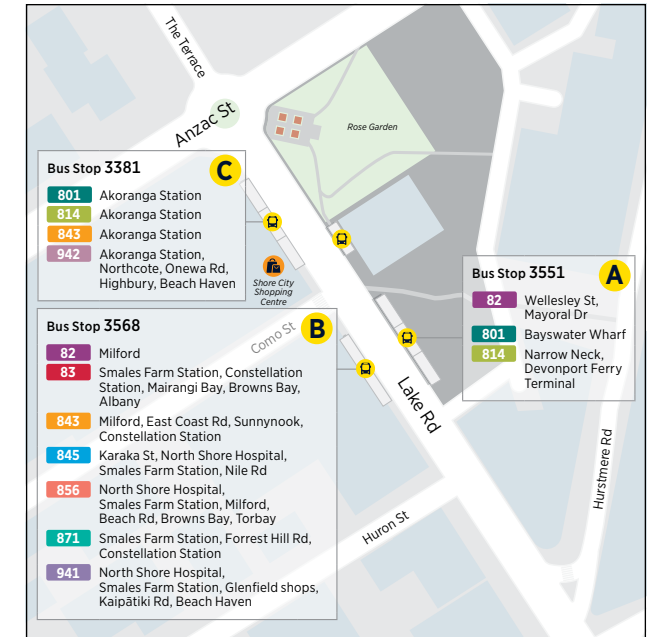

via Akoranga Station, Northcote and Highbury

	Takapuna Transport Centre (Stop 3381)	Akoranga Station (Stop 4085)	Lake Rd / Northcote Shops (Stop 3941)	Highbury Shops (Stop 3901)	Verrans Corner (Stop 4134)	Rangatira Rd / Beach Haven Shops (Stop 4150)	Verrans Corner
Saturday	06:55	07:00	07:09	07:17	07:25	07:30	07:40
	07:25	07:30	07:39	07:47	07:55	08:00	08:10
	07:55	08:00	08:09	08:17	08:25	08:30	08:40
Then at the following minutes past each hour	:25	:30	:39	:47	:55	:00	:10
	:55	:00	:09	:17	:25	:30	:40
until	18:55	19:00	19:09	19:17	19:25	19:30	19:40
	19:25	19:30	19:39	19:47	19:55	20:00	20:10
	19:55	20:00	20:09	20:17	20:25	20:30	20:40
	20:25	20:30	20:39	20:47	20:55	21:00	21:10
	20:55	21:00	21:09	21:17	21:25	21:30	21:40
	21:25	21:30	21:39	21:47	21:52	21:59	22:10
	21:55	22:00	22:09	22:17	22:22	22:29	22:40
	22:25	22:30	22:39	22:47	22:52	22:59	23:10
NB	00:15	00:18	00:24	00:30	00:34	00:40	-
NB	01:15	01:18	01:24	01:30	01:34	01:40	-
NB	02:15	02:18	02:24	02:30	02:34	02:40	-
NB2	03:15	03:18	03:24	03:30	03:34	03:40	-

Route Map

City Map

Akoranga Bus Station

Highbury

Takapuna Transport Centre

Albany Bus Station

Smales Farm Bus Station