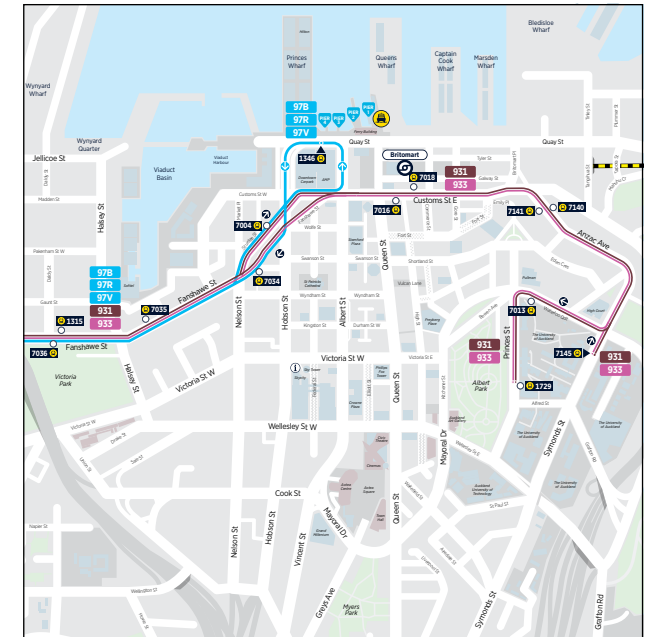

Weekend services from the City to Birkenhead travel via Bayswater
 No service Christmas Day
 Note: Northcote Point wharf is closed until further notice
 For updates visit AT.govt.nz/metrochanges

City - Beach Haven - Hobsonville - Beach Haven - City

City - Beach Haven - Hobsonville - Beach Haven - Hobsonville - City

	Downtown Ferry Terminal Pier 4	Beach Haven Ferry Terminal	Hobsonville Point Ferry Terminal	Beach Haven Ferry Terminal	Hobsonville Point Ferry Terminal	Downtown Ferry Terminal
Saturday	08:00	08:30	08:45	09:00	09:15	09:45
	10:30	11:00	11:15	11:30	11:45	12:15
	14:00	14:30	14:45	15:00	15:15	15:45
	16:30	17:00	17:15	17:30	-	18:00
	18:30	19:00	19:15	19:30	-	20:00
	20:30	21:00	21:15	21:30	-	22:00
	22:30	23:00	23:15	23:30	-	00:00

City - Beach Haven - Hobsonville - Beach Haven - Hobsonville - City

	Downtown Ferry Terminal Pier 4	Beach Haven Ferry Terminal	Hobsonville Point Ferry Terminal	Beach Haven Ferry Terminal	Hobsonville Point Ferry Terminal	Downtown Ferry Terminal
Sunday and Public Holidays	08:00	08:30	08:45	09:00	09:15	09:45
	10:30	11:00	11:15	11:30	11:45	12:15
	14:00	14:30	14:45	15:00	15:15	15:45
	16:30	17:00	17:15	17:30	-	18:00
	18:30	19:00	19:15	19:30	-	20:00
	20:30	21:00	21:15	21:30	-	22:00

Route Map

City Map

Akoranga Bus Station

Highbury

Takapuna Transport Centre

Albany Bus Station

Smales Farm Bus Station