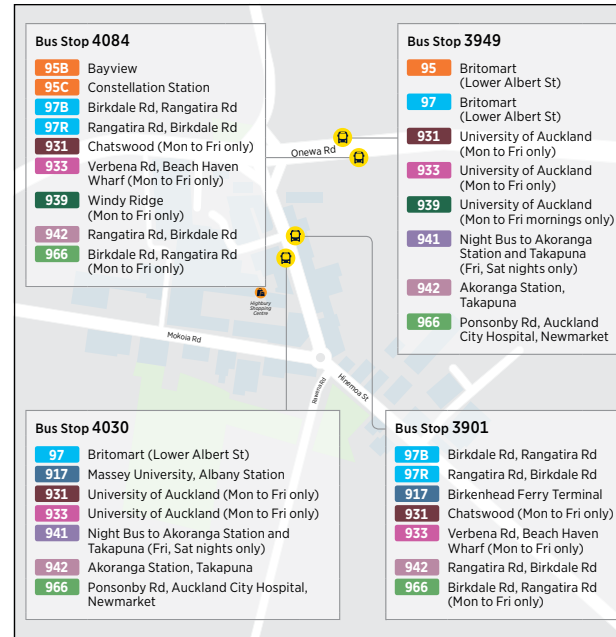

via Akoranga Station, Northcote and Highbury

	Takapuna Transport Centre (Stop 3381)	Akoranga Station (Stop 4085)	Lake Rd / Northcote Shops (Stop 3941)	Highbury Shops (Stop 3901)	Verrans Corner (Stop 4134)	Rangatira Rd / Beach Haven Shops (Stop 4150)	Verrans Corner
Saturday	06:55	07:00	07:09	07:17	07:25	07:30	07:40
	07:25	07:30	07:39	07:47	07:55	08:00	08:10
	07:55	08:00	08:09	08:17	08:25	08:30	08:40
Then at the following minutes past each hour	:25	:30	:39	:47	:55	:00	:10
	:55	:00	:09	:17	:25	:30	:40
until	18:55	19:00	19:09	19:17	19:25	19:30	19:40
	19:25	19:30	19:39	19:47	19:55	20:00	20:10
	19:55	20:00	20:09	20:17	20:25	20:30	20:40
	20:25	20:30	20:39	20:47	20:55	21:00	21:10
	20:55	21:00	21:09	21:17	21:25	21:30	21:40
	21:25	21:30	21:39	21:47	21:52	21:59	22:10
	21:55	22:00	22:09	22:17	22:22	22:29	22:40
	22:25	22:30	22:39	22:47	22:52	22:59	23:10
NB	00:15	00:18	00:24	00:30	00:34	00:40	-
NB	01:15	01:18	01:24	01:30	01:34	01:40	-
NB	02:15	02:18	02:24	02:30	02:34	02:40	-
NB2	03:15	03:18	03:24	03:30	03:34	03:40	-

Weekend services from the City to Birkenhead travel via Bayswater
 No service Christmas Day
 Note: Northcote Point wharf is closed until further notice
 For updates visit AT.govt.nz/metrochanges

City - Beach Haven - Hobsonville - Beach Haven - City

Route Map

City Map

Akoranga Bus Station

Highbury

Takapuna Transport Centre

Albany Bus Station

Smales Farm Bus Station