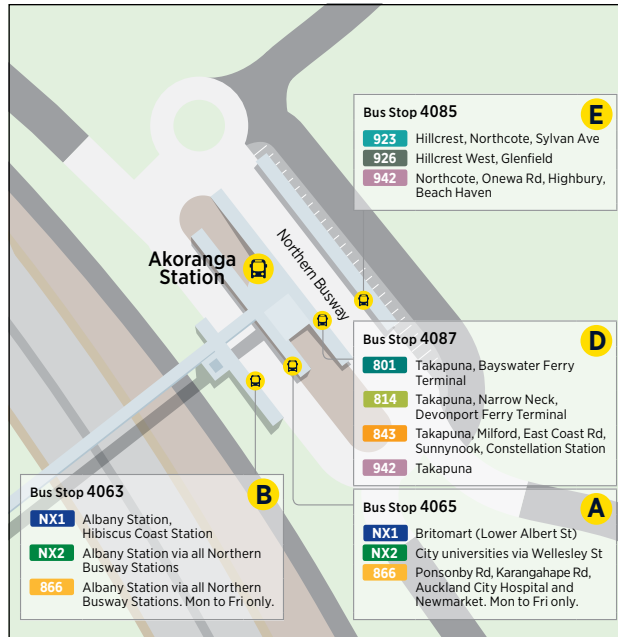

Akoranga Bus Station