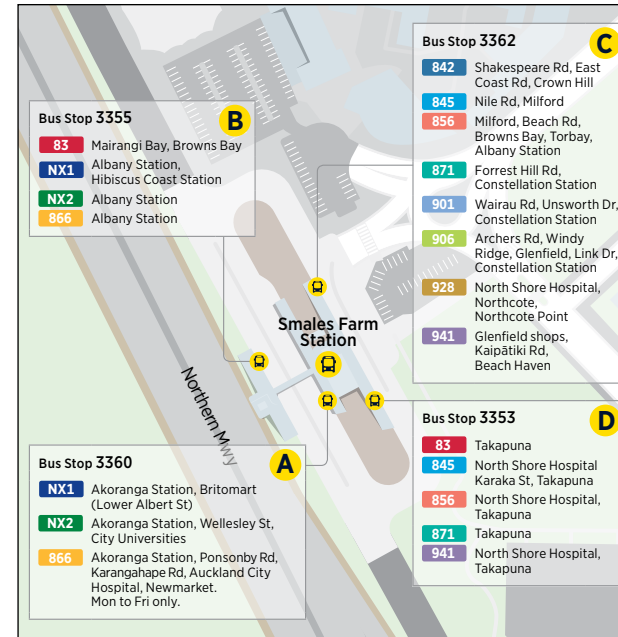

Smales Farm Bus Station