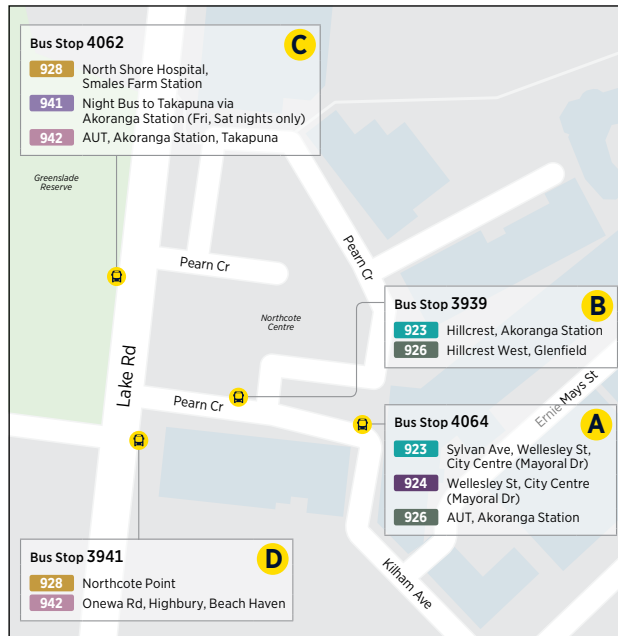

Akoranga Bus Station

Smales Farm Bus Station

Northcote

Takapuna Transport Centre