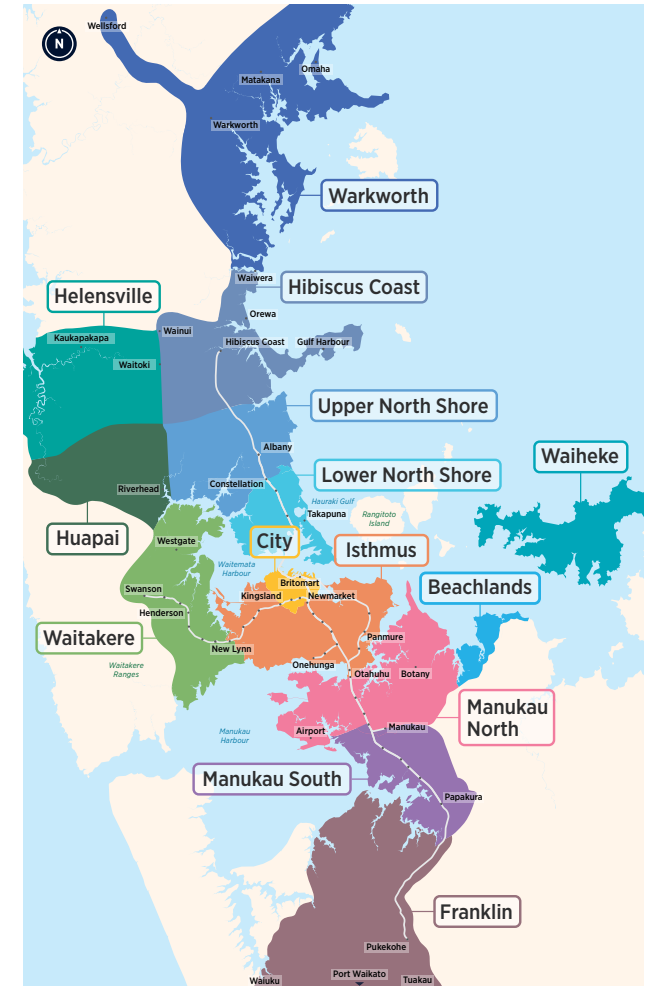

## Routes

- **923** Akoranga Station, Hillcrest, Northcote, Sylvan Ave, Wellesley St, City Centre (Mayoral Dr)
- **924** Hillcrest, Northcote, Lake Rd, Onewa Rd, Wellesley St, City Centre (Mayoral Dr) (Monday to Friday morning peak only)
- **926** Glenfield, Hillcrest West, Akoranga Station
- **928** Northcote Point, Northcote, North Shore Hospital, Smales Farm Station
- **942** Beach Haven, Highbury, Onewa Rd, Northcote, Akoranga Station, Takapuna

Other timetables available in this area that may interest you

Timetable	Routes
Devonport, Bayswater, Hauraki	<b>801, 802, 806, 807, 814, Devonport Ferry, Bayswater Ferry</b>
Campbells Bay, Sunnynook, Milford, Takapuna	<b>82, 83, 842, 843, 845, 856, 871, 907</b>
Long Bay, Torbay, Browns Bay, Mairangi Bay	<b>83, 856, 861, 865, 878</b>
Beach Haven, Birkenhead	<b>97B, 97R, 97V, 917, 931, 933, 941, 942, 966, Beach Haven Ferry, Birkenhead Ferry</b>
Glenfield, Bayview, Windy Ridge	<b>95B, 95C, 95G, 906, 917, 939, 941, Birkenhead Ferry</b>
Greenhithe, Unsworth Heights, Wairau Valley	<b>120, 901, 906, 907</b>
Albany	<b>883, 884, 885, 861, 866, 889, 890, 917</b>
Hibiscus Coast	<b>981, 982, 983, 984, 985, 986, 987, 988, NX1, Gulf Harbour Ferry</b>
Hibiscus Coast Station, Albany Station, Britomart (Lower Albert St) via all Northern Busway stations	<b>NX1</b>
Albany Station, City universities, Wellesley St via all Northern Busway stations	<b>NX2</b>
Warkworth	<b>995, 996, 997, 998</b>

## Your guide to buses in this area

923

924

926

928

942

# Fare Zones & Boundaries

- Warkworth
- Huapai
- Manukau North
- Hibiscus Coast
- Waitakere
- Manukau South
- Upper North Shore
- City
- Franklin
- Lower North Shore
- Isthmus
- Beachlands
- Helensville
- Waiheke