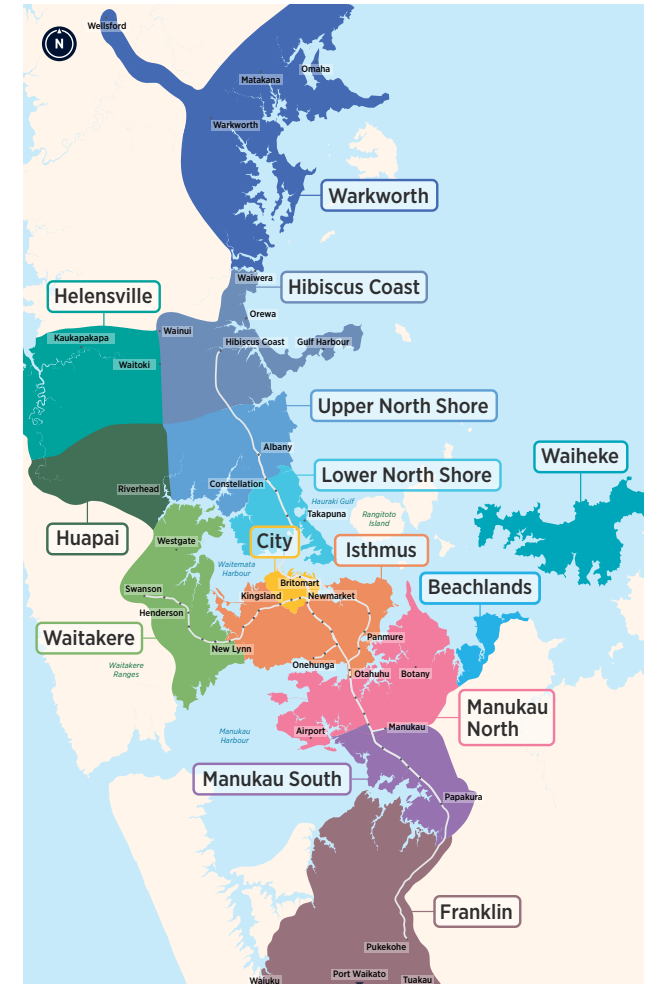

Greenhithe Unsworth Heights Wairau Valley

Northern Bus Timetable

Your guide to buses in this area

120

901

906

907

Routes

- **120** Constellation Station, Greenhithe, Westgate, Henderson
- **901** Constellation Station, Unsworth Dr, Wairau Rd, Smales Farm Station
- **906** Constellation Station, Link Dr, Glenfield, Windy Ridge, Archers Rd, Smales Farm Station
- **907** Campbells Bay, Sunnynook Station, Target Rd, Constellation Station

Other timetables available in this area that may interest you

Timetable	Routes
Devonport, Bayswater, Hauraki	801, 802, 806, 807, 814, Devonport Ferry, Bayswater Ferry
Campbells Bay, Sunnynook, Milford, Takapuna	82, 83, 842, 843, 845, 856, 871, 907
Long Bay, Torbay, Browns Bay, Mairangi Bay	83, 856, 861, 865, 878
Beach Haven, Birkenhead	97B, 97R, 97V, 917, 931, 933, 941, 942, 966 Beach Haven Ferry, Birkenhead Ferry
Glenfield, Bayview, Windy Ridge	95B, 95C, 95G, 906, 917, 939, 941 Birkenhead Ferry
Hillcrest, Northcote	923, 924, 926, 928, 942
Albany	883, 884, 885, 861, 866, 889, 890, 917
Hibiscus Coast	981, 982, 983, 984, 985, 986, 987, 988, NX1 Gulf Harbour Ferry
Hibiscus Coast Station, Albany Station, Britomart (Lower Albert St) via all Northern Busway stations	NX1
Albany Station, City universities, Wellesley St via all Northern Busway stations	NX2
Warkworth	995, 996, 997, 998

Fare Zones & Boundaries

- Warkworth
- Huapai
- Manukau North
- Hibiscus Coast
- Waitakere
- Manukau South
- Upper North Shore
- City
- Franklin
- Lower North Shore
- Isthmus
- Beachlands
- Helensville
- Waiheke