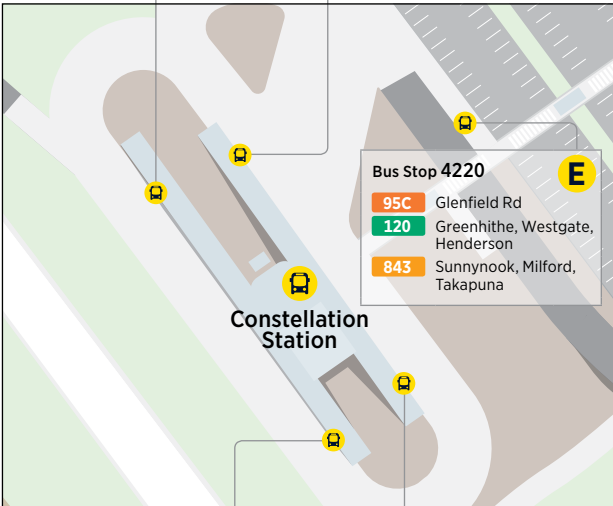

Route Map

Constellation Bus Station

Bus Stop 4224
3:00pm-8:00pm only **B**

- 861** Bush Rd, Massey University, Glamorgan Dr, Torbay, Long Bay
- 901** Unsworth Dr, Wairau Rd
- 906** Link Dr, Glenfield, Windy Ridge, Archers Rd
- 907** Target Rd, Sunnynook Station, Campbells Bay

Bus Stop 4225 **C**

- 83** Mairangi Bay, Browns Bay
- 871** Forrest Hill Rd
- 878** East Coast Rd, Weatherly Rd, Browns Bay
- 883** Schnapper Rock
- 884** Apollo Dr, Triton Dr, Rosedale Rd, North Harbour Industrial Estate loop - anticlockwise. Mon to Fri only.
- 885** William Pickering Dr, Rosedale Rd, North Harbour Industrial Estate loop - clockwise. Mon to Fri only.
- 889** Apollo Dr, Hugh Green Dr

3:00pm-8:00pm only

- NX1** Albany Station, Hibiscus Coast Station
- NX2** Albany Station

Smales Farm Bus Station

Bus Stop 3355 **B**

- 83** Mairangi Bay, Browns Bay
- NX1** Albany Station, Hibiscus Coast Station
- NX2** Albany Station
- 866** Albany Station