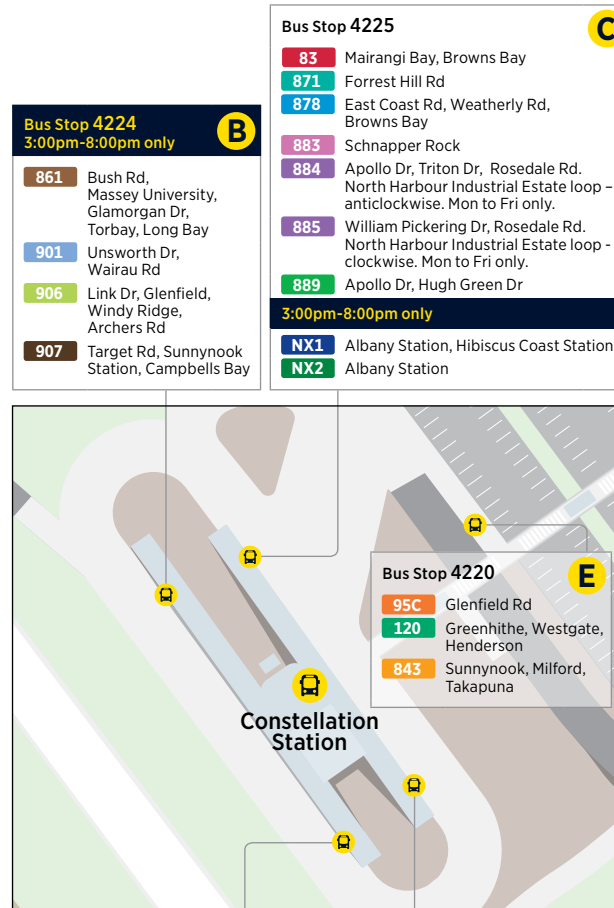

917 Albany Station to Birkenhead Wharf

via Massey University, Albany Highway and Glenfield Rd

	Albany Station (Stop 4227)	Massey University (Stop 4214)	Glenfield Mall (Stop 4010)	Highbury Shops (Stop 3901)	Birkenhead Wharf
Saturday	07:05	07:12	07:32	07:46	07:51
	07:35	07:42	08:02	08:16	08:21
	08:05	08:12	08:32	08:46	08:51
	08:35	08:42	09:02	09:16	09:21
Then at the following minutes past each hour	:05	:12	:32	:46	:51
	:35	:42	:02	:16	:21
until	18:35	18:42	19:02	19:16	19:21
	19:05	19:12	19:32	19:46	19:51
	20:05	20:12	20:32	20:46	20:51
	21:05	21:12	21:32	21:46	21:51
	22:05	22:12	22:32	22:46	22:51

917 Albany Station to Birkenhead Wharf

via Massey University, Albany Highway and Glenfield Rd

	Albany Station (Stop 4227)	Massey University (Stop 4214)	Glenfield Mall (Stop 4010)	Highbury Shops (Stop 3901)	Birkenhead Wharf
Sunday and Public Holidays	07:05	07:12	07:32	07:46	07:51
	07:35	07:42	08:02	08:16	08:21
	08:05	08:12	08:32	08:46	08:51
	08:35	08:42	09:02	09:16	09:21
Then at the following minutes past each hour	:05	:12	:32	:46	:51
	:35	:42	:02	:16	:21
until	18:35	18:42	19:02	19:16	19:21
	19:05	19:12	19:32	19:46	19:51
	20:05	20:12	20:32	20:46	20:51
	21:05	21:12	21:32	21:46	21:51

Route Map

Akoranga Bus Station

Albany Bus Station

Constellation Bus Station

Smales Farm Bus Station