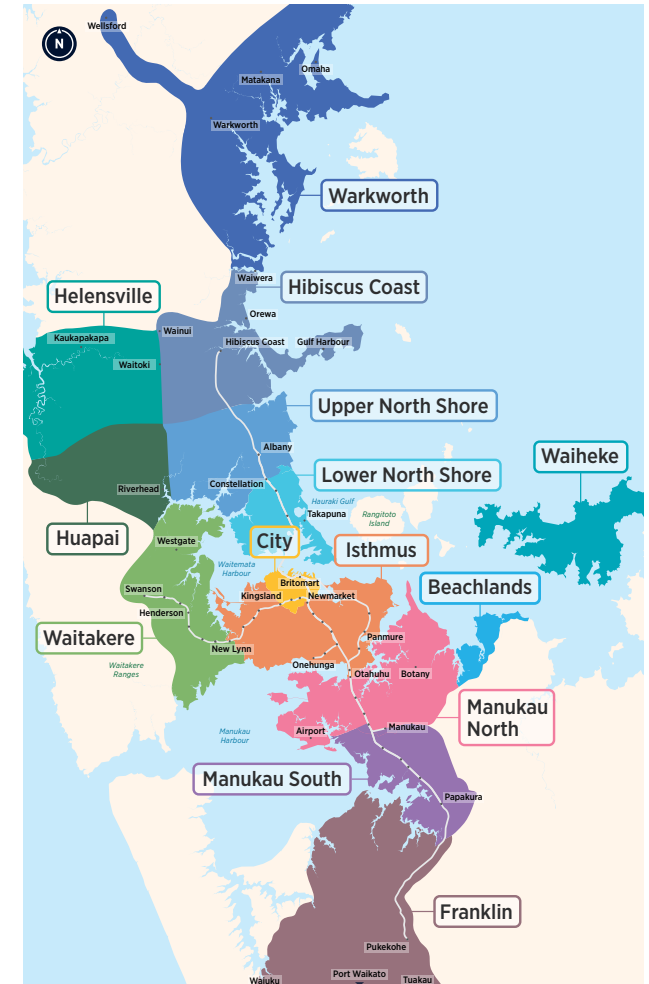

Other timetables available in this area that may interest you

Timetable	Routes
Devonport, Bayswater, Hauraki	801, 802, 806, 807, 814, Devonport Ferry, Bayswater Ferry
Campbells Bay, Sunnynook, Milford, Takapuna	82, 83, 842, 843, 845, 856, 871, 907
Long Bay, Torbay, Browns Bay, Mairangi Bay	83, 856, 861, 865, 878
Beach Haven, Birkenhead	97B, 97R, 97V, 917, 931, 933, 941, 942, 966, Beach Haven Ferry, Birkenhead Ferry
Glenfield, Bayview, Windy Ridge	95B, 95C, 95G, 906, 917, 939, 941 Birkenhead Ferry
Hillcrest, Northcote	923, 924, 926, 928, 942
Greenhithe, Unsworth Heights, Wairau Valley	120, 901, 906, 907
Hibiscus Coast	981, 982, 983, 984, 985, 986, 987, 988, NX1, Gulf Harbour Ferry
Hibiscus Coast Station, Albany Station, Britomart (Lower Albert St) via all Northern Busway stations	NX1
Albany Station, City universities, Wellesley St via all Northern Busway stations	NX2
Warkworth	995, 996, 997, 998

Fare Zones & Boundaries

- Warkworth
- Hibiscus Coast
- Upper North Shore
- Lower North Shore
- Helensville
- Huapai
- Waitakere
- City
- Isthmus
- Waiheke
- Manukau North
- Manukau South
- Franklin
- Beachlands

For more information on fares visit www.AT.govt.nz/fares

Effective 4 November 2018