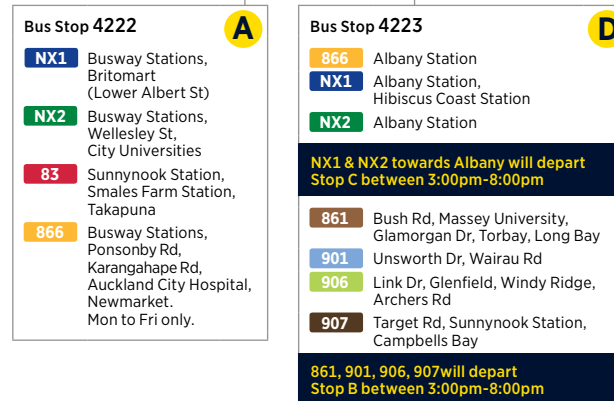

917 Albany Station to Birkenhead Wharf

via Massey University, Albany Highway and Glenfield Rd

	Albany Station (Stop 4227)	Massey University (Stop 4214)	Glenfield Mall (Stop 4010)	Highbury Shops (Stop 3901)	Birkenhead Wharf
Saturday	07:05	07:12	07:32	07:46	07:51
	07:35	07:42	08:02	08:16	08:21
	08:05	08:12	08:32	08:46	08:51
	08:35	08:42	09:02	09:16	09:21
Then at the following minutes past each hour	:05	:12	:32	:46	:51
	:35	:42	:02	:16	:21
until	18:35	18:42	19:02	19:16	19:21
	19:05	19:12	19:32	19:46	19:51
	20:05	20:12	20:32	20:46	20:51
	21:05	21:12	21:32	21:46	21:51
	22:05	22:12	22:32	22:46	22:51

917 Albany Station to Birkenhead Wharf

via Massey University, Albany Highway and Glenfield Rd

	Albany Station (Stop 4227)	Massey University (Stop 4214)	Glenfield Mall (Stop 4010)	Highbury Shops (Stop 3901)	Birkenhead Wharf
Sunday and Public Holidays	07:05	07:12	07:32	07:46	07:51
	07:35	07:42	08:02	08:16	08:21
	08:05	08:12	08:32	08:46	08:51
	08:35	08:42	09:02	09:16	09:21
Then at the following minutes past each hour	:05	:12	:32	:46	:51
	:35	:42	:02	:16	:21
until	18:35	18:42	19:02	19:16	19:21
	19:05	19:12	19:32	19:46	19:51
	20:05	20:12	20:32	20:46	20:51
	21:05	21:12	21:32	21:46	21:51

Route Map

Akoranga Bus Station

Albany Bus Station

Constellation Bus Station

Smales Farm Bus Station