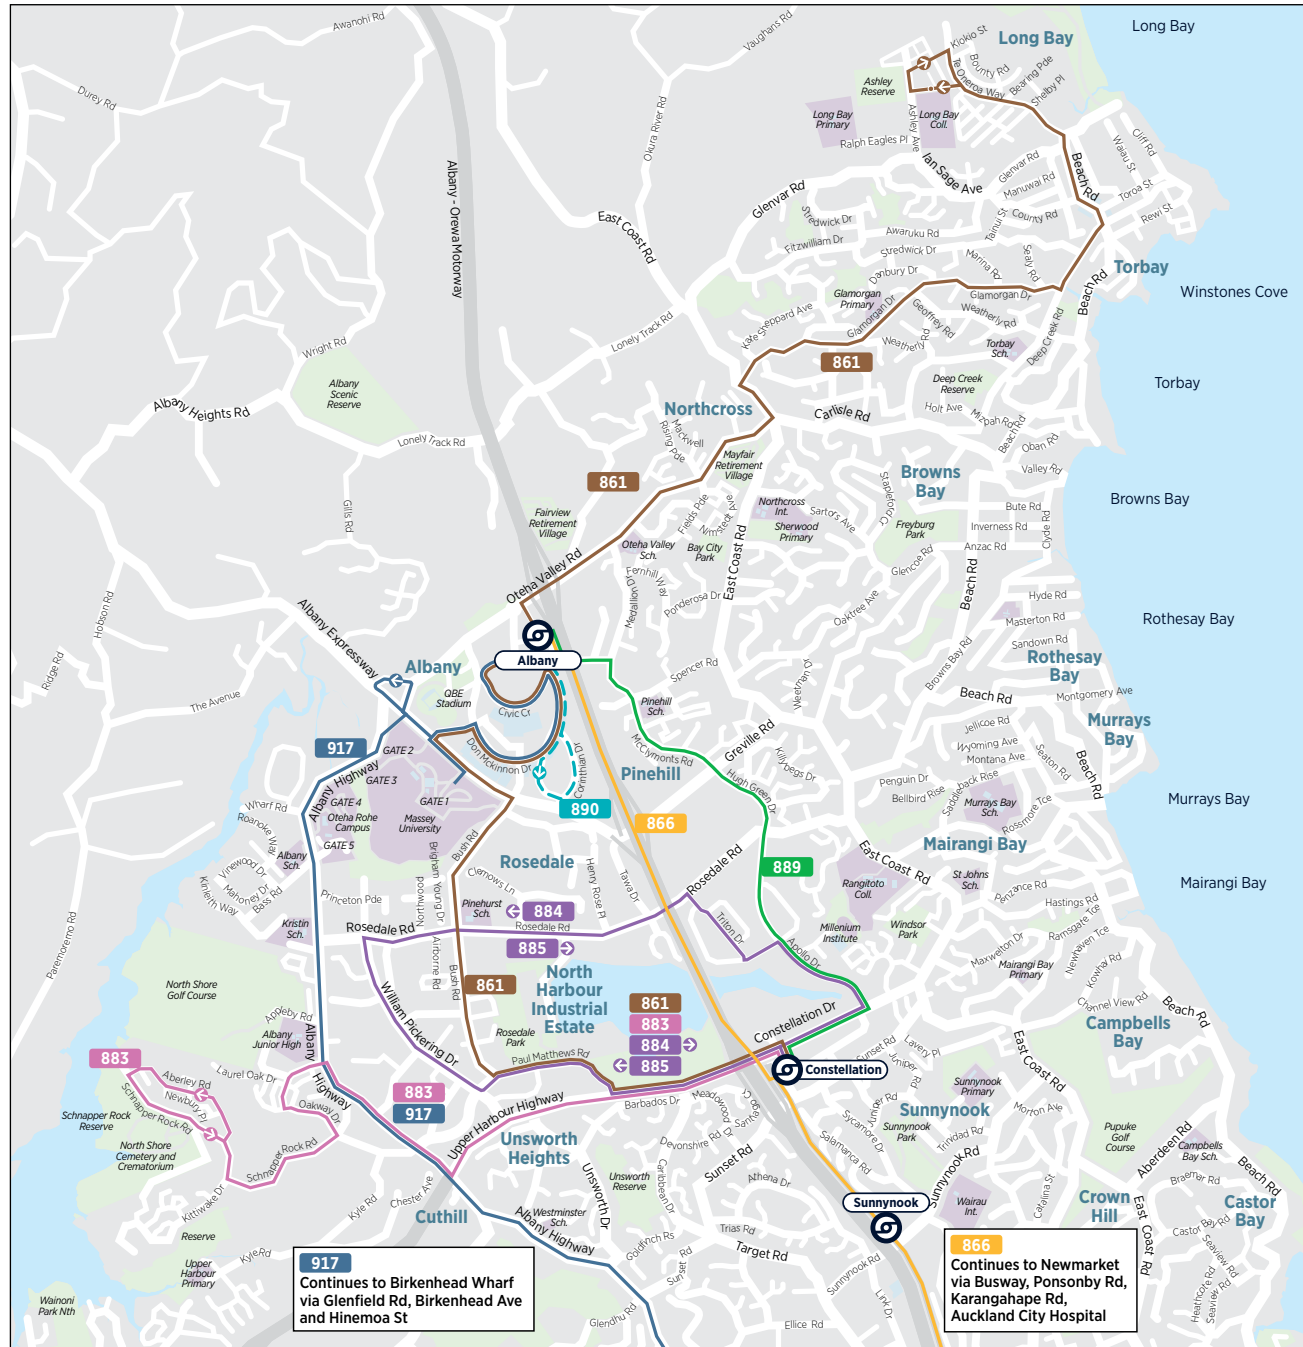

917 Albany Station to Birkenhead Wharf

via Massey University, Albany Highway and Glenfield Rd

	Albany Station (Stop 4227)	Massey University (Stop 4214)	Glenfield Mall (Stop 4010)	Highbury Shops (Stop 3901)	Birkenhead Wharf
Saturday	07:05	07:12	07:32	07:46	07:51
	07:35	07:42	08:02	08:16	08:21
	08:05	08:12	08:32	08:46	08:51
	08:35	08:42	09:02	09:16	09:21
Then at the following minutes past each hour	:05	:12	:32	:46	:51
	:35	:42	:02	:16	:21
until	18:35	18:42	19:02	19:16	19:21
	19:05	19:12	19:32	19:46	19:51
	20:05	20:12	20:32	20:46	20:51
	21:05	21:12	21:32	21:46	21:51
	22:05	22:12	22:32	22:46	22:51

917 Albany Station to Birkenhead Wharf

via Massey University, Albany Highway and Glenfield Rd

	Albany Station (Stop 4227)	Massey University (Stop 4214)	Glenfield Mall (Stop 4010)	Highbury Shops (Stop 3901)	Birkenhead Wharf
Sunday and Public Holidays	07:05	07:12	07:32	07:46	07:51
	07:35	07:42	08:02	08:16	08:21
	08:05	08:12	08:32	08:46	08:51
	08:35	08:42	09:02	09:16	09:21
Then at the following minutes past each hour	:05	:12	:32	:46	:51
	:35	:42	:02	:16	:21
until	18:35	18:42	19:02	19:16	19:21
	19:05	19:12	19:32	19:46	19:51
	20:05	20:12	20:32	20:46	20:51
	21:05	21:12	21:32	21:46	21:51

Route Map

Akoranga Bus Station

Albany Bus Station

Constellation Bus Station

Smales Farm Bus Station