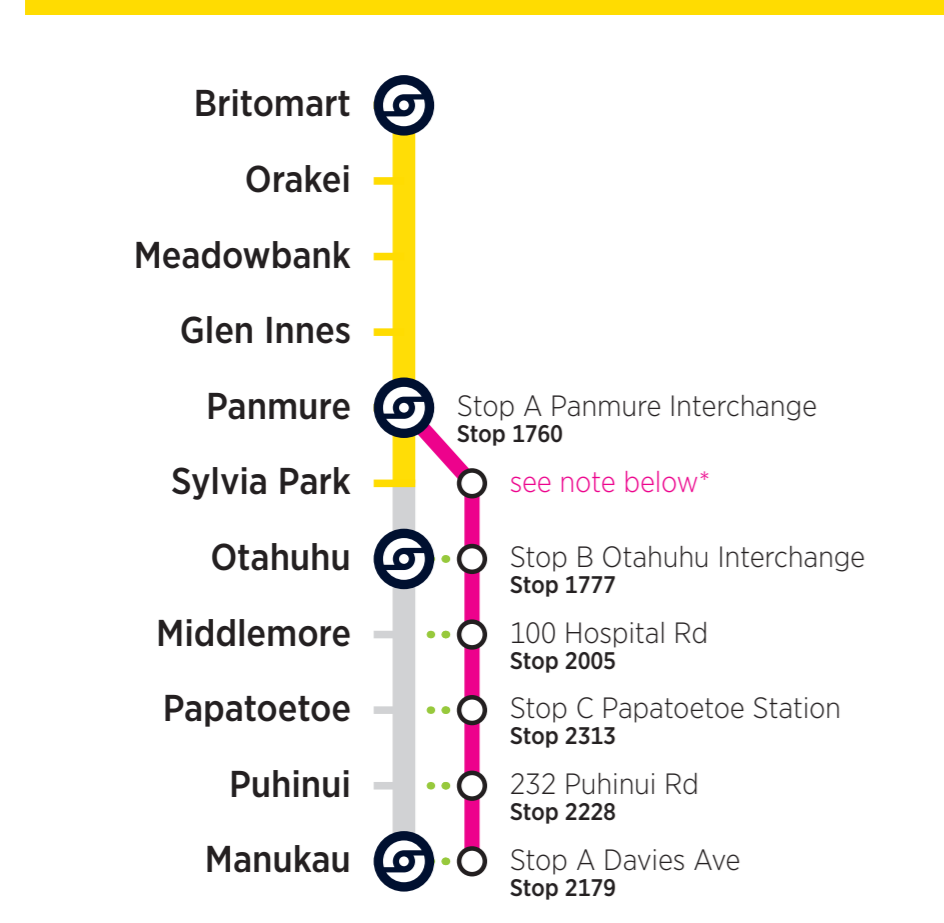

Towards Manukau

* Rail buses do not stop at Sylvia Park. For travel to stations between Panmure and Manukau, catch the train to Panmure and transfer to a Rail Bus.

STATION	Britomart	Orakei	Meadowbank	Glen Innes	Panmure Train Arrive	Panmure Rail Bus depart	Sylvia Park Train end	Otahuhu	Middlemore	Papatoetoe	Puhinui	Manukau
RAIL BUS STOP	-	-	-	-	-	Stop A Panmure Interchange Stop 1760	-	Stop B Otahuhu Interchange Stop 1777	100 Hospital Rd Stop 2005	Stop C Papatoetoe Station Stop 2313	232 Puhinui Rd Stop 2228	Stop A Davies Ave Stop 2179
RBE	06:26	06:32	06:34	06:38	06:41	06:50	06:44	07:08	07:13	07:18	07:23	07:30
RBE	06:46	06:52	06:54	06:58	07:01	07:10	07:04	07:28	07:33	07:38	07:43	07:50
RBE	07:06	07:12	07:14	07:18	07:21	07:30	07:24	07:48	07:53	07:58	08:03	08:10
RBE	07:26	07:32	07:34	07:38	07:41	07:50	07:44	08:08	08:13	08:18	08:23	08:30
RBE	07:46	07:52	07:54	07:58	08:01	08:10	08:04	08:28	08:33	08:38	08:43	08:50
Then at the following minutes past each hour												
RBE	:06	:12	:14	:18	:21	:30	:24	:48	:53	:58	:03	:10
RBE	:26	:32	:34	:38	:41	:50	:44	:08	:13	:18	:23	:30
RBE	:46	:52	:54	:58	:01	:10	:04	:28	:33	:38	:43	:50
Until												
RBE	18:06	18:12	18:14	18:18	18:21	18:30	18:24	18:48	18:53	18:58	19:03	19:10
RBE	18:26	18:32	18:34	18:38	18:41	18:50	18:44	19:08	19:13	19:18	19:23	19:30
RBE	18:46	18:52	18:54	18:58	19:01	19:10	19:04	19:28	19:33	19:38	19:43	19:50
RBE	19:16	19:22	19:24	19:28	19:31	19:40	19:34	19:58	20:03	20:08	20:13	20:20
RBE	19:46	19:52	19:54	19:58	20:01	20:10	20:04	20:28	20:33	20:38	20:43	20:50
RBE	20:16	20:22	20:24	20:28	20:31	20:40	20:34	20:58	21:03	21:08	21:13	21:20
RBE	20:46	20:52	20:54	20:58	21:01	21:10	21:04	21:28	21:33	21:38	21:43	21:50
RBE	21:16	21:22	21:24	21:28	21:31	21:40	21:34	21:58	22:03	22:08	22:13	22:20
RBE	21:46	21:52	21:54	21:58	22:01	22:10	22:04	22:28	22:33	22:38	22:43	22:50
RBE	22:16	22:22	22:24	22:28	22:31	22:40	22:34	22:58	23:03	23:08	23:13	23:20
RBE	22:46	22:52	22:54	22:58	23:01	23:10	23:04	23:28	23:33	23:38	23:43	23:50
Trips below operate Saturday only												
RBE	23:16	23:22	23:24	23:28	23:31	23:40	23:34	23:58	00:03	00:08	00:13	00:20
RBE	23:46	23:52	23:54	23:58	00:01	00:10	00:04	00:28	00:33	00:38	00:43	00:50
RBE	00:16	00:22	00:24	00:28	00:31	00:40	00:34	00:58	01:03	01:08	01:13	01:20

RBE = Rail Bus Eastern Line

- Please make yourself visible to the bus driver and signal the driver to stop.
- You can use your AT HOP card on the Rail Bus or purchase a cash fare.
- Train tickets purchased at a train station will also be accepted on the Rail Bus.
- If using AT HOP, please remember to tag on and tag off on board the bus.
- Your AT HOP fare for combined bus and train trips will be calculated based on the start and end of the journey. The journey can use up to five bus or train trips within four hours, with a maximum transfer time of 30 minutes between each trip (excludes SkyBus services).
- Terms of use for AT HOP cards are available at AT.govt.nz/ATHOP.
- Rail Buses cannot accommodate mobility scooters, bicycles and large personal items.