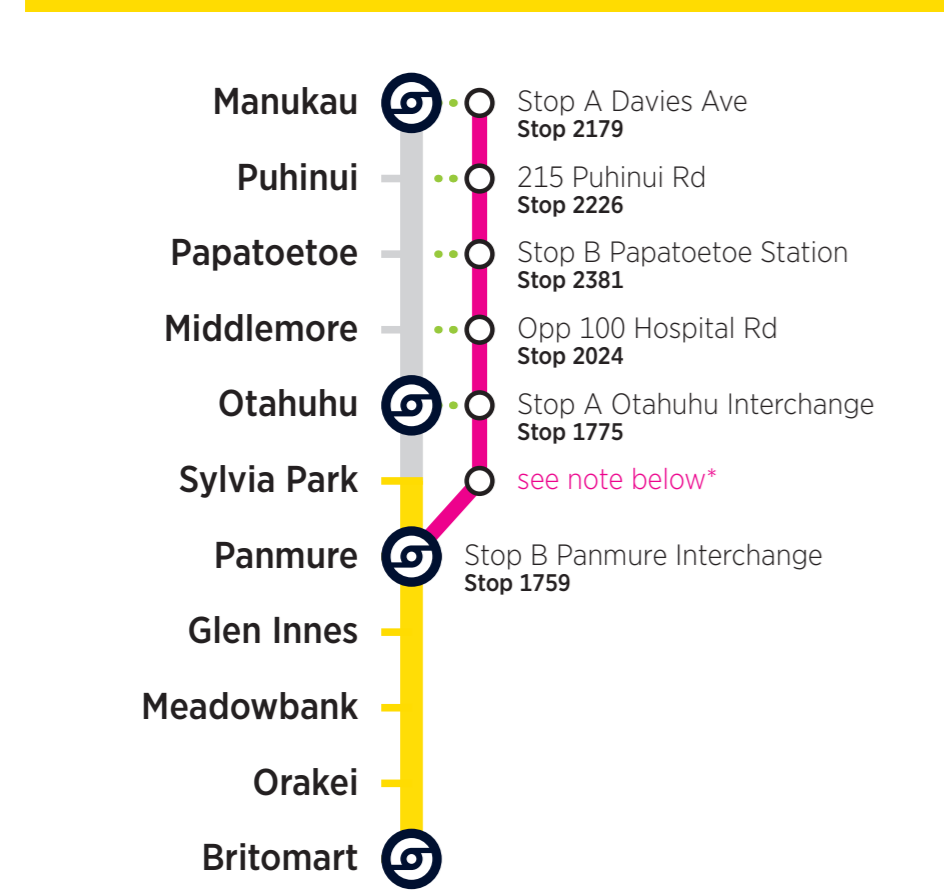

Eastern Line

Rail Bus & Train Timetable

Rail Buses replace some trains
Saturday 28 and Sunday 29 September 2019
Panmure – Manukau

Towards Britomart City Centre

* Rail buses do not stop at Sylvia Park. For travel to stations between Panmure and Britomart, catch a Rail Bus to Panmure and then transfer to a train.

STATION	Manukau	Puhinui	Papatoetoe	Middlemore	Otahuhu	Sylvia Park Train depart	Panmure Rail Bus arrive	Panmure Train depart	Glen Innes	Meadowbank	Orakei	Britomart
RAIL BUS STOP	Stop A, Davies Ave Stop 2179	215 Puhinui Rd Stop 2226	Stop B Papatoetoe Station Stop 2381	Opposite 100 Hospital Rd Stop 2024	Stop A Otahuhu Interchange Stop 1775	-	Stop B Panmure Interchange Stop 1759	-	-	-	-	-
RBE	06:04	06:11	06:16	06:21	06:26	06:51	06:44	06:54	06:57	07:00	07:03	07:10
RBE	06:24	06:31	06:36	06:41	06:46	07:11	07:04	07:14	07:17	07:20	07:23	07:30
RBE	06:44	06:51	06:56	07:01	07:06	07:31	07:24	07:34	07:37	07:40	07:43	07:50
RBE	07:04	07:11	07:16	07:21	07:26	07:51	07:44	07:54	07:57	08:00	08:03	08:10
RBE	07:24	07:31	07:36	07:41	07:46	08:11	08:04	08:14	08:17	08:20	08:23	08:30
RBE	07:44	07:51	07:56	08:01	08:06	08:31	08:24	08:34	08:37	08:40	08:43	08:50
Then at the following minutes past each hour												
RBE	:04	:11	:16	:21	:26	:51	:44	:54	:57	:00	:03	:10
RBE	:24	:31	:36	:41	:46	:11	:04	:14	:17	:20	:23	:30
RBE	:44	:51	:56	:01	:06	:31	:24	:34	:37	:40	:43	:50
Until												
RBE	18:04	18:11	18:16	18:21	18:26	18:51	18:44	18:54	18:57	19:00	19:03	19:10
RBE	18:34	18:41	18:46	18:51	18:56	19:21	19:14	19:24	19:27	19:30	19:33	19:40
RBE	19:04	19:11	19:16	19:21	19:26	19:51	19:44	19:54	19:57	20:00	20:03	20:10
RBE	19:34	19:41	19:46	19:51	19:56	20:21	20:14	20:24	20:27	20:30	20:33	20:40
RBE	20:04	20:11	20:16	20:21	20:26	20:51	20:44	20:54	20:57	21:00	21:03	21:10
RBE	20:34	20:41	20:46	20:51	20:56	21:21	21:14	21:24	21:27	21:30	21:33	21:40
RBE	21:04	21:11	21:16	21:21	21:26	21:51	21:44	21:54	21:57	22:00	22:03	22:10
RBE	21:34	21:41	21:46	21:51	21:56	22:21	22:14	22:24	22:27	22:30	22:33	22:40
Trips below operate Saturday only												
RBE	22:04	22:11	22:16	22:21	22:26	22:51	22:44	22:54	22:57	23:00	23:03	23:10
RBE	22:34	22:41	22:46	22:51	22:56	23:21	23:14	23:24	23:27	23:30	23:33	23:40
RBE	23:04	23:11	23:16	23:21	23:26	23:51	23:44	23:54	23:57	00:00	00:03	00:10
RBE	23:34	23:41	23:46	23:51	23:56	00:21	00:14	00:24	00:27	00:30	00:33	00:40

RBE = Rail Bus Eastern Line